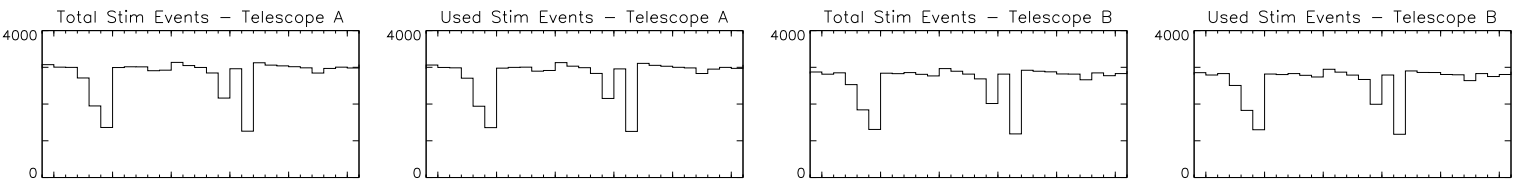

Bartels Rotation 2241
 Stim events – Daily fitted slope & offset
 (10-Sep-1997 thru 06-Oct-1997) (253/1997 thru 279/1997)

11 16 21 26 Oct 1 6

time (10-Sep-1997 to 07-Oct-1997)