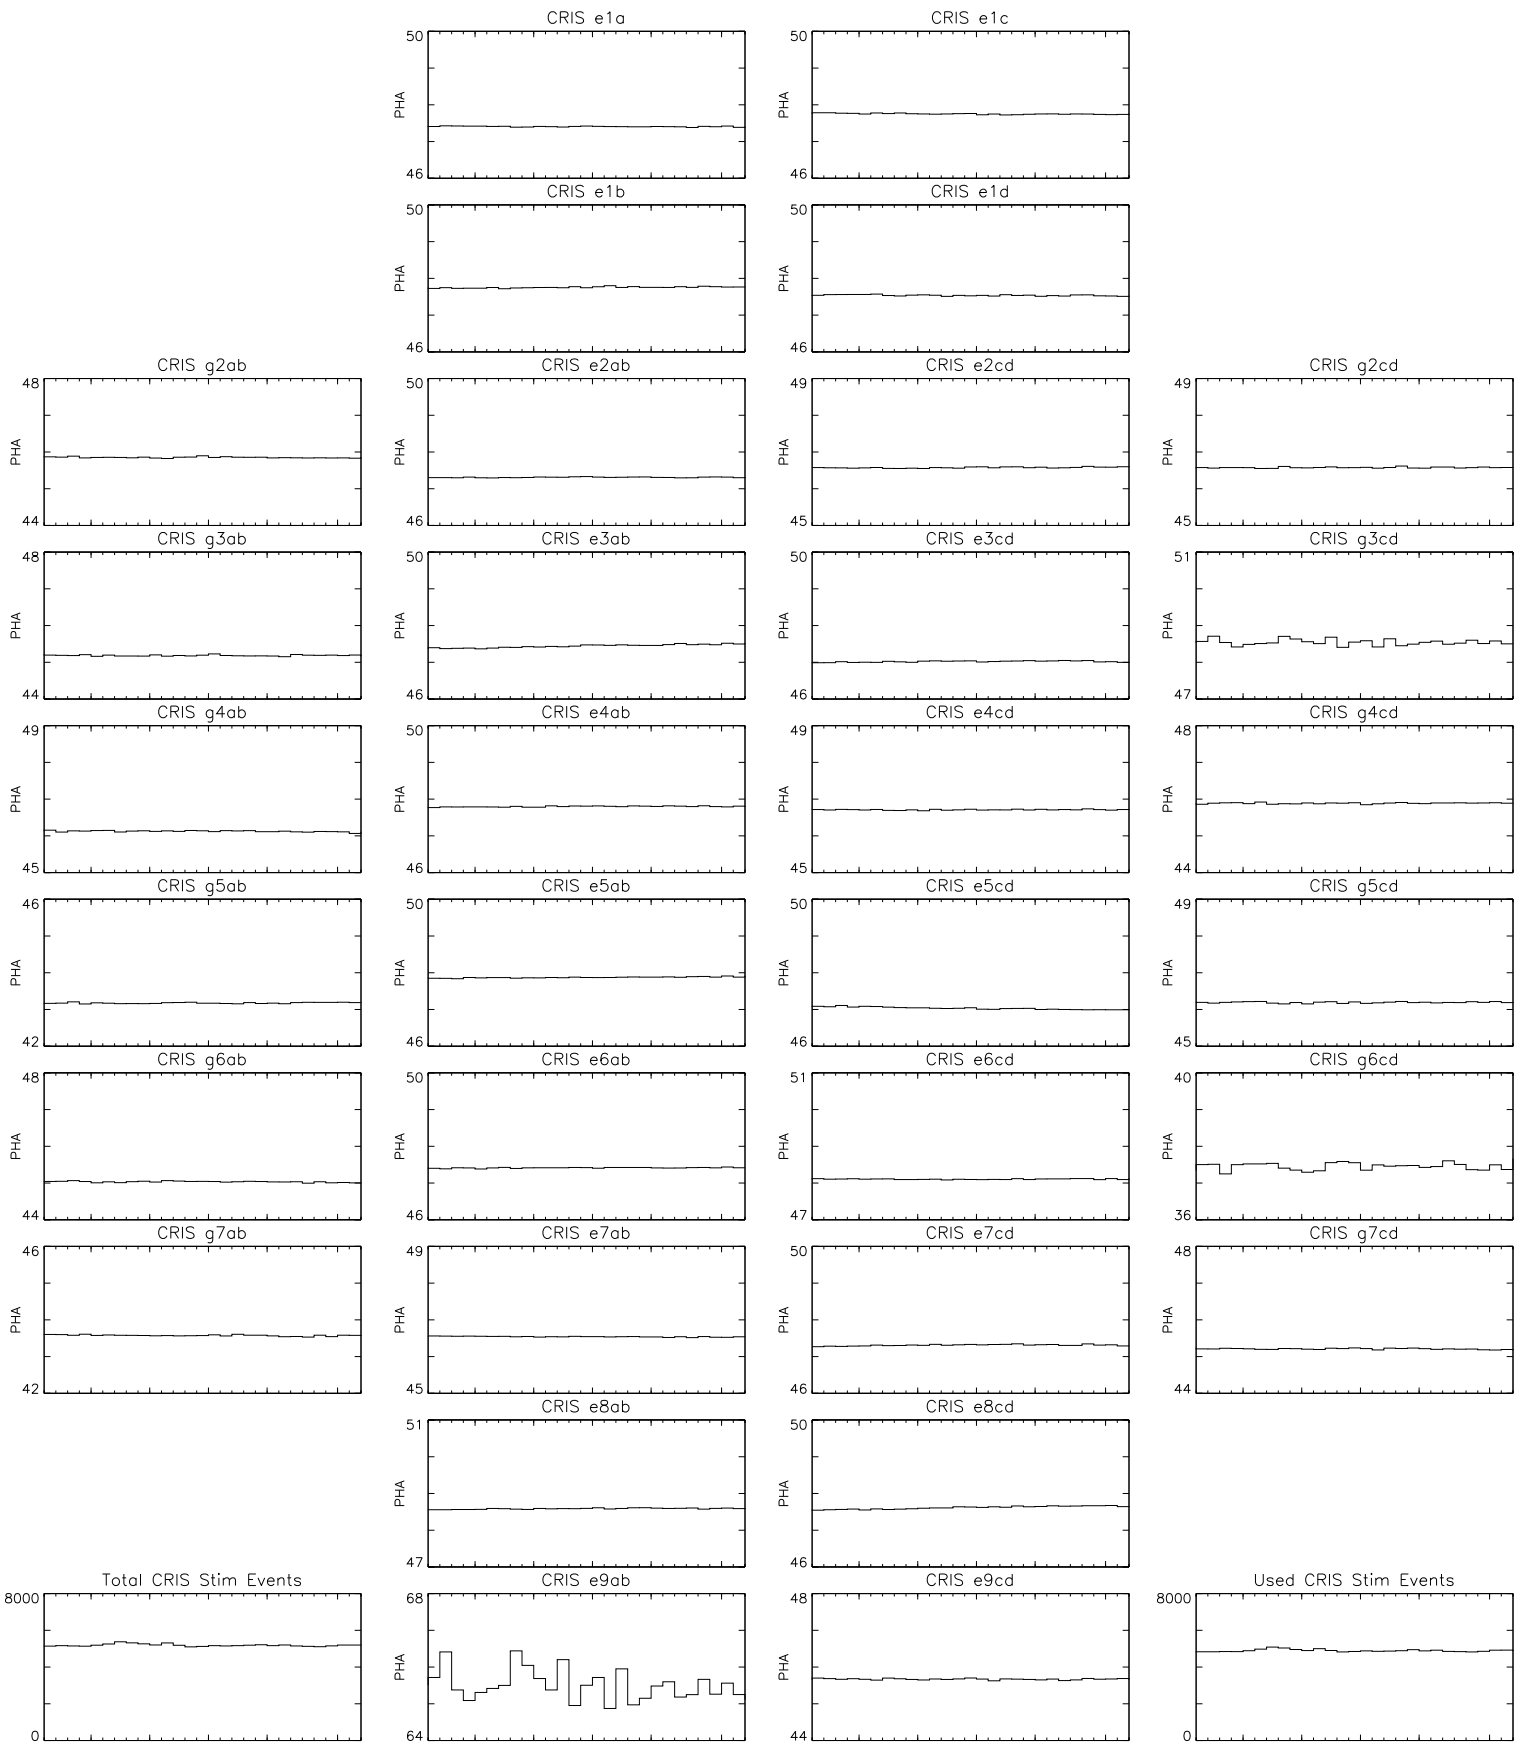

Bartels Rotation 2242
 Stim events – Daily fitted slope
 (07-Oct-1997 thru 02-Nov-1997) (280/1997 thru 306/1997)

Bartels Rotation 2242
 Stim events – Daily fitted offset
 (07-Oct-1997 thru 02-Nov-1997) (280/1997 thru 306/1997)

time (07-Oct-1997 to 03-Nov-1997)