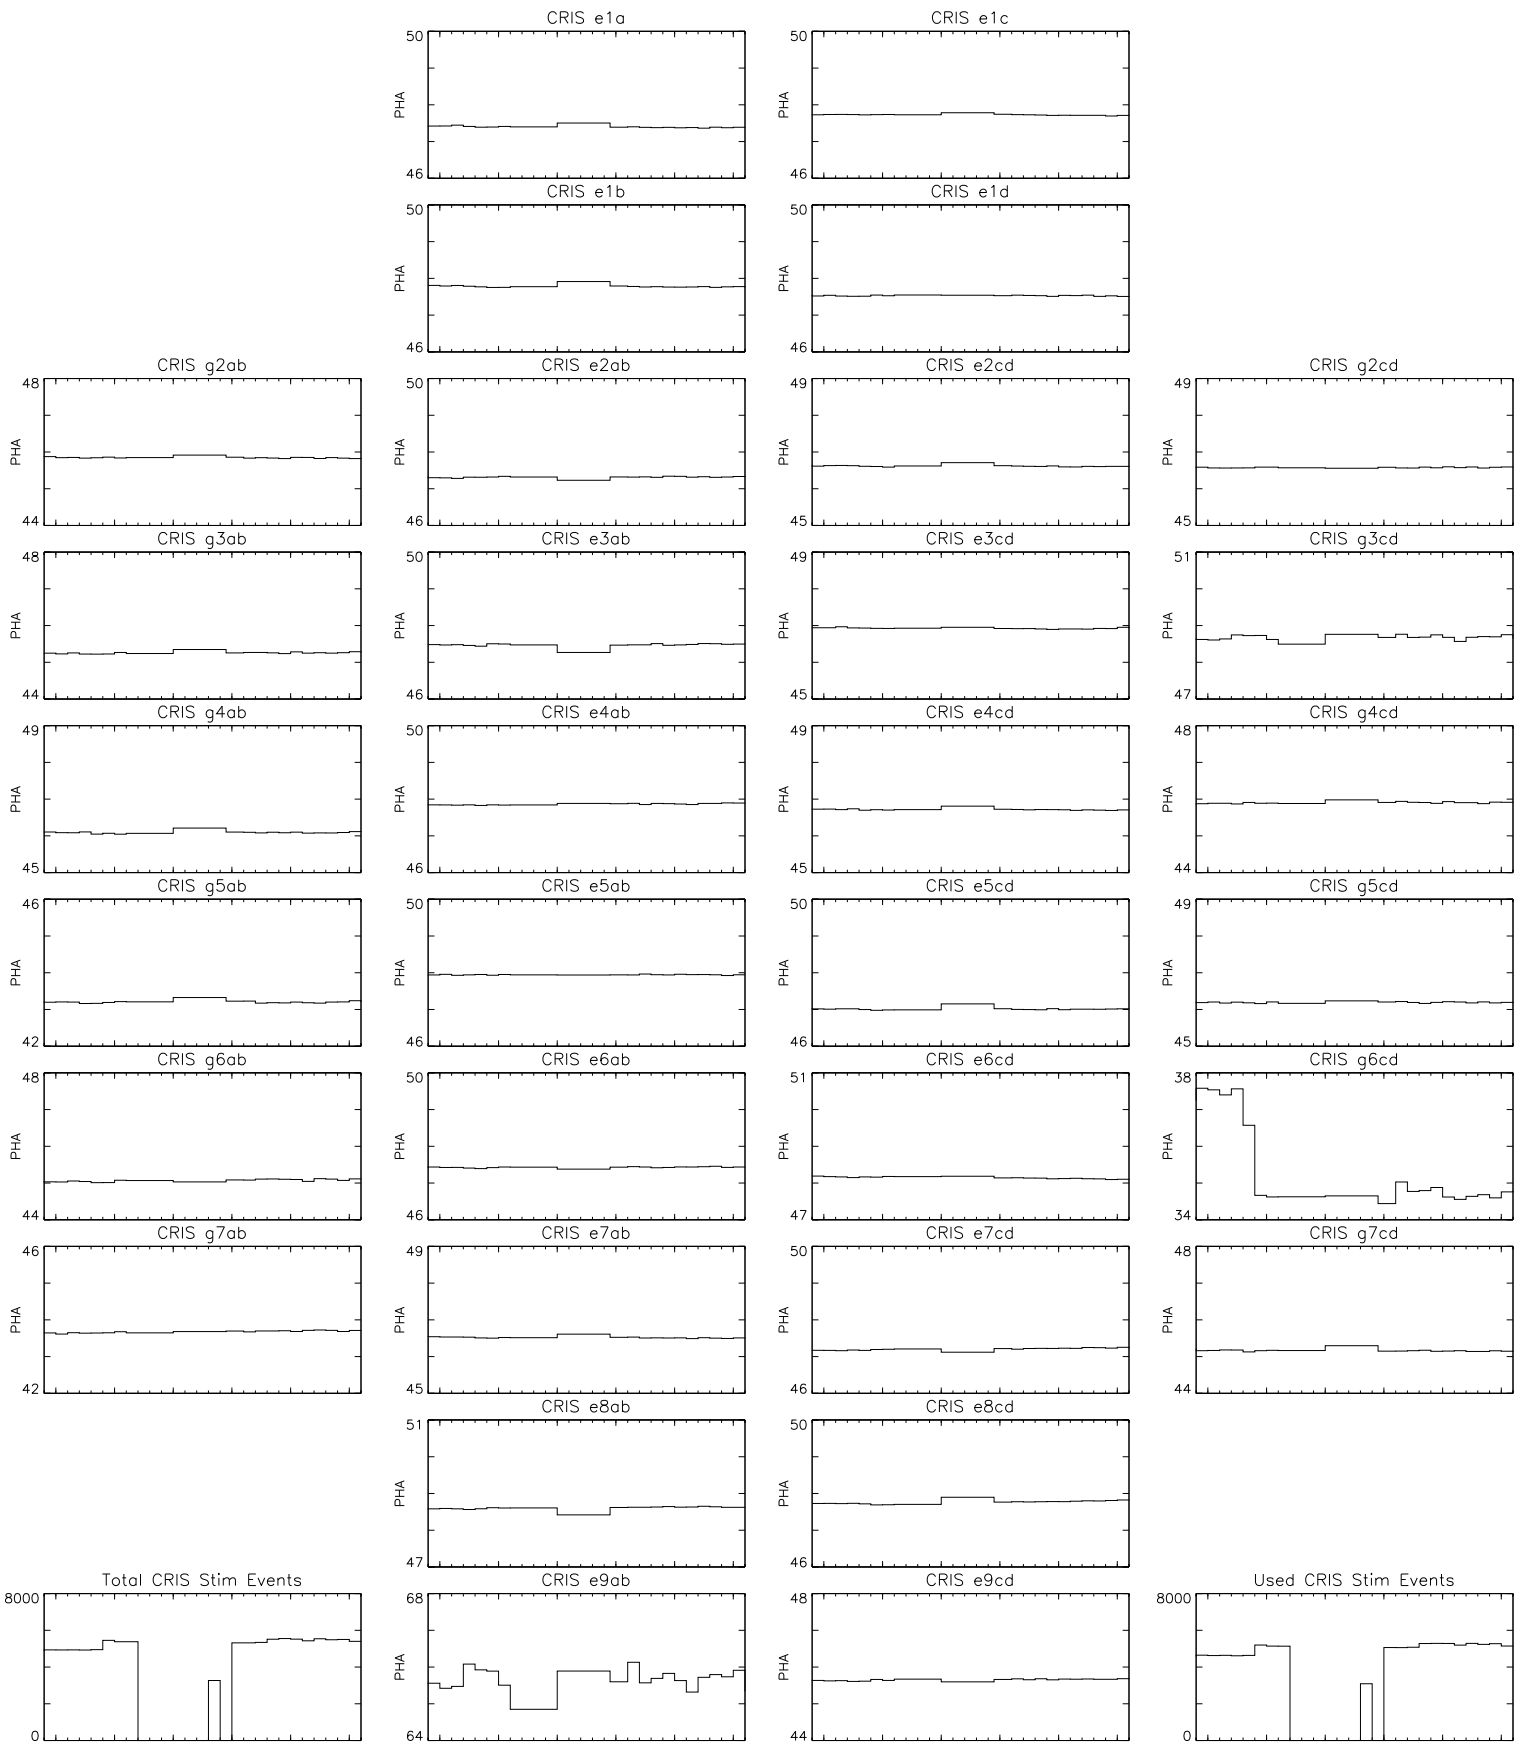

Bartels Rotation 2244
 Stim events – Daily fitted slope
 (30–Nov–1997 thru 26–Dec–1997) (334/1997 thru 360/1997)

Bartels Rotation 2244
 Stim events – Daily fitted offset
 (30–Nov–1997 thru 26–Dec–1997) (334/1997 thru 360/1997)

time (30–Nov–1997 to 27–Dec–1997)