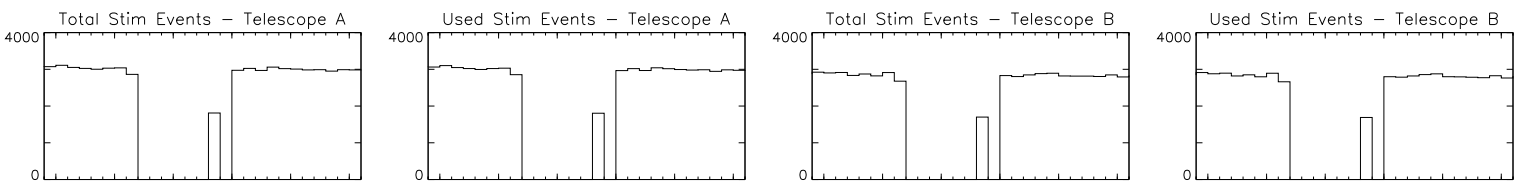

Bartels Rotation 2244
 Stim events – Daily fitted slope & offset
 (30–Nov–1997 thru 26–Dec–1997) (334/1997 thru 360/1997)

time (30–Nov–1997 to 27–Dec–1997)