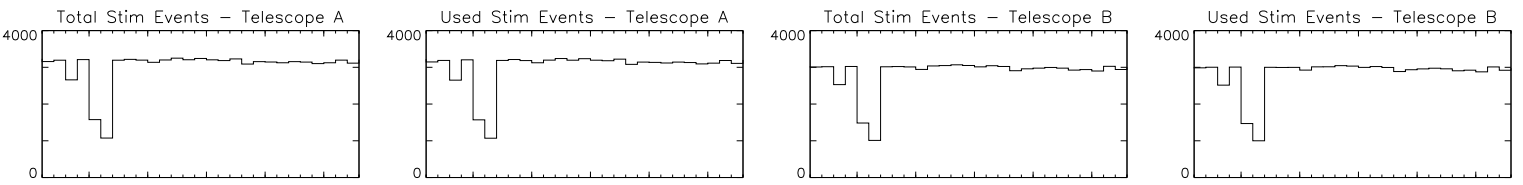

Bartels Rotation 2251  
 Stim events – Daily fitted slope & offset  
 (07-Jun-1998 thru 03-Jul-1998) (158/1998 thru 184/1998)

11                      16                      21                      26                      Jul 1  
 time (07-Jun-1998 to 04-Jul-1998)