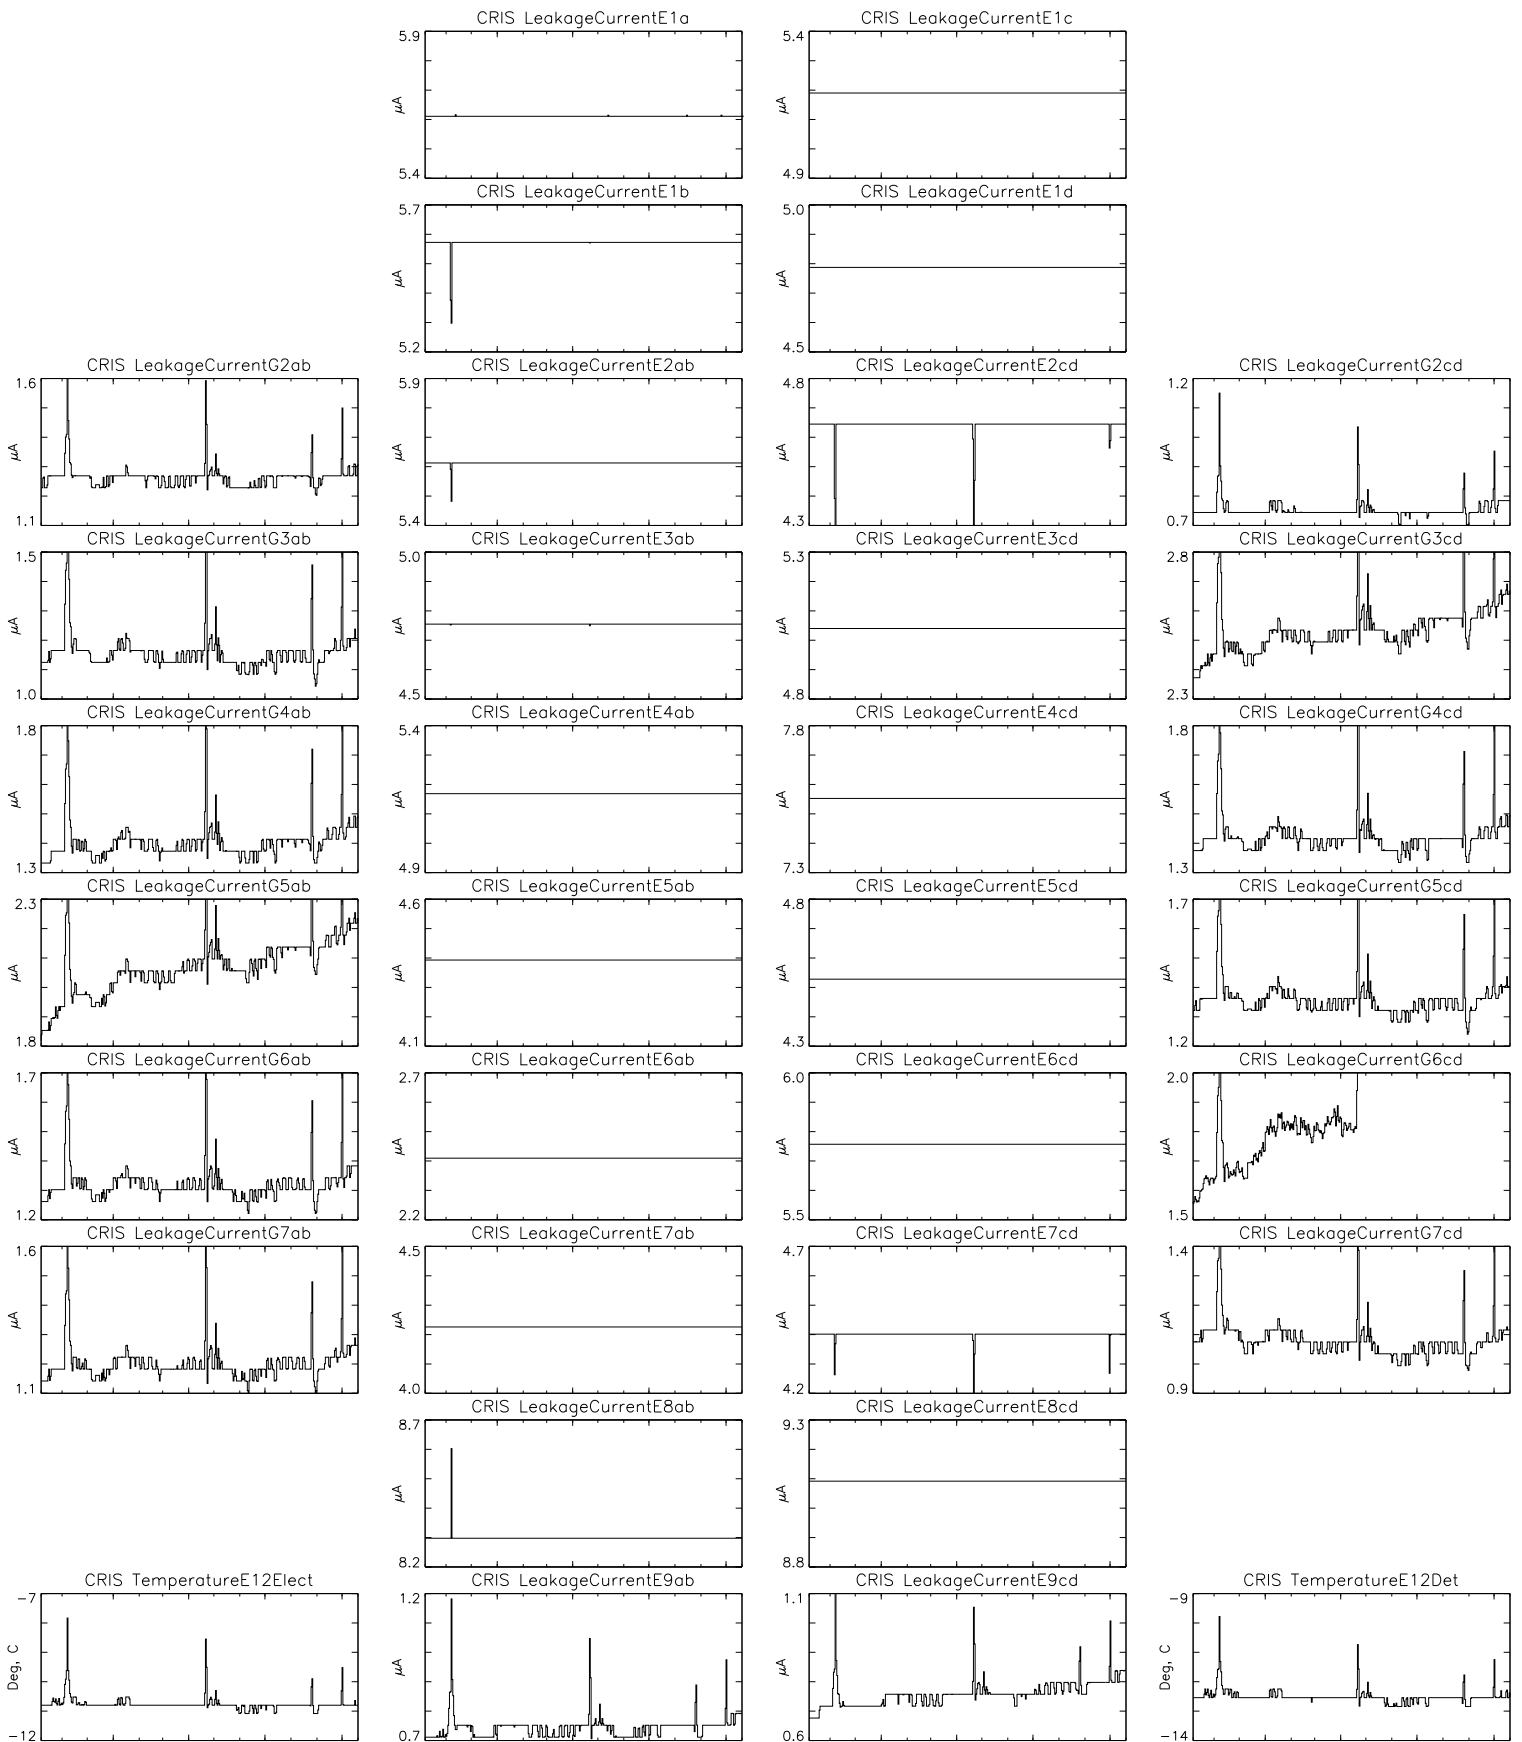

Bartels Rotation 2242-2255 – Daily Averages  
 (07-Oct-1997 thru 19-Oct-1998)  
 (280/1997 thru 292/1998)

Jan Apr Jul Oct  
 time (07-Oct-1997 to 20-Oct-1998)

Bartels Rotation 2242-2255 – Daily Averages  
 (07-Oct-1997 thru 19-Oct-1998)  
 (280/1997 thru 292/1998)

Jan

Apr

Jul

Oct

time (07-Oct-1997 to 20-Oct-1998)

Bartels Rotation 2242-2255 – Daily Averages  
(07-Oct-1997 thru 19-Oct-1998)  
(280/1997 thru 292/1998)

Jan Apr Jul Oct  
time (07-Oct-1997 to 20-Oct-1998)

Bartels Rotation 2242-2255 – Daily Averages  
 (07-Oct-1997 thru 19-Oct-1998)  
 (280/1997 thru 292/1998)