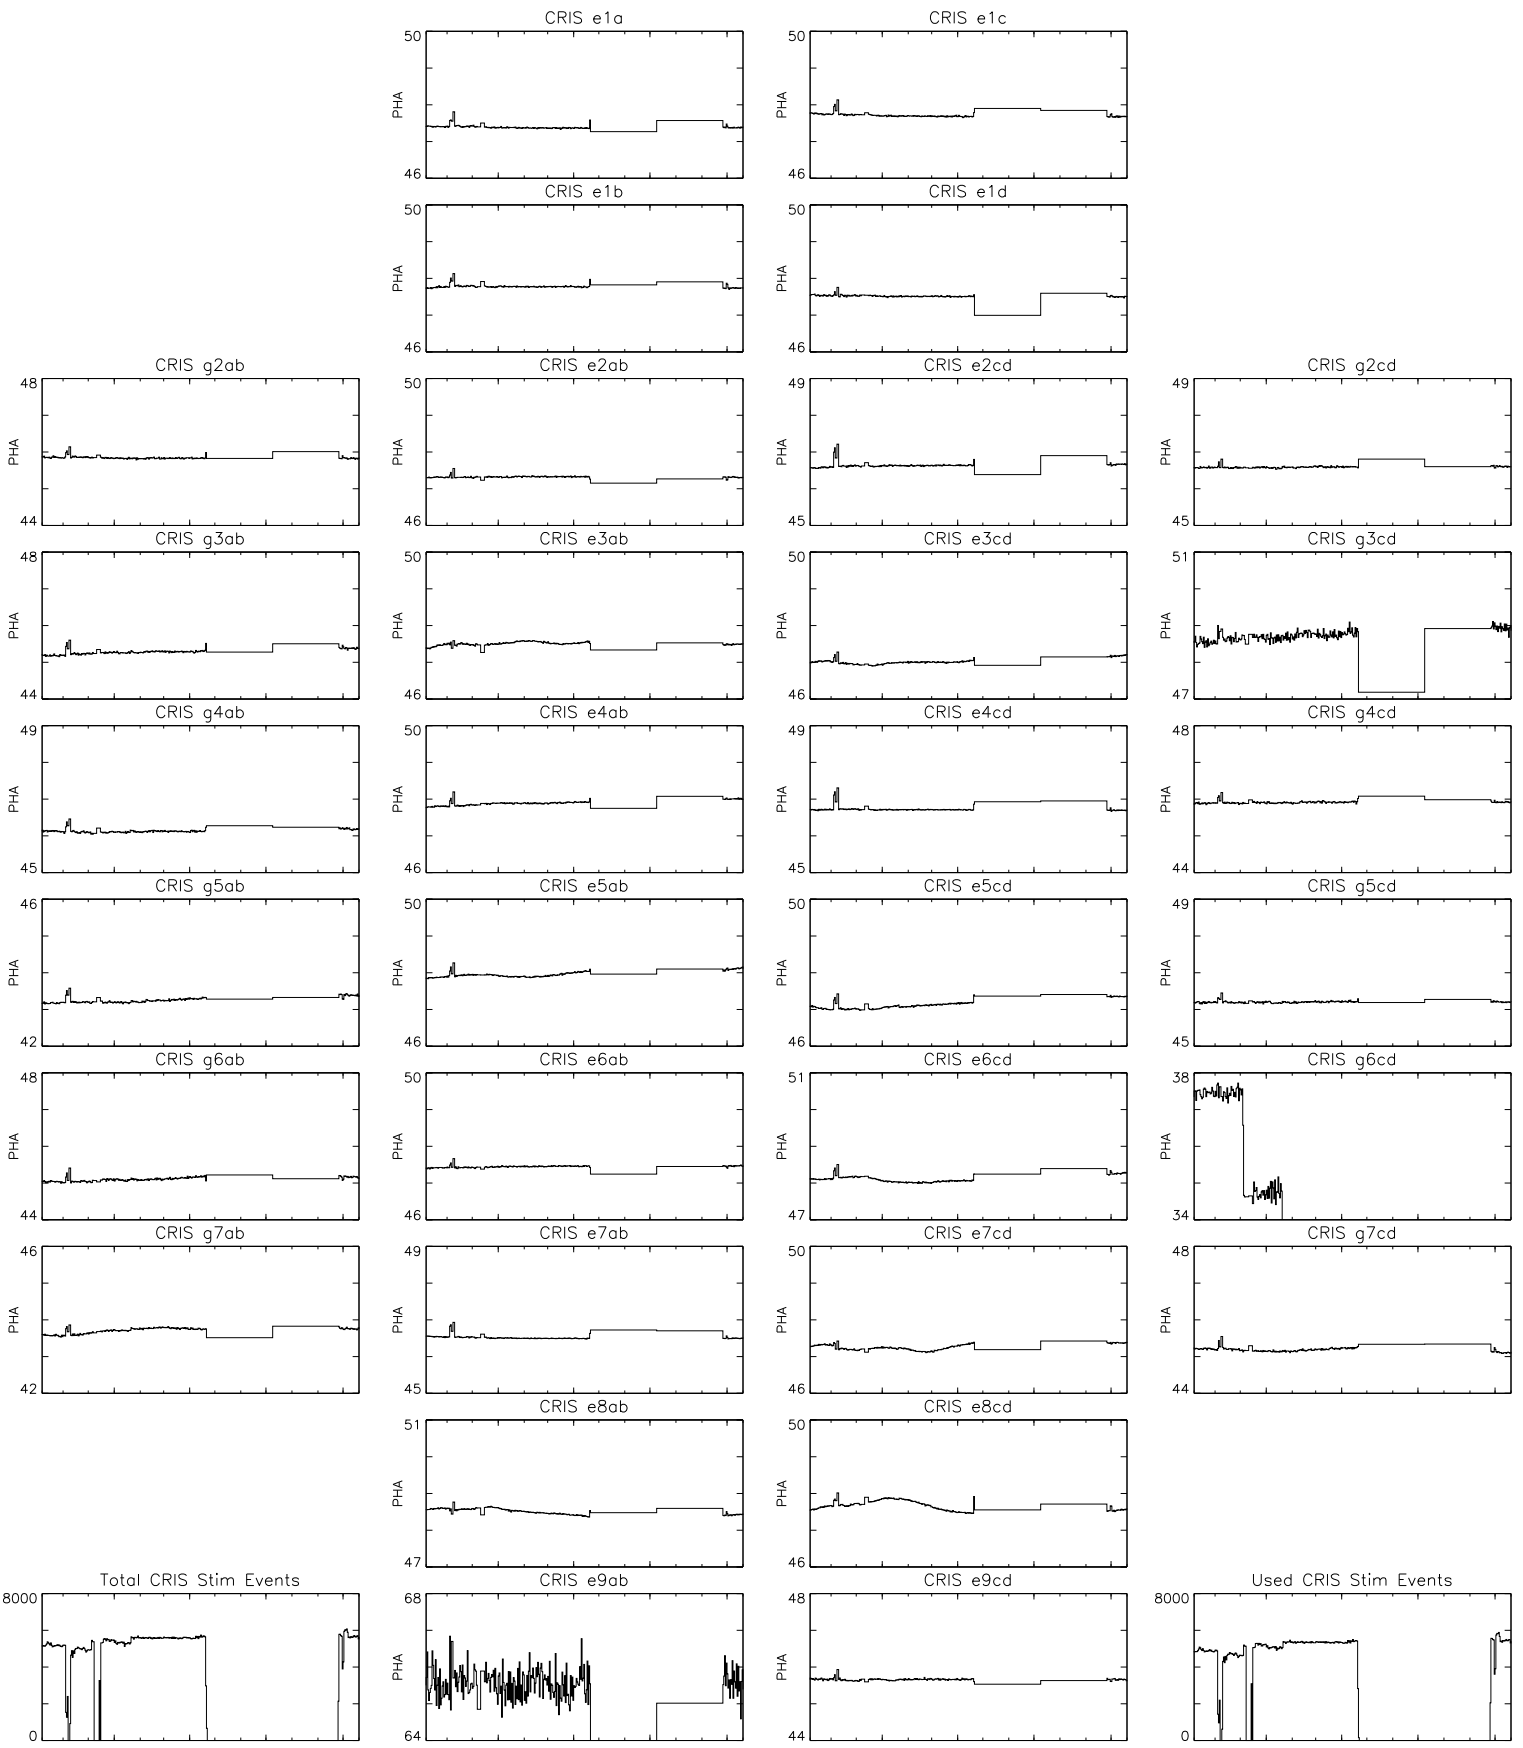

Bartels Rotation 2242–2255
 Stim events – Daily fitted slope
 (07–Oct–1997 thru 19–Oct–1998) (280/1997 thru 292/1998)

Jan Apr Jul Oct
 time (07–Oct–1997 to 20–Oct–1998)

Bartels Rotation 2242–2255
 Stim events – Daily fitted offset
 (07–Oct–1997 thru 19–Oct–1998) (280/1997 thru 292/1998)

Jan Apr Jul Oct
 time (07–Oct–1997 to 20–Oct–1998)