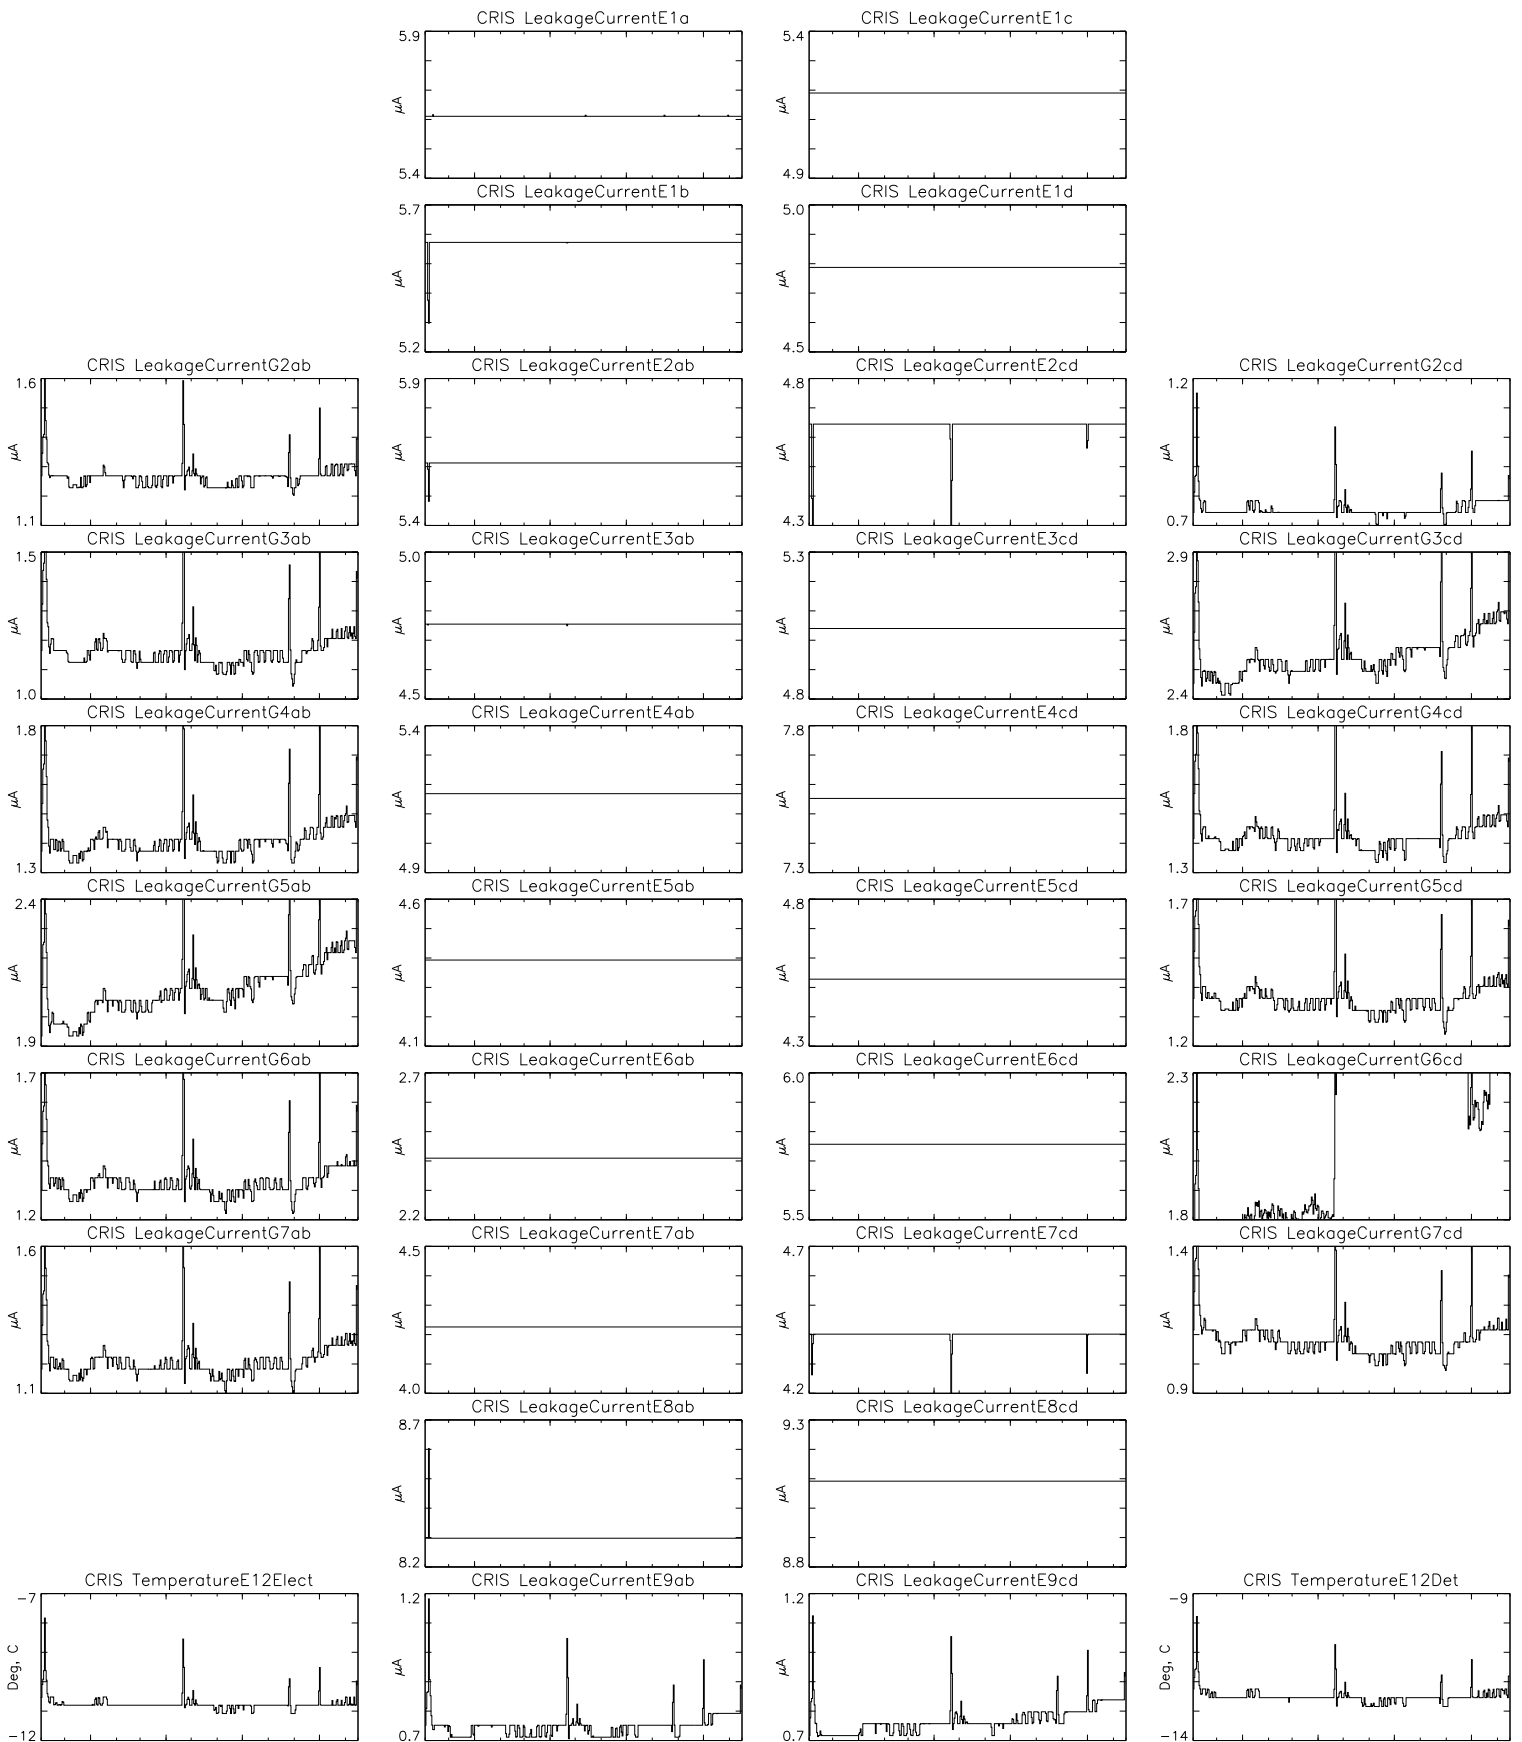

Bartels Rotation 2243-2256 – Daily Averages  
 (03-Nov-1997 thru 15-Nov-1998)  
 (307/1997 thru 319/1998)

Jan Apr Jul Oct  
 time (03-Nov-1997 to 16-Nov-1998)

# Bartels Rotation 2243-2256 – Daily Averages (03-Nov-1997 thru 15-Nov-1998) (307/1997 thru 319/1998)

Jan
Apr
Jul
Oct  
 time (03-Nov-1997 to 16-Nov-1998)

Bartels Rotation 2243-2256 – Daily Averages  
(03-Nov-1997 thru 15-Nov-1998)  
(307/1997 thru 319/1998)

Jan Apr Jul Oct  
time (03-Nov-1997 to 16-Nov-1998)

Bartels Rotation 2243-2256 – Daily Averages  
 (03-Nov-1997 thru 15-Nov-1998)  
 (307/1997 thru 319/1998)