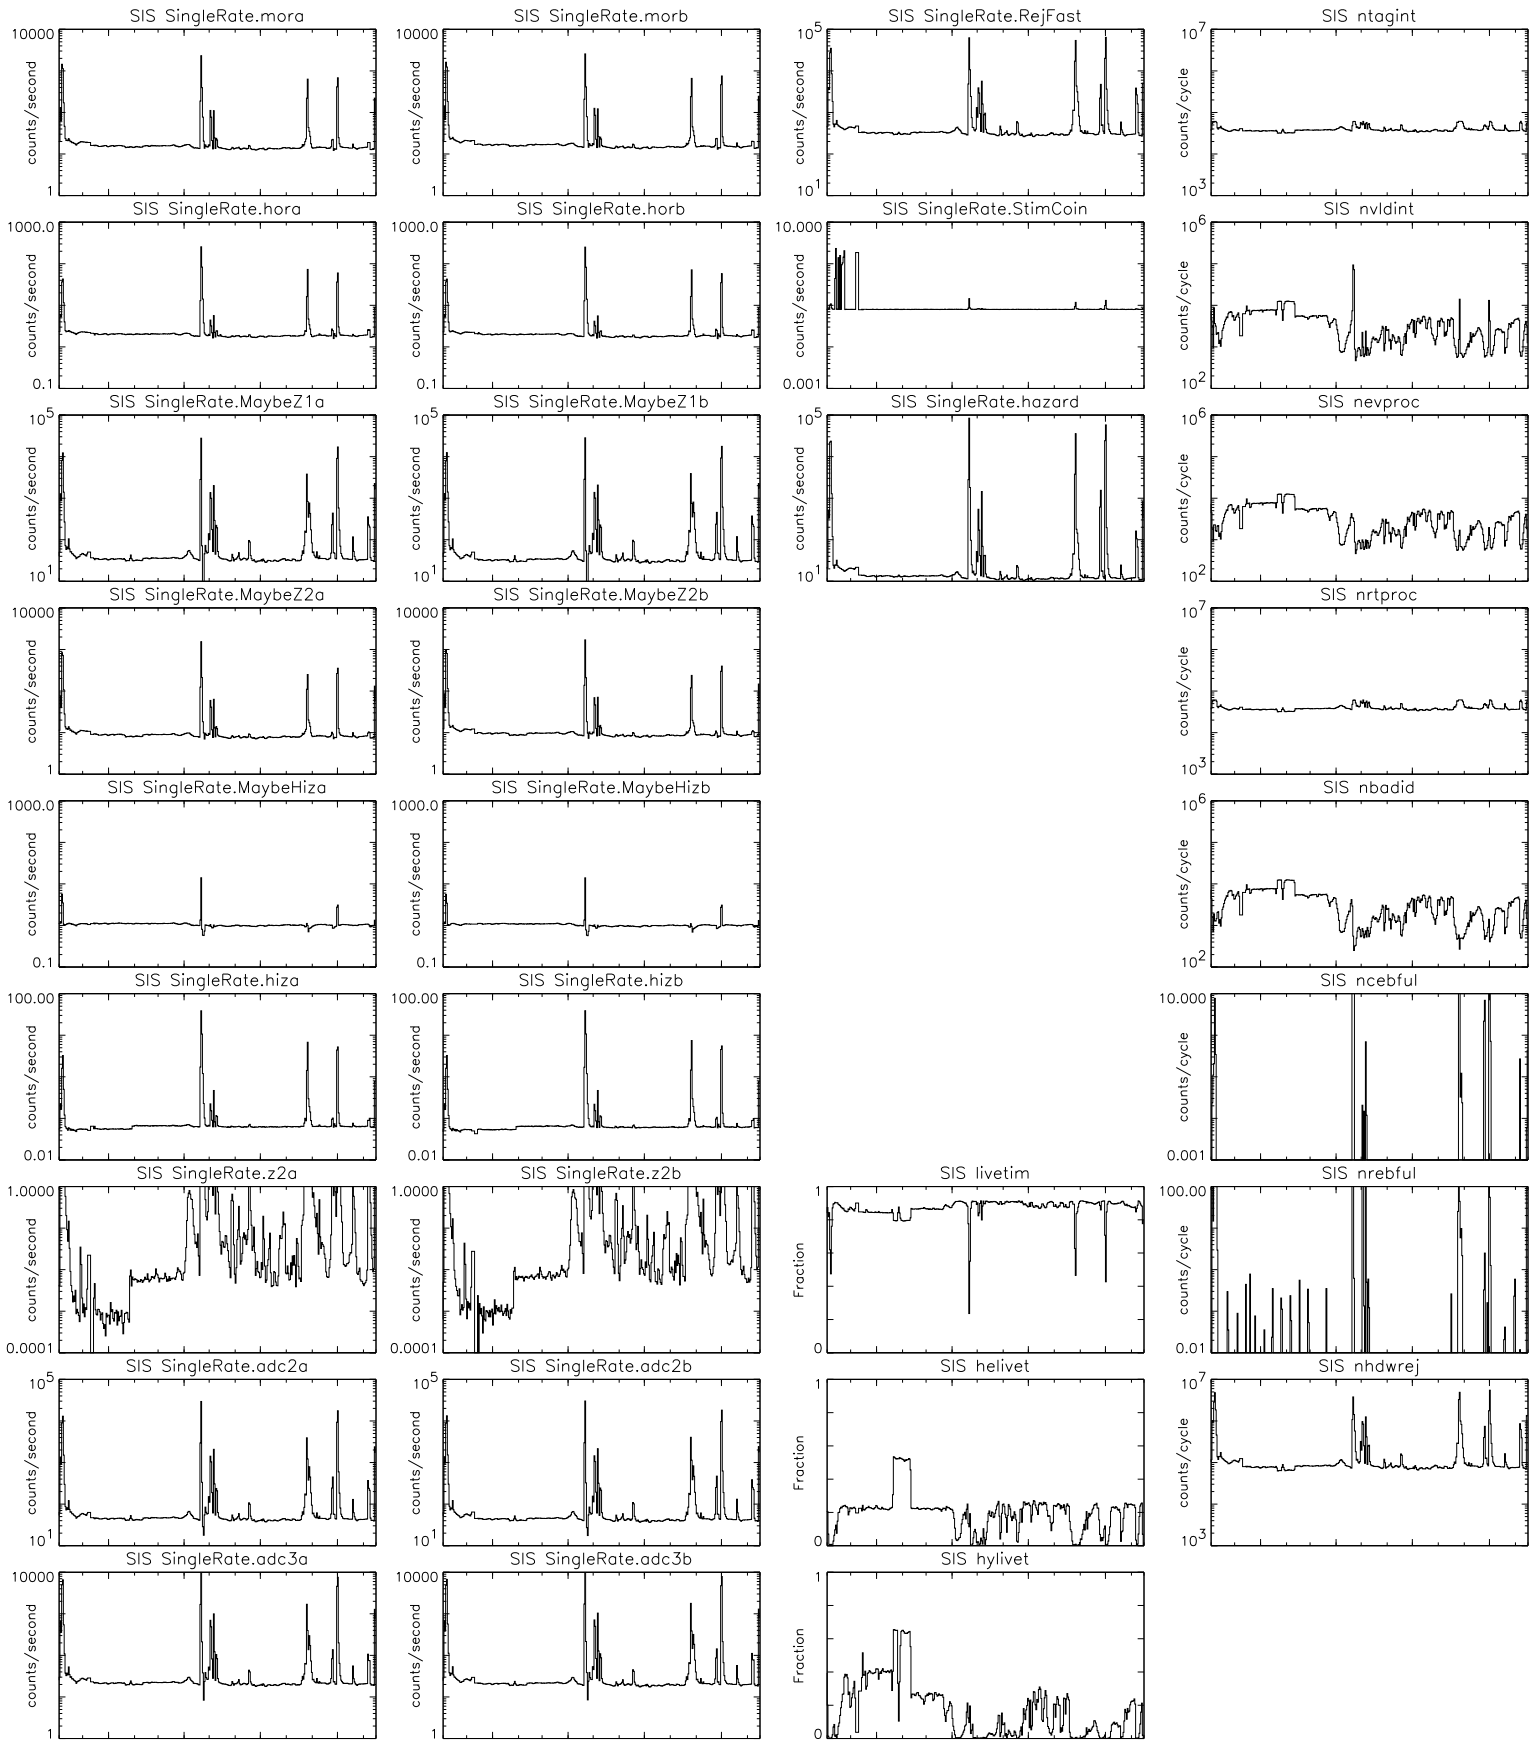

Bartels Rotation 2243-2256 – Daily Averages
 (03-Nov-1997 thru 15-Nov-1998)
 (307/1997 thru 319/1998)

Jan Apr Jul Oct
 time (03-Nov-1997 to 16-Nov-1998)

Bartels Rotation 2243-2256 – Daily Averages
(03-Nov-1997 thru 15-Nov-1998)
(307/1997 thru 319/1998)

Jan Apr Jul Oct
time (03-Nov-1997 to 16-Nov-1998)

Bartels Rotation 2243-2256 – Daily Averages
 (03-Nov-1997 thru 15-Nov-1998)
 (307/1997 thru 319/1998)

Jan Apr Jul Oct
 time (03-Nov-1997 to 16-Nov-1998)