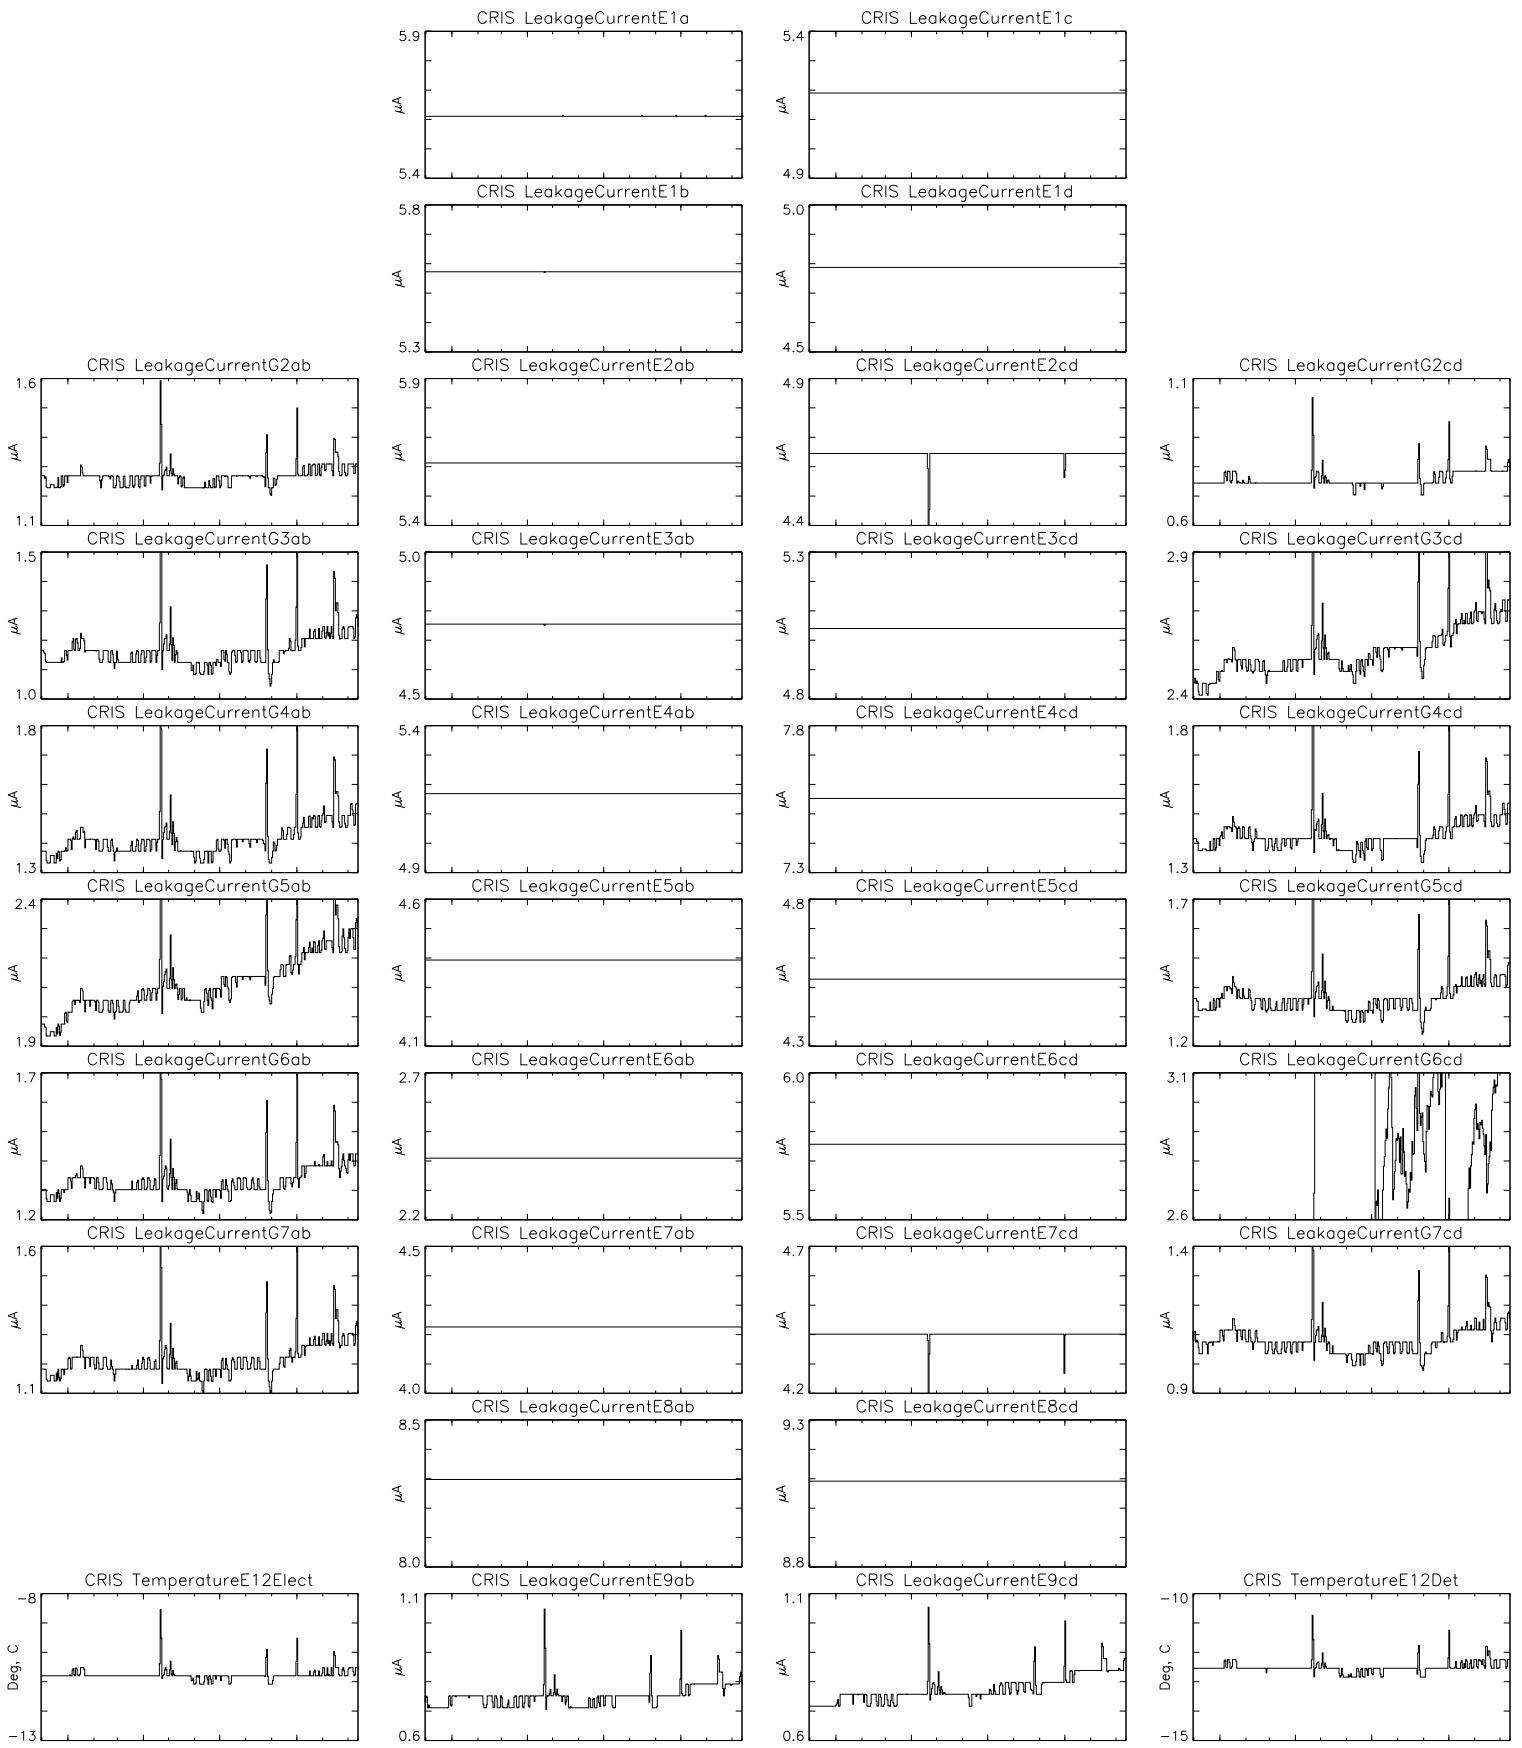

Bartels Rotation 2244-2257 - Daily Averages
 (30-Nov-1997 thru 12-Dec-1998)
 (334/1997 thru 346/1998)

Jan Apr Jul Oct
 time (30-Nov-1997 to 13-Dec-1998)

Bartels Rotation 2244-2257 – Daily Averages
 (30-Nov-1997 thru 12-Dec-1998)
 (334/1997 thru 346/1998)

Jan Apr Jul Oct
 time (30-Nov-1997 to 13-Dec-1998)

Bartels Rotation 2244-2257 – Daily Averages
(30-Nov-1997 thru 12-Dec-1998)
(334/1997 thru 346/1998)

Jan Apr Jul Oct
time (30-Nov-1997 to 13-Dec-1998)

Bartels Rotation 2244-2257 – Daily Averages
 (30-Nov-1997 thru 12-Dec-1998)
 (334/1997 thru 346/1998)