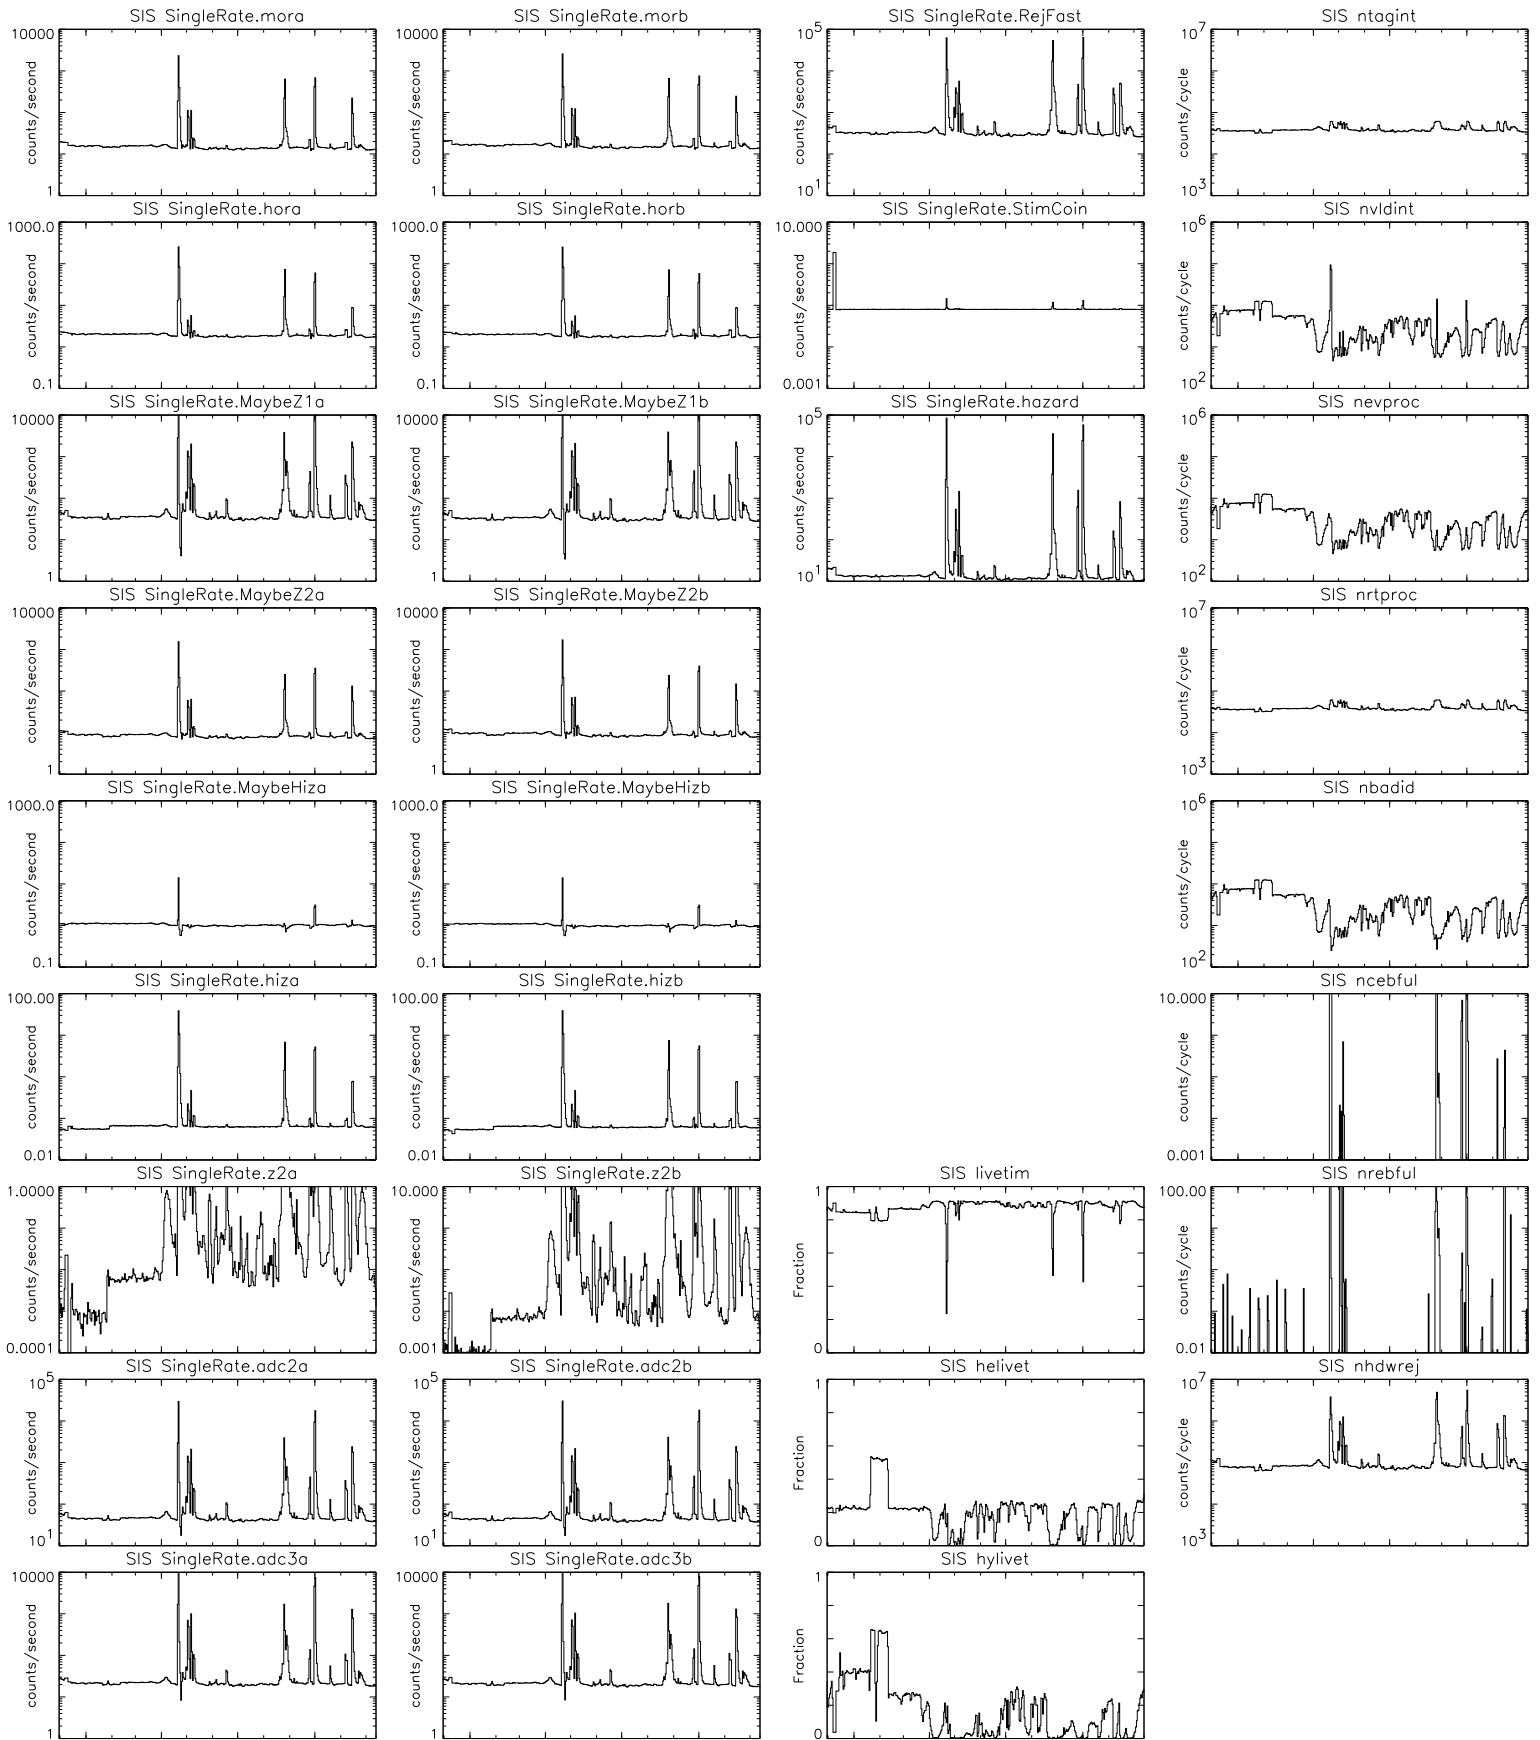

Bartels Rotation 2244-2257 – Daily Averages
 (30-Nov-1997 thru 12-Dec-1998)
 (334/1997 thru 346/1998)

Jan Apr Jul Oct
 time (30-Nov-1997 to 13-Dec-1998)

Bartels Rotation 2244-2257 – Daily Averages
(30-Nov-1997 thru 12-Dec-1998)
(334/1997 thru 346/1998)

Jan Apr Jul Oct
time (30-Nov-1997 to 13-Dec-1998)

Bartels Rotation 2244-2257 – Daily Averages
 (30-Nov-1997 thru 12-Dec-1998)
 (334/1997 thru 346/1998)

Jan

Apr

Jul

Oct

time (30-Nov-1997 to 13-Dec-1998)