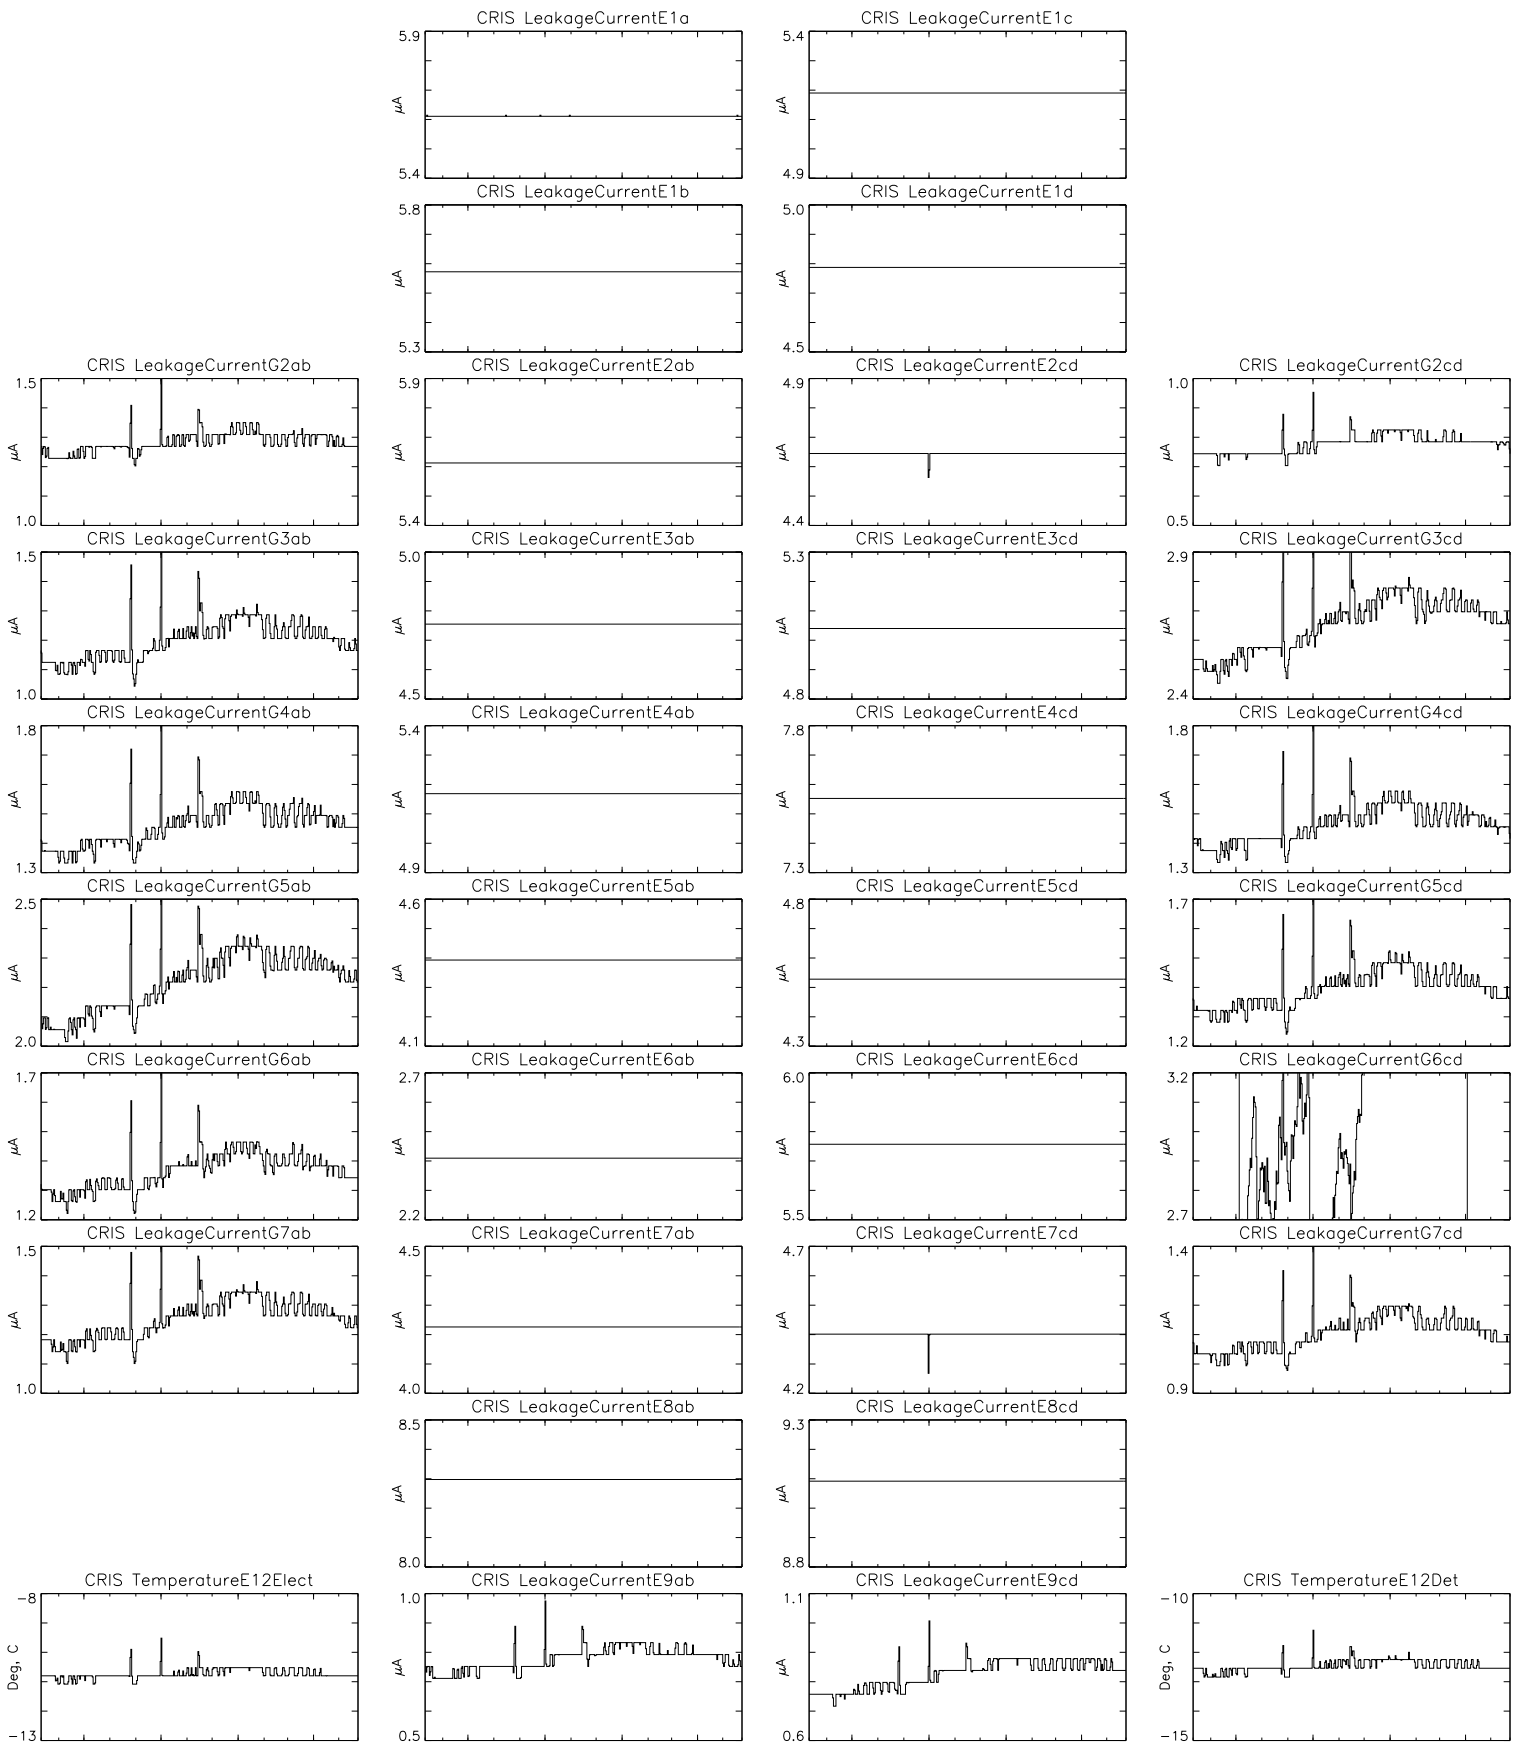

Bartels Rotation 2250-2263 – Daily Averages
 (11-May-1998 thru 23-May-1999)
 (131/1998 thru 143/1999)

Jul Oct Jan Apr
 time (11-May-1998 to 24-May-1999)

Bartels Rotation 2250-2263 - Daily Averages
 (11-May-1998 thru 23-May-1999)
 (131/1998 thru 143/1999)

Bartels Rotation 2250-2263 – Daily Averages
(11-May-1998 thru 23-May-1999)
(131/1998 thru 143/1999)

Jul

Oct

Jan

Apr

time (11-May-1998 to 24-May-1999)

Bartels Rotation 2250-2263 – Daily Averages
 (11-May-1998 thru 23-May-1999)
 (131/1998 thru 143/1999)