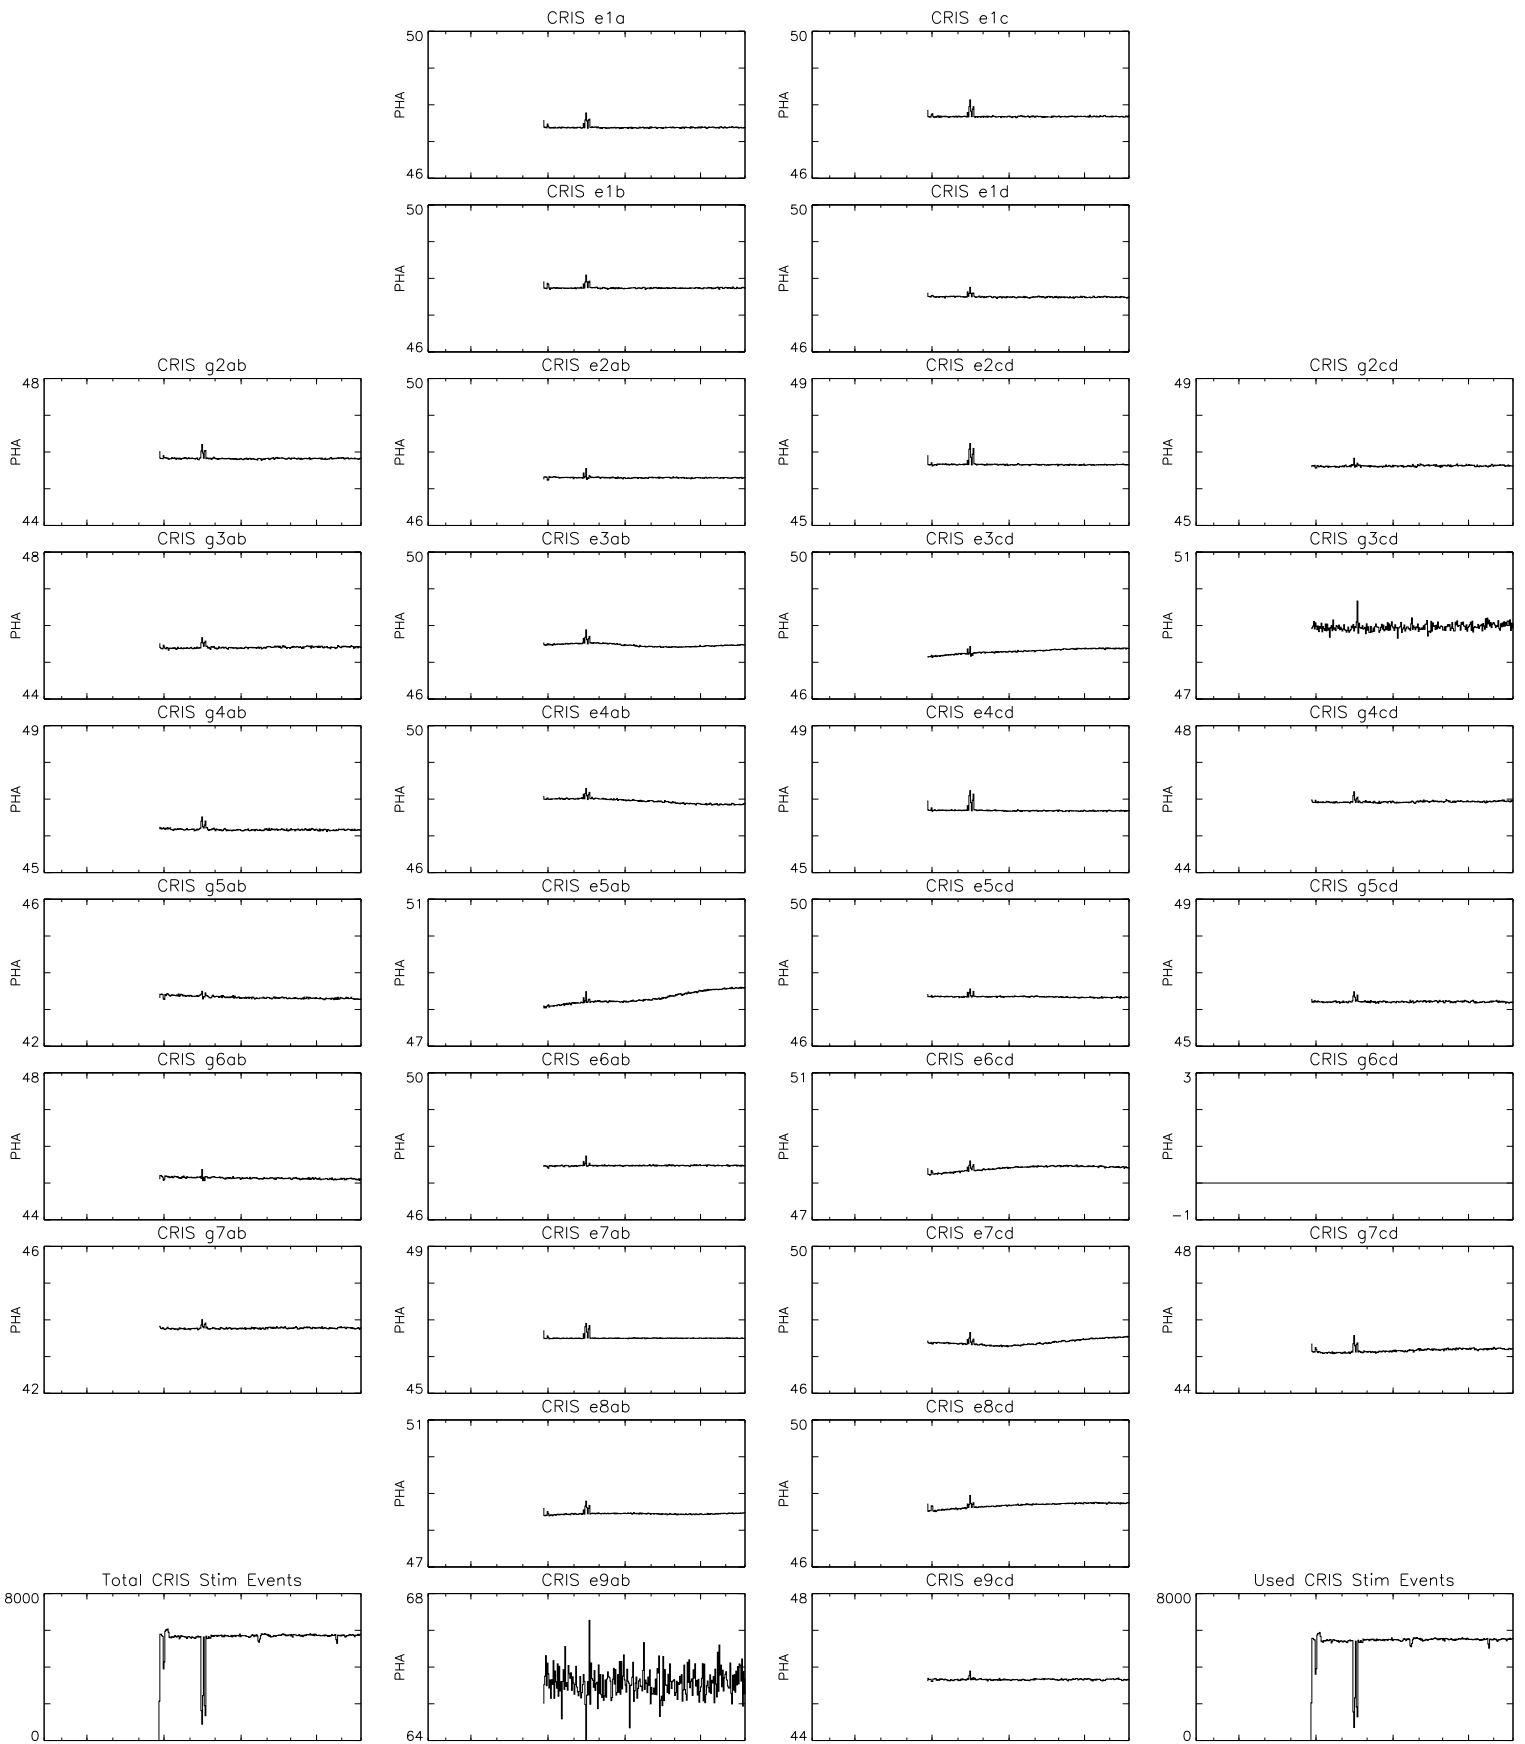

Bartels Rotation 2250–2263
 Stim events – Daily fitted slope
 (11–May–1998 thru 23–May–1999) (131/1998 thru 143/1999)

Bartels Rotation 2250–2263
 Stim events – Daily fitted offset
 (11–May–1998 thru 23–May–1999) (131/1998 thru 143/1999)

Jul Oct Jan Apr
 time (11–May–1998 to 24–May–1999)