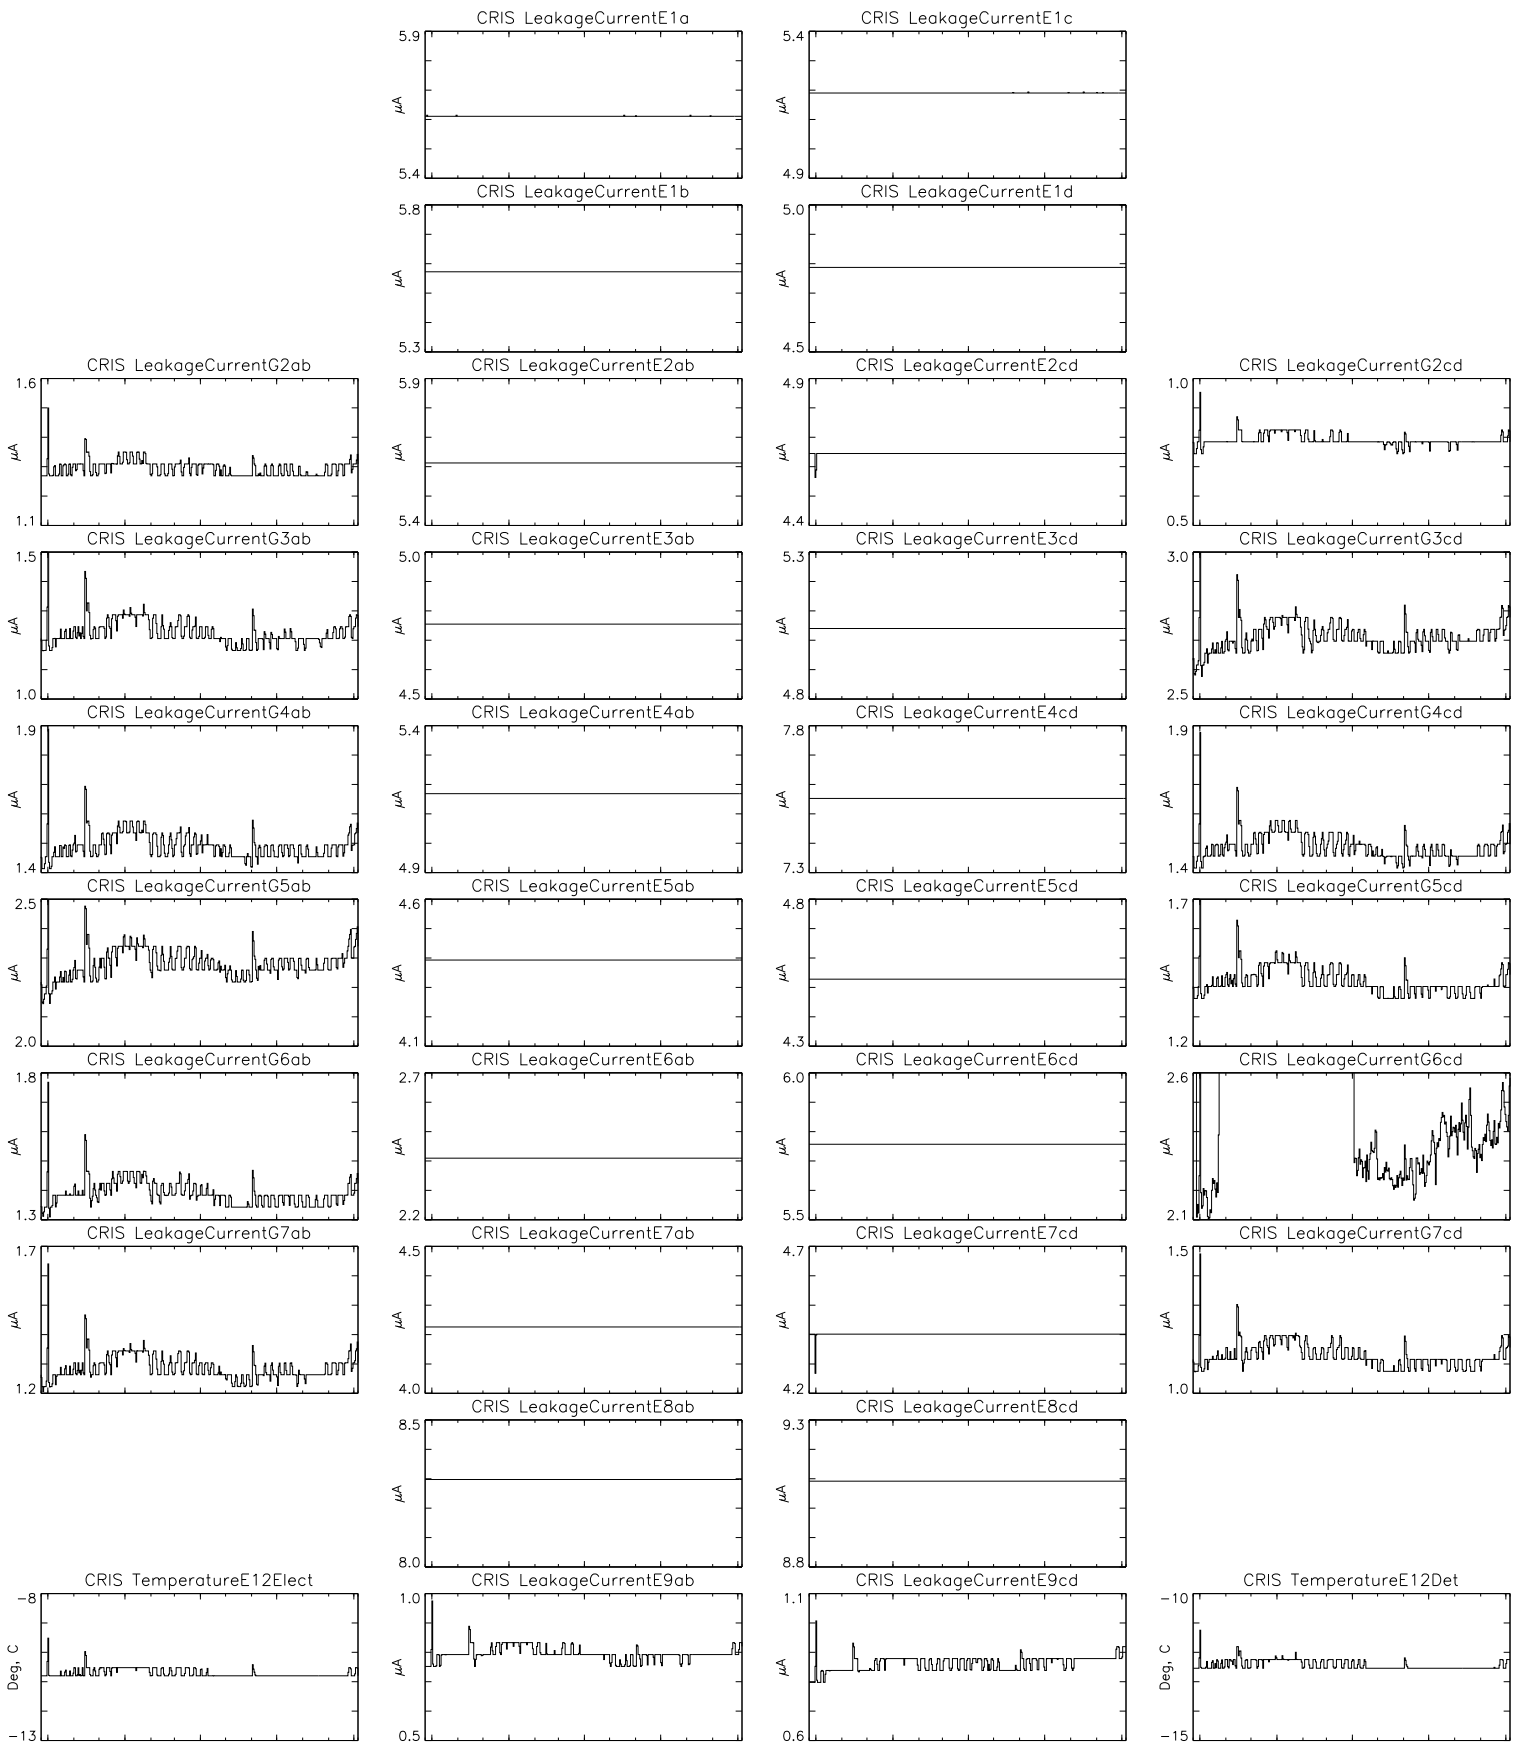

Bartels Rotation 2255-2268 – Daily Averages
 (23-Sep-1998 thru 05-Oct-1999)
 (266/1998 thru 278/1999)

Oct Jan Apr Jul Oct
 time (23-Sep-1998 to 06-Oct-1999)

Bartels Rotation 2255-2268 – Daily Averages
 (23-Sep-1998 thru 05-Oct-1999)
 (266/1998 thru 278/1999)

Oct Jan Apr Jul Oct
 time (23-Sep-1998 to 06-Oct-1999)

Bartels Rotation 2255-2268 – Daily Averages
(23-Sep-1998 thru 05-Oct-1999)
(266/1998 thru 278/1999)

Oct Jan Apr Jul Oct
time (23-Sep-1998 to 06-Oct-1999)

Bartels Rotation 2255-2268 – Daily Averages
 (23-Sep-1998 thru 05-Oct-1999)
 (266/1998 thru 278/1999)