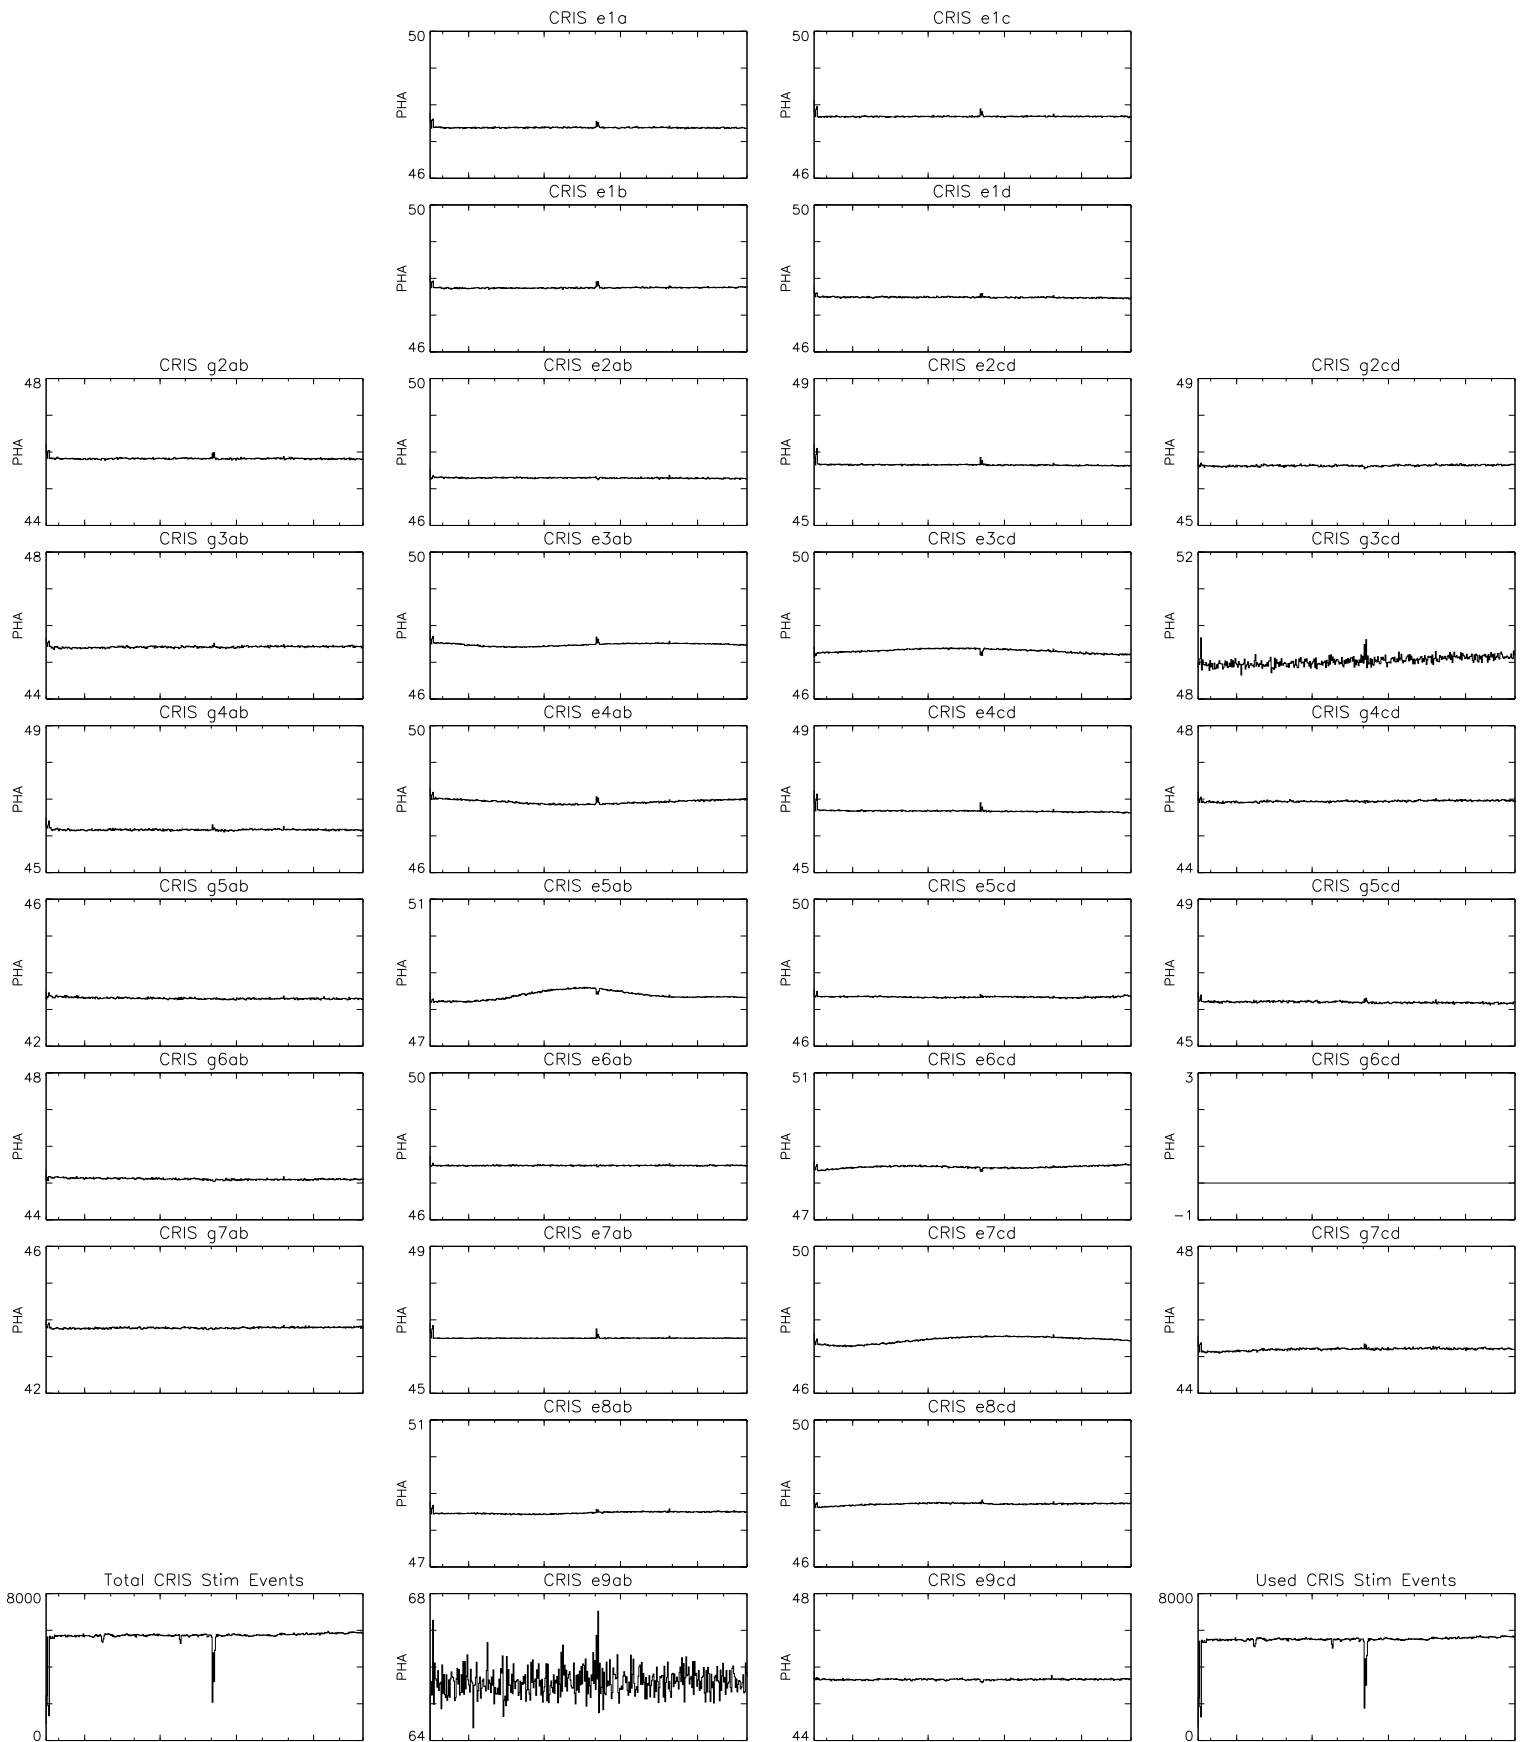

Bartels Rotation 2257–2270
 Stim events – Daily fitted slope
 (16–Nov–1998 thru 28–Nov–1999) (320/1998 thru 332/1999)

Jan

Apr

Jul

Oct

time (16–Nov–1998 to 29–Nov–1999)

Bartels Rotation 2257-2270
 Stim events - Daily fitted offset
 (16-Nov-1998 thru 28-Nov-1999) (320/1998 thru 332/1999)

Jan Apr Jul Oct
 time (16-Nov-1998 to 29-Nov-1999)