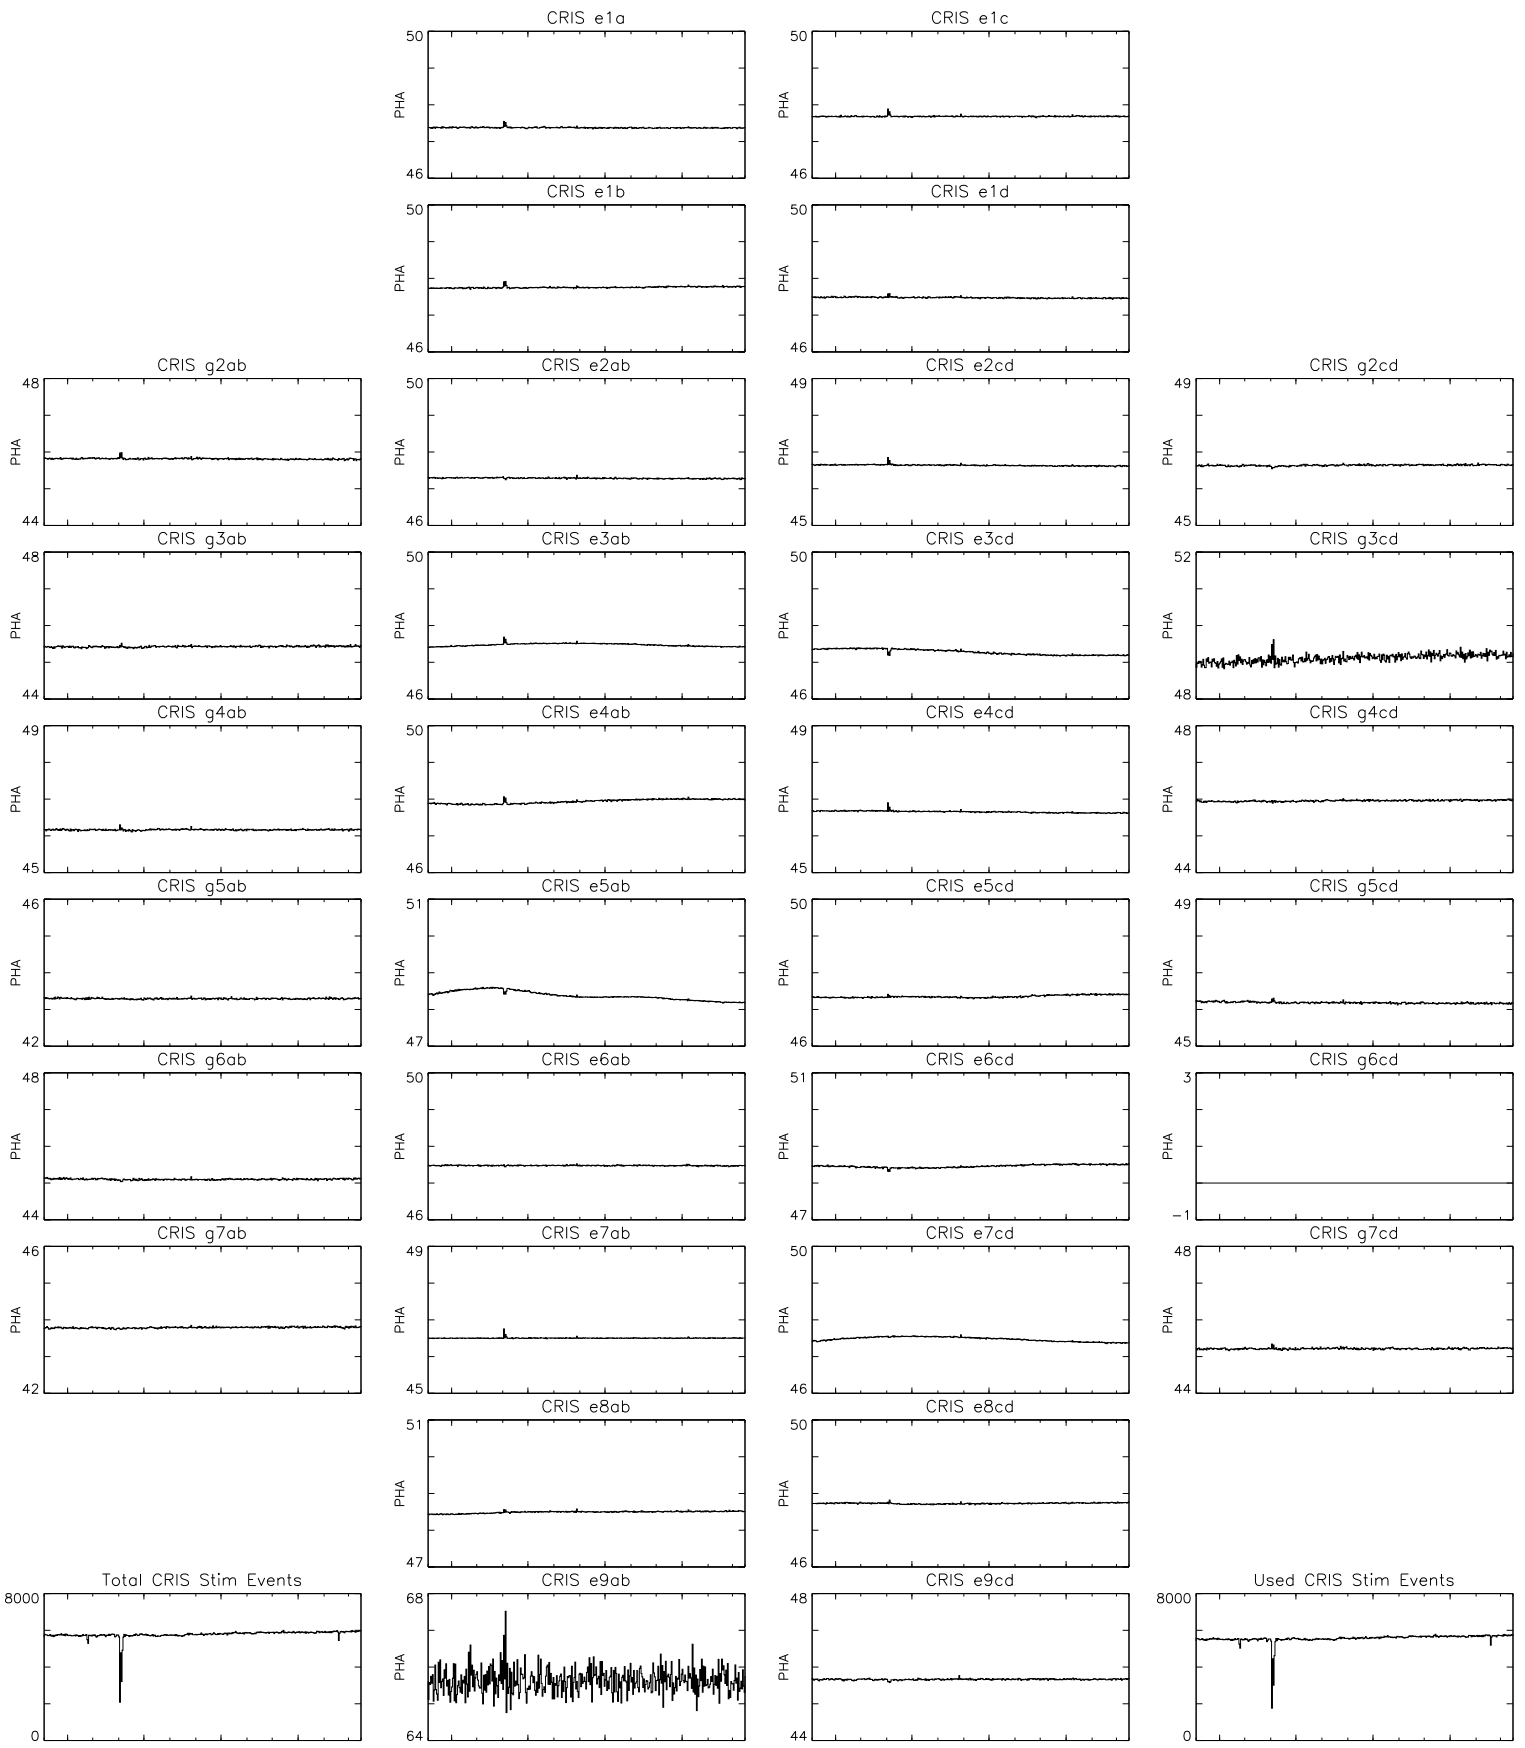

Bartels Rotation 2261–2274
 Stim events – Daily fitted slope
 (04–Mar–1999 thru 15–Mar–2000) (063/1999 thru 075/2000)

Bartels Rotation 2261–2274
 Stim events – Daily fitted offset
 (04–Mar–1999 thru 15–Mar–2000) (063/1999 thru 075/2000)

time (04–Mar–1999 to 16–Mar–2000)