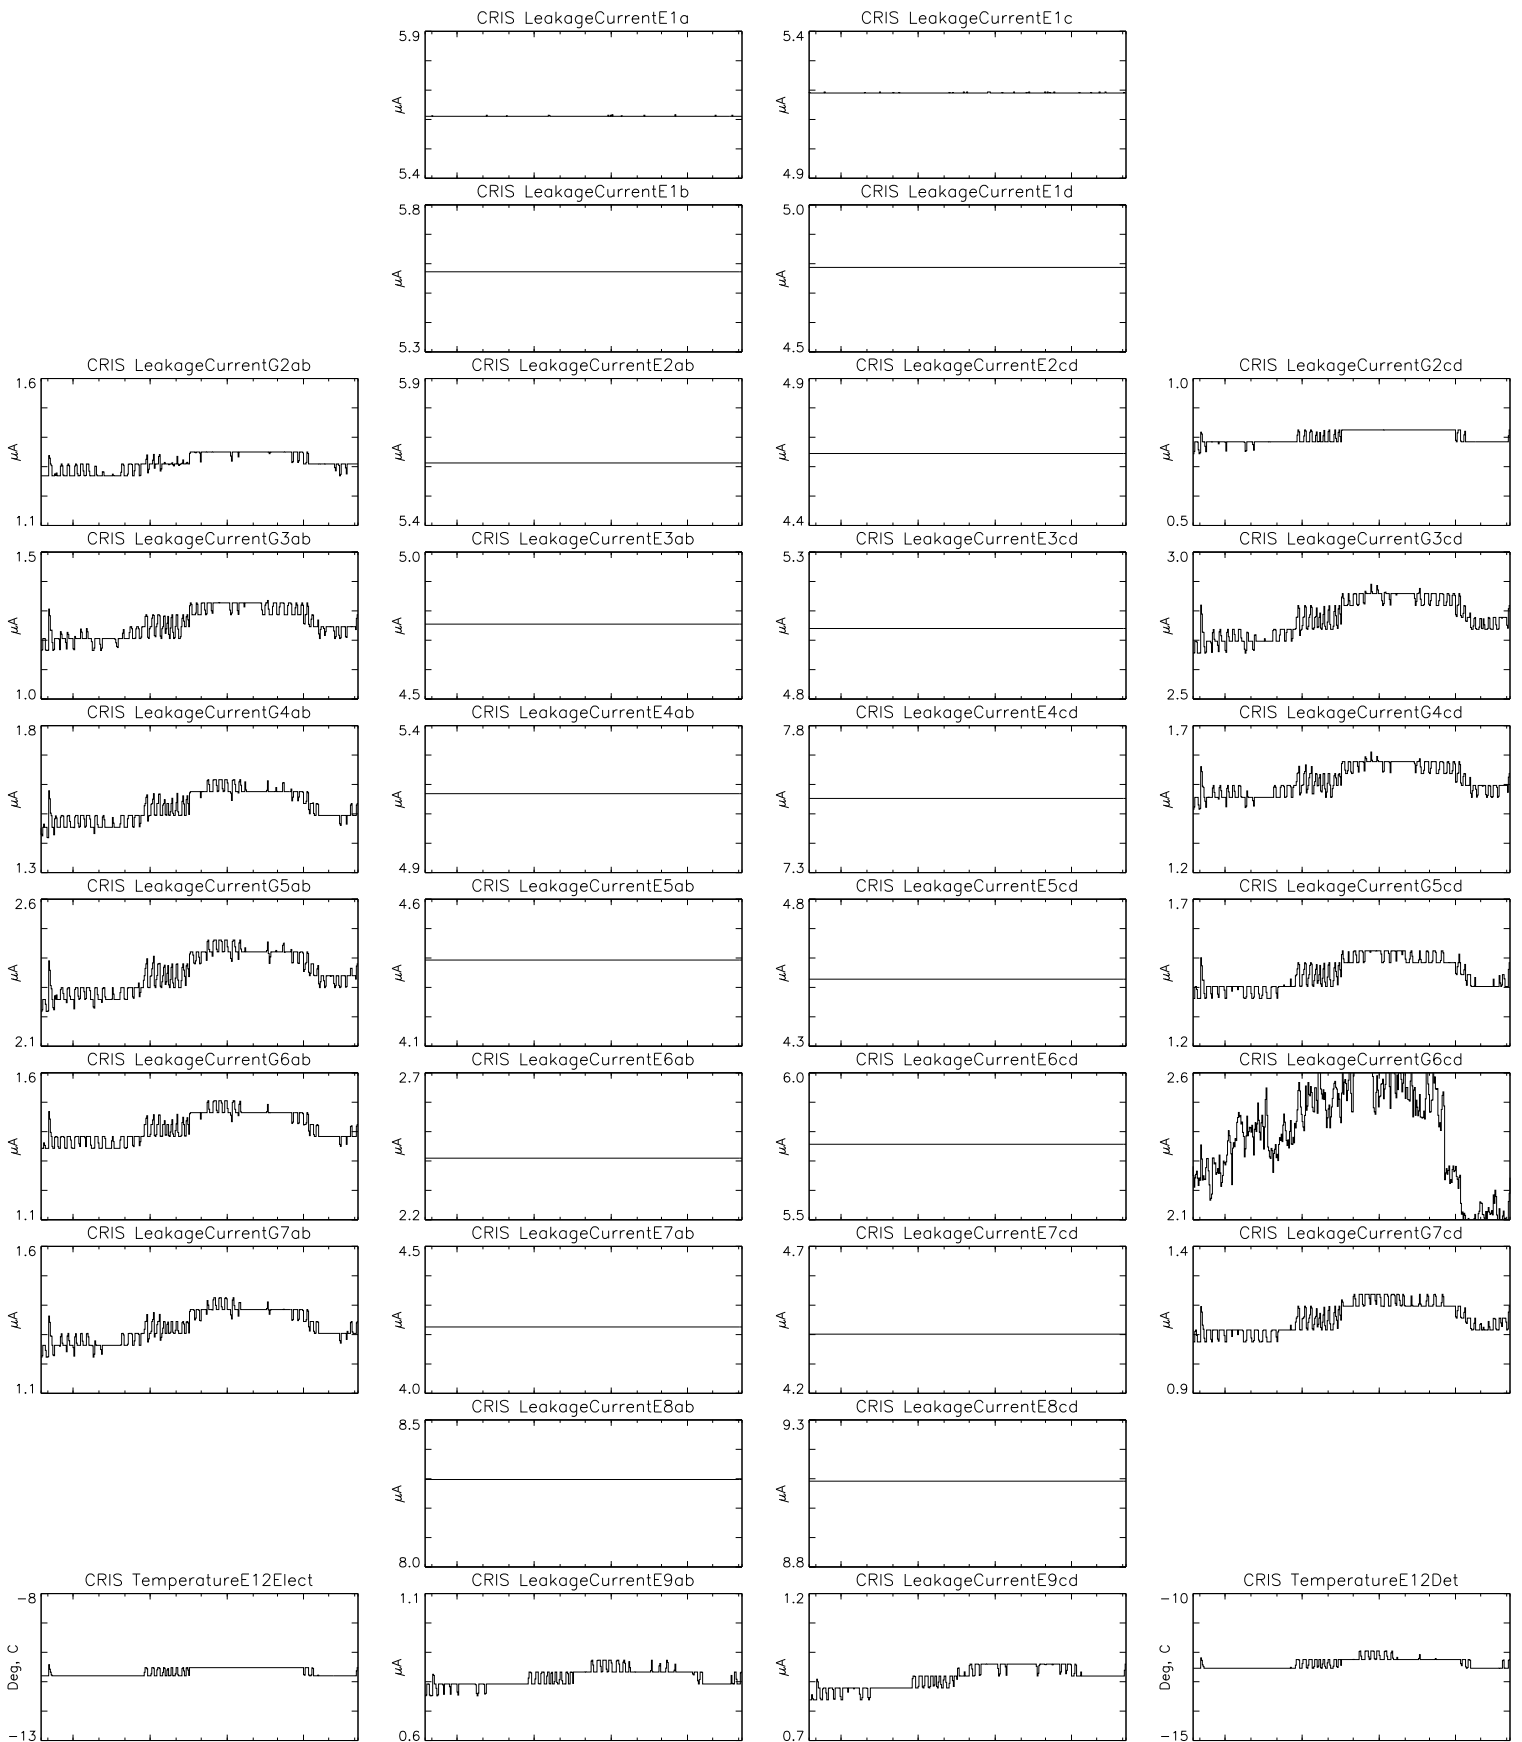

Bartels Rotation 2264-2277 - Daily Averages
 (24-May-1999 thru 04-Jun-2000)
 (144/1999 thru 156/2000)

Jul Oct Jan Apr
 time (24-May-1999 to 05-Jun-2000)

Bartels Rotation 2264-2277 - Daily Averages
 (24-May-1999 thru 04-Jun-2000)
 (144/1999 thru 156/2000)

Jul Oct Jan Apr
 time (24-May-1999 to 05-Jun-2000)

Bartels Rotation 2264-2277 – Daily Averages
(24-May-1999 thru 04-Jun-2000)
(144/1999 thru 156/2000)

Jul Oct Jan Apr
time (24-May-1999 to 05-Jun-2000)

Bartels Rotation 2264-2277 – Daily Averages
 (24-May-1999 thru 04-Jun-2000)
 (144/1999 thru 156/2000)

Jul Oct Jan Apr
 time (24-May-1999 to 05-Jun-2000)