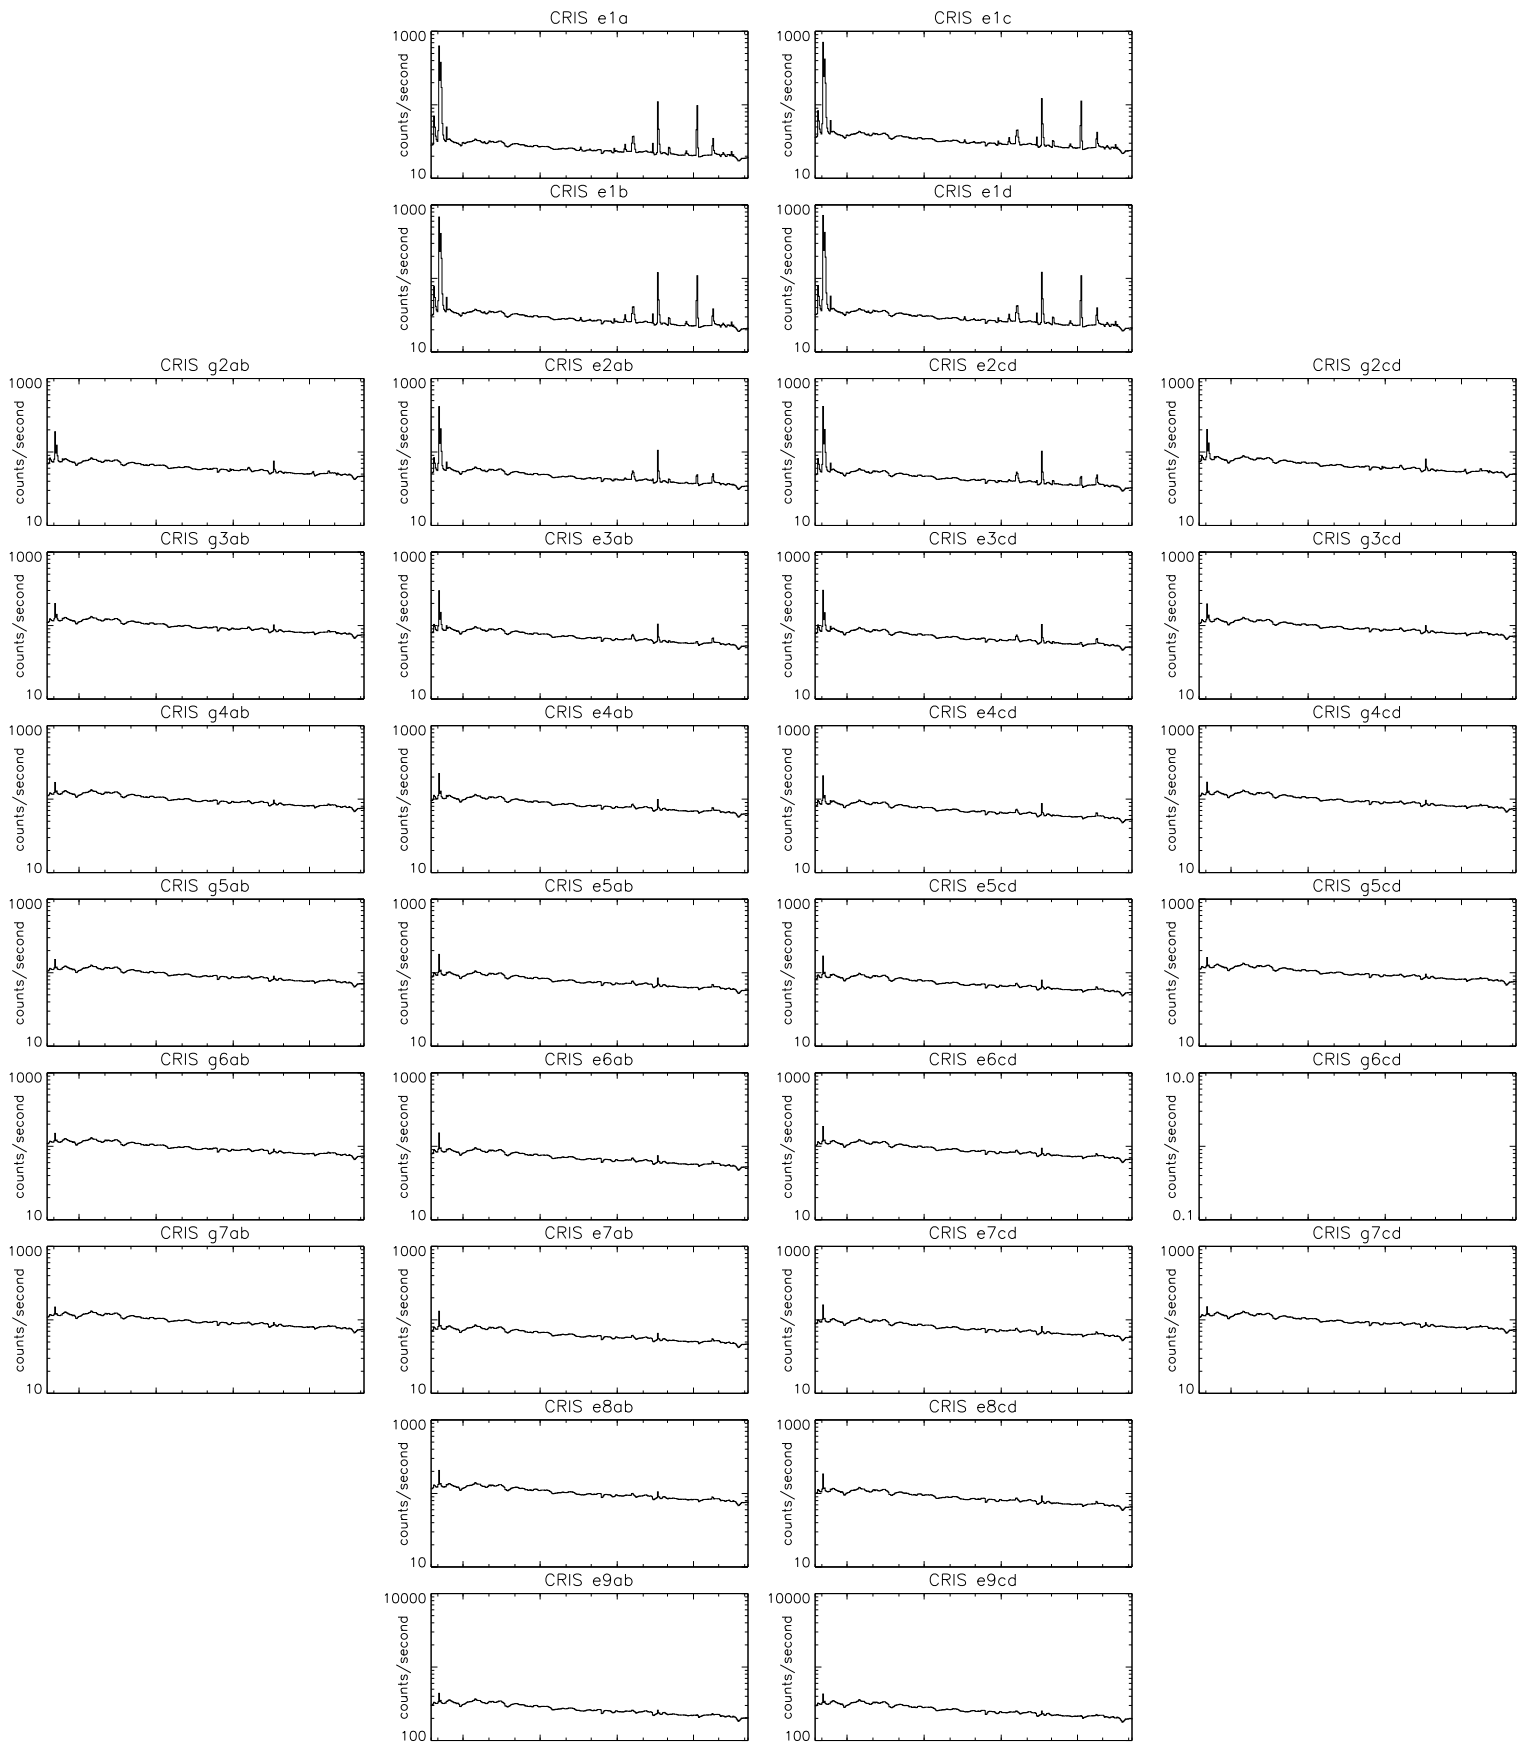

Bartels Rotation 2264-2277 - Daily Averages
 (24-May-1999 thru 04-Jun-2000)
 (144/1999 thru 156/2000)

Jul Oct Jan Apr
 time (24-May-1999 to 05-Jun-2000)

Bartels Rotation 2264-2277 - Daily Averages
 (24-May-1999 thru 04-Jun-2000)
 (144/1999 thru 156/2000)

Jul Oct Jan Apr
 time (24-May-1999 to 05-Jun-2000)

Bartels Rotation 2264-2277 – Daily Averages
(24-May-1999 thru 04-Jun-2000)
(144/1999 thru 156/2000)

Jul Oct Jan Apr
time (24-May-1999 to 05-Jun-2000)

Bartels Rotation 2264-2277 – Daily Averages
 (24-May-1999 thru 04-Jun-2000)
 (144/1999 thru 156/2000)

Jul Oct Jan Apr
 time (24-May-1999 to 05-Jun-2000)