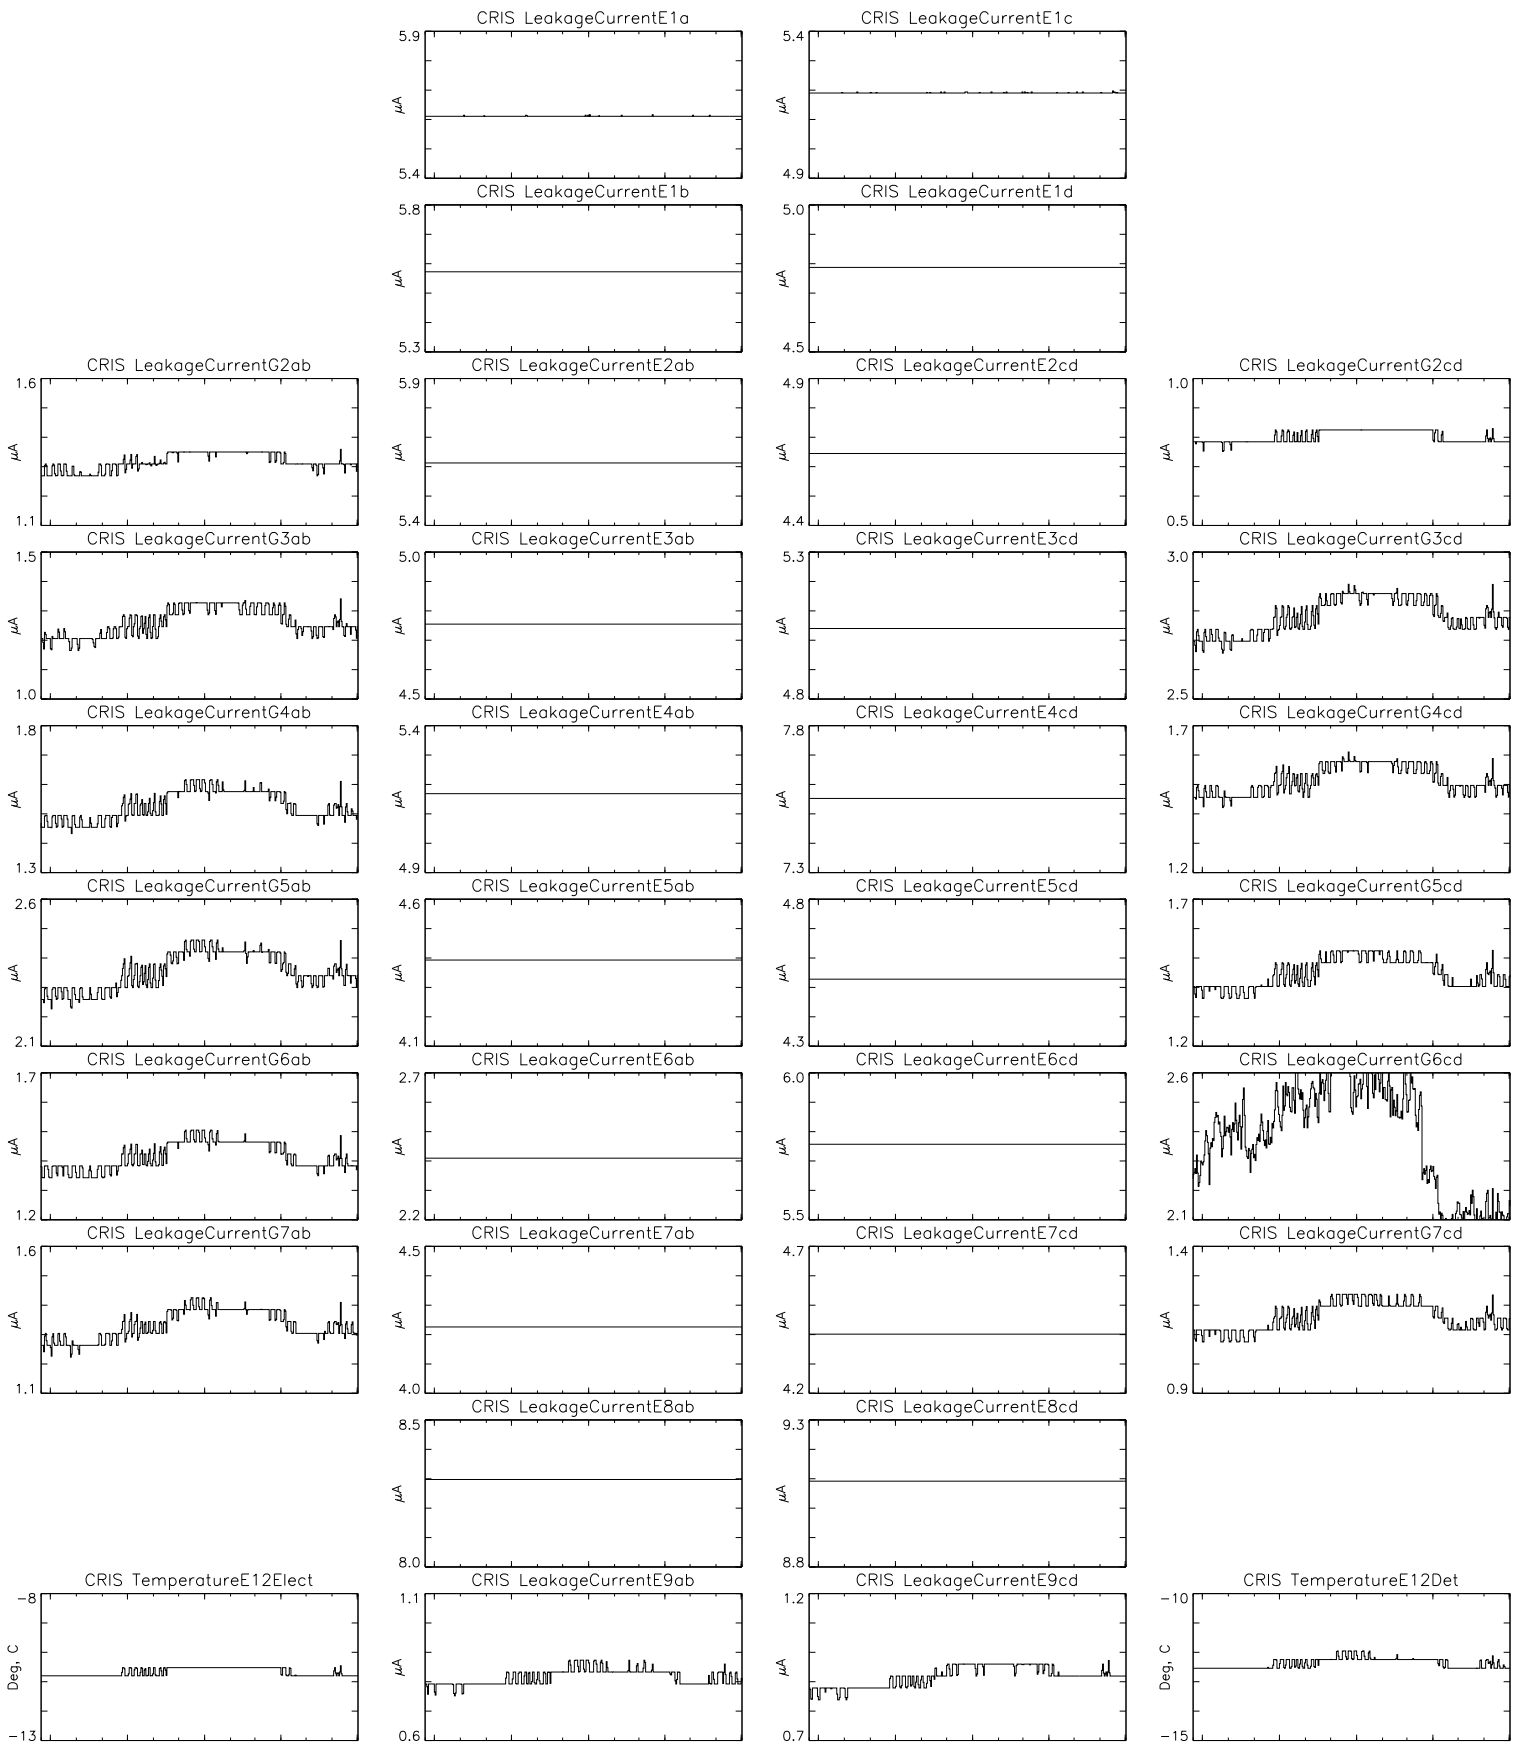

Bartels Rotation 2265–2278 – Daily Averages
 (20–Jun–1999 thru 01–Jul–2000)
 (171/1999 thru 183/2000)

Jul Oct Jan Apr Jul
 time (20–Jun–1999 to 02–Jul–2000)

Bartels Rotation 2265-2278 – Daily Averages
 (20-Jun-1999 thru 01-Jul-2000)
 (171/1999 thru 183/2000)

Jul Oct Jan Apr Jul
 time (20-Jun-1999 to 02-Jul-2000)

Bartels Rotation 2265-2278 – Daily Averages
 (20-Jun-1999 thru 01-Jul-2000)
 (171/1999 thru 183/2000)

Jul Oct Jan Apr Jul
 time (20-Jun-1999 to 02-Jul-2000)

Bartels Rotation 2265-2278 – Daily Averages
 (20-Jun-1999 thru 01-Jul-2000)
 (171/1999 thru 183/2000)

Jul Oct Jan Apr Jul
 time (20-Jun-1999 to 02-Jul-2000)