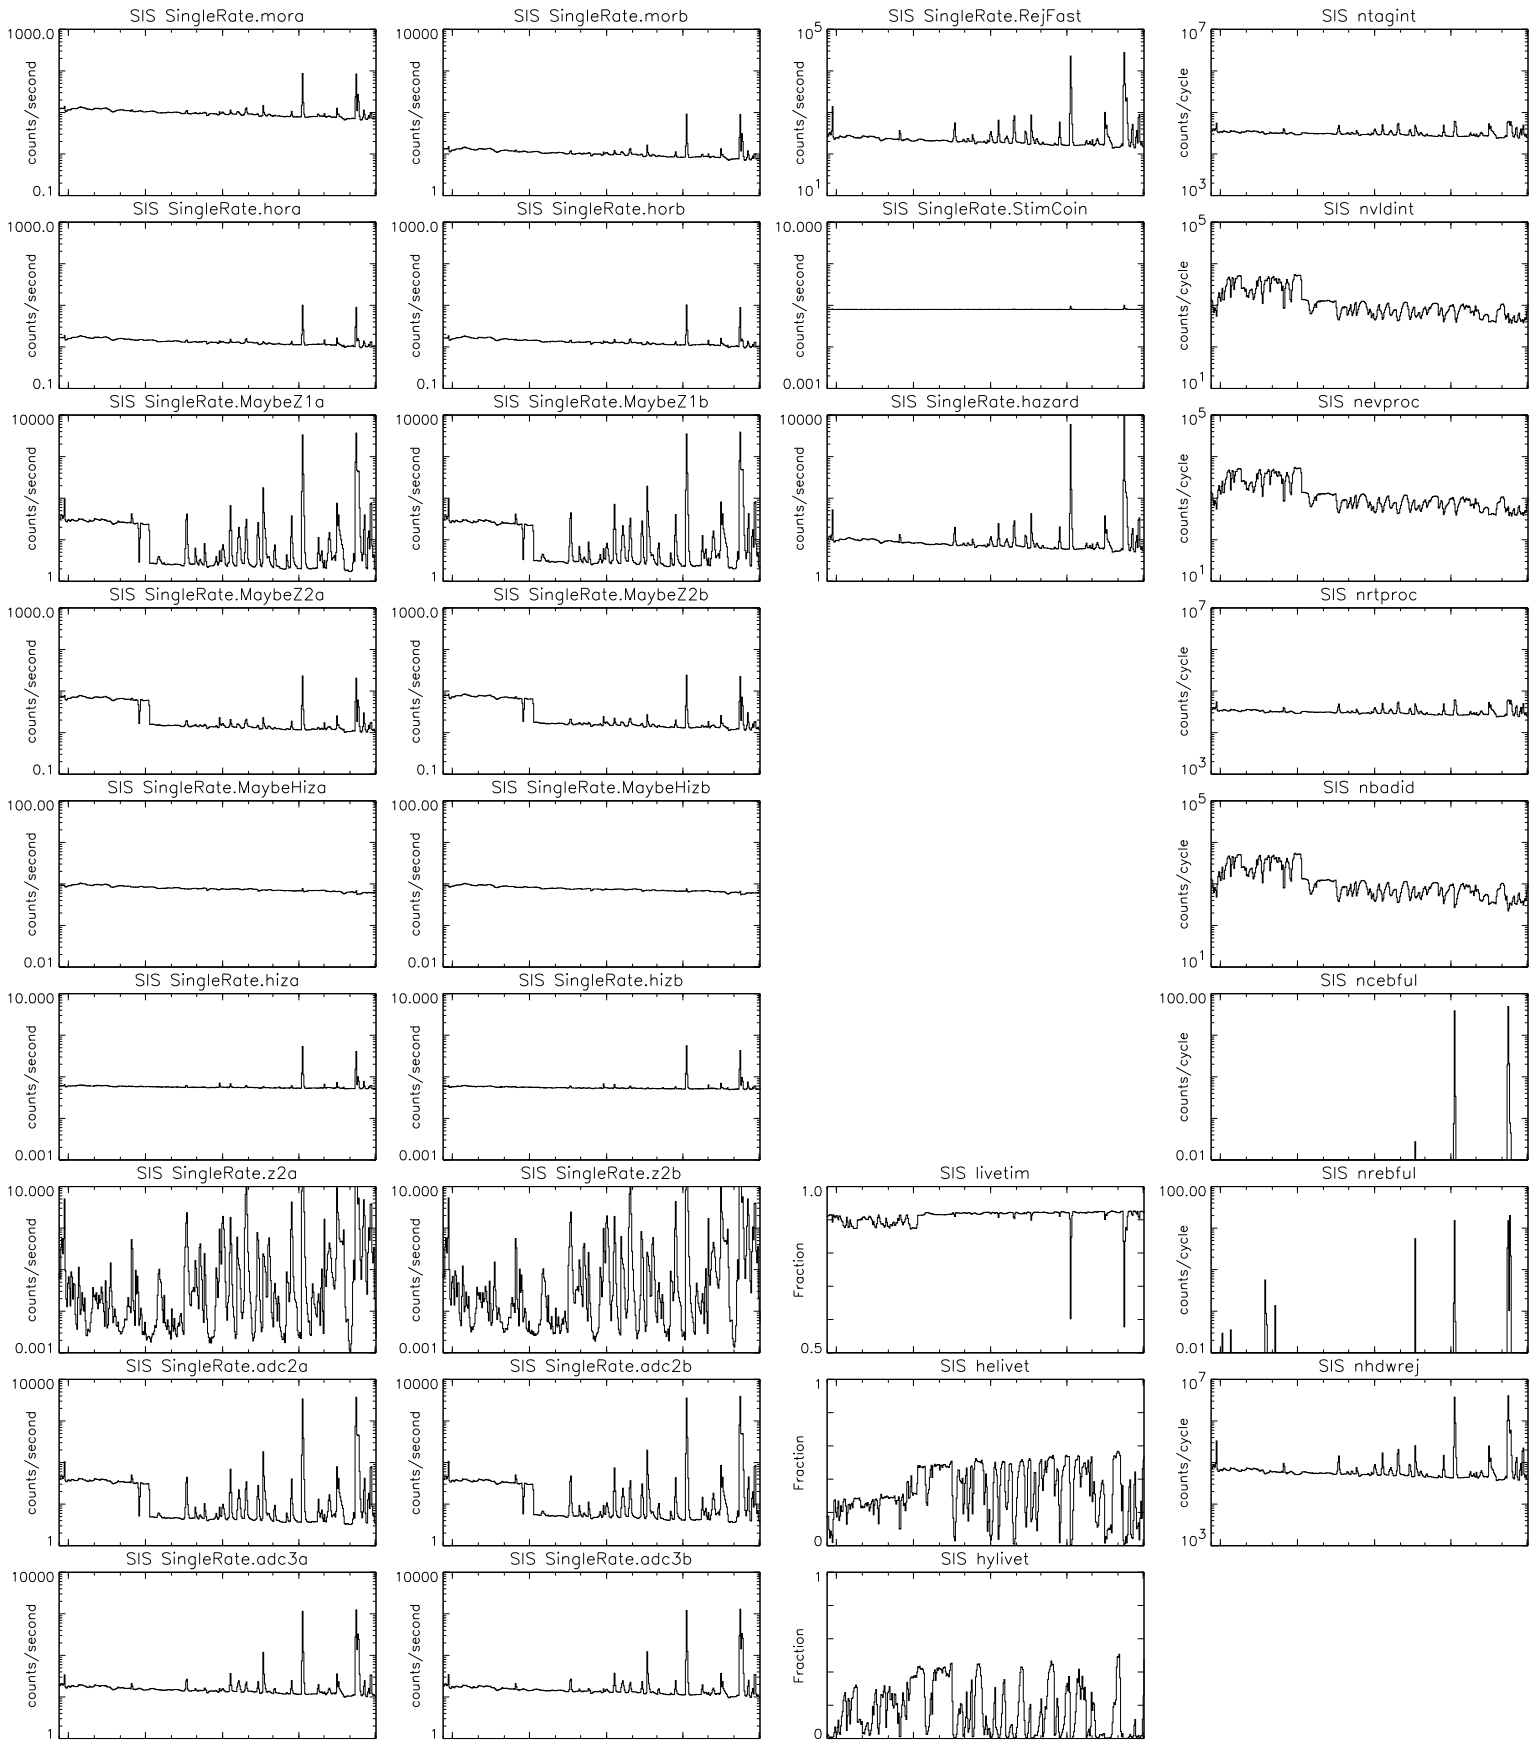

# Bartels Rotation 2265–2278 – Daily Averages (20-Jun-1999 thru 01-Jul-2000) (171/1999 thru 183/2000)

Bartels Rotation 2265-2278 – Daily Averages  
(20-Jun-1999 thru 01-Jul-2000)  
(171/1999 thru 183/2000)

Jul Oct Jan Apr Jul  
time (20-Jun-1999 to 02-Jul-2000)

Bartels Rotation 2265-2278 – Daily Averages  
 (20-Jun-1999 thru 01-Jul-2000)  
 (171/1999 thru 183/2000)

Jul

Oct

Jan

Apr

Jul

time (20-Jun-1999 to 02-Jul-2000)