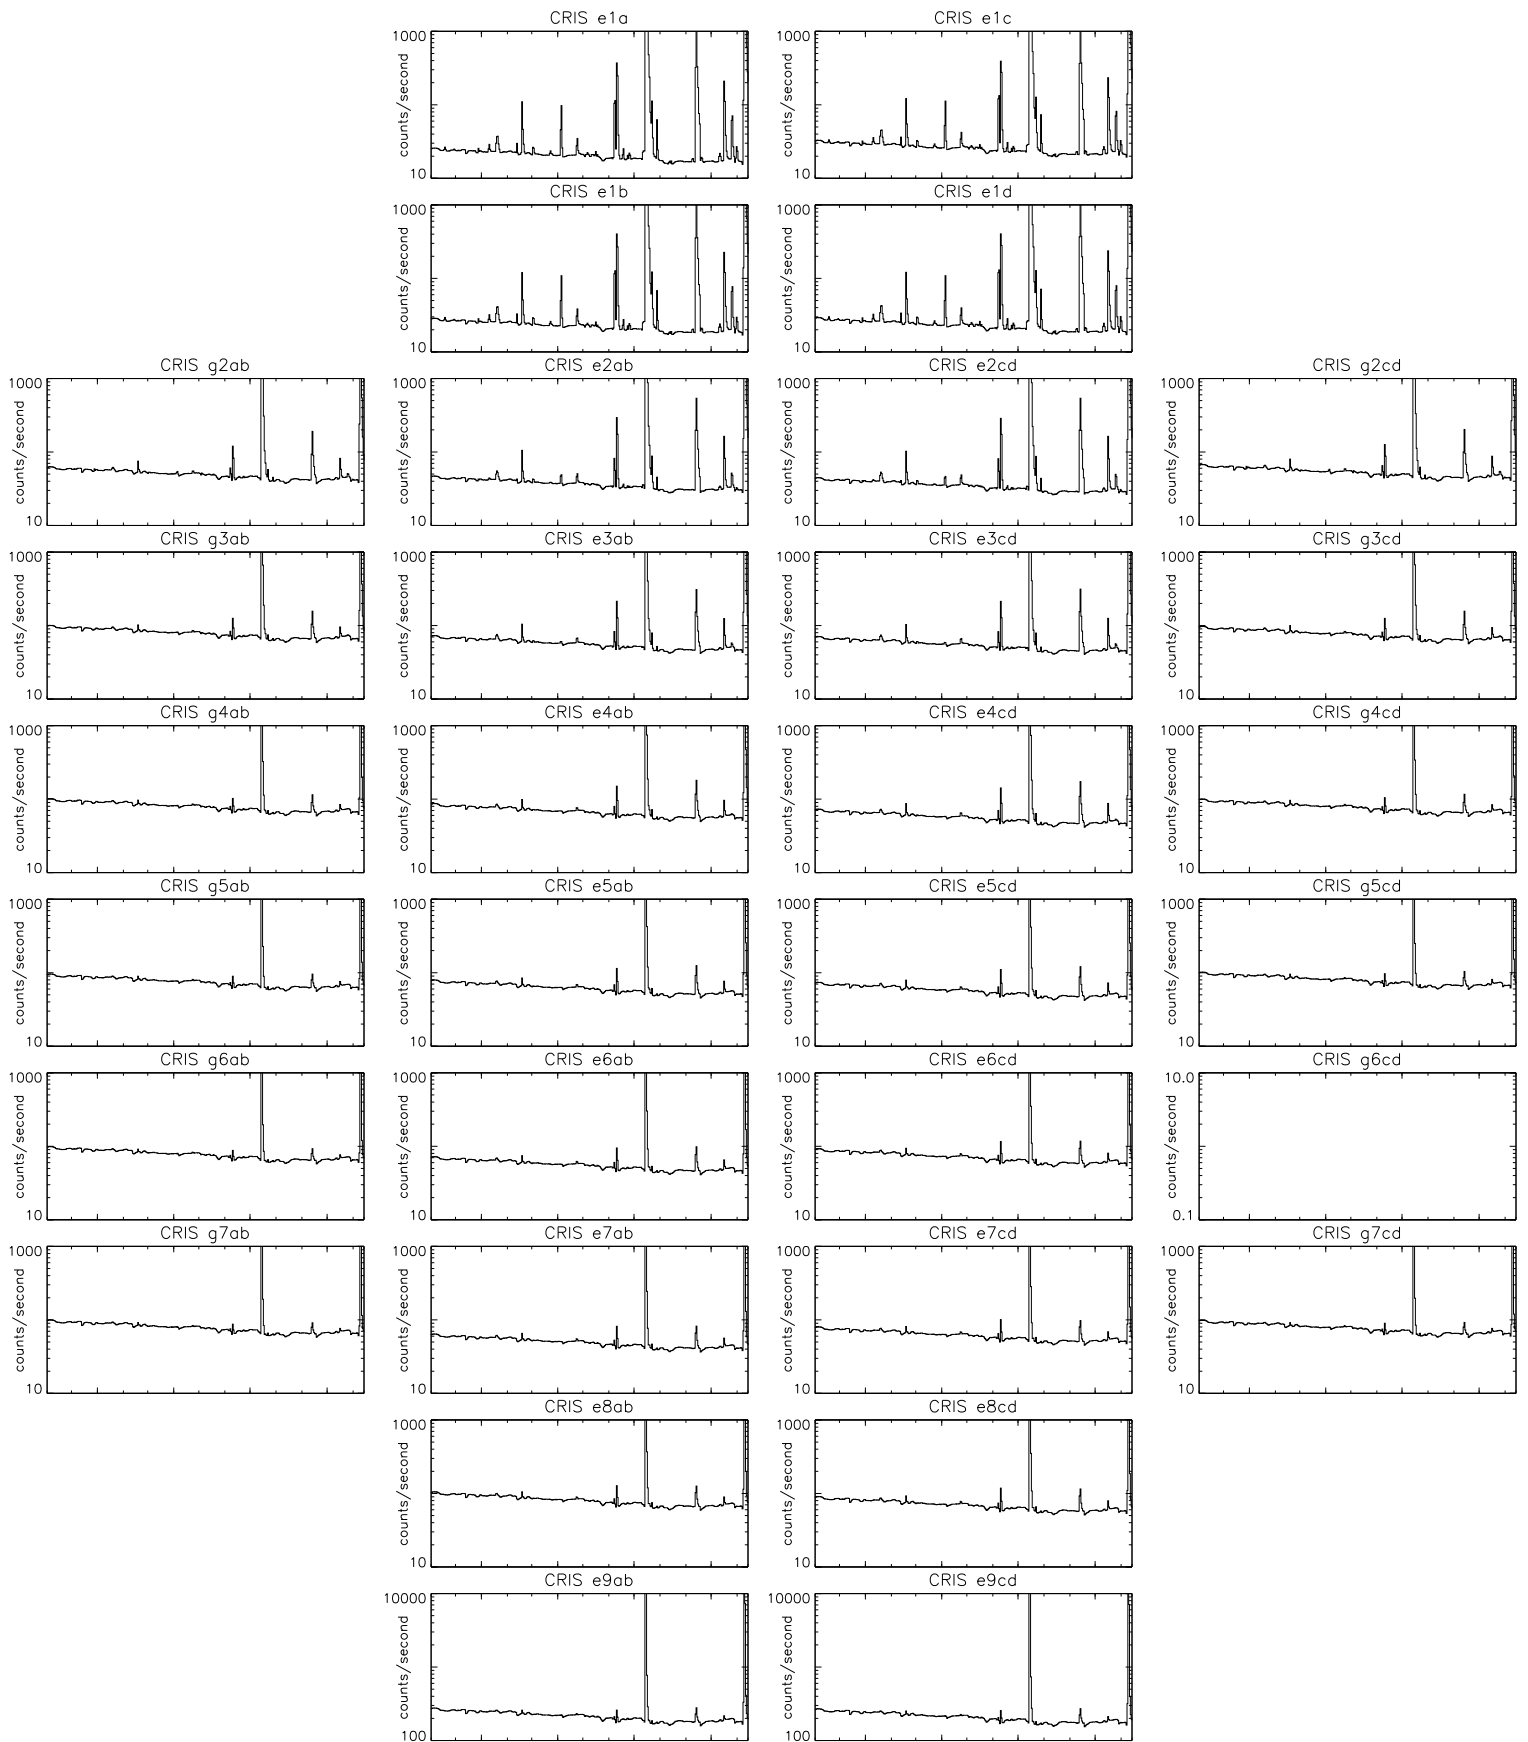

Bartels Rotation 2270-2283 – Daily Averages  
 (02-Nov-1999 thru 13-Nov-2000)  
 (306/1999 thru 318/2000)

Jan Apr Jul Oct  
 time (02-Nov-1999 to 14-Nov-2000)

Bartels Rotation 2270–2283 – Daily Averages  
 (02–Nov–1999 thru 13–Nov–2000)  
 (306/1999 thru 318/2000)

Jan

Apr

Jul

Oct

time (02–Nov–1999 to 14–Nov–2000)

Bartels Rotation 2270-2283 – Daily Averages  
(02-Nov-1999 thru 13-Nov-2000)  
(306/1999 thru 318/2000)

Jan Apr Jul Oct  
time (02-Nov-1999 to 14-Nov-2000)

Bartels Rotation 2270-2283 – Daily Averages  
 (02-Nov-1999 thru 13-Nov-2000)  
 (306/1999 thru 318/2000)

Jan Apr Jul Oct  
 time (02-Nov-1999 to 14-Nov-2000)