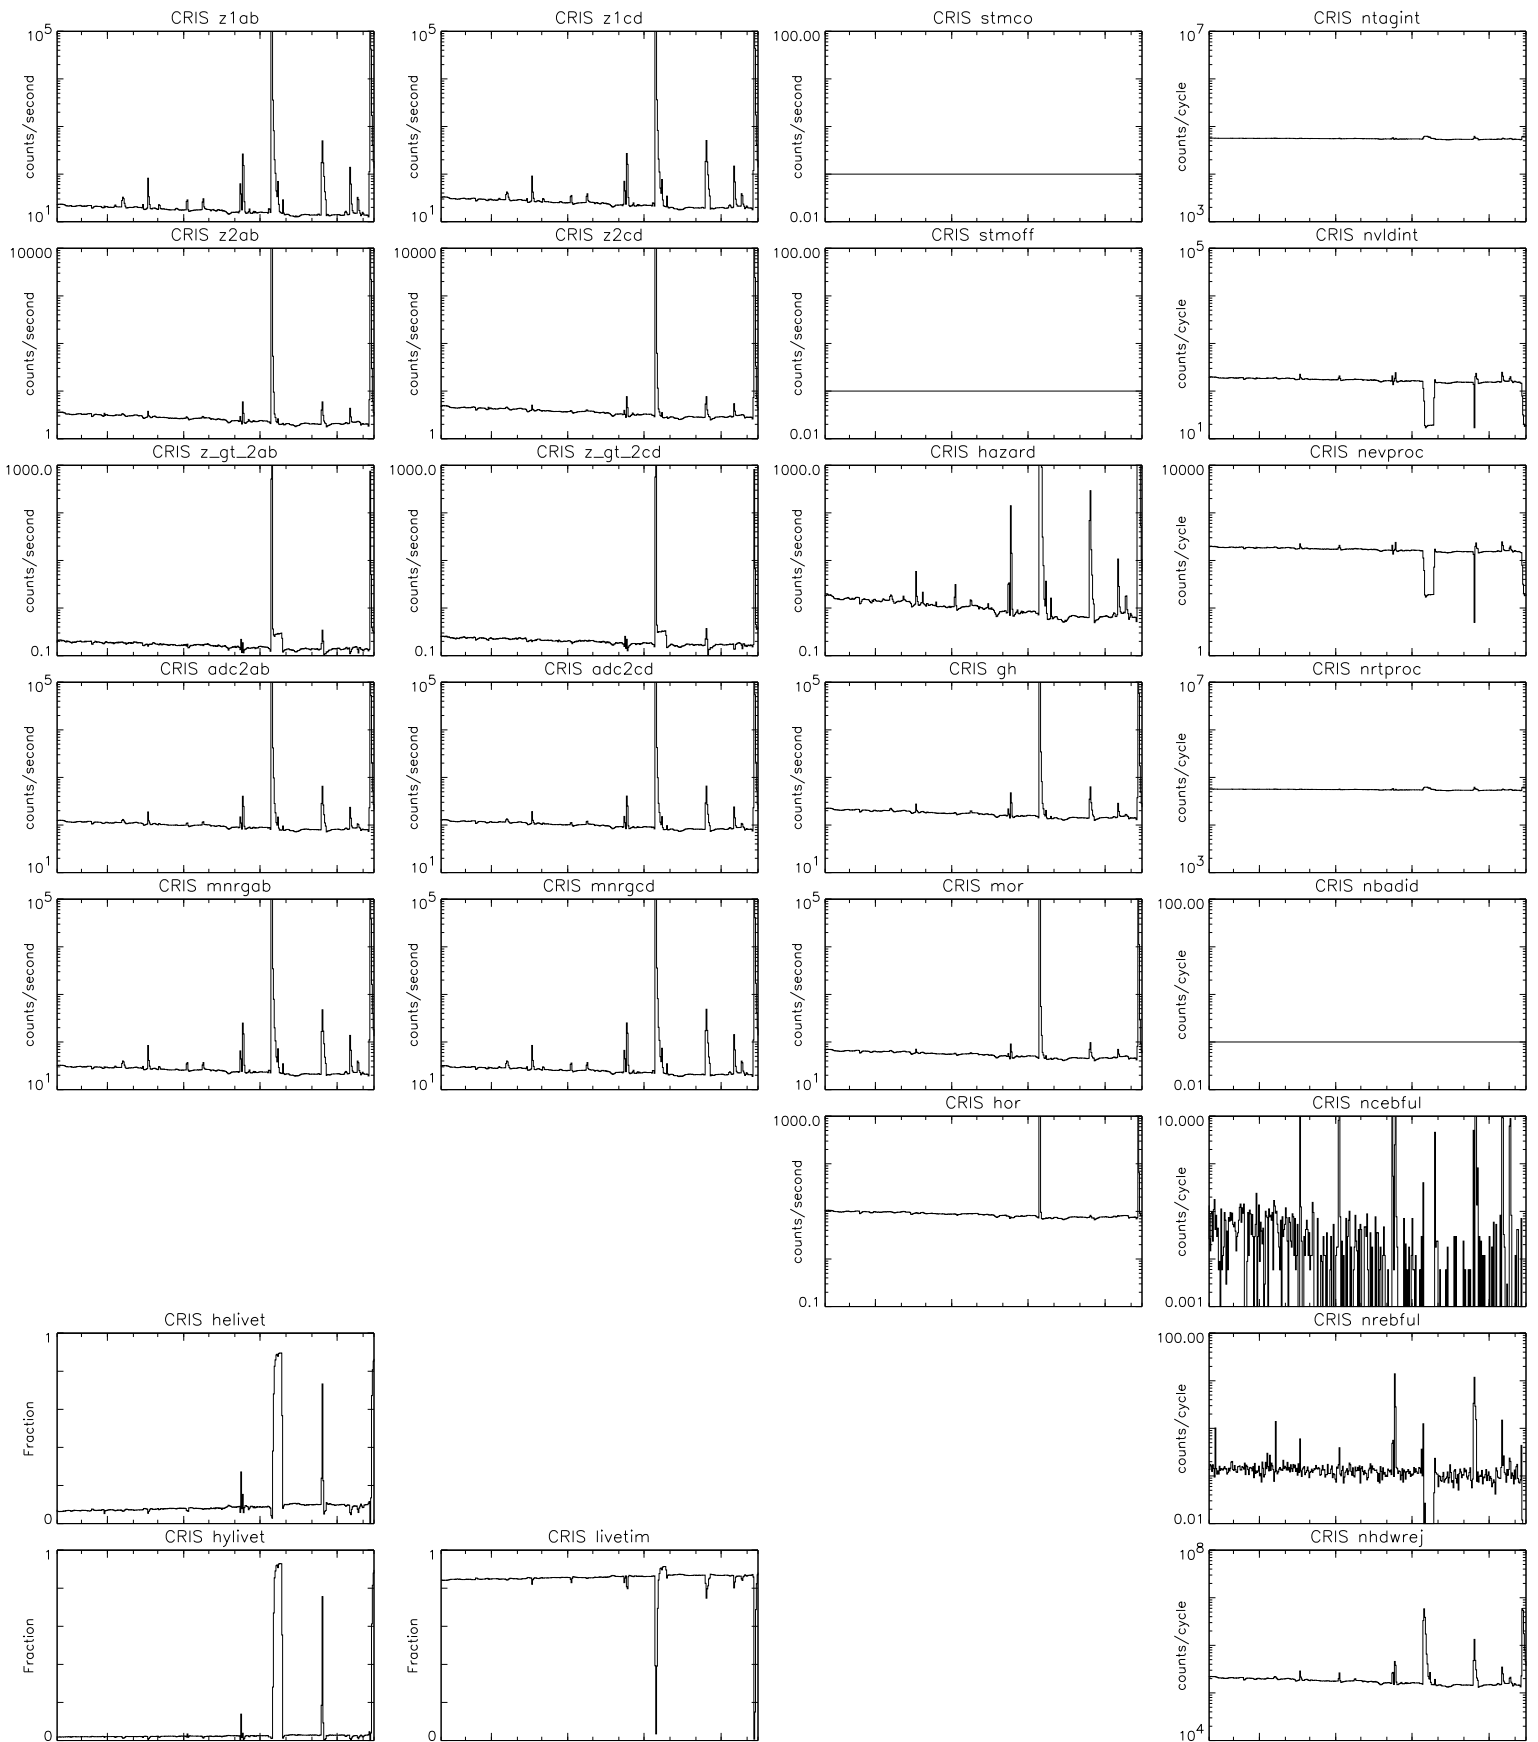

Bartels Rotation 2270-2283 – Daily Averages  
 (02-Nov-1999 thru 13-Nov-2000)  
 (306/1999 thru 318/2000)

Jan Apr Jul Oct  
 time (02-Nov-1999 to 14-Nov-2000)

Bartels Rotation 2270–2283 – Daily Averages  
 (02–Nov–1999 thru 13–Nov–2000)  
 (306/1999 thru 318/2000)

Jan

Apr

Jul

Oct

time (02–Nov–1999 to 14–Nov–2000)

Bartels Rotation 2270-2283 – Daily Averages  
(02-Nov-1999 thru 13-Nov-2000)  
(306/1999 thru 318/2000)

Jan Apr Jul Oct  
time (02-Nov-1999 to 14-Nov-2000)

Bartels Rotation 2270-2283 – Daily Averages  
 (02-Nov-1999 thru 13-Nov-2000)  
 (306/1999 thru 318/2000)

Jan Apr Jul Oct  
 time (02-Nov-1999 to 14-Nov-2000)