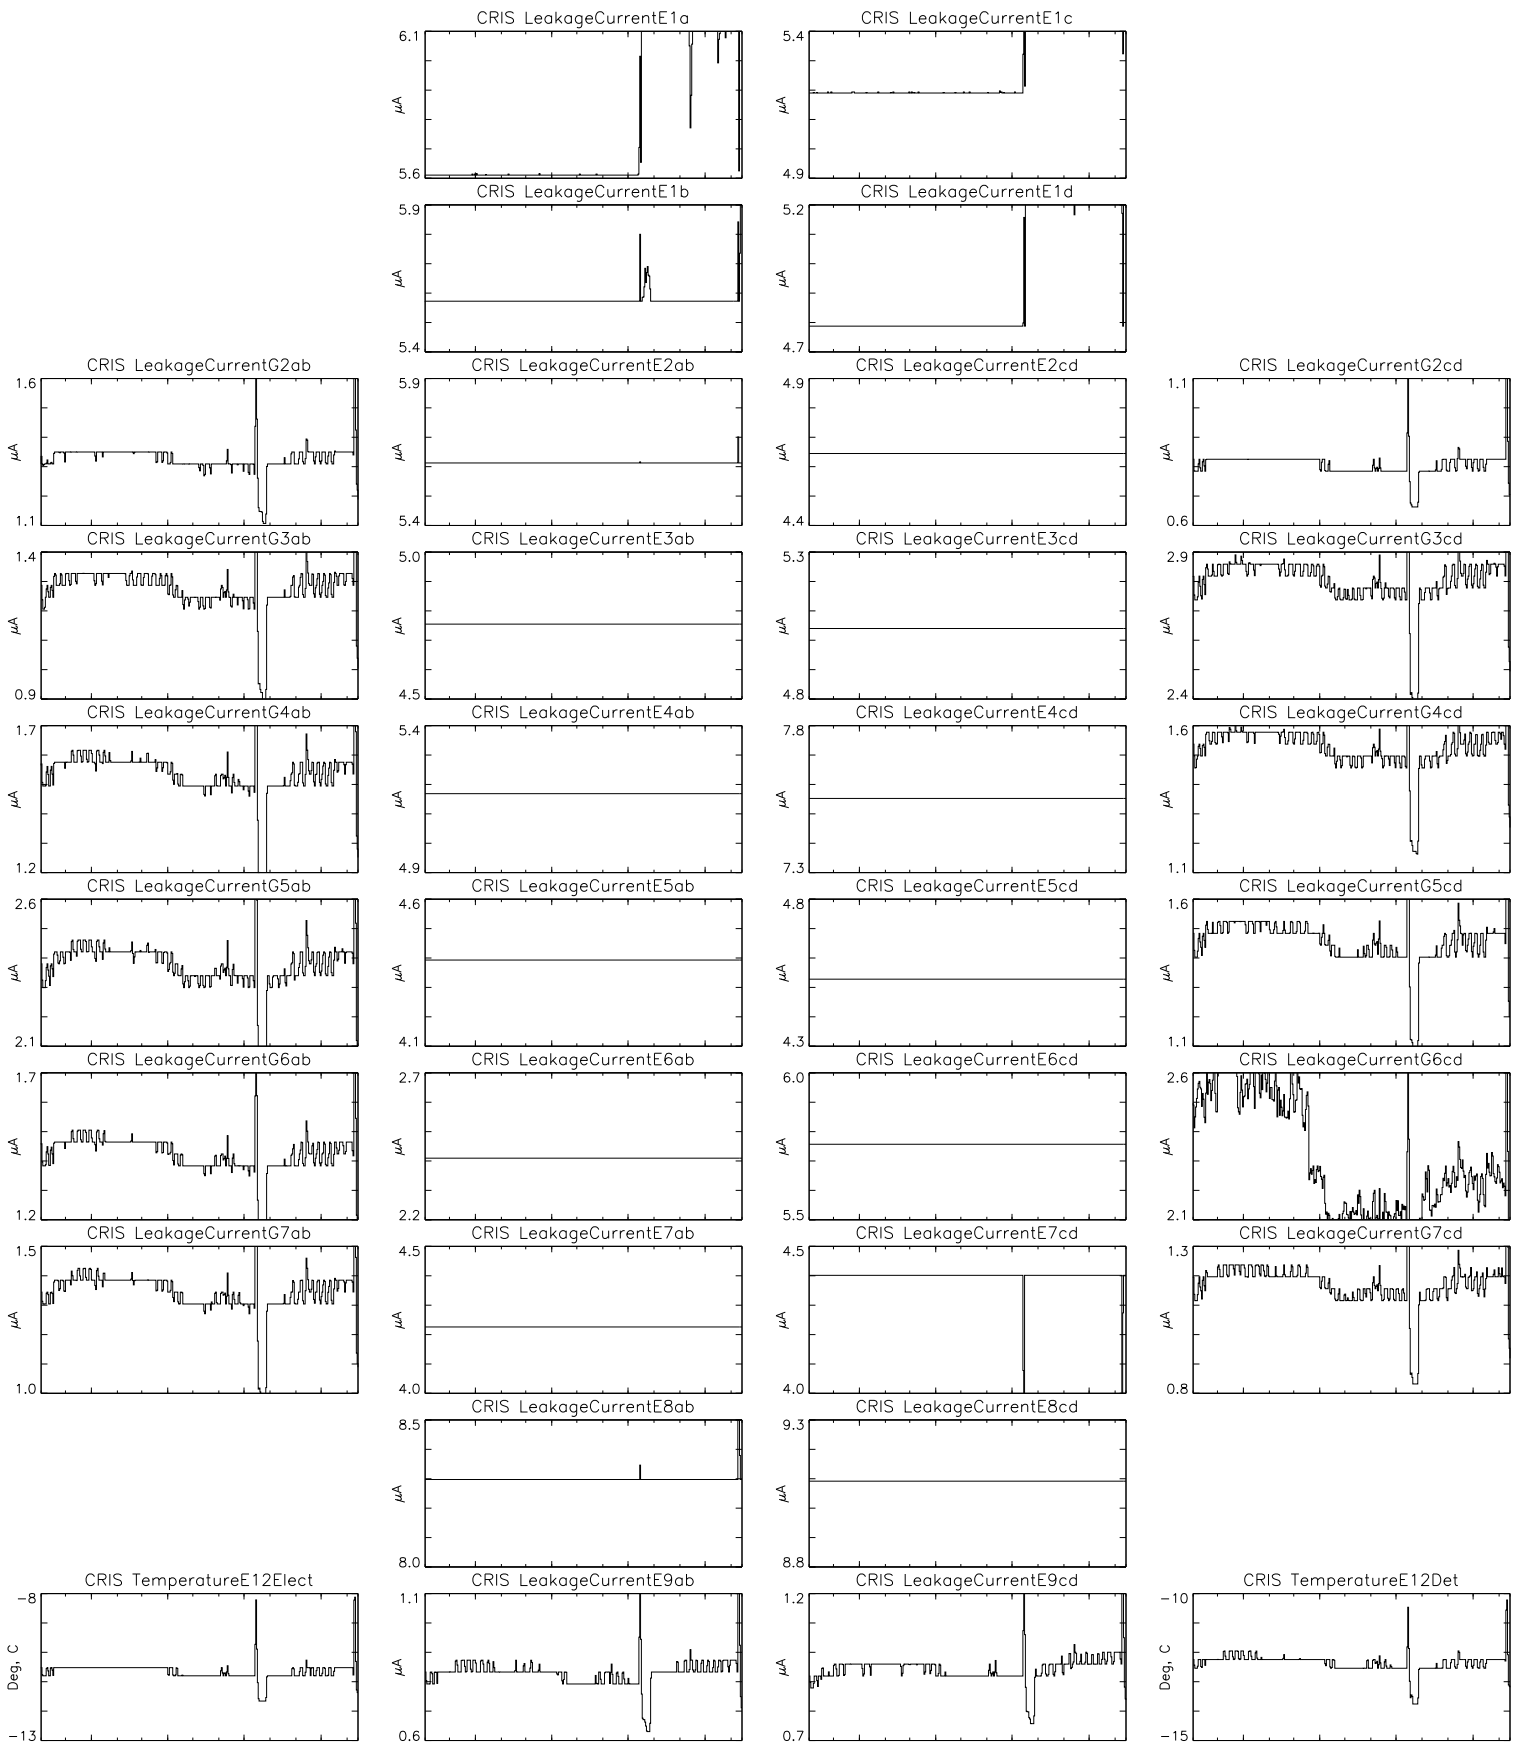

Bartels Rotation 2270-2283 – Daily Averages  
 (02-Nov-1999 thru 13-Nov-2000)  
 (306/1999 thru 318/2000)

Jan Apr Jul Oct  
 time (02-Nov-1999 to 14-Nov-2000)

Bartels Rotation 2270–2283 – Daily Averages  
 (02–Nov–1999 thru 13–Nov–2000)  
 (306/1999 thru 318/2000)

Jan

Apr

Jul

Oct

time (02–Nov–1999 to 14–Nov–2000)

Bartels Rotation 2270-2283 – Daily Averages  
(02-Nov-1999 thru 13-Nov-2000)  
(306/1999 thru 318/2000)

Jan Apr Jul Oct  
time (02-Nov-1999 to 14-Nov-2000)

Bartels Rotation 2270-2283 – Daily Averages  
 (02-Nov-1999 thru 13-Nov-2000)  
 (306/1999 thru 318/2000)

Jan Apr Jul Oct  
 time (02-Nov-1999 to 14-Nov-2000)