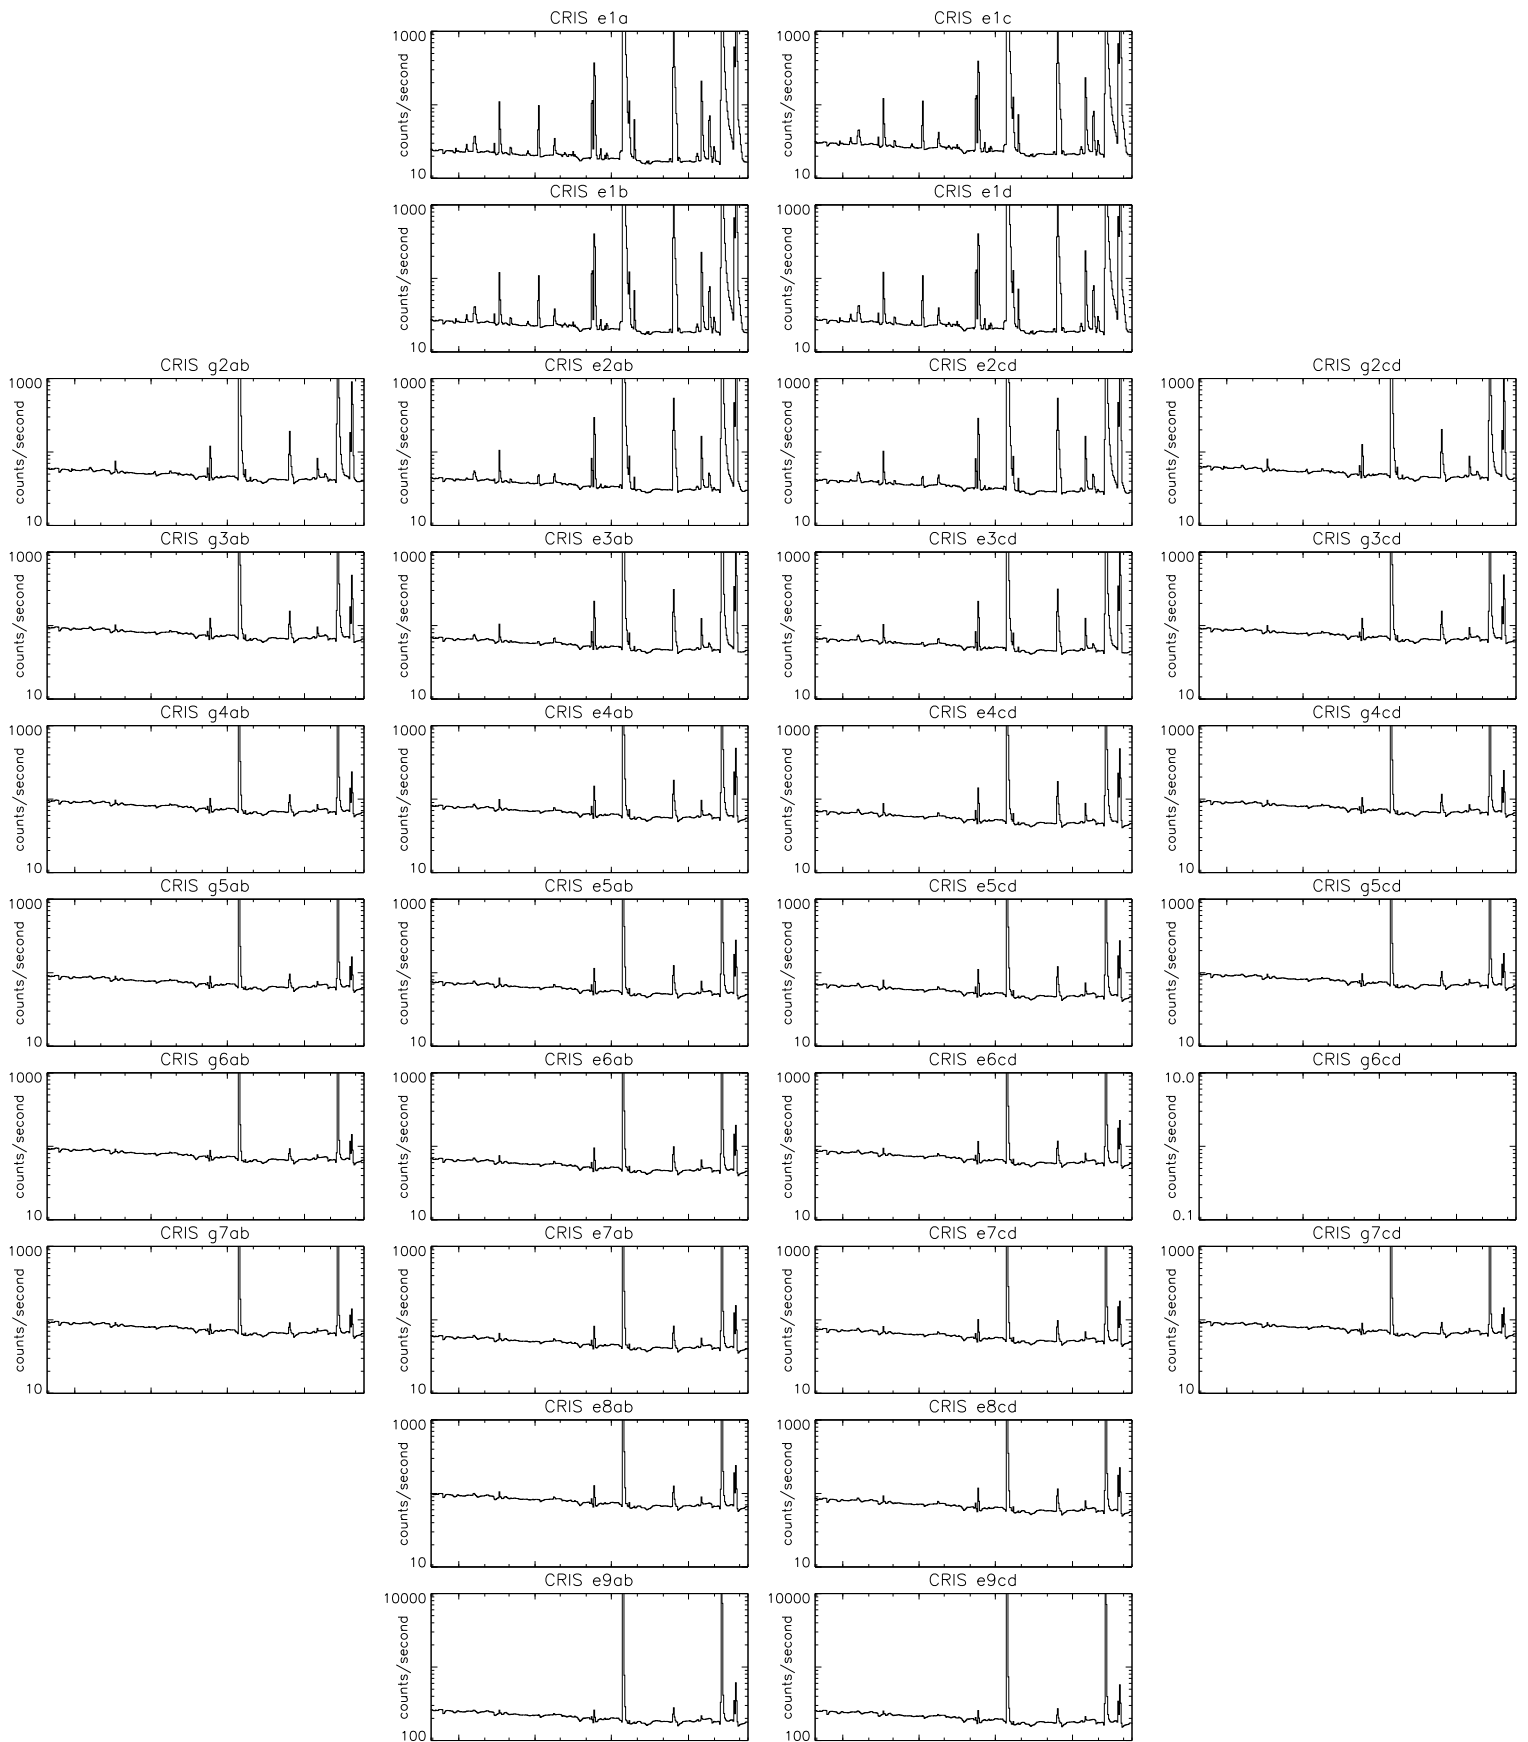

Bartels Rotation 2271-2284 – Daily Averages
 (29-Nov-1999 thru 10-Dec-2000)
 (333/1999 thru 345/2000)

Jan Apr Jul Oct
 time (29-Nov-1999 to 11-Dec-2000)

Bartels Rotation 2271-2284 – Daily Averages
 (29-Nov-1999 thru 10-Dec-2000)
 (333/1999 thru 345/2000)

Jan Apr Jul Oct
 time (29-Nov-1999 to 11-Dec-2000)

Bartels Rotation 2271-2284 – Daily Averages
(29-Nov-1999 thru 10-Dec-2000)
(333/1999 thru 345/2000)

Jan Apr Jul Oct
time (29-Nov-1999 to 11-Dec-2000)

Bartels Rotation 2271-2284 – Daily Averages
 (29-Nov-1999 thru 10-Dec-2000)
 (333/1999 thru 345/2000)