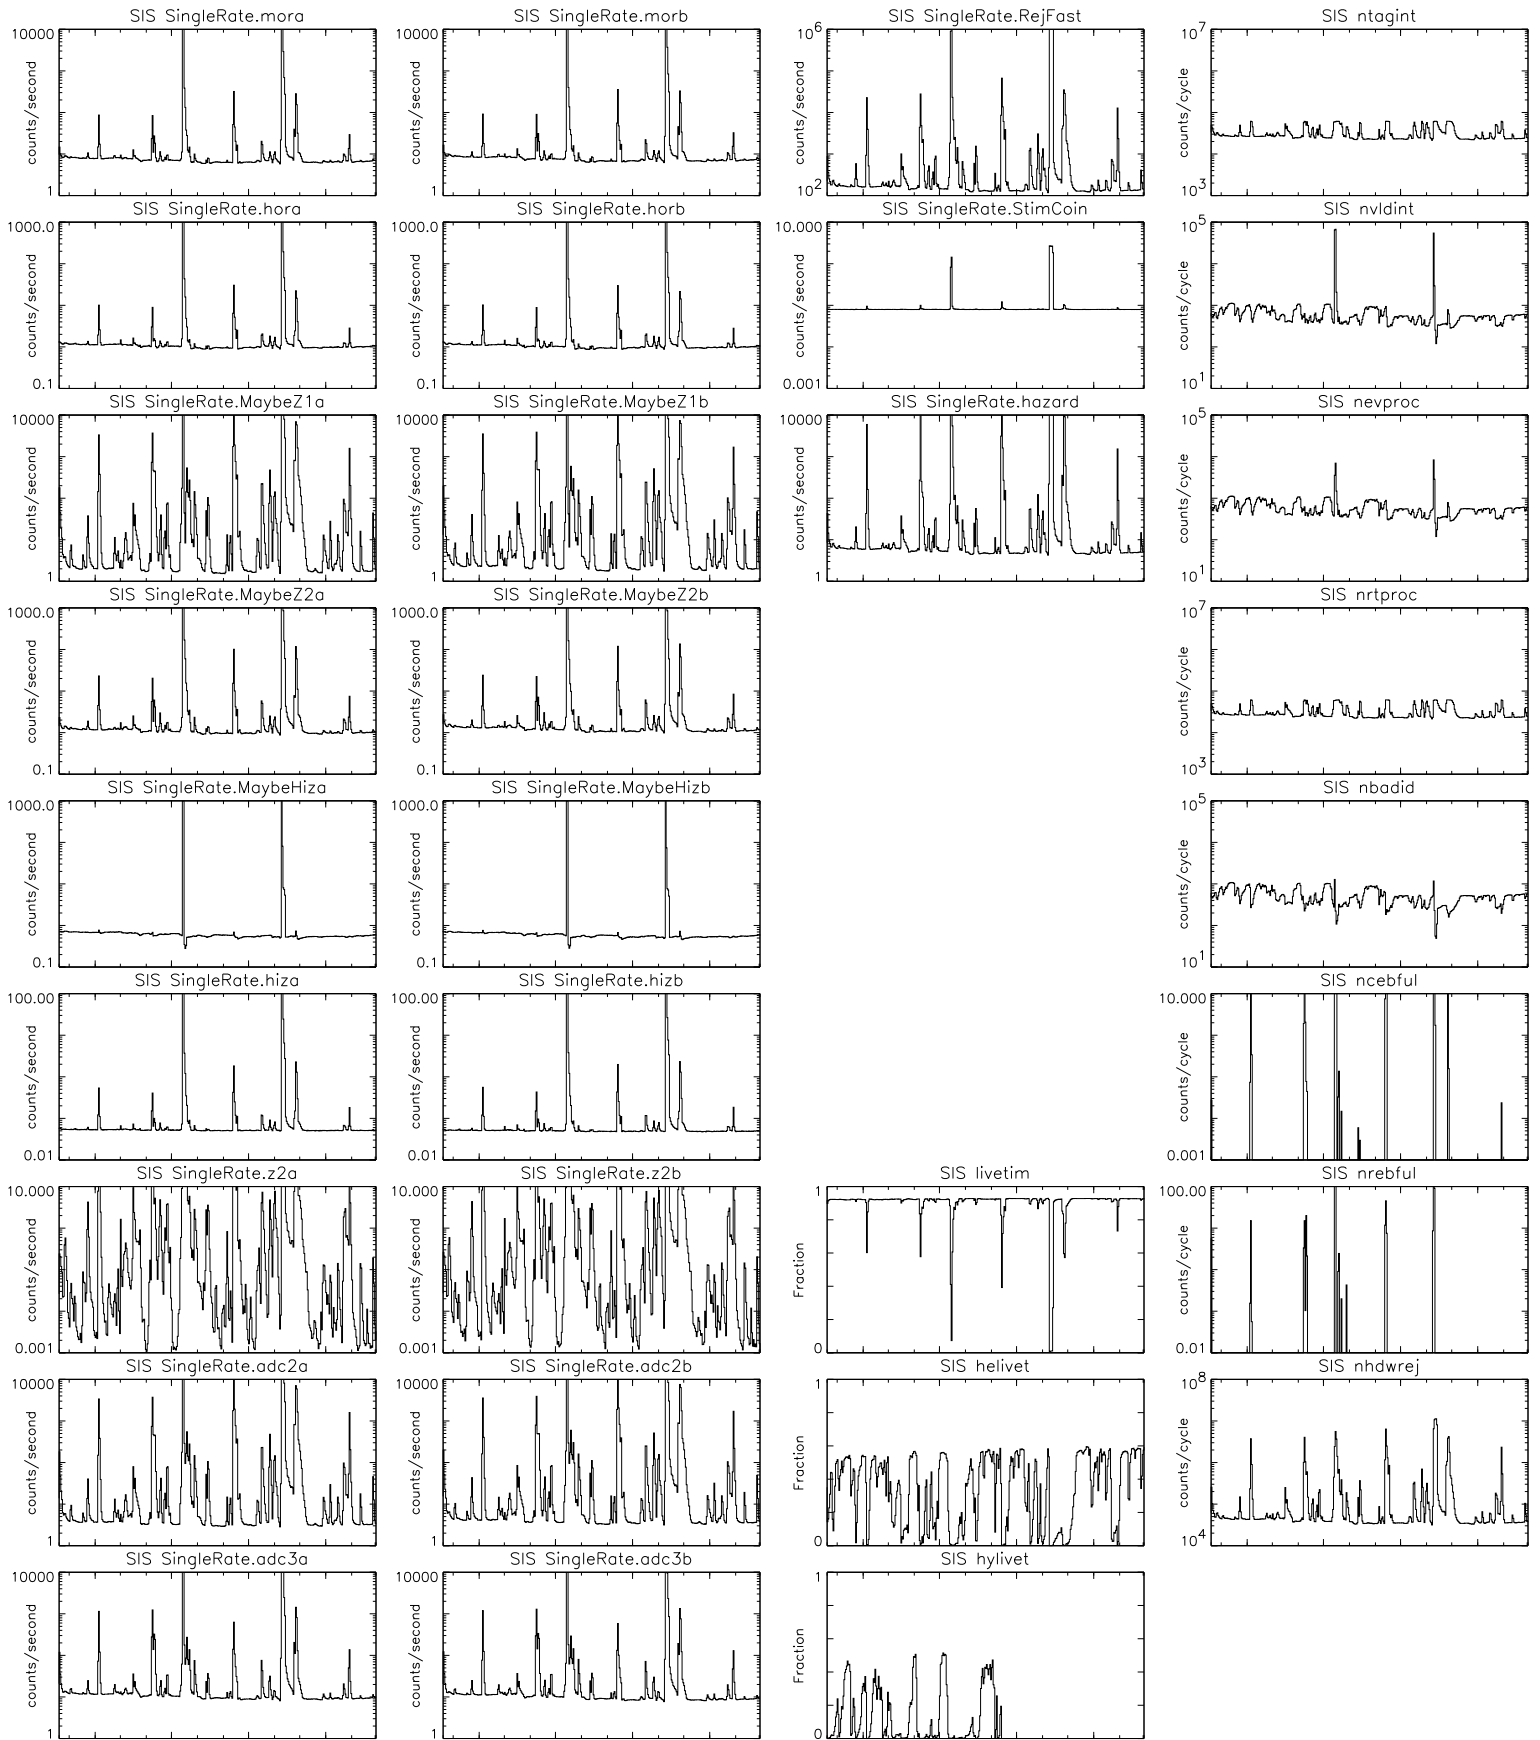

Bartels Rotation 2274-2287 – Daily Averages
(18-Feb-2000 thru 01-Mar-2001)
(049/2000 thru 060/2001)

Apr Jul Oct Jan
time (18-Feb-2000 to 02-Mar-2001)

Bartels Rotation 2274-2287 – Daily Averages
(18-Feb-2000 thru 01-Mar-2001)
(049/2000 thru 060/2001)

Apr Jul Oct Jan
time (18-Feb-2000 to 02-Mar-2001)

Bartels Rotation 2274–2287 – Daily Averages
 (18–Feb–2000 thru 01–Mar–2001)
 (049/2000 thru 060/2001)

Apr Jul Oct Jan
 time (18–Feb–2000 to 02–Mar–2001)