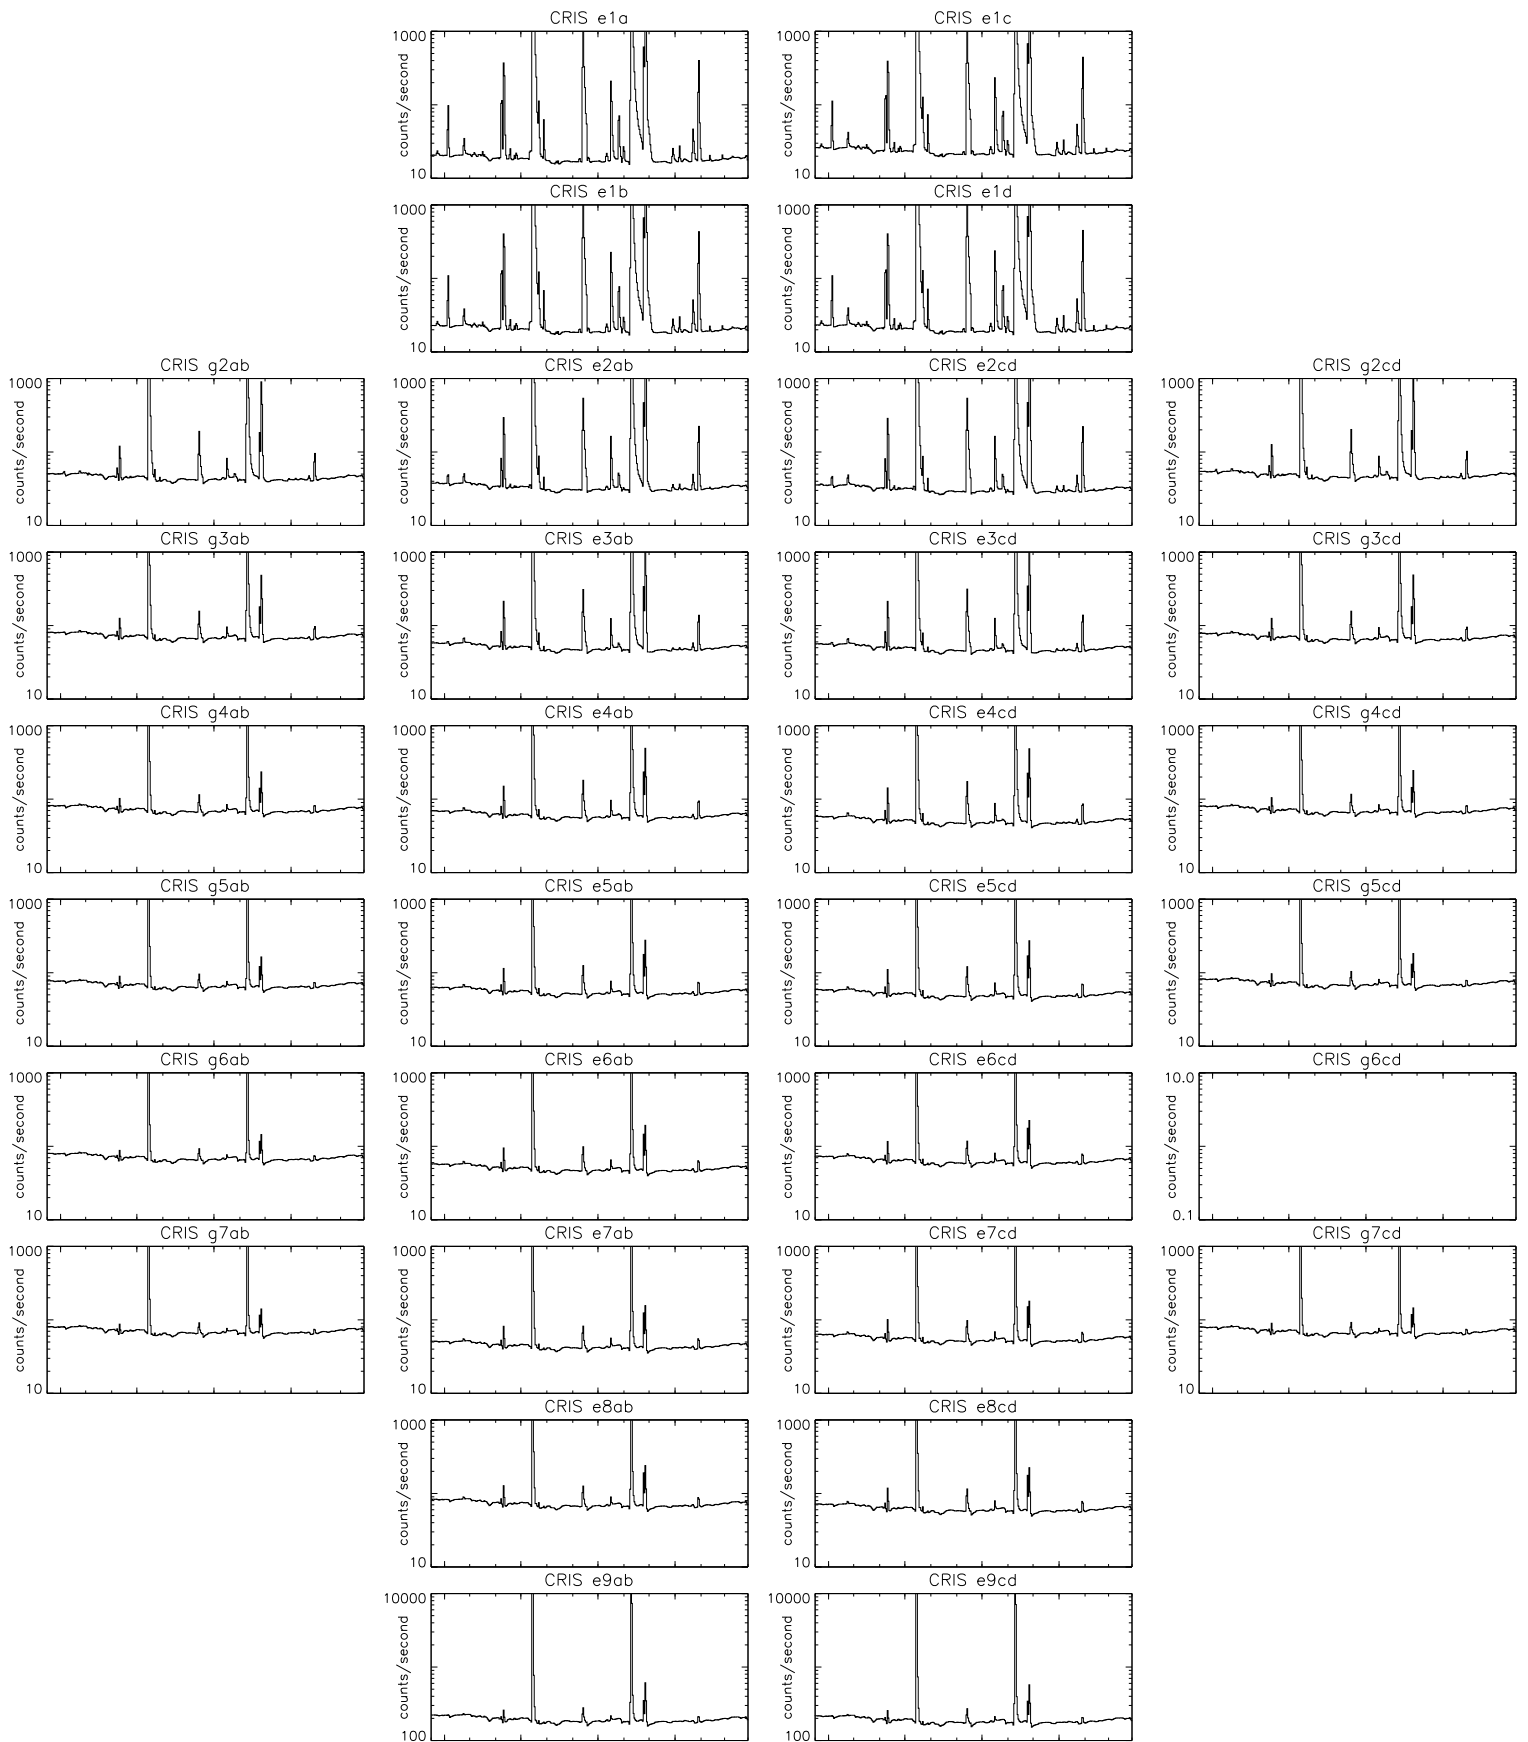

Bartels Rotation 2275-2288 – Daily Averages
 (16-Mar-2000 thru 28-Mar-2001)
 (076/2000 thru 087/2001)

Apr

Jul

Oct

Jan

time (16-Mar-2000 to 29-Mar-2001)

Bartels Rotation 2275-2288 – Daily Averages
 (16-Mar-2000 thru 28-Mar-2001)
 (076/2000 thru 087/2001)

Apr

Jul

Oct

Jan

time (16-Mar-2000 to 29-Mar-2001)

Bartels Rotation 2275-2288 – Daily Averages
(16-Mar-2000 thru 28-Mar-2001)
(076/2000 thru 087/2001)

Apr

Jul

Oct

Jan

time (16-Mar-2000 to 29-Mar-2001)

Bartels Rotation 2275-2288 – Daily Averages
 (16-Mar-2000 thru 28-Mar-2001)
 (076/2000 thru 087/2001)