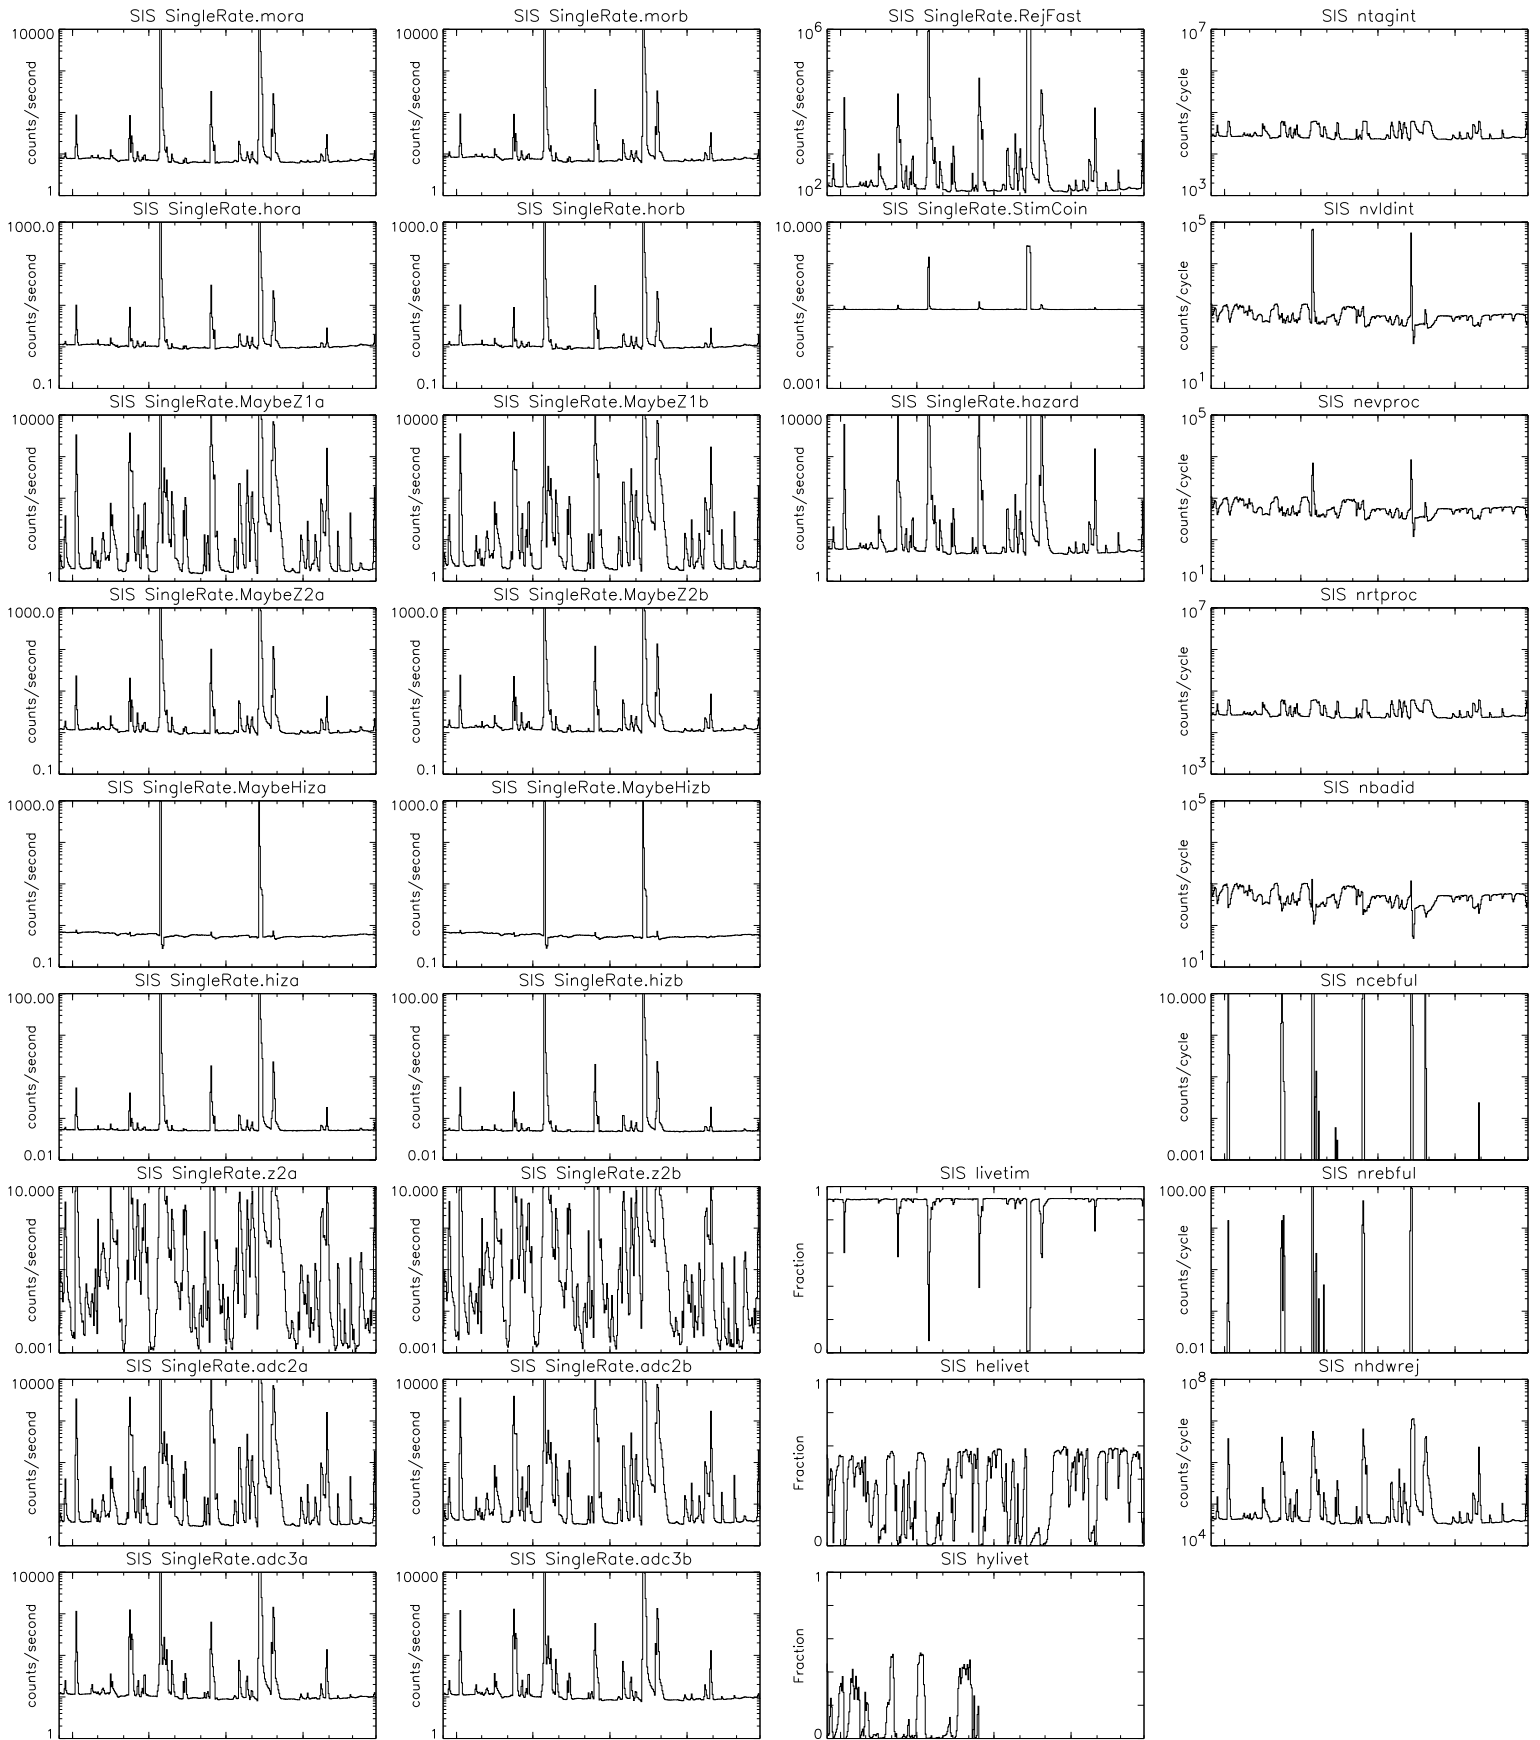

Bartels Rotation 2275-2288 – Daily Averages  
 (16-Mar-2000 thru 28-Mar-2001)  
 (076/2000 thru 087/2001)

Apr

Jul

Oct

Jan

time (16-Mar-2000 to 29-Mar-2001)

Bartels Rotation 2275-2288 – Daily Averages  
(16-Mar-2000 thru 28-Mar-2001)  
(076/2000 thru 087/2001)

Apr

Jul

Oct

Jan

time (16-Mar-2000 to 29-Mar-2001)

Bartels Rotation 2275-2288 – Daily Averages  
 (16-Mar-2000 thru 28-Mar-2001)  
 (076/2000 thru 087/2001)

Apr

Jul

Oct

Jan

time (16-Mar-2000 to 29-Mar-2001)