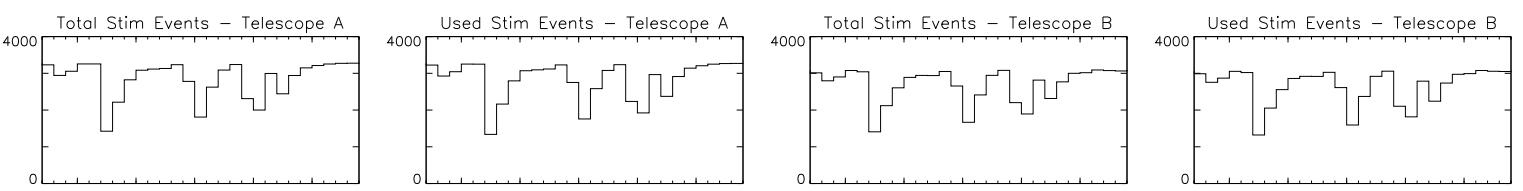

Bartels Rotation 2289
 Stim events – Daily fitted slope & offset
 (29–Mar–2001 thru 24–Apr–2001) (088/2001 thru 114/2001)

Apr 1 6 11 16 21
 time (29–Mar–2001 to 25–Apr–2001)