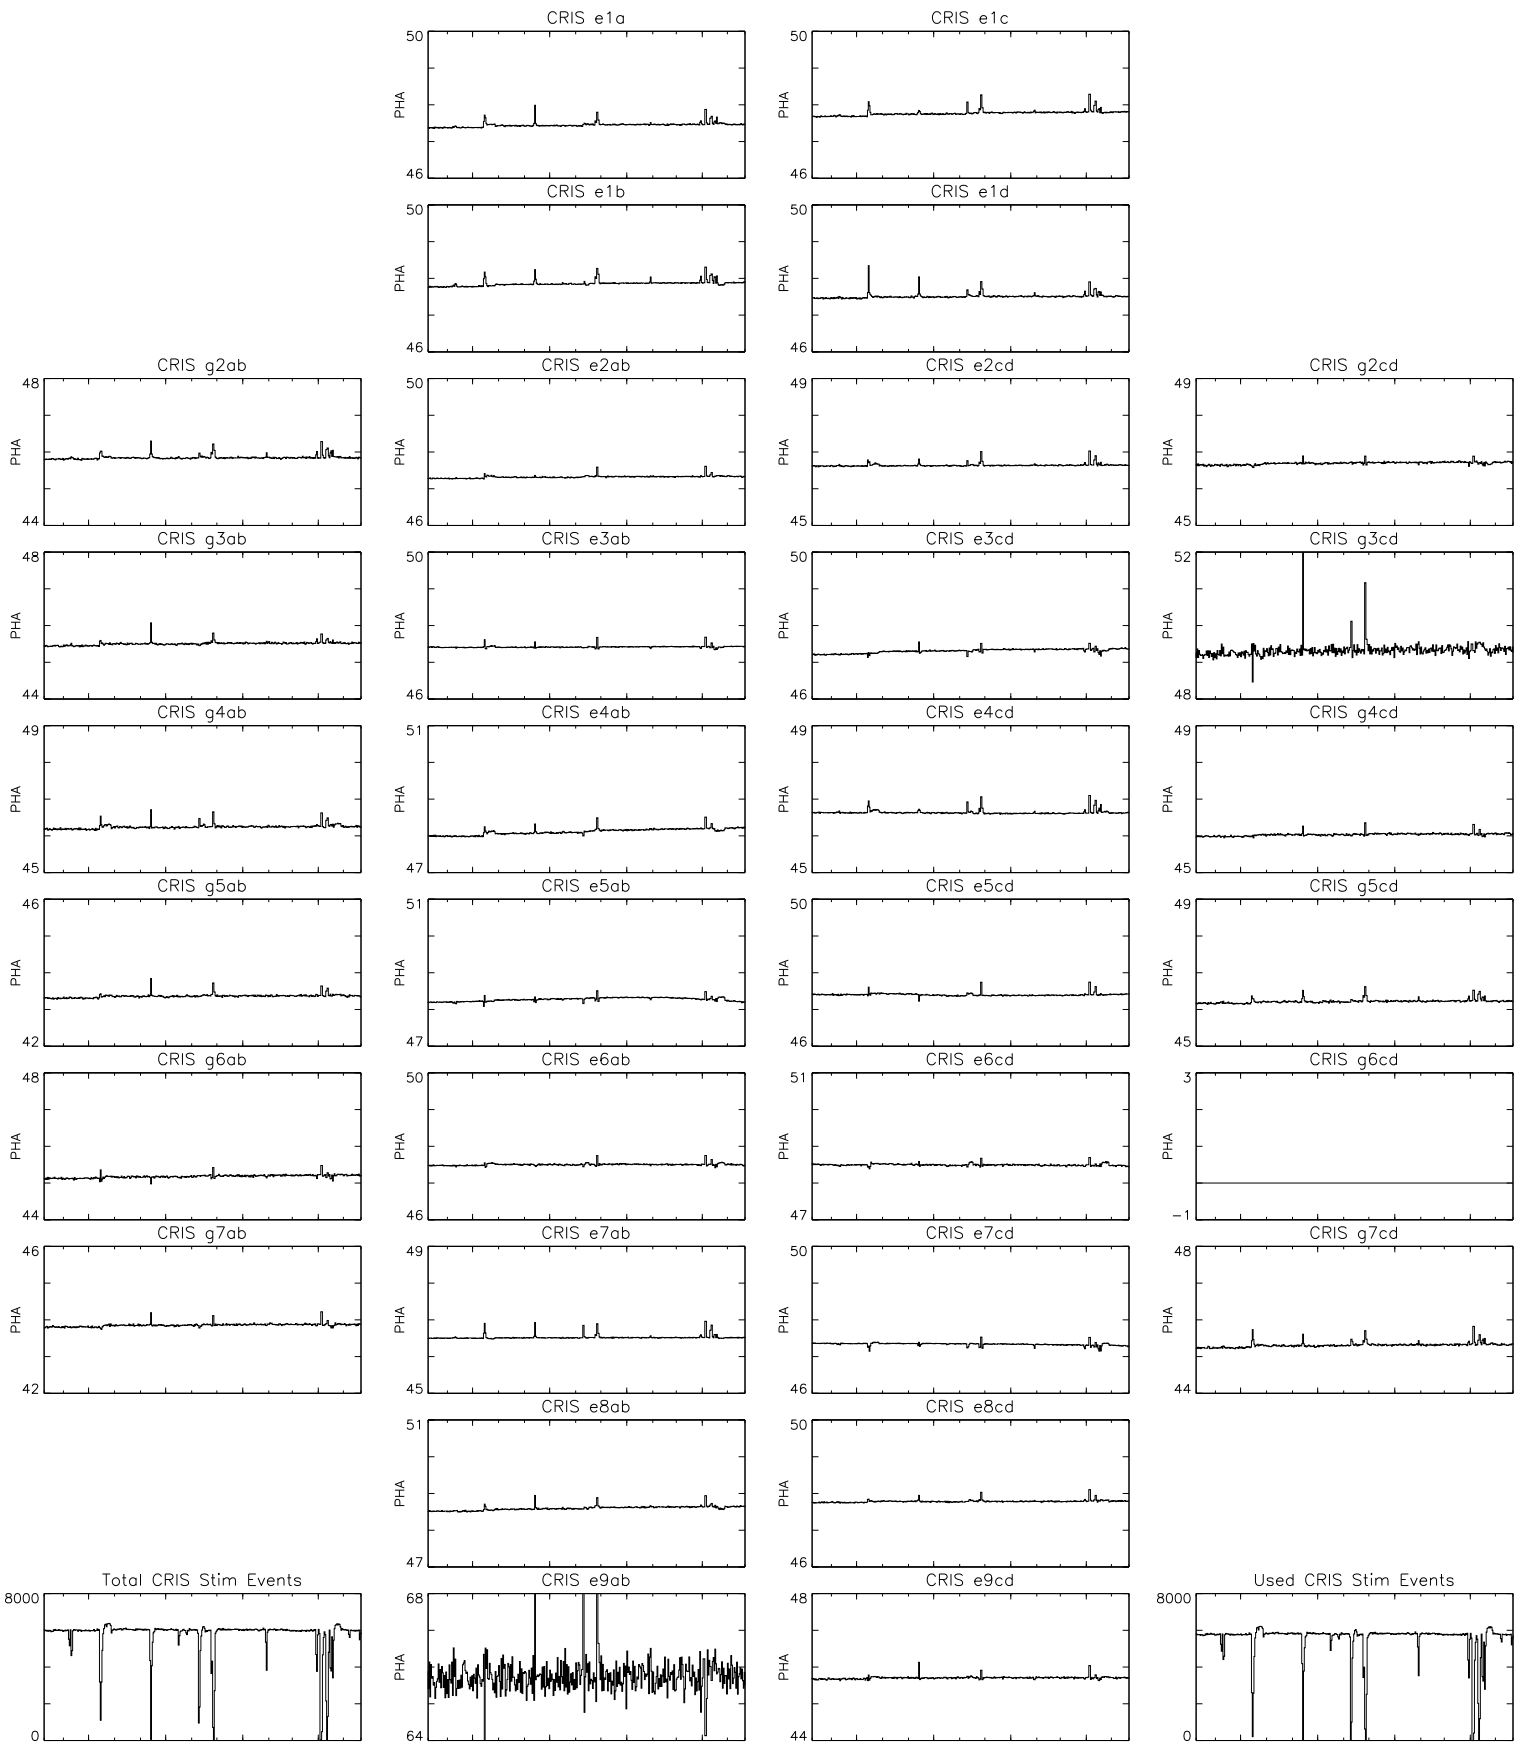

Bartels Rotation 2277–2290  
 Stim events – Daily fitted slope  
 (09–May–2000 thru 21–May–2001) (130/2000 thru 141/2001)

Bartels Rotation 2277–2290  
 Stim events – Daily fitted offset  
 (09–May–2000 thru 21–May–2001) (130/2000 thru 141/2001)

Jul
Oct
Jan
Apr

time (09–May–2000 to 22–May–2001)