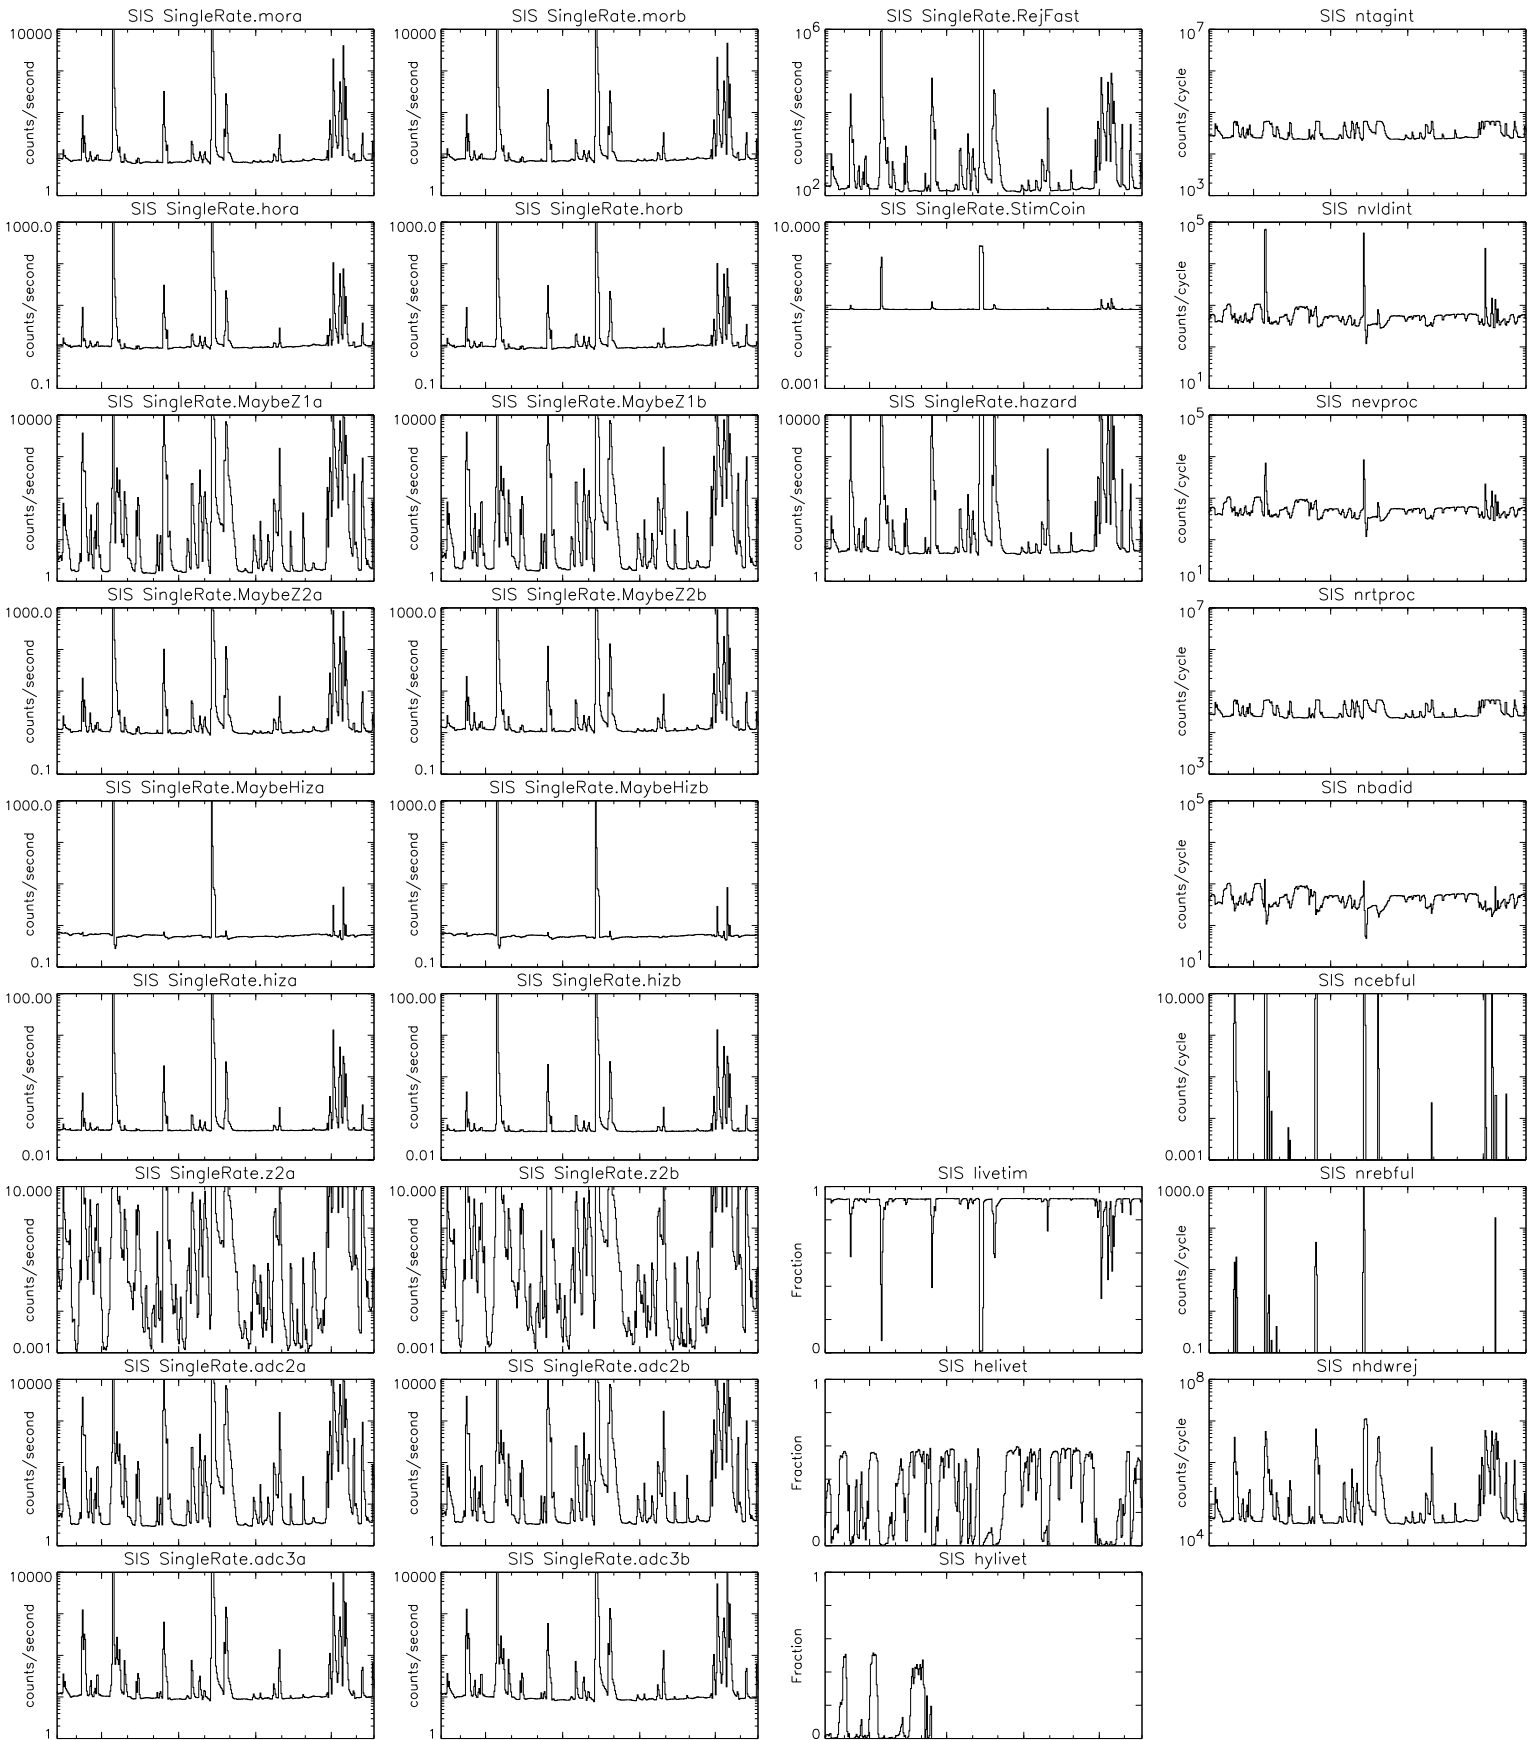

Bartels Rotation 2277-2290 – Daily Averages  
 (09-May-2000 thru 21-May-2001)  
 (130/2000 thru 141/2001)

Jul

Oct

Jan

Apr

time (09-May-2000 to 22-May-2001)

Bartels Rotation 2277-2290 – Daily Averages  
(09-May-2000 thru 21-May-2001)  
(130/2000 thru 141/2001)

Bartels Rotation 2277-2290 – Daily Averages  
 (09-May-2000 thru 21-May-2001)  
 (130/2000 thru 141/2001)

Jul

Oct

Jan

Apr

time (09-May-2000 to 22-May-2001)