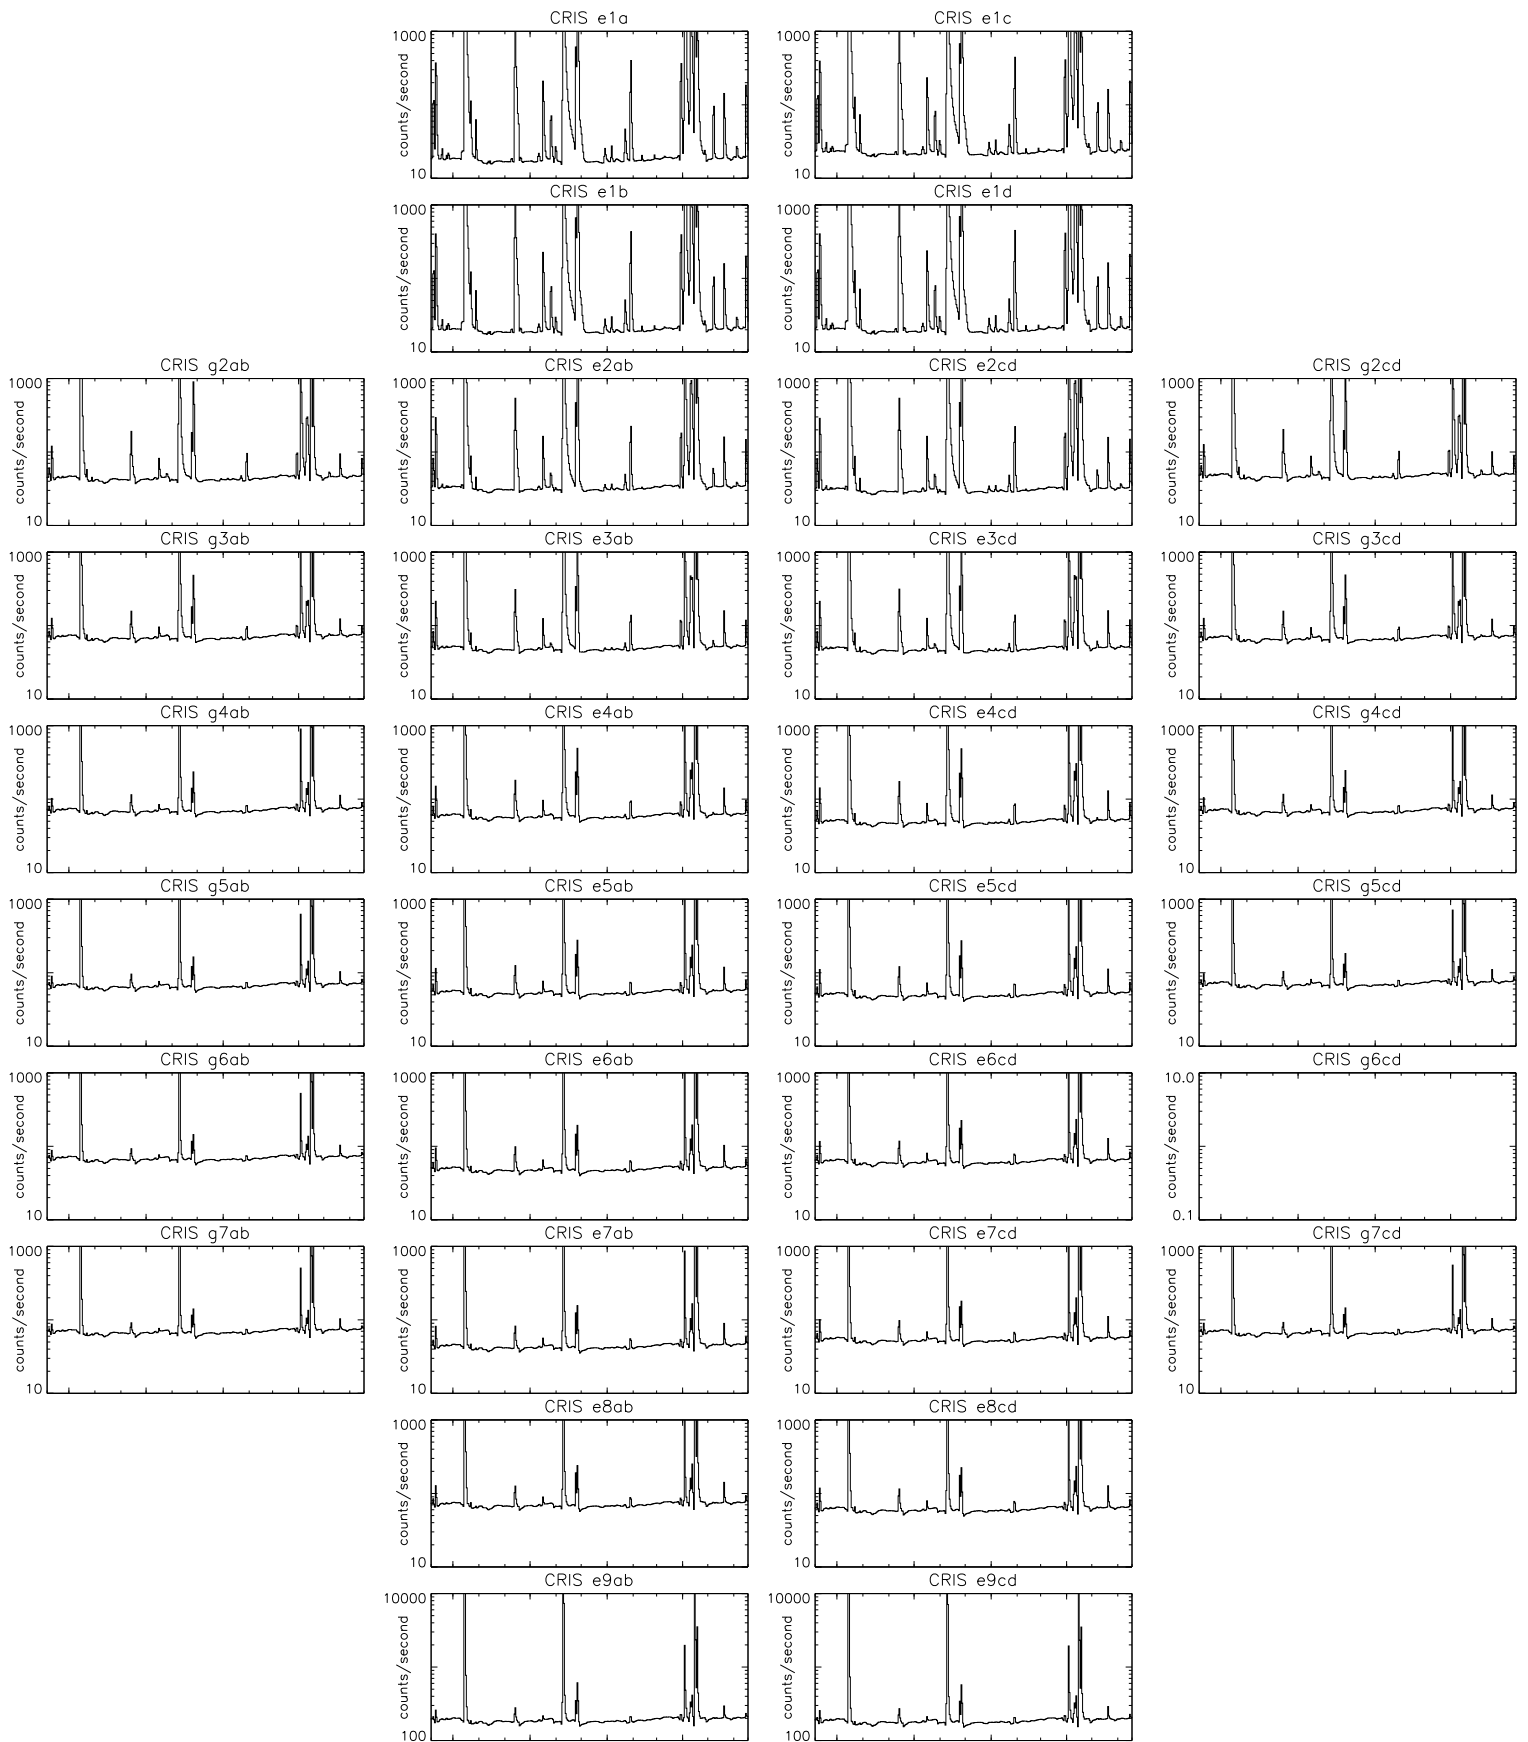

Bartels Rotation 2278-2291 – Daily Averages
 (05-Jun-2000 thru 17-Jun-2001)
 (157/2000 thru 168/2001)

Jul Oct Jan Apr
 time (05-Jun-2000 to 18-Jun-2001)

Bartels Rotation 2278-2291 – Daily Averages
 (05-Jun-2000 thru 17-Jun-2001)
 (157/2000 thru 168/2001)

Jul Oct Jan Apr
 time (05-Jun-2000 to 18-Jun-2001)

Bartels Rotation 2278-2291 – Daily Averages
(05-Jun-2000 thru 17-Jun-2001)
(157/2000 thru 168/2001)

Jul

Oct

Jan

Apr

time (05-Jun-2000 to 18-Jun-2001)

Bartels Rotation 2278-2291 – Daily Averages
 (05-Jun-2000 thru 17-Jun-2001)
 (157/2000 thru 168/2001)