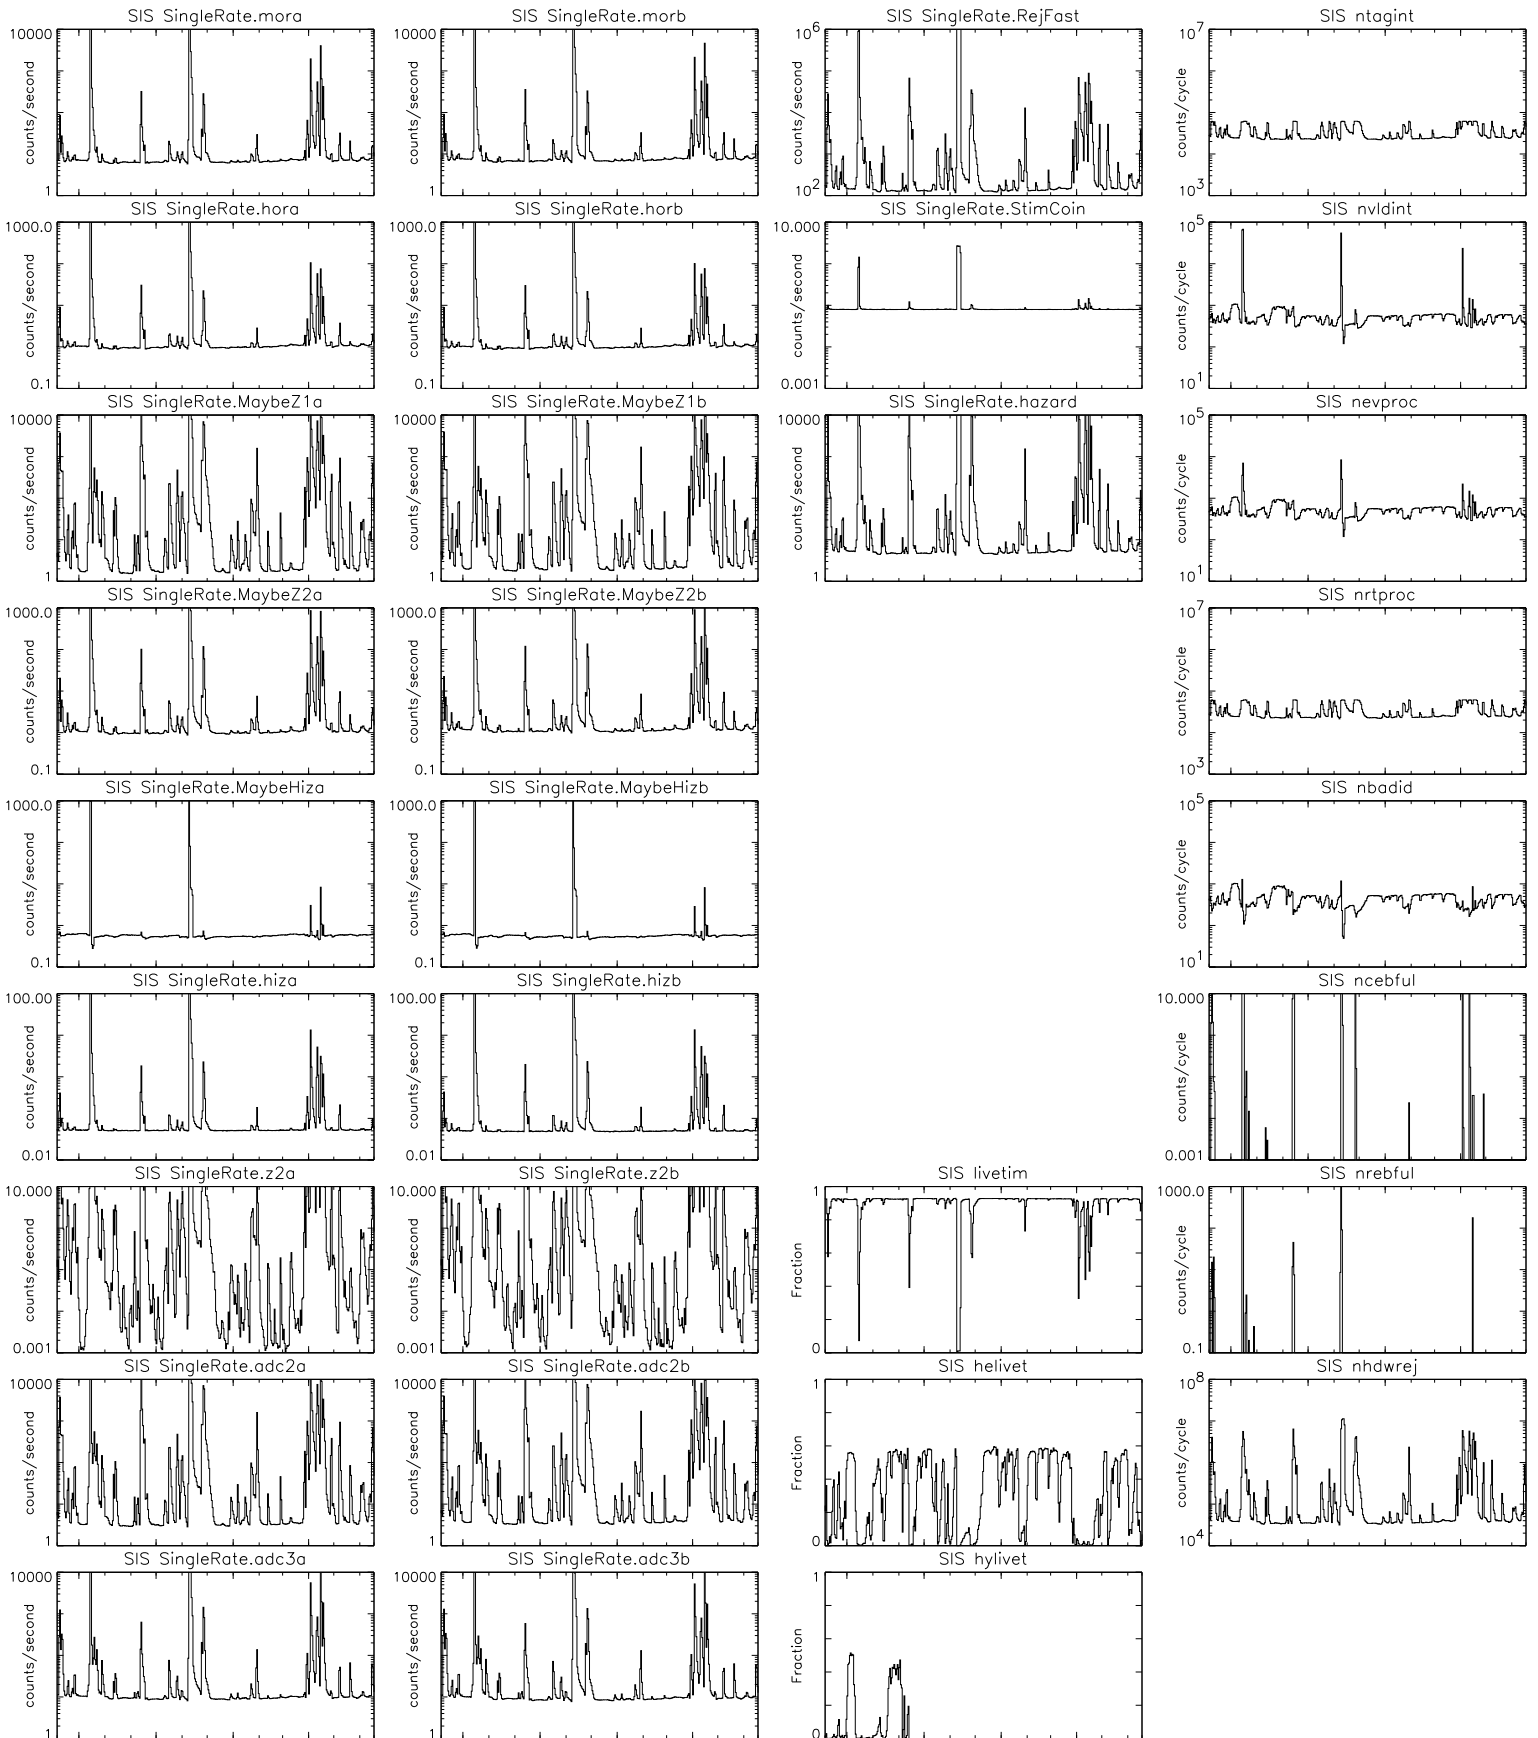

Bartels Rotation 2278-2291 – Daily Averages
 (05-Jun-2000 thru 17-Jun-2001)
 (157/2000 thru 168/2001)

Jul

Oct

Jan

Apr

time (05-Jun-2000 to 18-Jun-2001)

Bartels Rotation 2278-2291 – Daily Averages
(05-Jun-2000 thru 17-Jun-2001)
(157/2000 thru 168/2001)

Jul Oct Jan Apr
time (05-Jun-2000 to 18-Jun-2001)

Bartels Rotation 2278-2291 – Daily Averages
 (05-Jun-2000 thru 17-Jun-2001)
 (157/2000 thru 168/2001)

Jul Oct Jan Apr
 time (05-Jun-2000 to 18-Jun-2001)