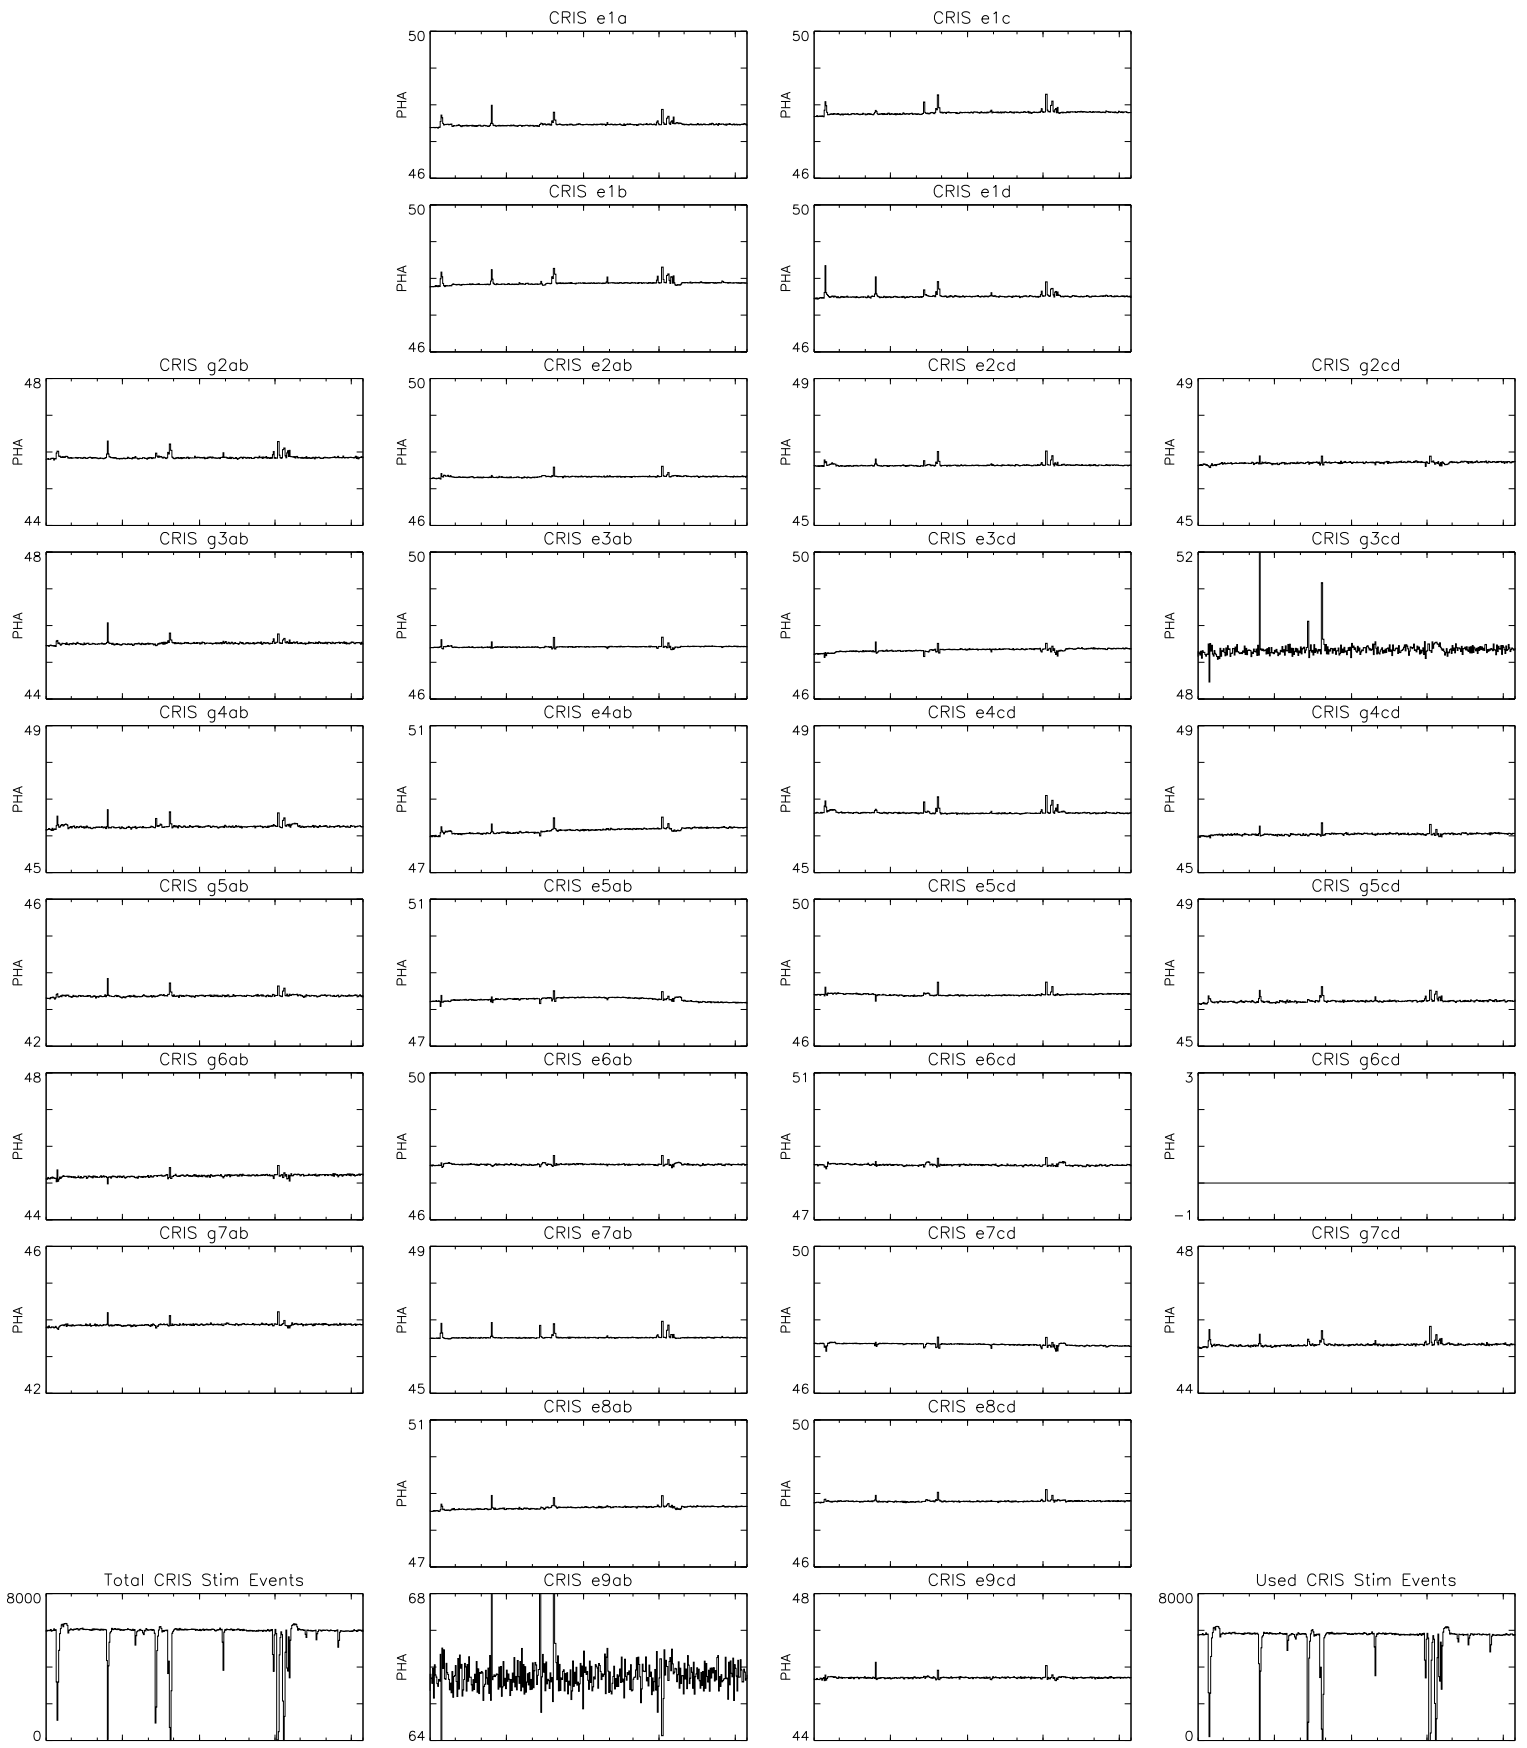

Bartels Rotation 2279–2292
Stim events – Daily fitted slope
(02–Jul–2000 thru 14–Jul–2001) (184/2000 thru 195/2001)

Oct Jan Apr Jul
time (02–Jul–2000 to 15–Jul–2001)

Bartels Rotation 2279–2292
 Stim events – Daily fitted offset
 (02–Jul–2000 thru 14–Jul–2001) (184/2000 thru 195/2001)

Oct Jan Apr Jul
 time (02–Jul–2000 to 15–Jul–2001)