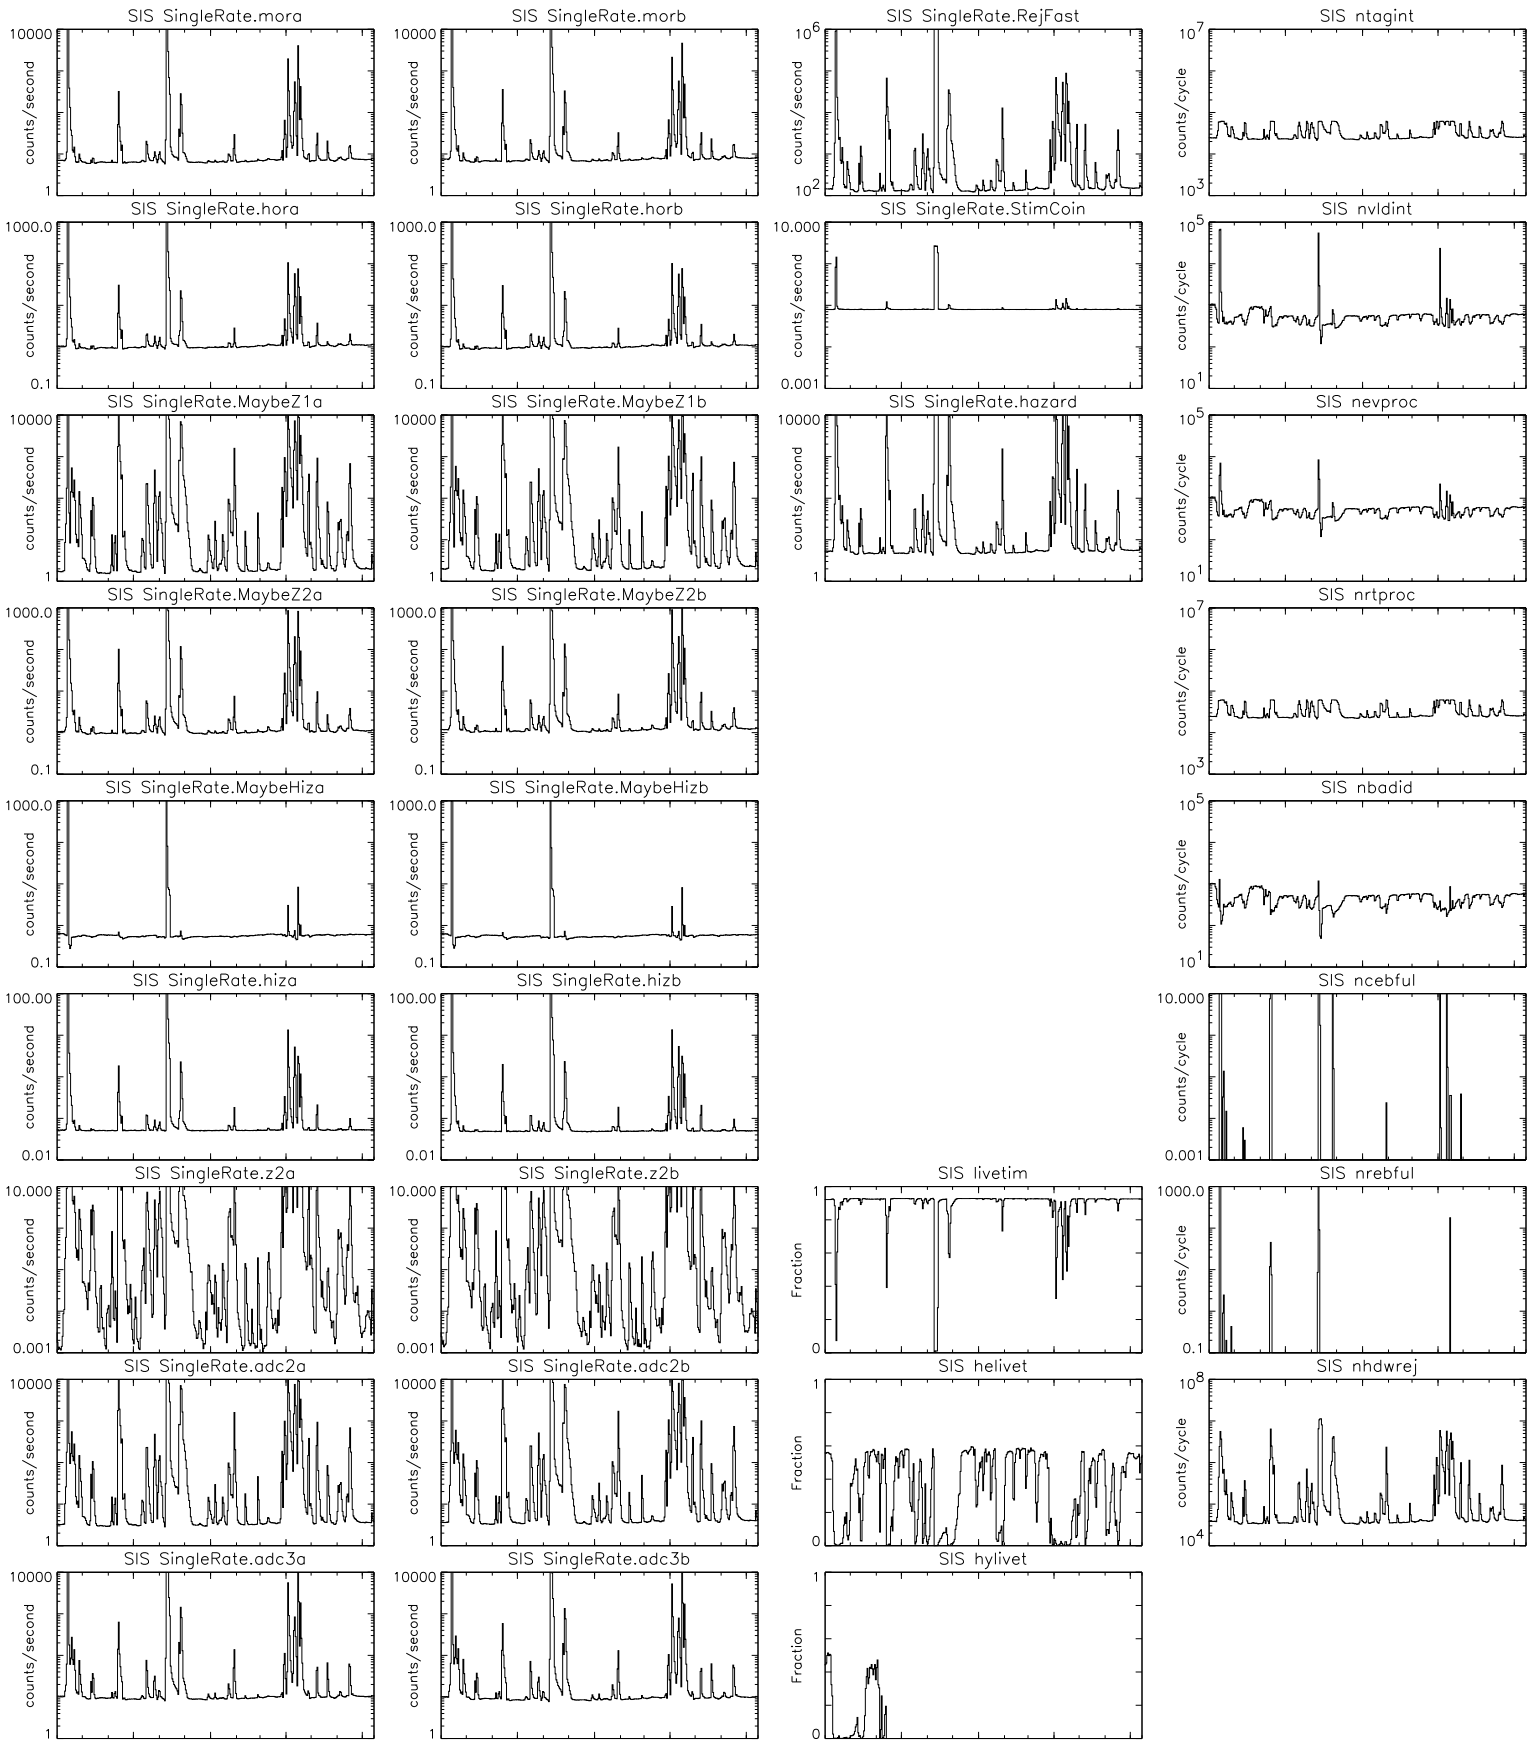

Bartels Rotation 2279-2292 – Daily Averages
 (02-Jul-2000 thru 14-Jul-2001)
 (184/2000 thru 195/2001)

Oct Jan Apr Jul
 time (02-Jul-2000 to 15-Jul-2001)

Bartels Rotation 2279-2292 – Daily Averages
(02-Jul-2000 thru 14-Jul-2001)
(184/2000 thru 195/2001)

Oct Jan Apr Jul
time (02-Jul-2000 to 15-Jul-2001)

Bartels Rotation 2279-2292 – Daily Averages
 (02-Jul-2000 thru 14-Jul-2001)
 (184/2000 thru 195/2001)

Oct Jan Apr Jul
 time (02-Jul-2000 to 15-Jul-2001)