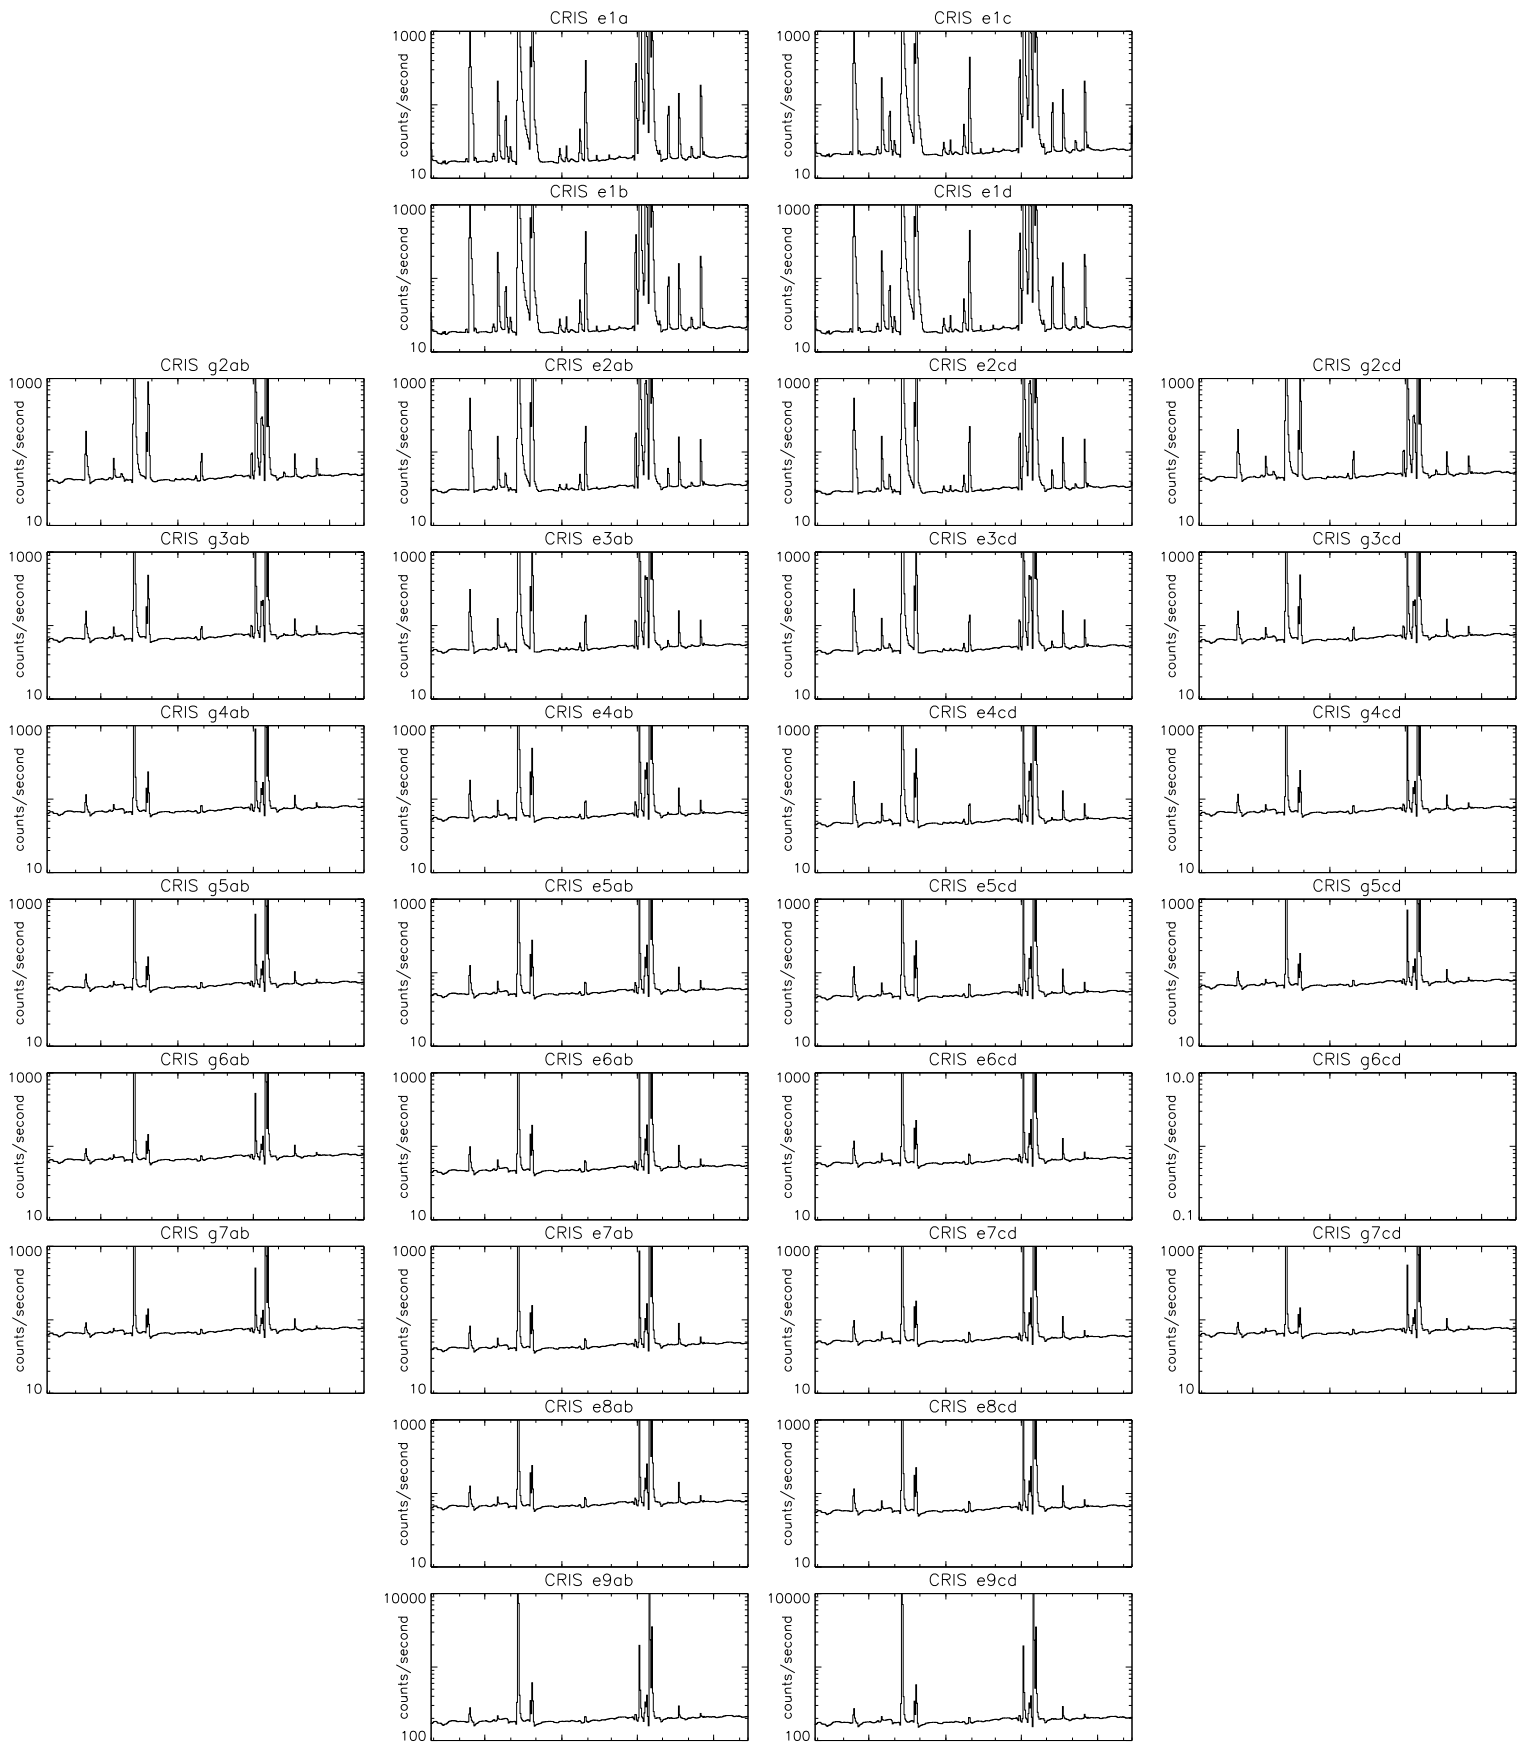

Bartels Rotation 2280-2293 – Daily Averages  
 (29-Jul-2000 thru 10-Aug-2001)  
 (211/2000 thru 222/2001)

Oct

Jan

Apr

Jul

time (29-Jul-2000 to 11-Aug-2001)

Bartels Rotation 2280-2293 – Daily Averages  
 (29-Jul-2000 thru 10-Aug-2001)  
 (211/2000 thru 222/2001)

Oct Jan Apr Jul  
 time (29-Jul-2000 to 11-Aug-2001)

Bartels Rotation 2280-2293 – Daily Averages  
(29-Jul-2000 thru 10-Aug-2001)  
(211/2000 thru 222/2001)

Oct Jan Apr Jul  
time (29-Jul-2000 to 11-Aug-2001)

Bartels Rotation 2280-2293 – Daily Averages  
 (29-Jul-2000 thru 10-Aug-2001)  
 (211/2000 thru 222/2001)