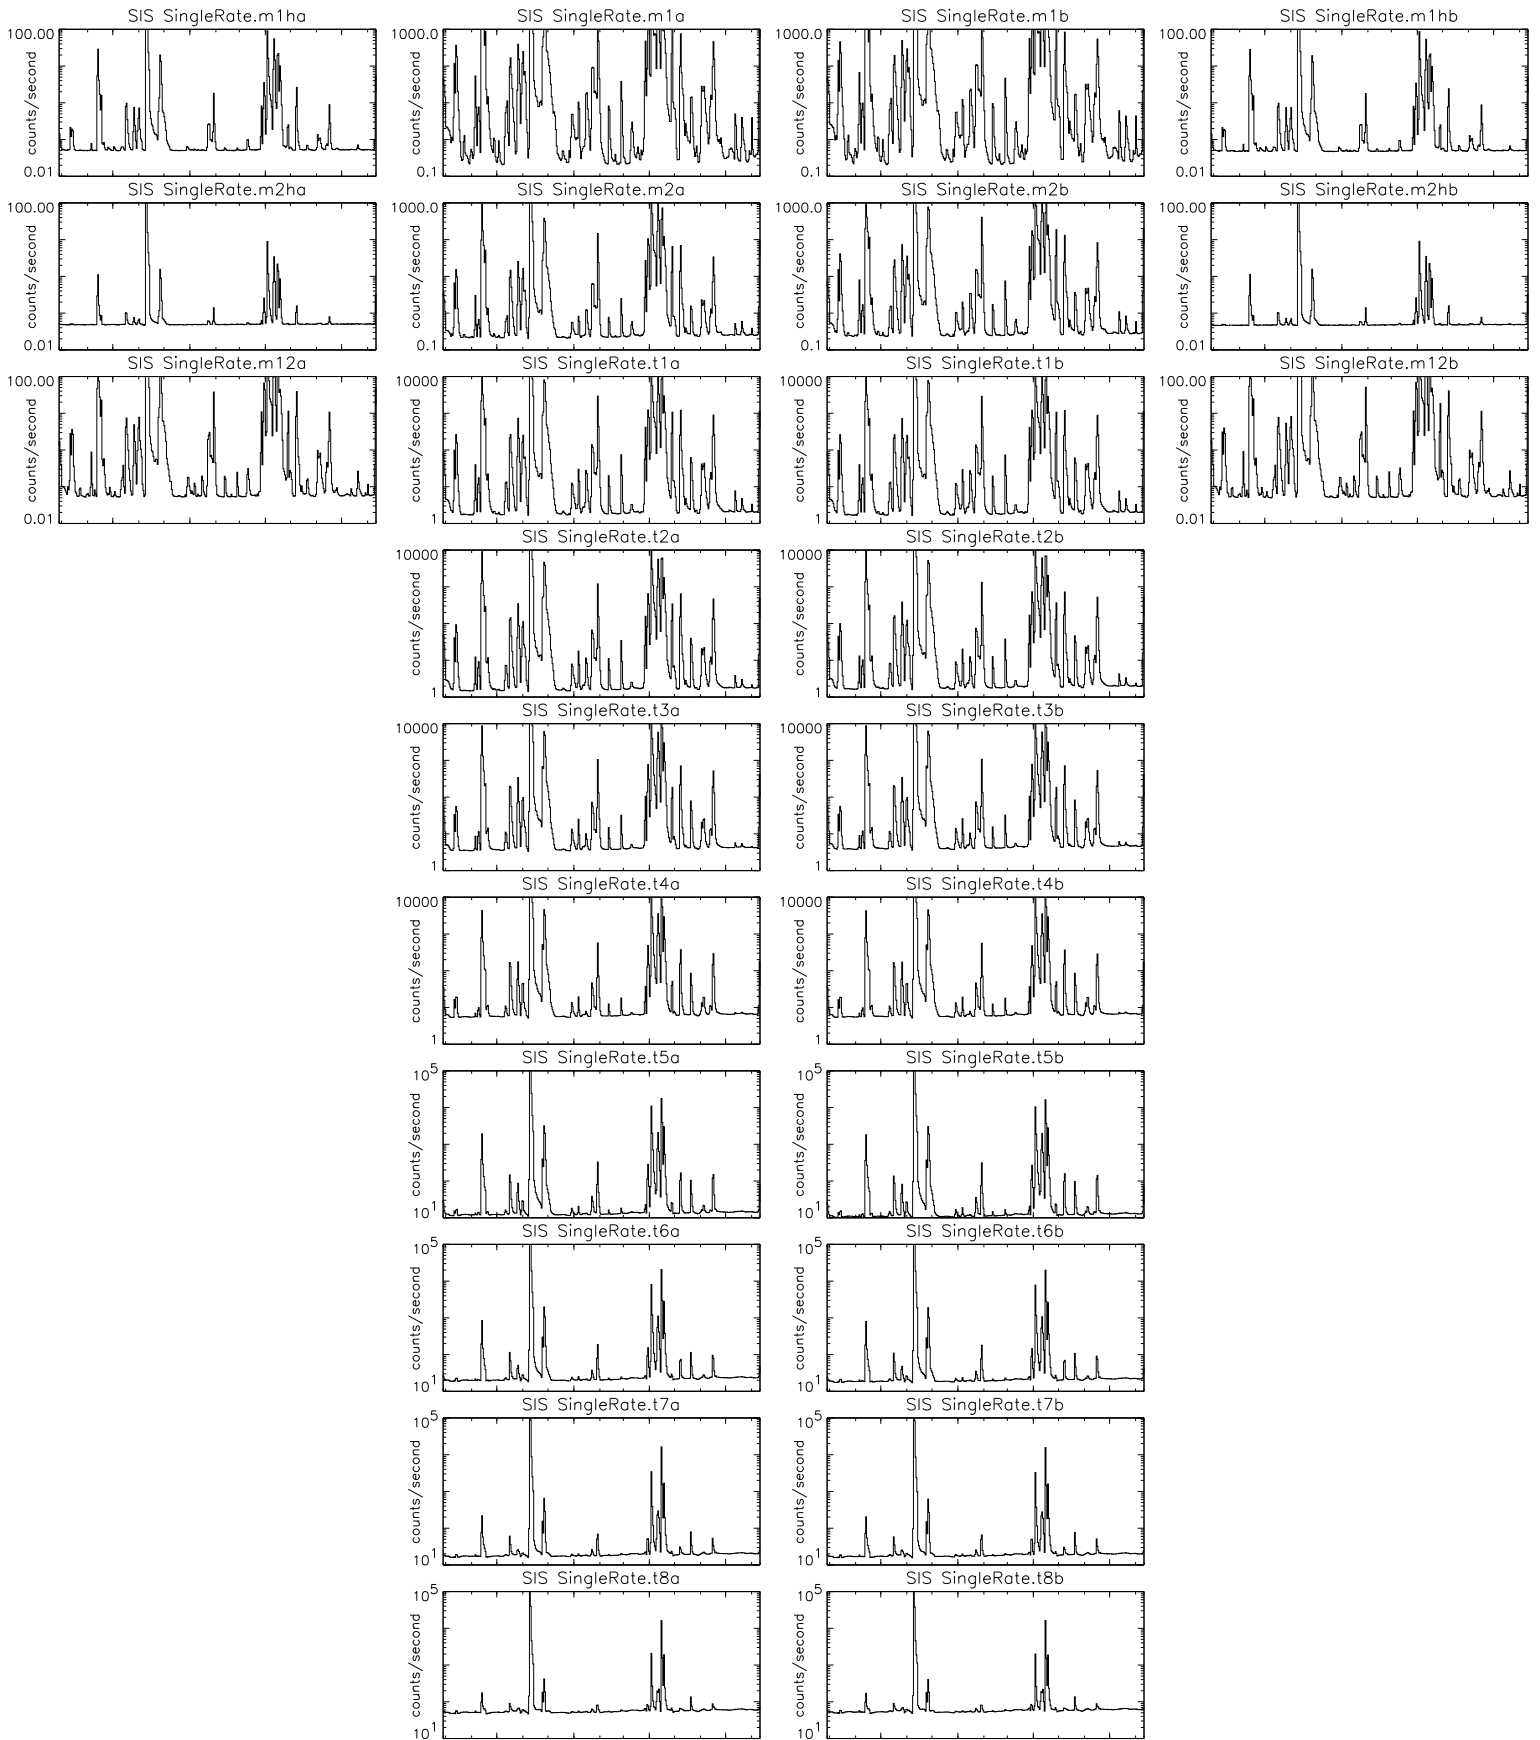

Bartels Rotation 2280-2293 – Daily Averages
(29-Jul-2000 thru 10-Aug-2001)
(211/2000 thru 222/2001)

Oct Jan Apr Jul
time (29-Jul-2000 to 11-Aug-2001)

Bartels Rotation 2280-2293 – Daily Averages
(29-Jul-2000 thru 10-Aug-2001)
(211/2000 thru 222/2001)

Oct Jan Apr Jul
time (29-Jul-2000 to 11-Aug-2001)

Bartels Rotation 2280-2293 – Daily Averages
 (29-Jul-2000 thru 10-Aug-2001)
 (211/2000 thru 222/2001)

Oct Jan Apr Jul
 time (29-Jul-2000 to 11-Aug-2001)