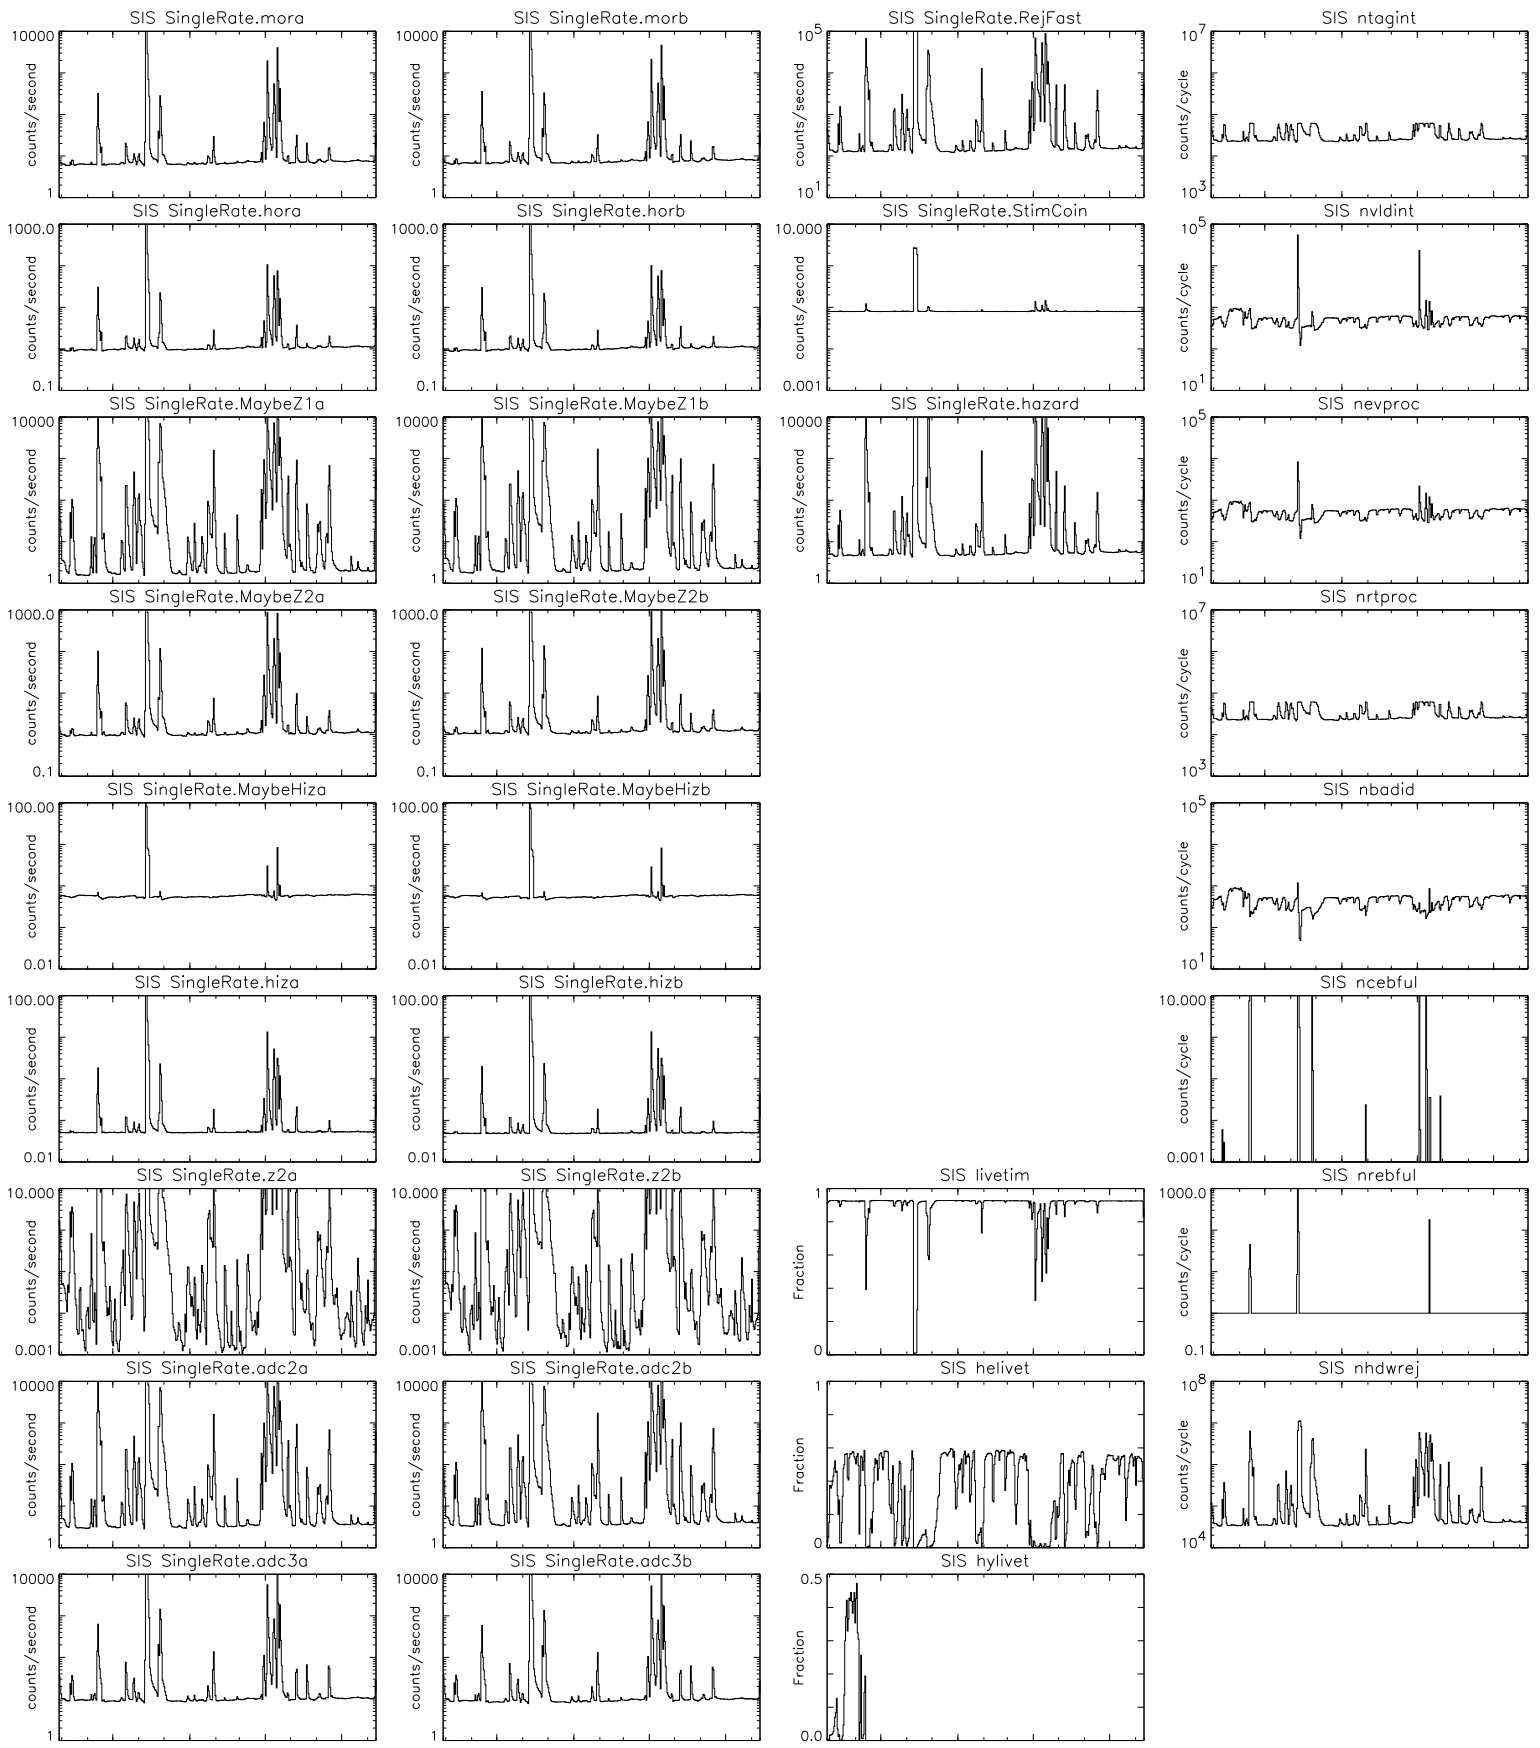

Bartels Rotation 2280-2293 – Daily Averages
(29-Jul-2000 thru 10-Aug-2001)
(211/2000 thru 222/2001)

Oct Jan Apr Jul
time (29-Jul-2000 to 11-Aug-2001)

Bartels Rotation 2280-2293 – Daily Averages
(29-Jul-2000 thru 10-Aug-2001)
(211/2000 thru 222/2001)

Oct Jan Apr Jul
time (29-Jul-2000 to 11-Aug-2001)

Bartels Rotation 2280-2293 – Daily Averages
 (29-Jul-2000 thru 10-Aug-2001)
 (211/2000 thru 222/2001)

Oct Jan Apr Jul
 time (29-Jul-2000 to 11-Aug-2001)