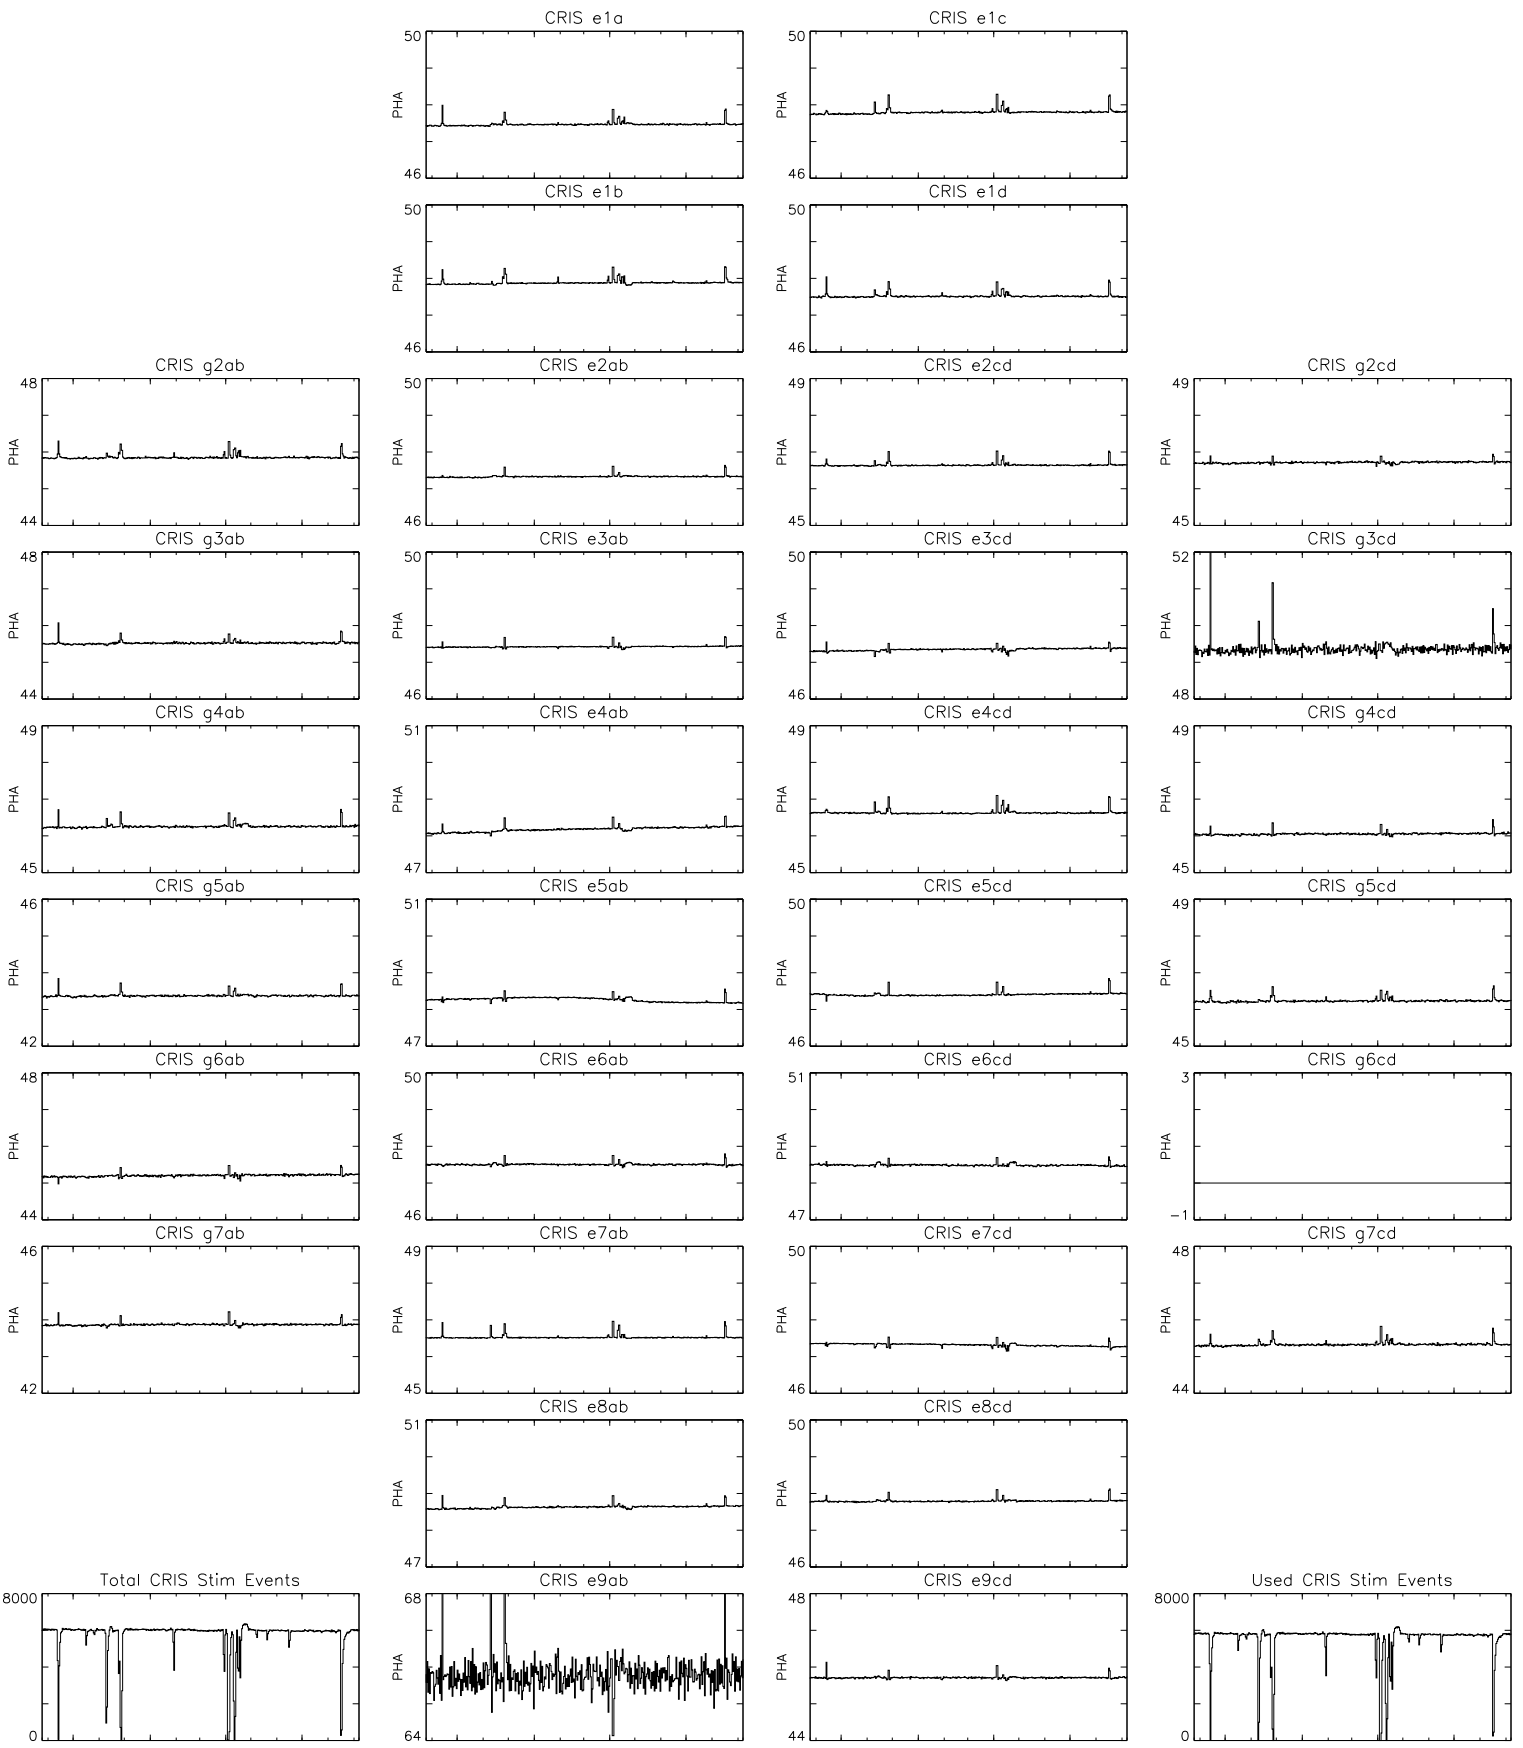

Bartels Rotation 2281–2294  
 Stim events – Daily fitted slope  
 (25–Aug–2000 thru 06–Sep–2001) (238/2000 thru 249/2001)

Bartels Rotation 2281–2294  
 Stim events – Daily fitted offset  
 (25–Aug–2000 thru 06–Sep–2001) (238/2000 thru 249/2001)

time (25–Aug–2000 to 07–Sep–2001)