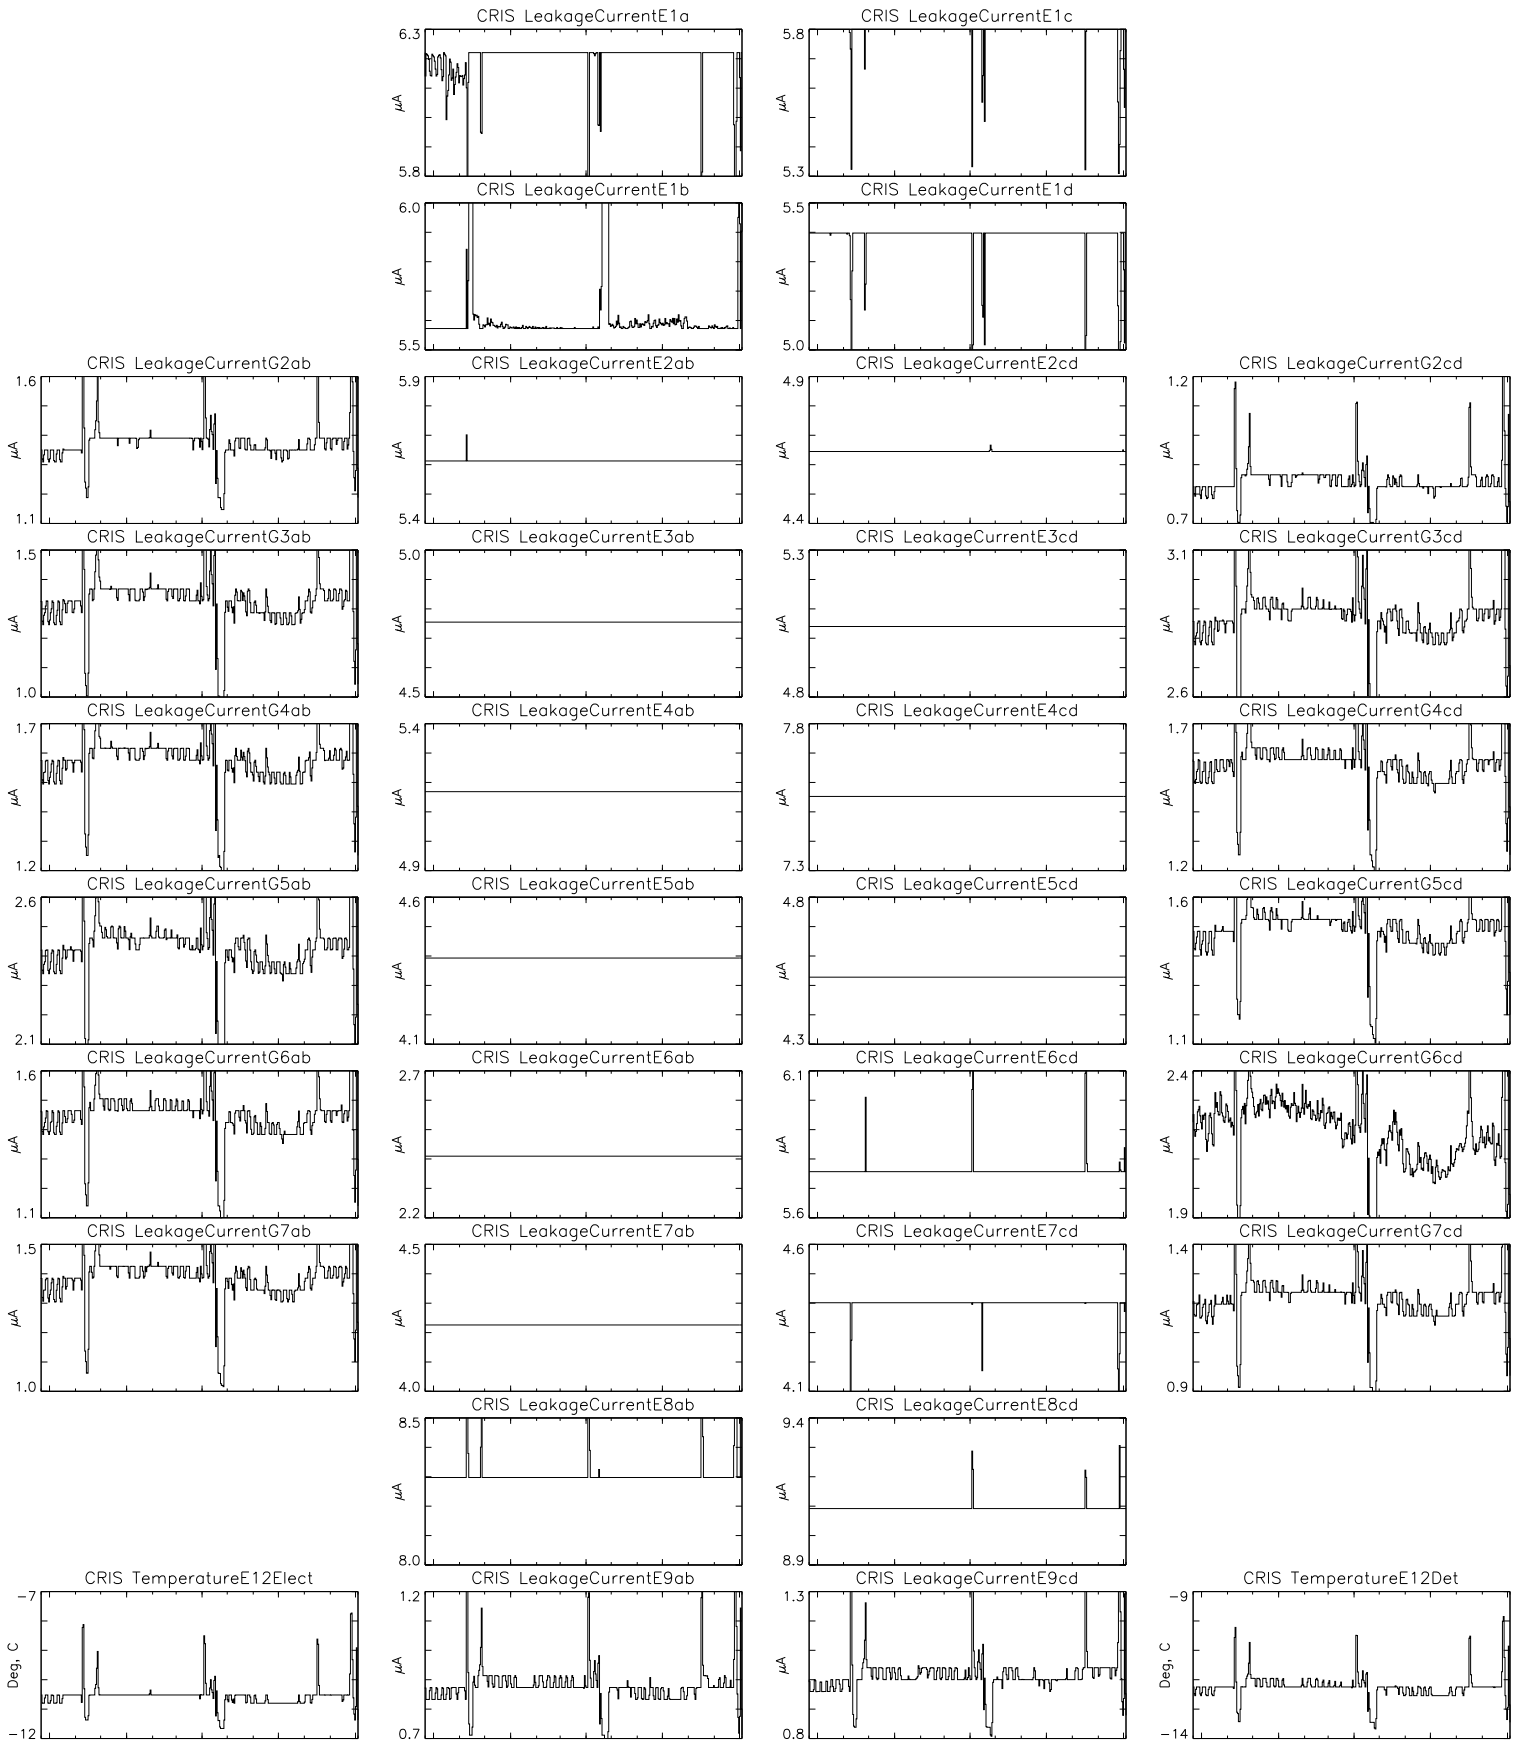

Bartels Rotation 2282-2295 – Daily Averages
 (21-Sep-2000 thru 03-Oct-2001)
 (265/2000 thru 276/2001)

Oct Jan Apr Jul Oct
 time (21-Sep-2000 to 04-Oct-2001)

Bartels Rotation 2282-2295 – Daily Averages
 (21-Sep-2000 thru 03-Oct-2001)
 (265/2000 thru 276/2001)

Oct

Jan

Apr

Jul

Oct

time (21-Sep-2000 to 04-Oct-2001)

Bartels Rotation 2282-2295 – Daily Averages
(21-Sep-2000 thru 03-Oct-2001)
(265/2000 thru 276/2001)

Oct Jan Apr Jul Oct
time (21-Sep-2000 to 04-Oct-2001)

Bartels Rotation 2282-2295 – Daily Averages
 (21-Sep-2000 thru 03-Oct-2001)
 (265/2000 thru 276/2001)