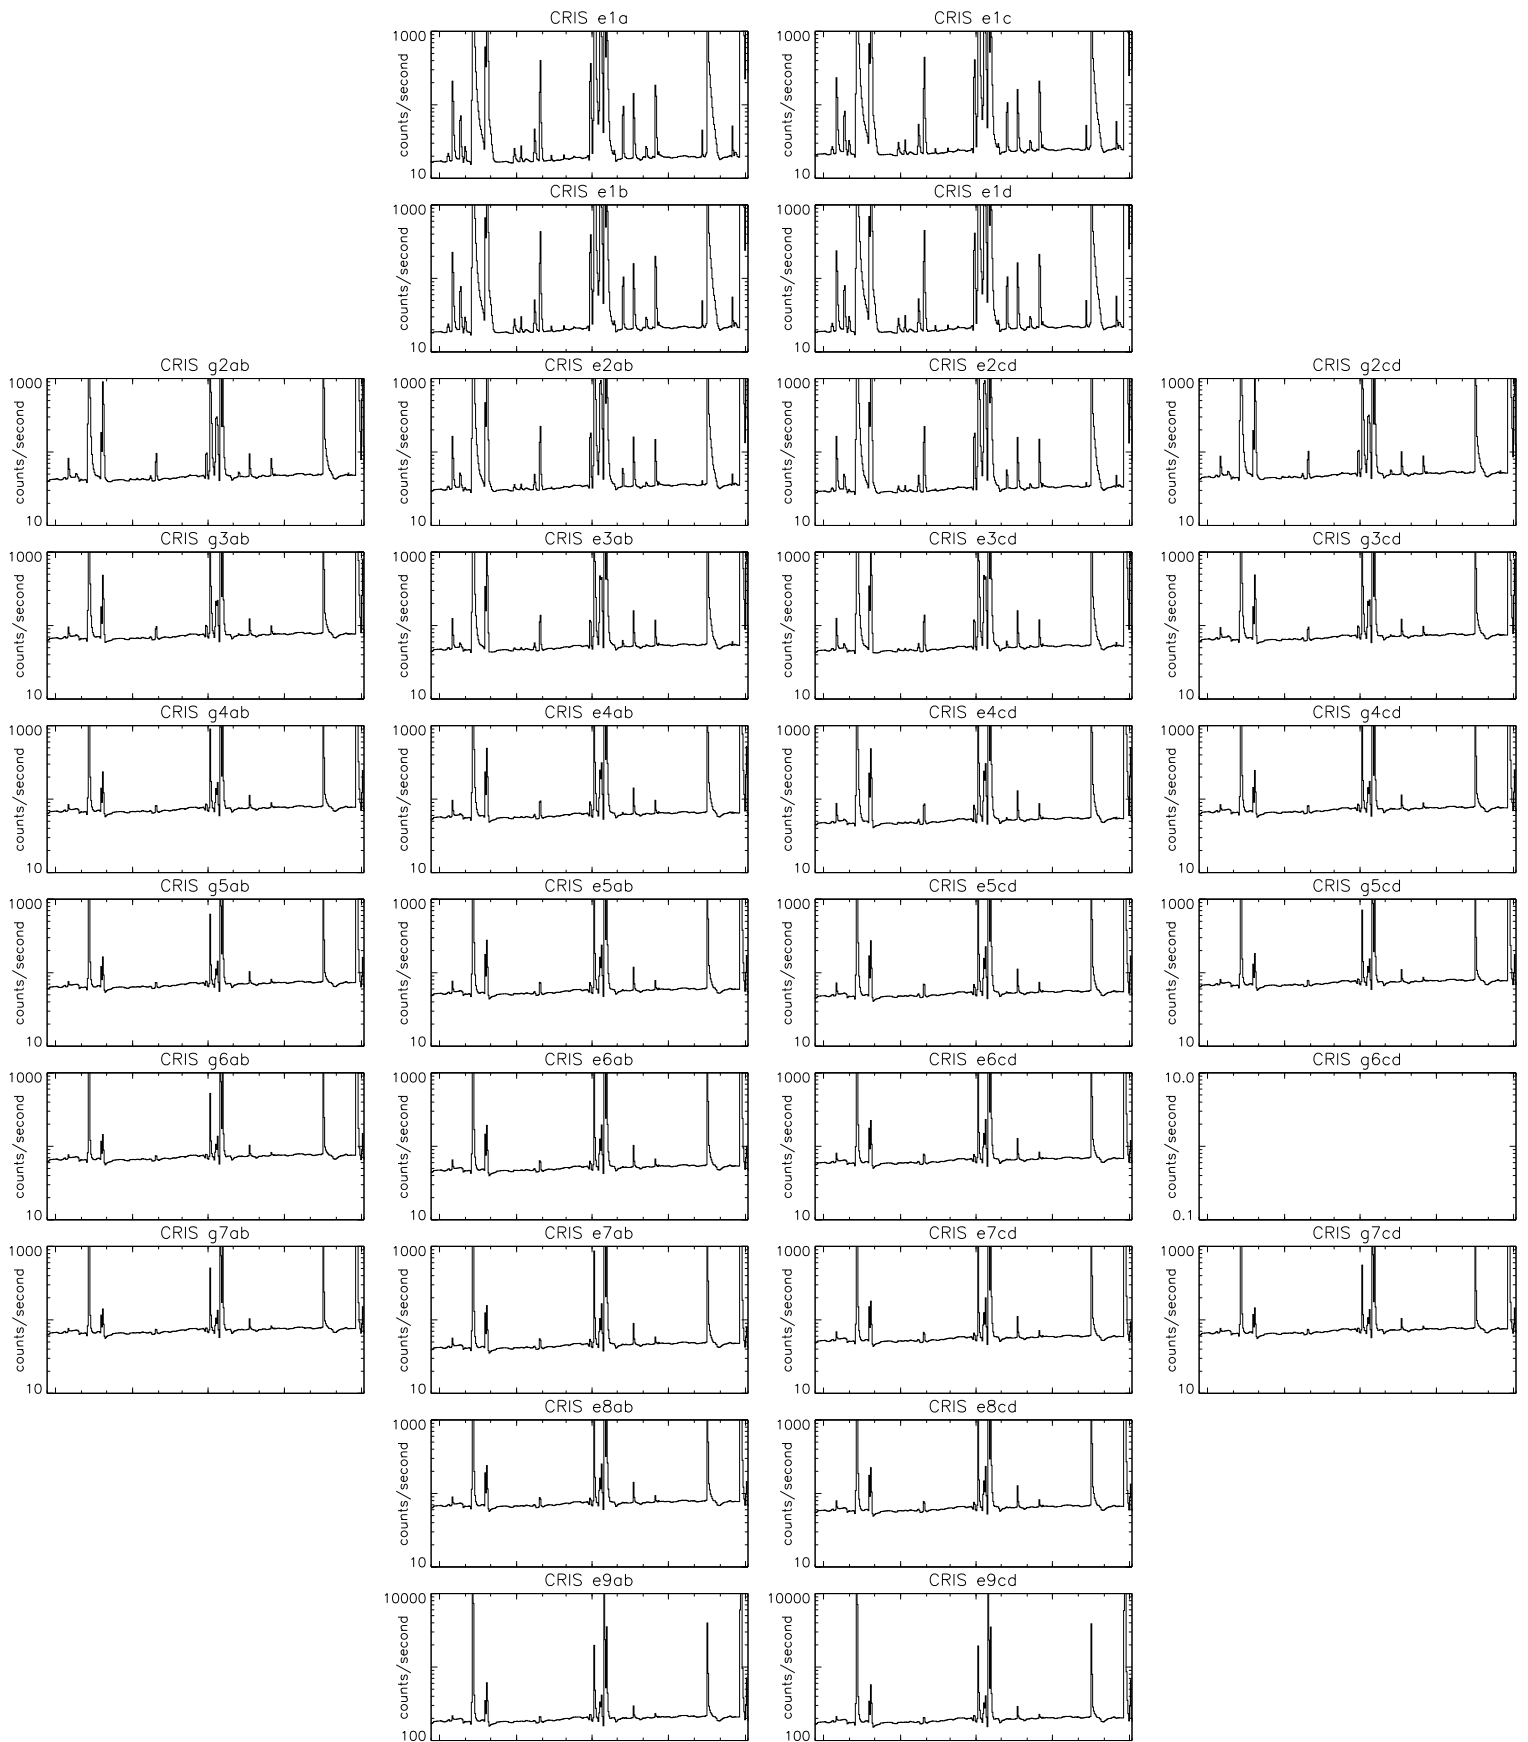

Bartels Rotation 2282-2295 – Daily Averages
 (21-Sep-2000 thru 03-Oct-2001)
 (265/2000 thru 276/2001)

Oct Jan Apr Jul Oct
 time (21-Sep-2000 to 04-Oct-2001)

Bartels Rotation 2282-2295 – Daily Averages
 (21-Sep-2000 thru 03-Oct-2001)
 (265/2000 thru 276/2001)

Oct

Jan

Apr

Jul

Oct

time (21-Sep-2000 to 04-Oct-2001)

Bartels Rotation 2282-2295 – Daily Averages
(21-Sep-2000 thru 03-Oct-2001)
(265/2000 thru 276/2001)

Oct Jan Apr Jul Oct
time (21-Sep-2000 to 04-Oct-2001)

Bartels Rotation 2282-2295 – Daily Averages
 (21-Sep-2000 thru 03-Oct-2001)
 (265/2000 thru 276/2001)