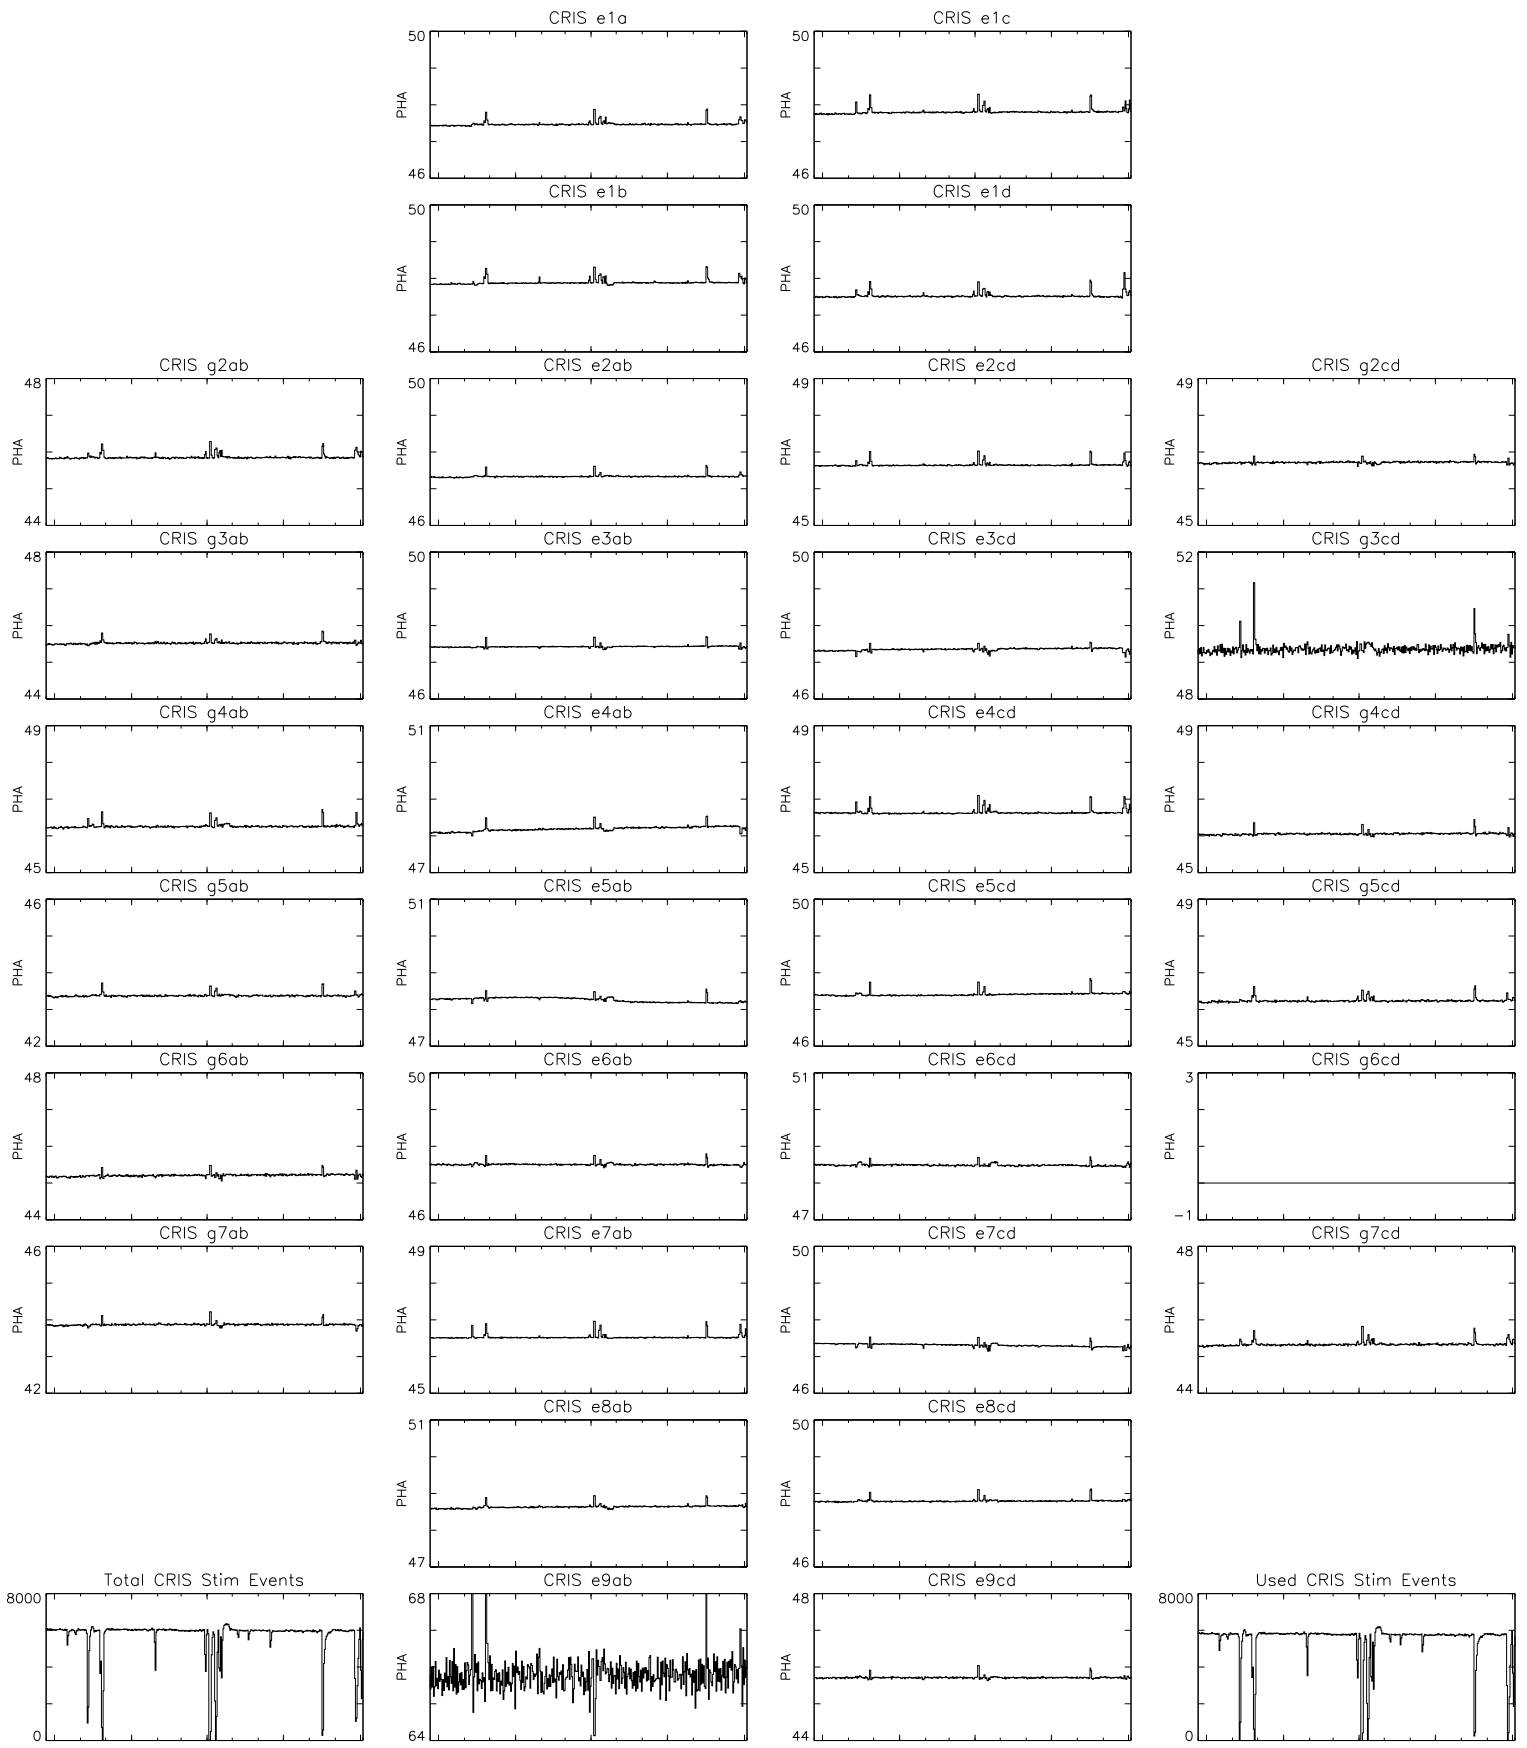

Bartels Rotation 2282–2295
 Stim events – Daily fitted slope
 (21–Sep–2000 thru 03–Oct–2001) (265/2000 thru 276/2001)

Bartels Rotation 2282-2295
 Stim events - Daily fitted offset
 (21-Sep-2000 thru 03-Oct-2001) (265/2000 thru 276/2001)

Oct Jan Apr Jul Oct
 time (21-Sep-2000 to 04-Oct-2001)