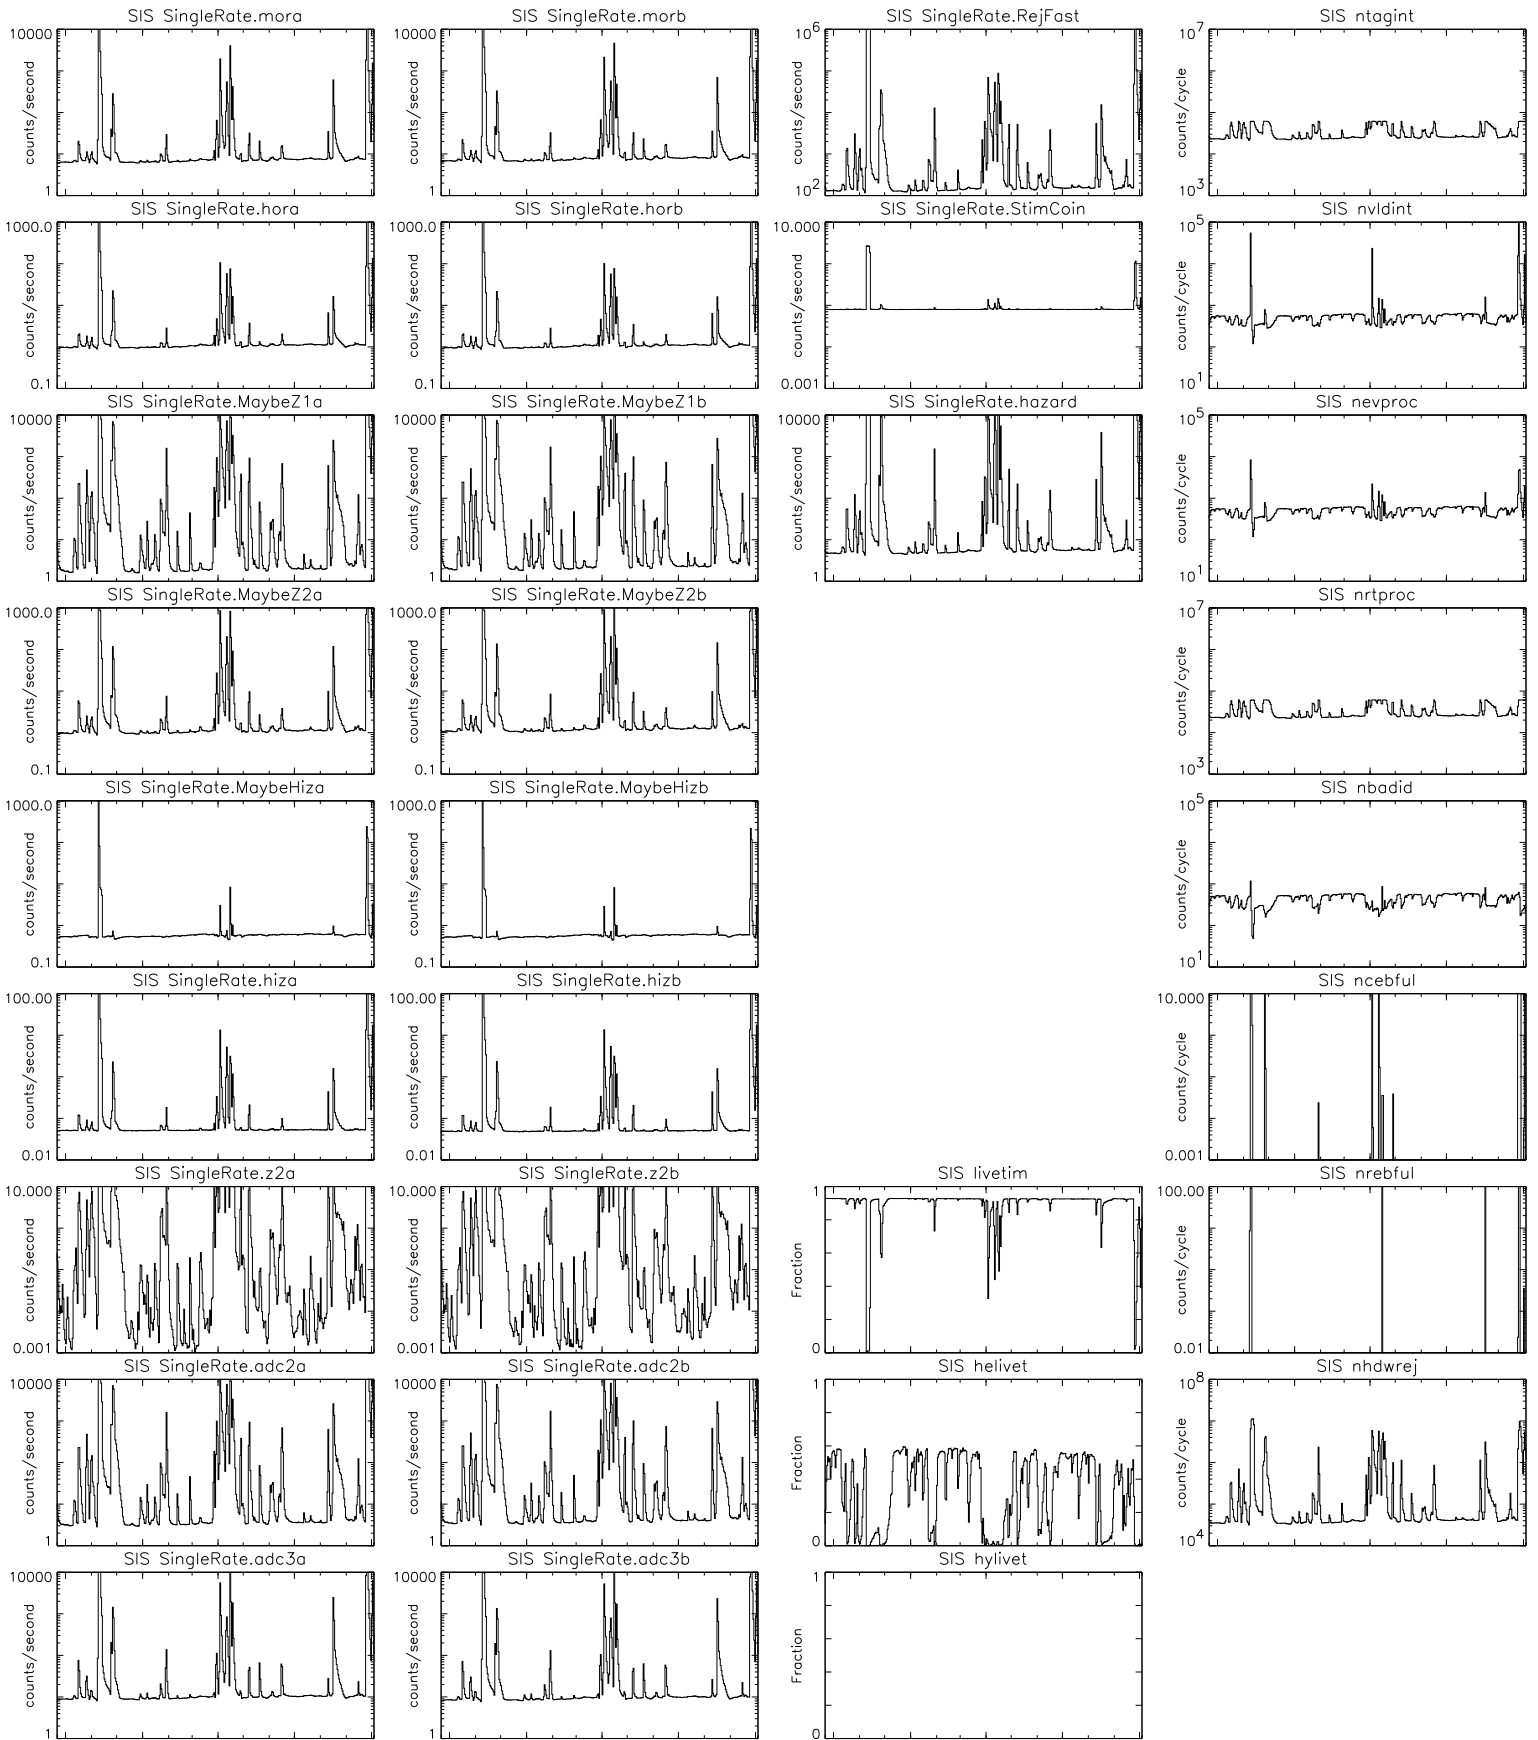

Bartels Rotation 2282-2295 – Daily Averages (21-Sep-2000 thru 03-Oct-2001) (265/2000 thru 276/2001)

Oct Jan Apr Jul Oct
time (21-Sep-2000 to 04-Oct-2001)

Bartels Rotation 2282-2295 – Daily Averages
(21-Sep-2000 thru 03-Oct-2001)
(265/2000 thru 276/2001)

Oct Jan Apr Jul Oct
time (21-Sep-2000 to 04-Oct-2001)

Bartels Rotation 2282-2295 – Daily Averages
 (21-Sep-2000 thru 03-Oct-2001)
 (265/2000 thru 276/2001)

Oct Jan Apr Jul Oct
 time (21-Sep-2000 to 04-Oct-2001)