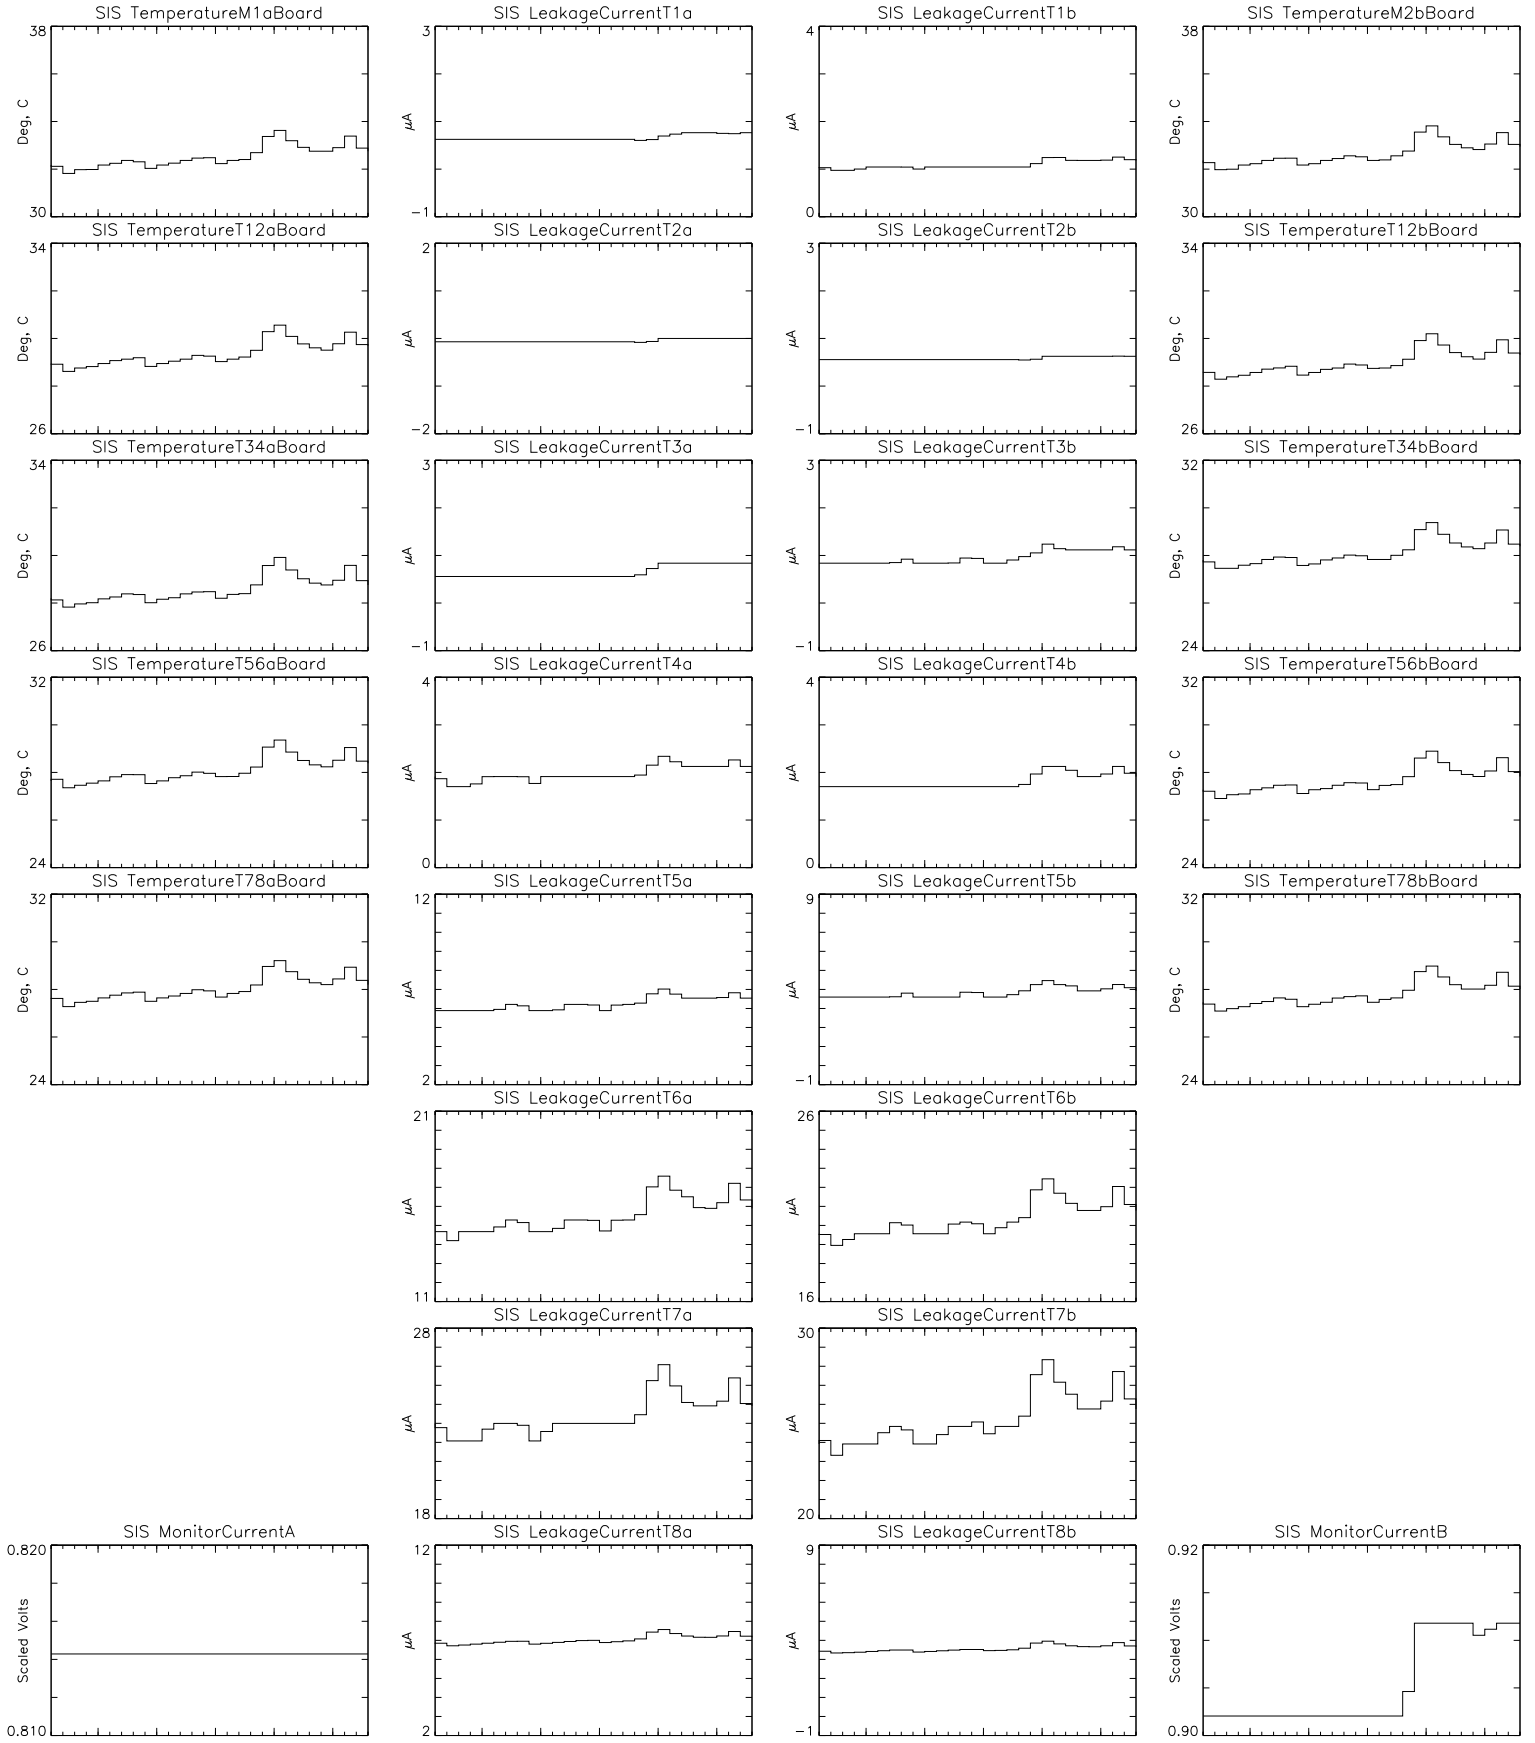

Bartels Rotation 2295 – Daily Averages  
 (07-Sep-2001 thru 03-Oct-2001)  
 (250/2001 thru 276/2001)

11 16 21 26 Oct 1  
 time (07-Sep-2001 to 04-Oct-2001)

Bartels Rotation 2295 – Daily Averages  
(07-Sep-2001 thru 03-Oct-2001)  
(250/2001 thru 276/2001)

Bartels Rotation 2295 – Daily Averages  
 (07-Sep-2001 thru 03-Oct-2001)  
 (250/2001 thru 276/2001)