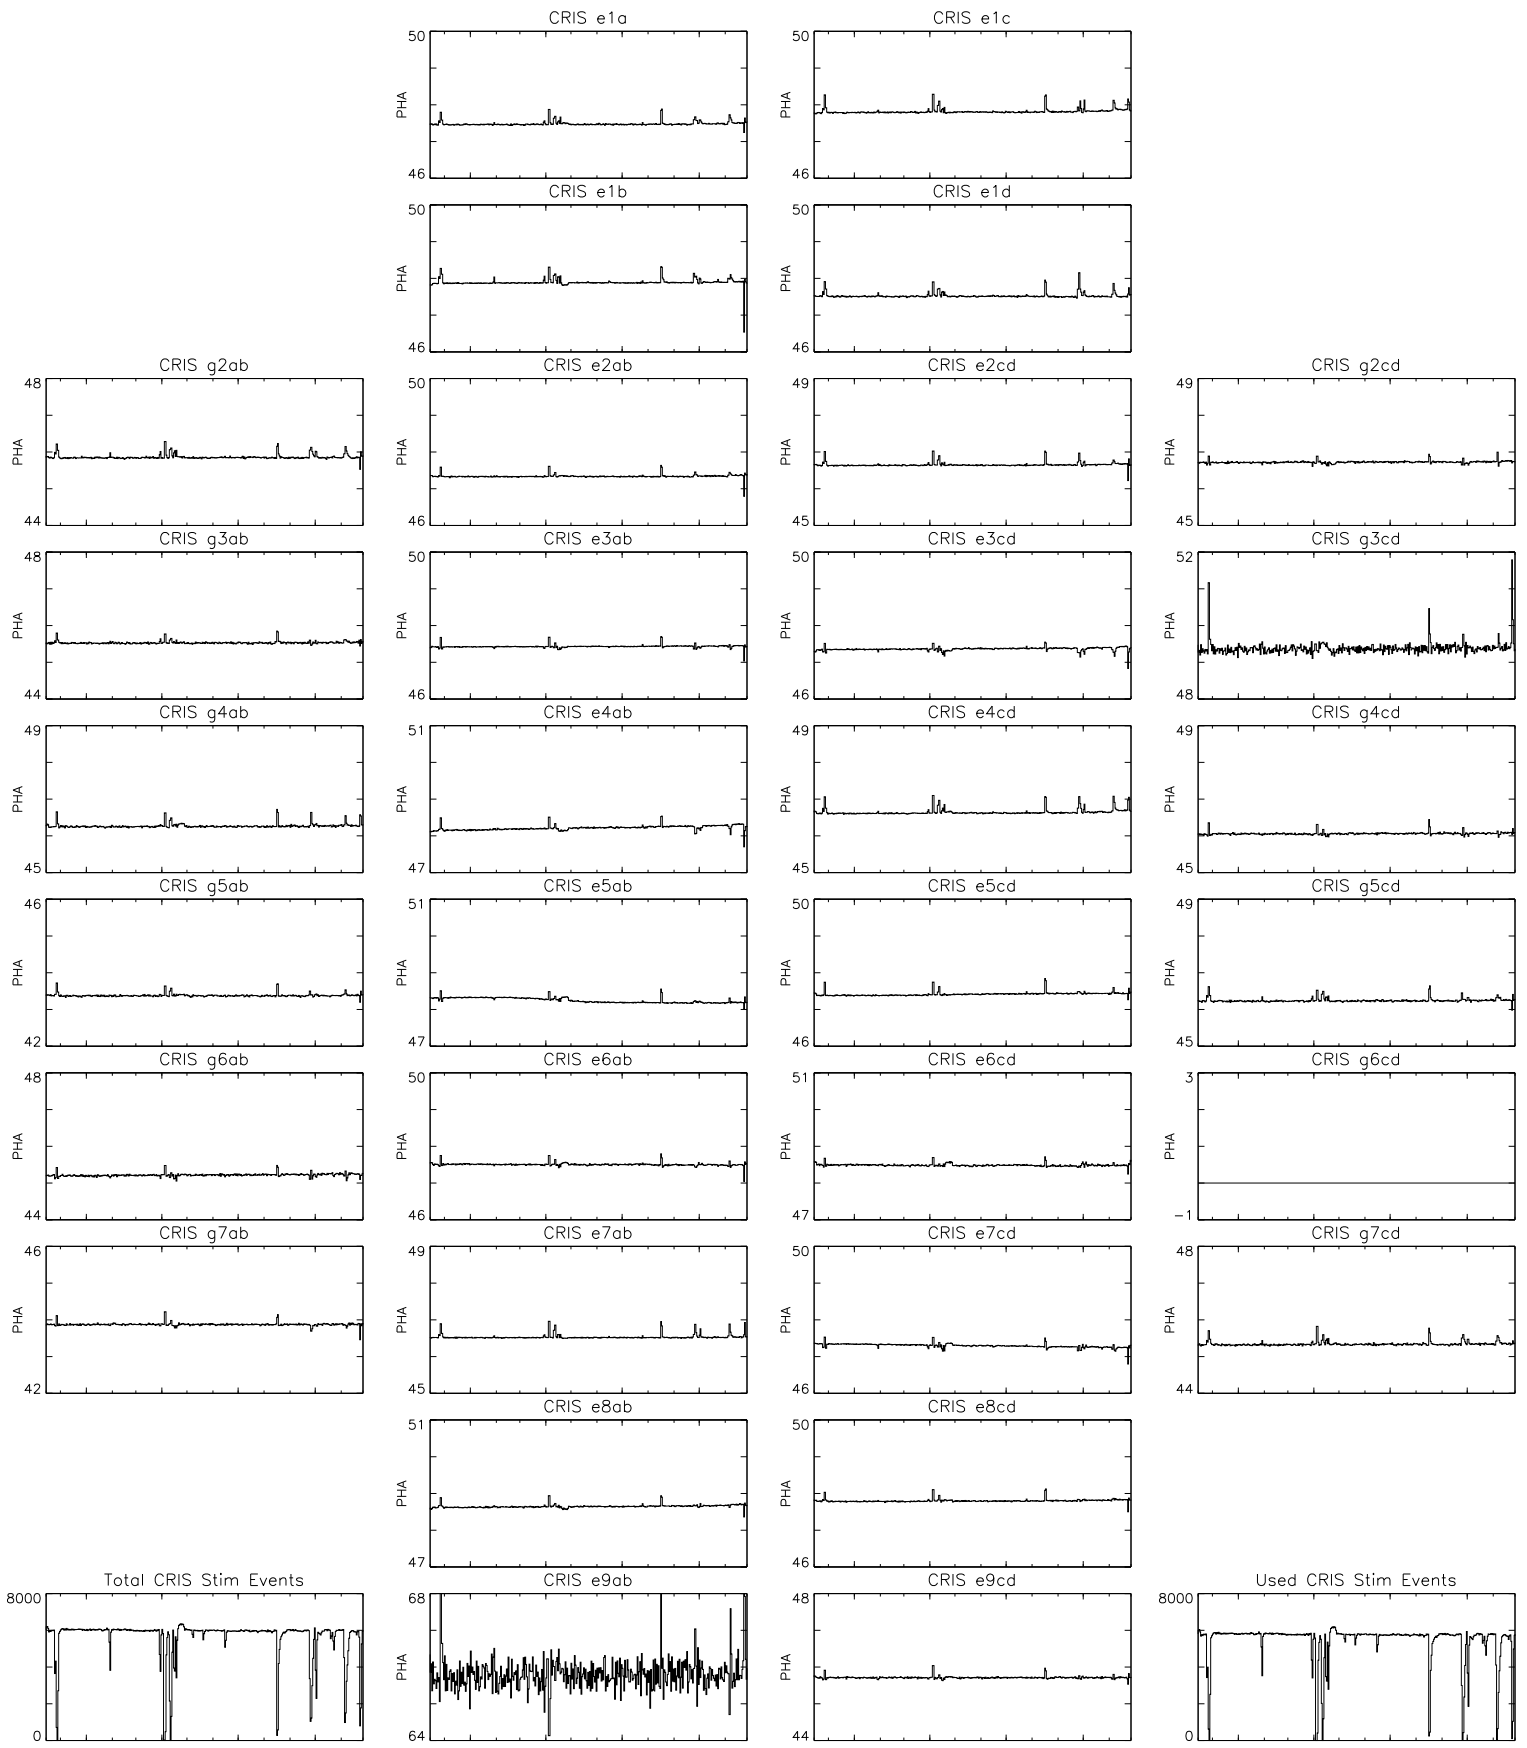

Bartels Rotation 2284–2297
 Stim events – Daily fitted slope
 (14–Nov–2000 thru 26–Nov–2001) (319/2000 thru 330/2001)

Bartels Rotation 2284–2297
 Stim events – Daily fitted offset
 (14–Nov–2000 thru 26–Nov–2001) (319/2000 thru 330/2001)

Jan Apr Jul Oct
 time (14–Nov–2000 to 27–Nov–2001)