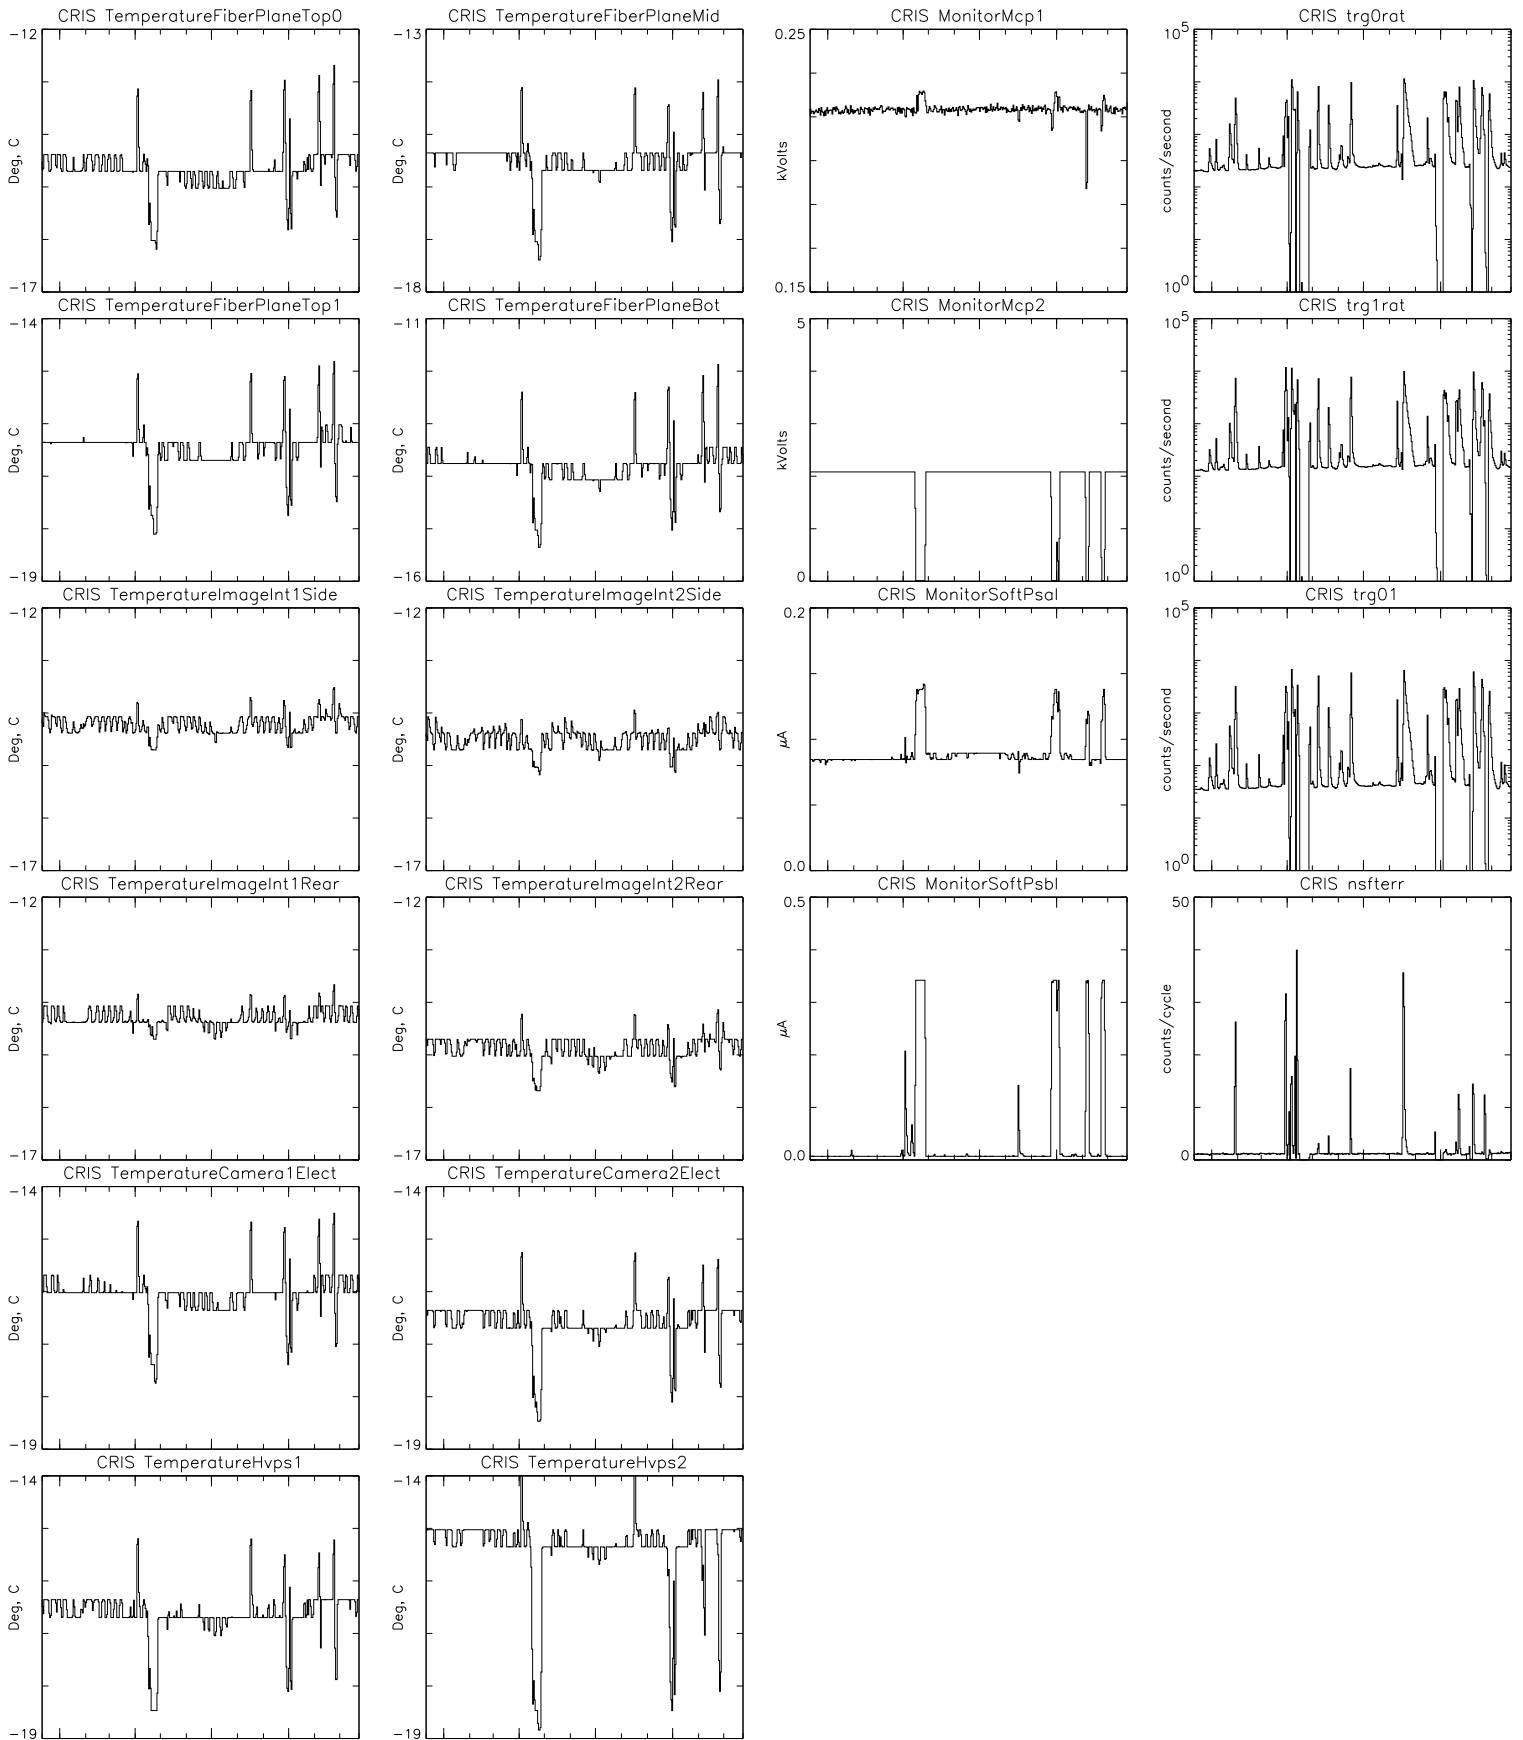

Bartels Rotation 2285-2298 – Daily Averages
 (11-Dec-2000 thru 23-Dec-2001)
 (346/2000 thru 357/2001)

Jan Apr Jul Oct
 time (11-Dec-2000 to 24-Dec-2001)

Bartels Rotation 2285–2298 – Daily Averages
 (11–Dec–2000 thru 23–Dec–2001)
 (346/2000 thru 357/2001)

Jan

Apr

Jul

Oct

time (11–Dec–2000 to 24–Dec–2001)

Bartels Rotation 2285-2298 – Daily Averages
(11-Dec-2000 thru 23-Dec-2001)
(346/2000 thru 357/2001)

Jan Apr Jul Oct
time (11-Dec-2000 to 24-Dec-2001)

Bartels Rotation 2285-2298 – Daily Averages
 (11-Dec-2000 thru 23-Dec-2001)
 (346/2000 thru 357/2001)