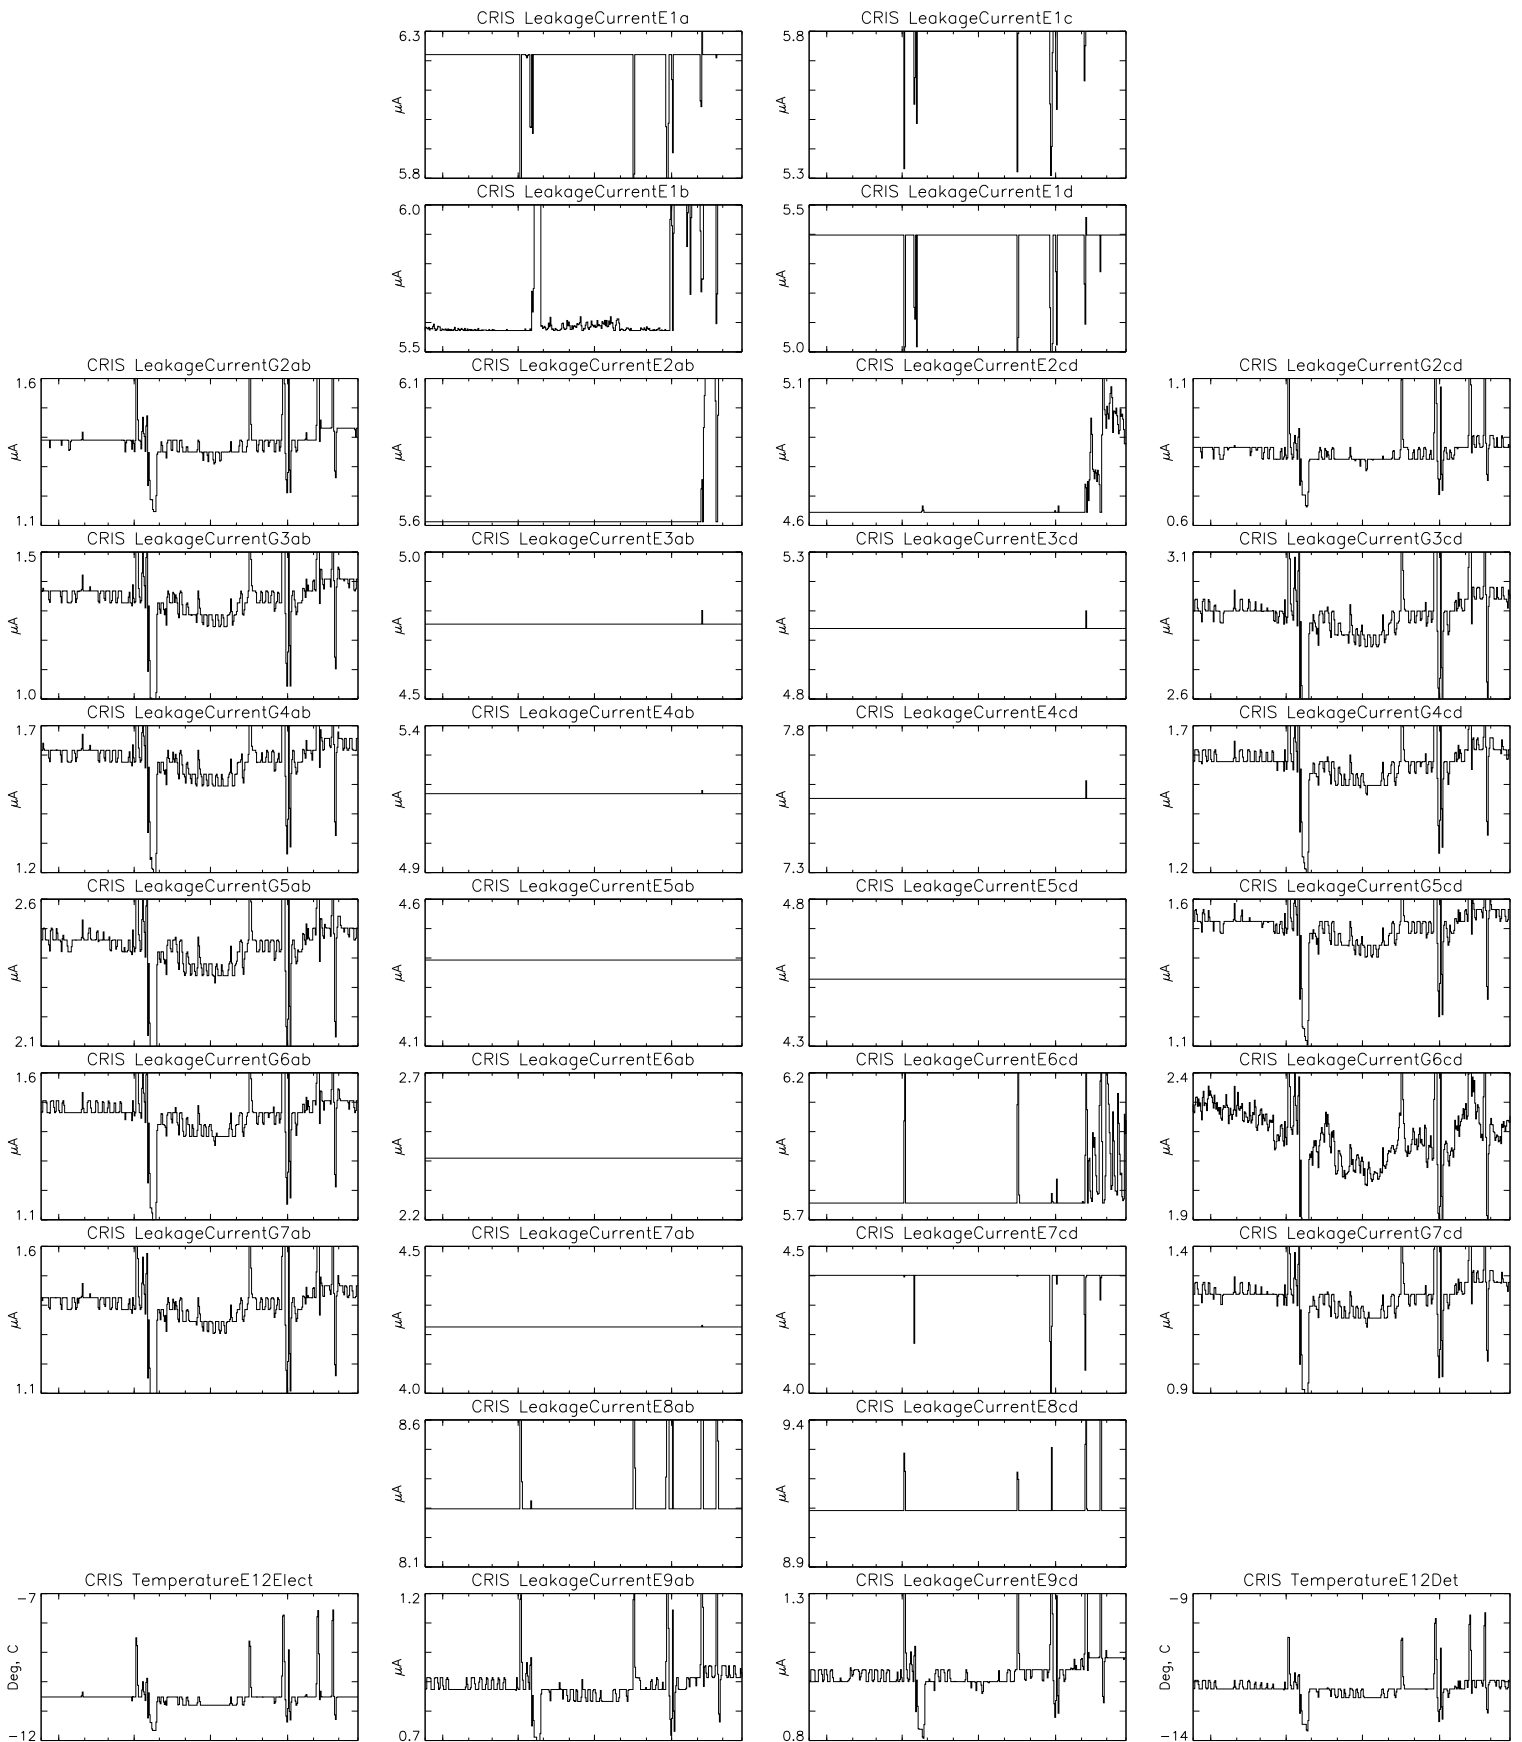

Bartels Rotation 2285-2298 – Daily Averages
 (11-Dec-2000 thru 23-Dec-2001)
 (346/2000 thru 357/2001)

Jan Apr Jul Oct
 time (11-Dec-2000 to 24-Dec-2001)

Bartels Rotation 2285–2298 – Daily Averages
 (11–Dec–2000 thru 23–Dec–2001)
 (346/2000 thru 357/2001)

Jan

Apr

Jul

Oct

time (11–Dec–2000 to 24–Dec–2001)

Bartels Rotation 2285-2298 – Daily Averages
(11-Dec-2000 thru 23-Dec-2001)
(346/2000 thru 357/2001)

Jan Apr Jul Oct
time (11-Dec-2000 to 24-Dec-2001)

Bartels Rotation 2285-2298 – Daily Averages
 (11-Dec-2000 thru 23-Dec-2001)
 (346/2000 thru 357/2001)