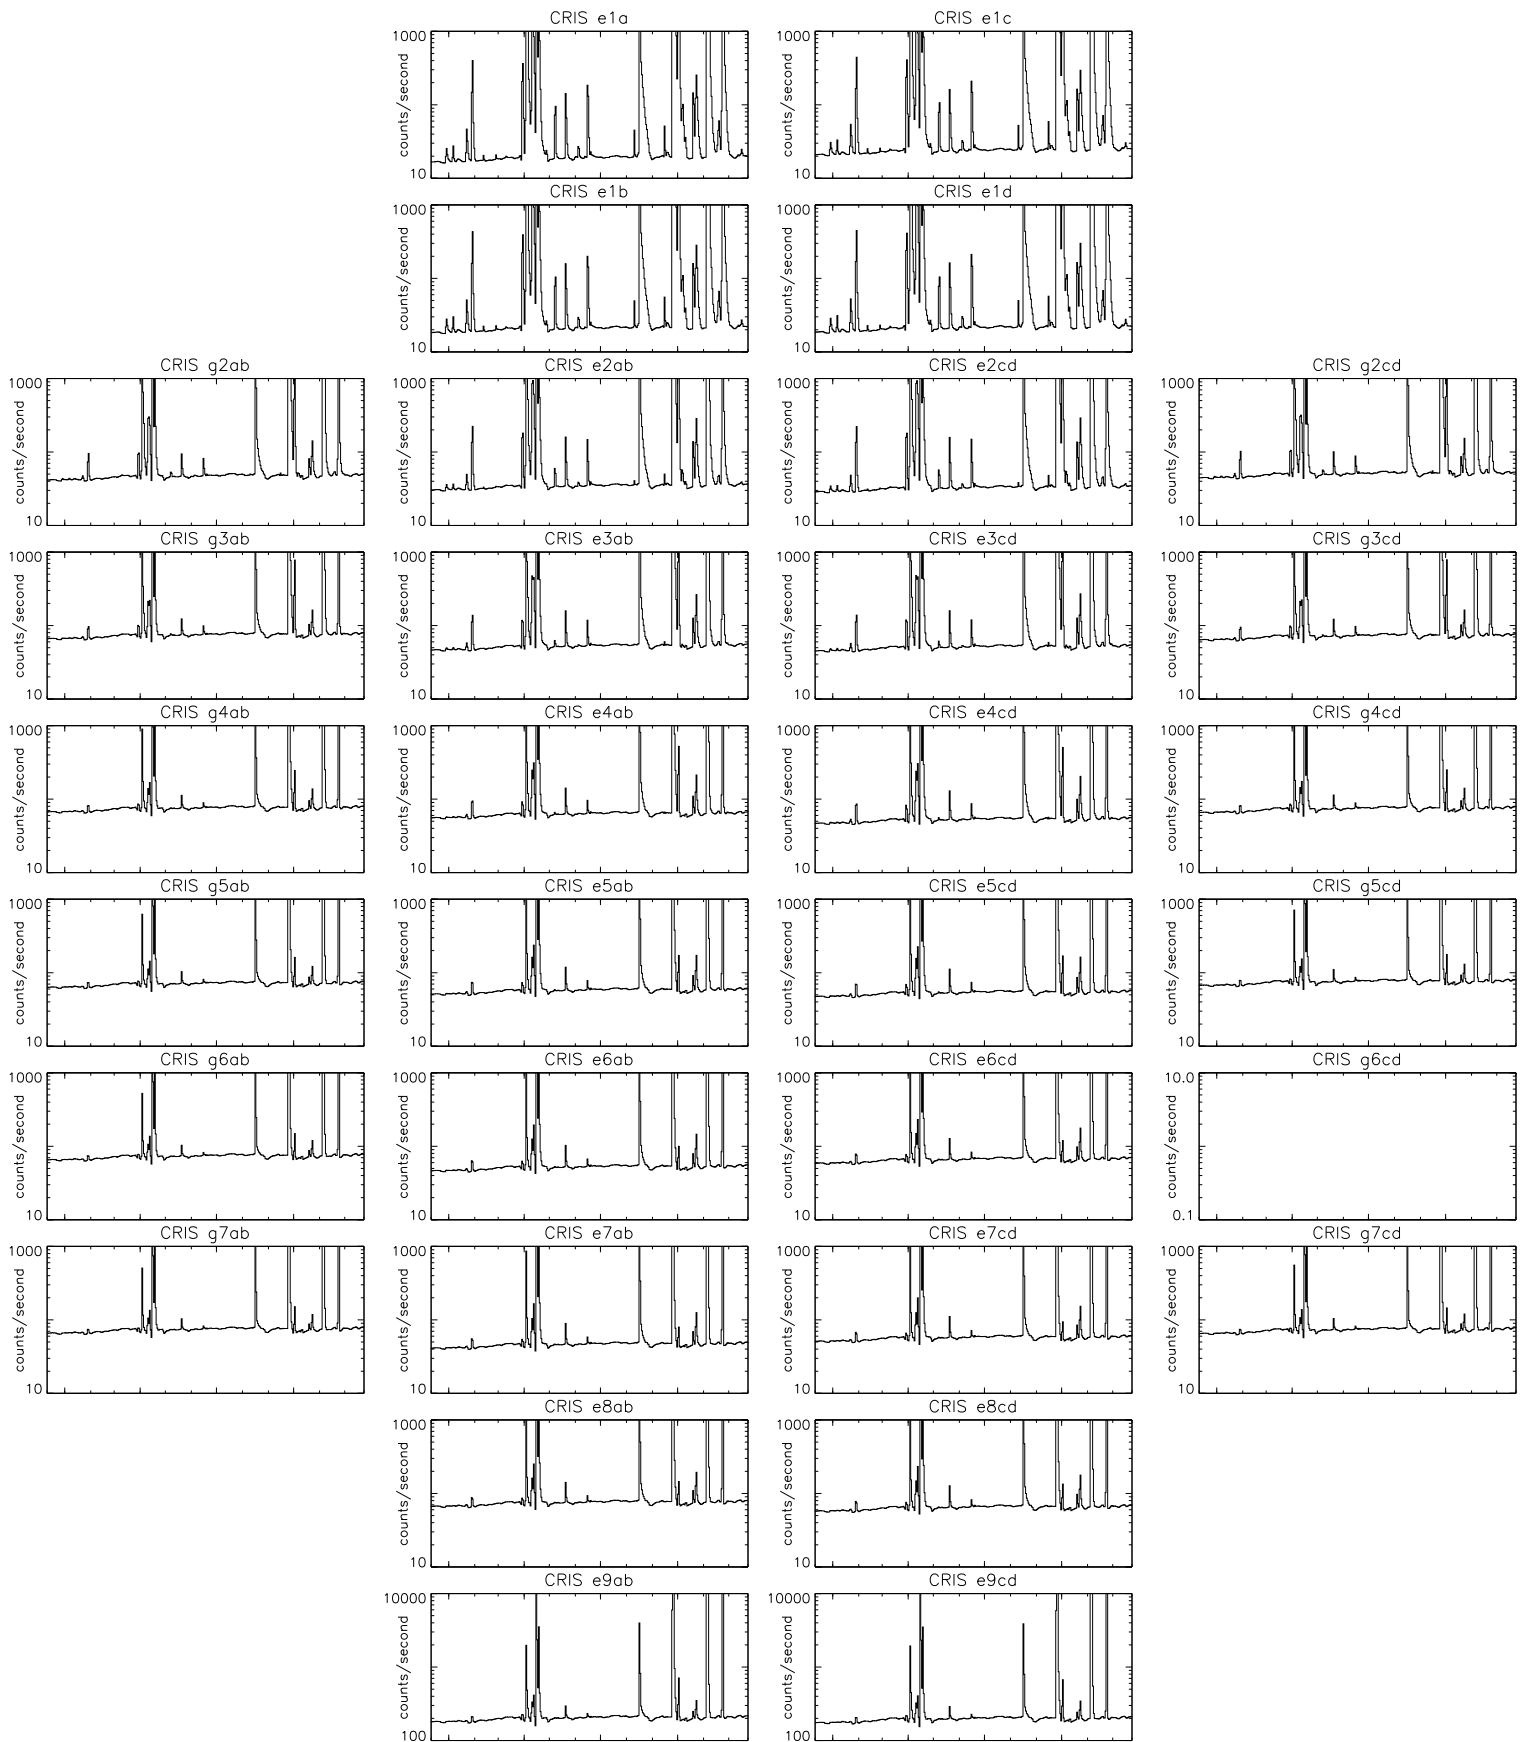

Bartels Rotation 2285-2298 – Daily Averages
 (11-Dec-2000 thru 23-Dec-2001)
 (346/2000 thru 357/2001)

Jan Apr Jul Oct
 time (11-Dec-2000 to 24-Dec-2001)

Bartels Rotation 2285–2298 – Daily Averages
 (11–Dec–2000 thru 23–Dec–2001)
 (346/2000 thru 357/2001)

Jan

Apr

Jul

Oct

time (11–Dec–2000 to 24–Dec–2001)

Bartels Rotation 2285-2298 – Daily Averages
(11-Dec-2000 thru 23-Dec-2001)
(346/2000 thru 357/2001)

Jan Apr Jul Oct
time (11-Dec-2000 to 24-Dec-2001)

Bartels Rotation 2285-2298 – Daily Averages
 (11-Dec-2000 thru 23-Dec-2001)
 (346/2000 thru 357/2001)