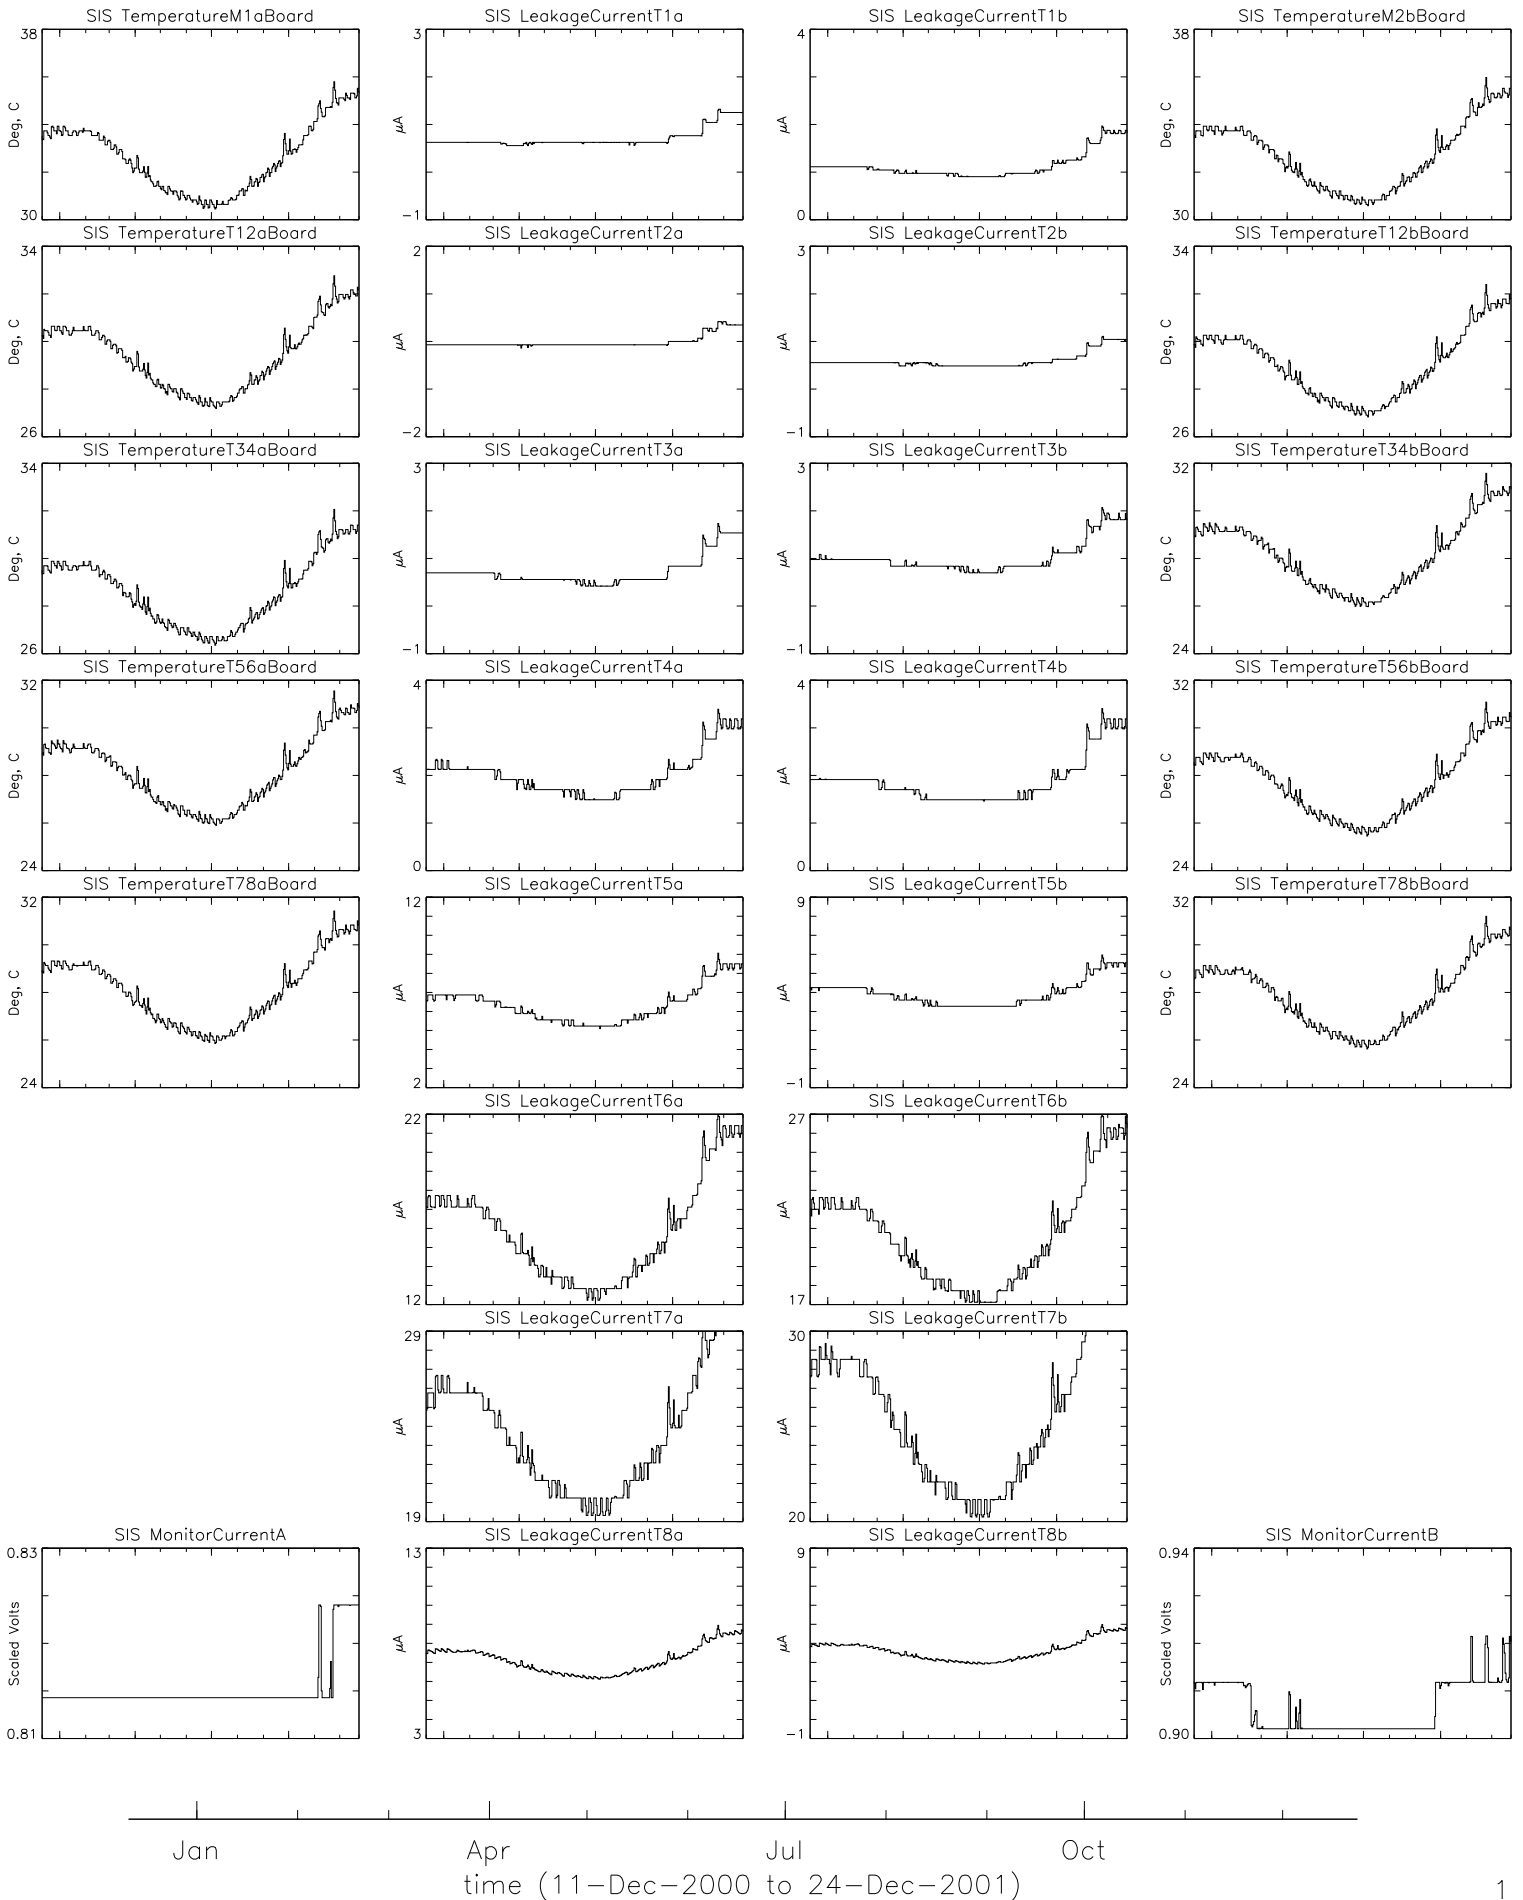

Bartels Rotation 2285-2298 – Daily Averages (11-Dec-2000 thru 23-Dec-2001) (346/2000 thru 357/2001)

Bartels Rotation 2285-2298 – Daily Averages
(11-Dec-2000 thru 23-Dec-2001)
(346/2000 thru 357/2001)

Jan

Apr

Jul

Oct

time (11-Dec-2000 to 24-Dec-2001)

Bartels Rotation 2285-2298 – Daily Averages
 (11-Dec-2000 thru 23-Dec-2001)
 (346/2000 thru 357/2001)

Jan Apr Jul Oct
 time (11-Dec-2000 to 24-Dec-2001)