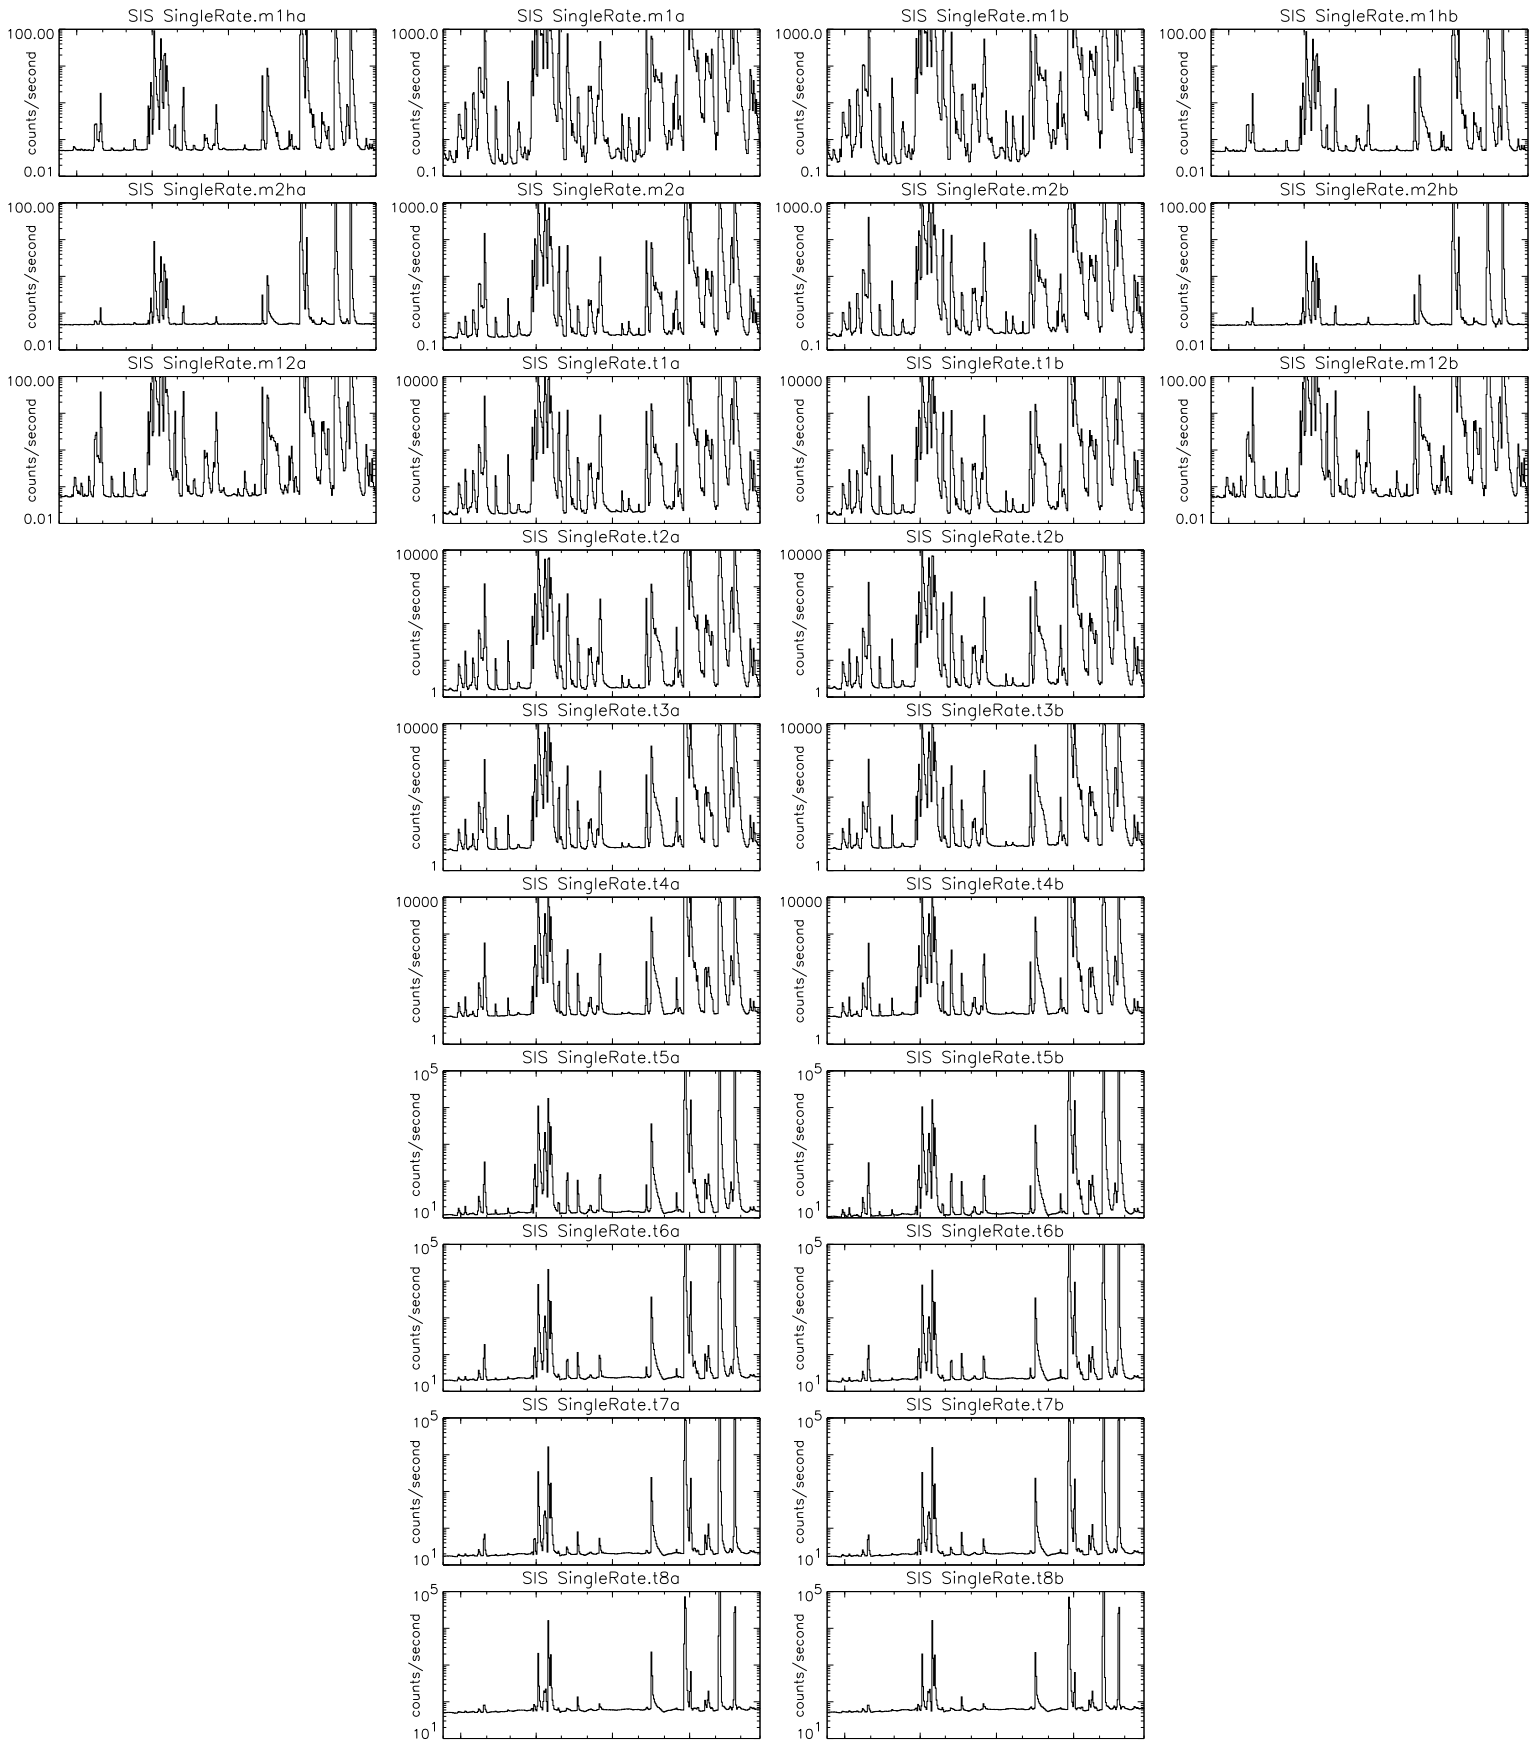

Bartels Rotation 2285-2298 – Daily Averages (11-Dec-2000 thru 23-Dec-2001) (346/2000 thru 357/2001)

Bartels Rotation 2285-2298 – Daily Averages
(11-Dec-2000 thru 23-Dec-2001)
(346/2000 thru 357/2001)

Jan

Apr

Jul

Oct

time (11-Dec-2000 to 24-Dec-2001)

Bartels Rotation 2285-2298 – Daily Averages
 (11-Dec-2000 thru 23-Dec-2001)
 (346/2000 thru 357/2001)

Jan Apr Jul Oct
 time (11-Dec-2000 to 24-Dec-2001)