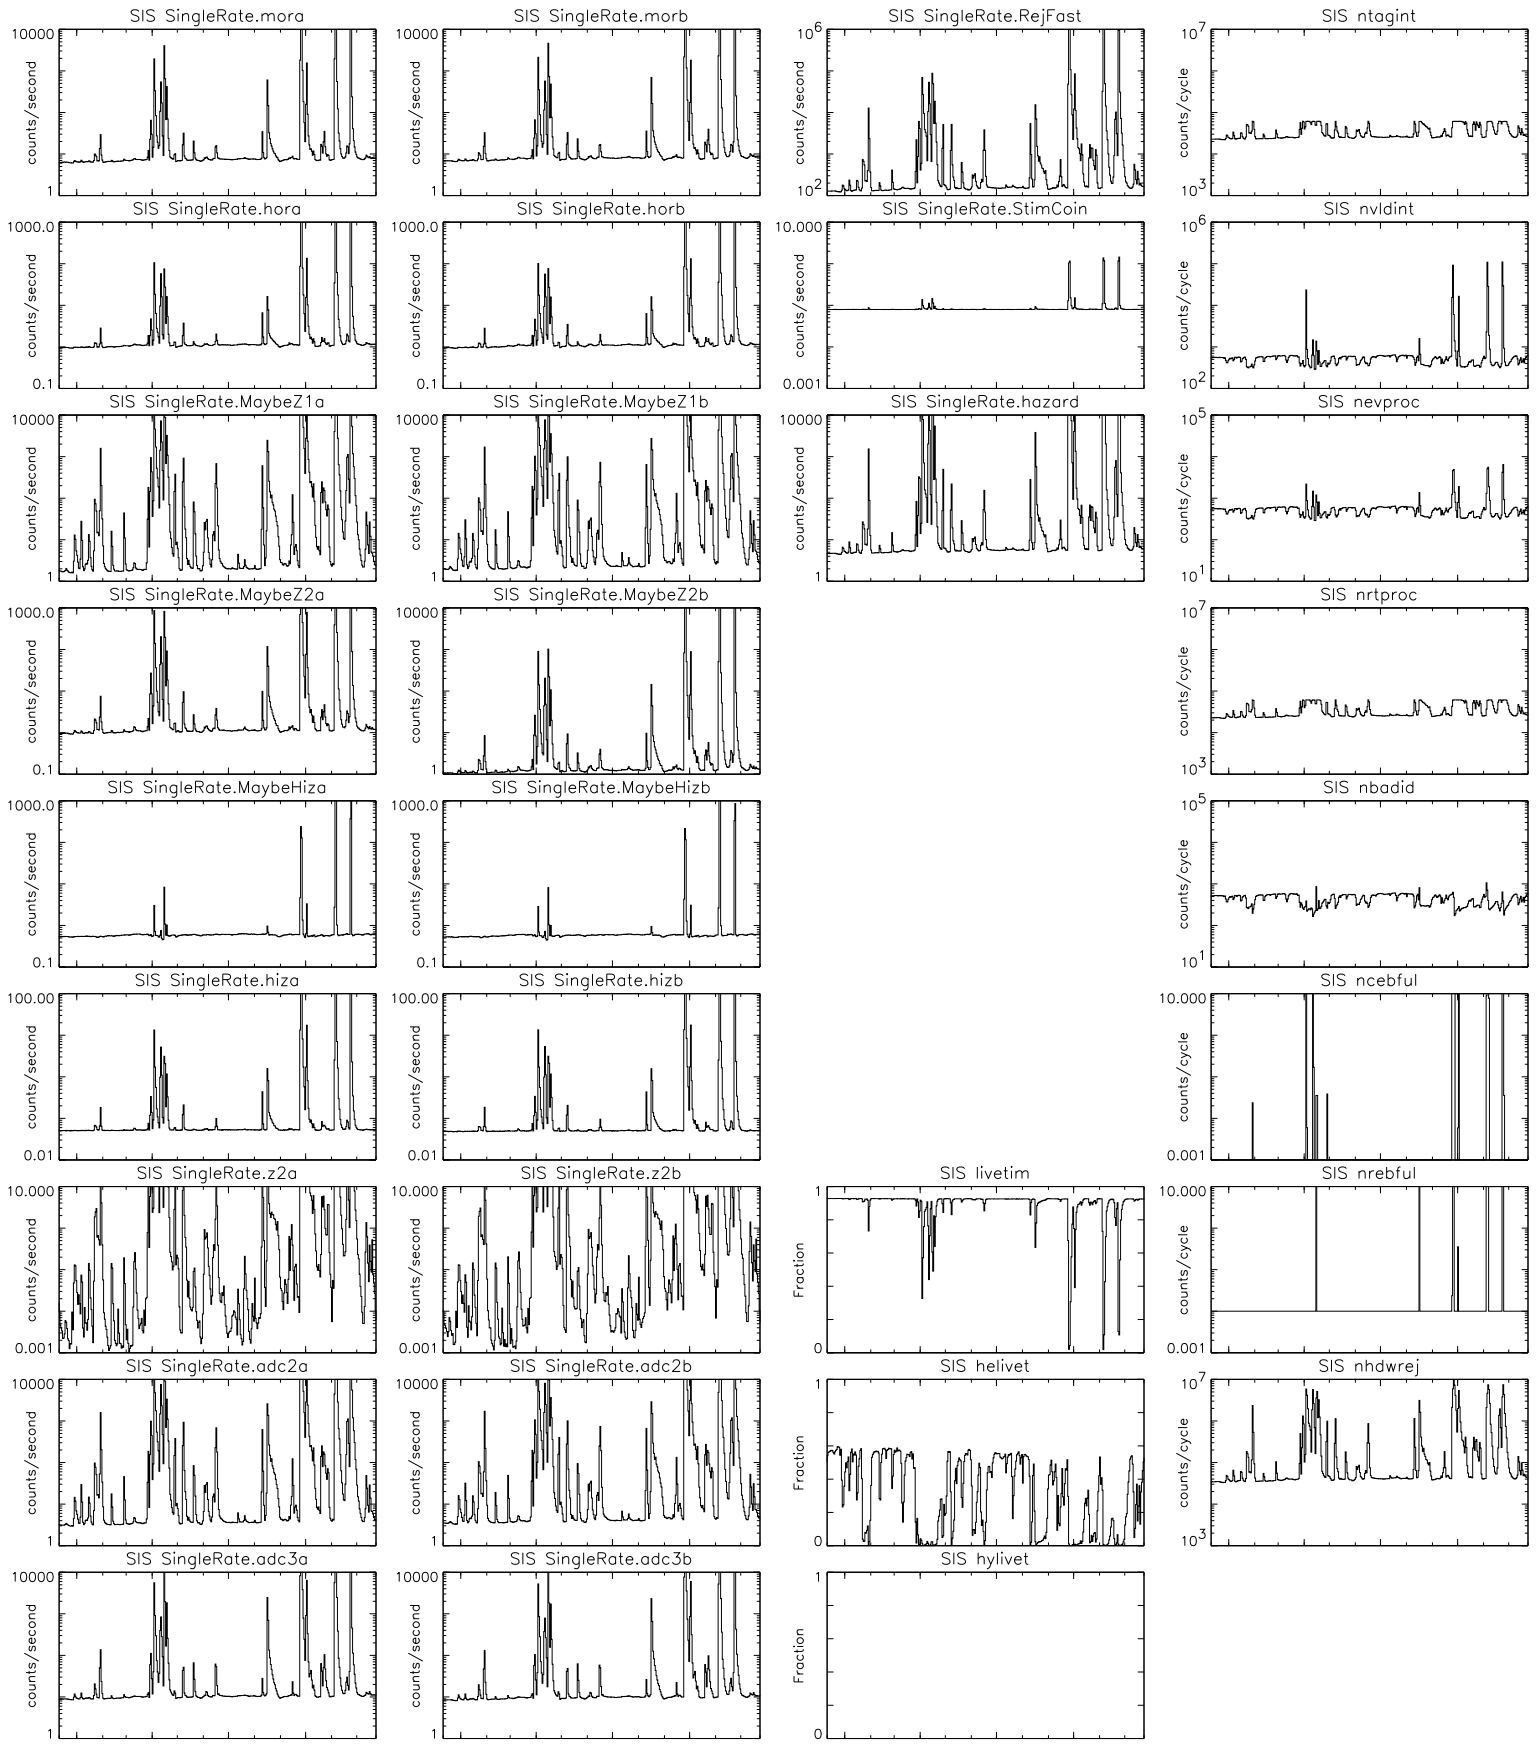

Bartels Rotation 2285-2298 – Daily Averages (11-Dec-2000 thru 23-Dec-2001) (346/2000 thru 357/2001)

Bartels Rotation 2285-2298 – Daily Averages
(11-Dec-2000 thru 23-Dec-2001)
(346/2000 thru 357/2001)

Jan

Apr

Jul

Oct

time (11-Dec-2000 to 24-Dec-2001)

Bartels Rotation 2285-2298 – Daily Averages
 (11-Dec-2000 thru 23-Dec-2001)
 (346/2000 thru 357/2001)

Jan Apr Jul Oct
 time (11-Dec-2000 to 24-Dec-2001)