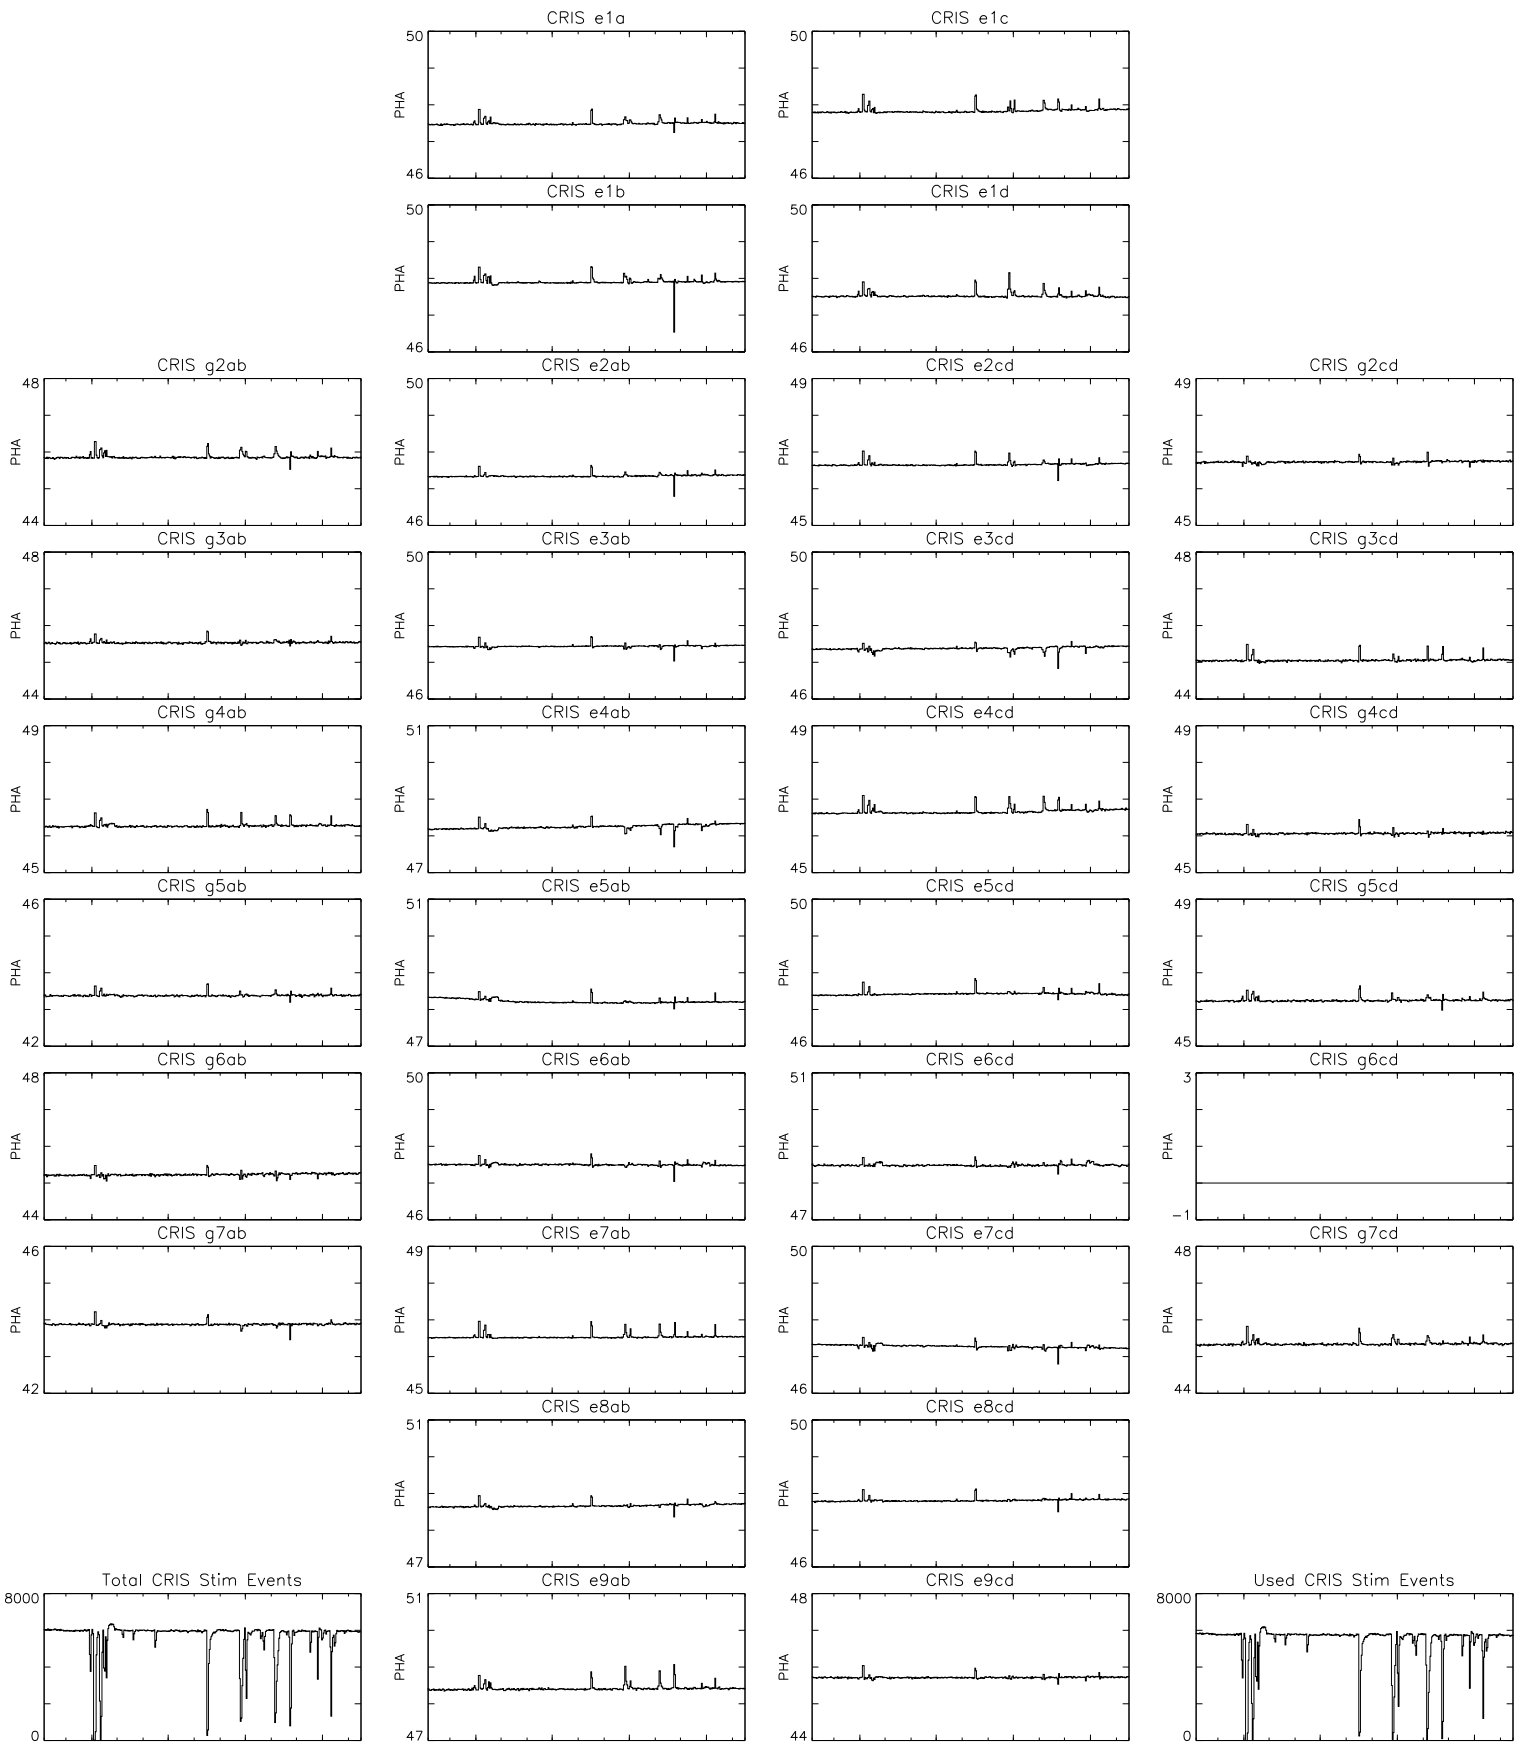

Bartels Rotation 2287–2300
 Stim events – Daily fitted slope
 (03–Feb–2001 thru 15–Feb–2002) (034/2001 thru 046/2002)

Bartels Rotation 2287-2300
 Stim events - Daily fitted offset
 (03-Feb-2001 thru 15-Feb-2002) (034/2001 thru 046/2002)

Apr

Jul

Oct

Jan

time (03-Feb-2001 to 16-Feb-2002)