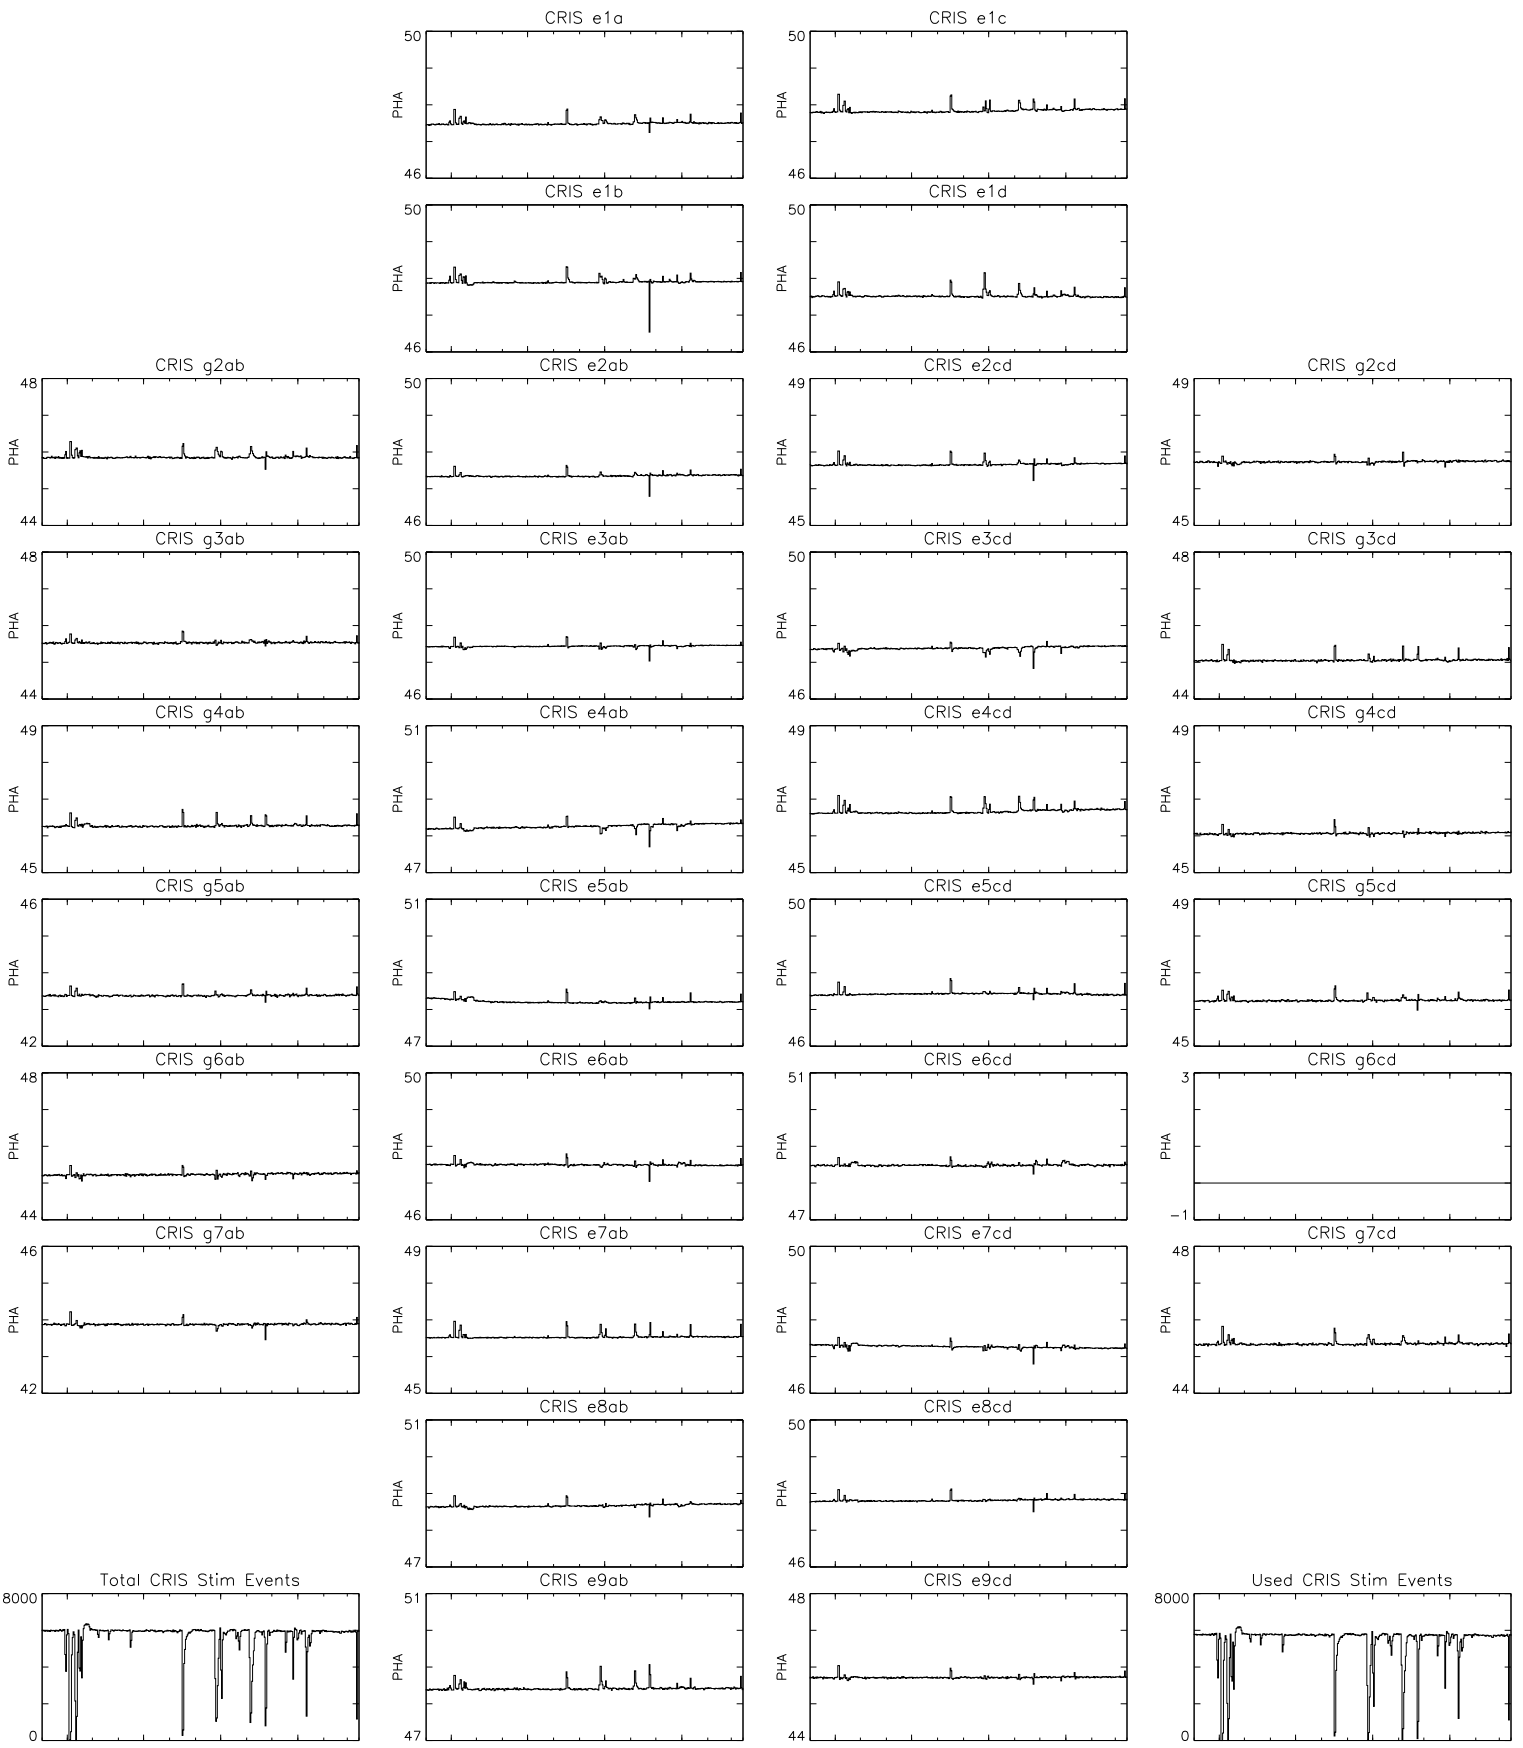

Bartels Rotation 2288–2301
 Stim events – Daily fitted slope
 (02–Mar–2001 thru 14–Mar–2002) (061/2001 thru 073/2002)

Apr

Jul

Oct

Jan

time (02–Mar–2001 to 15–Mar–2002)

Bartels Rotation 2288-2301
 Stim events - Daily fitted offset
 (02-Mar-2001 thru 14-Mar-2002) (061/2001 thru 073/2002)

Apr Jul Oct Jan
 time (02-Mar-2001 to 15-Mar-2002)