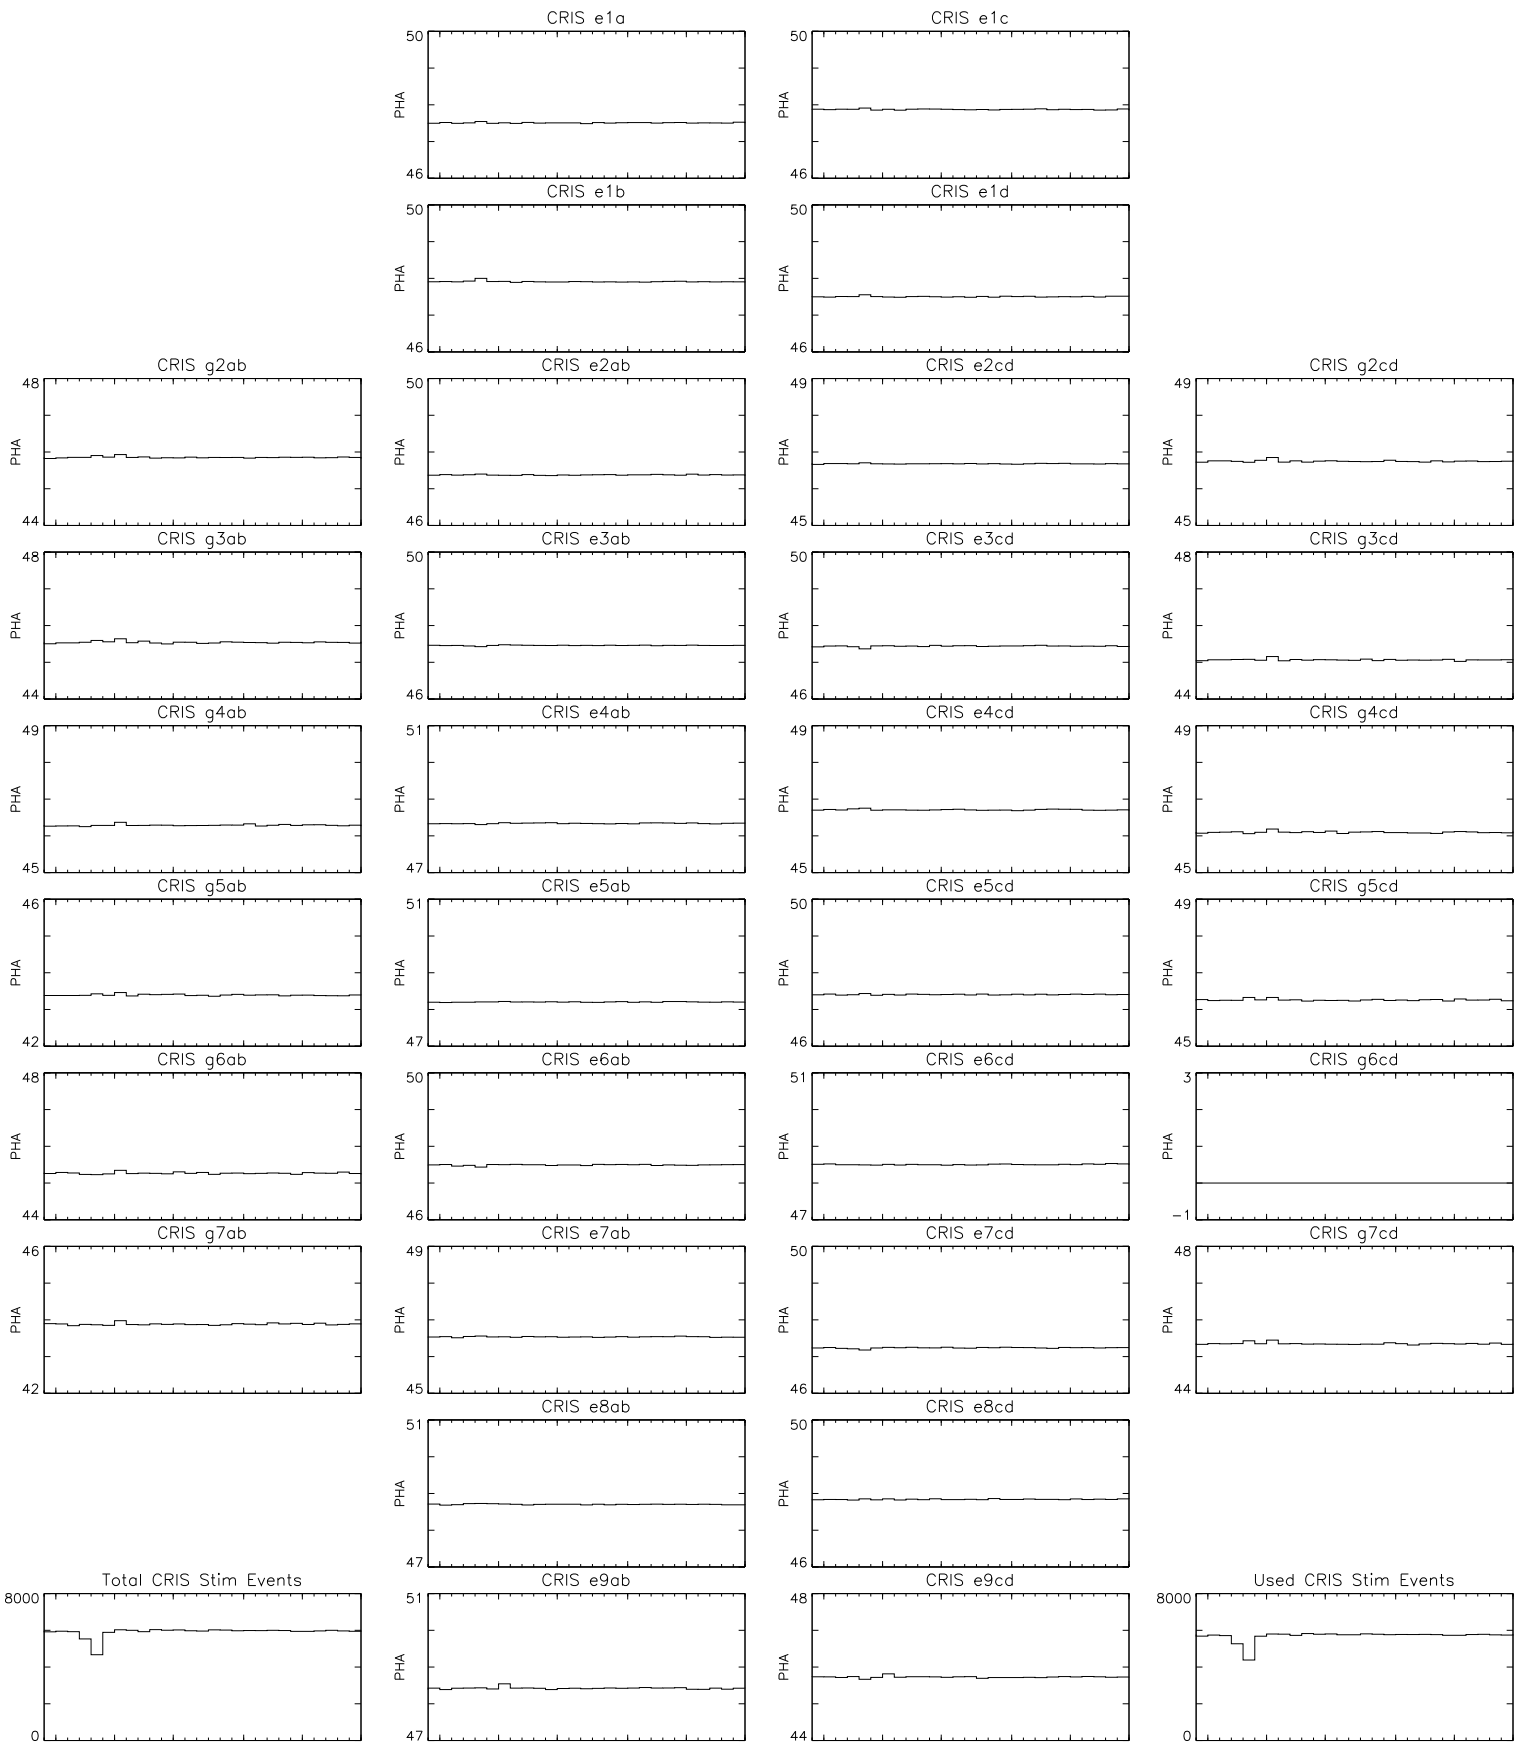

Bartels Rotation 2302
 Stim events – Daily fitted slope
 (15–Mar–2002 thru 10–Apr–2002) (074/2002 thru 100/2002)

Bartels Rotation 2302
 Stim events – Daily fitted offset
 (15-Mar-2002 thru 10-Apr-2002) (074/2002 thru 100/2002)

16 21 26 Apr 1 6 11

time (15-Mar-2002 to 11-Apr-2002)