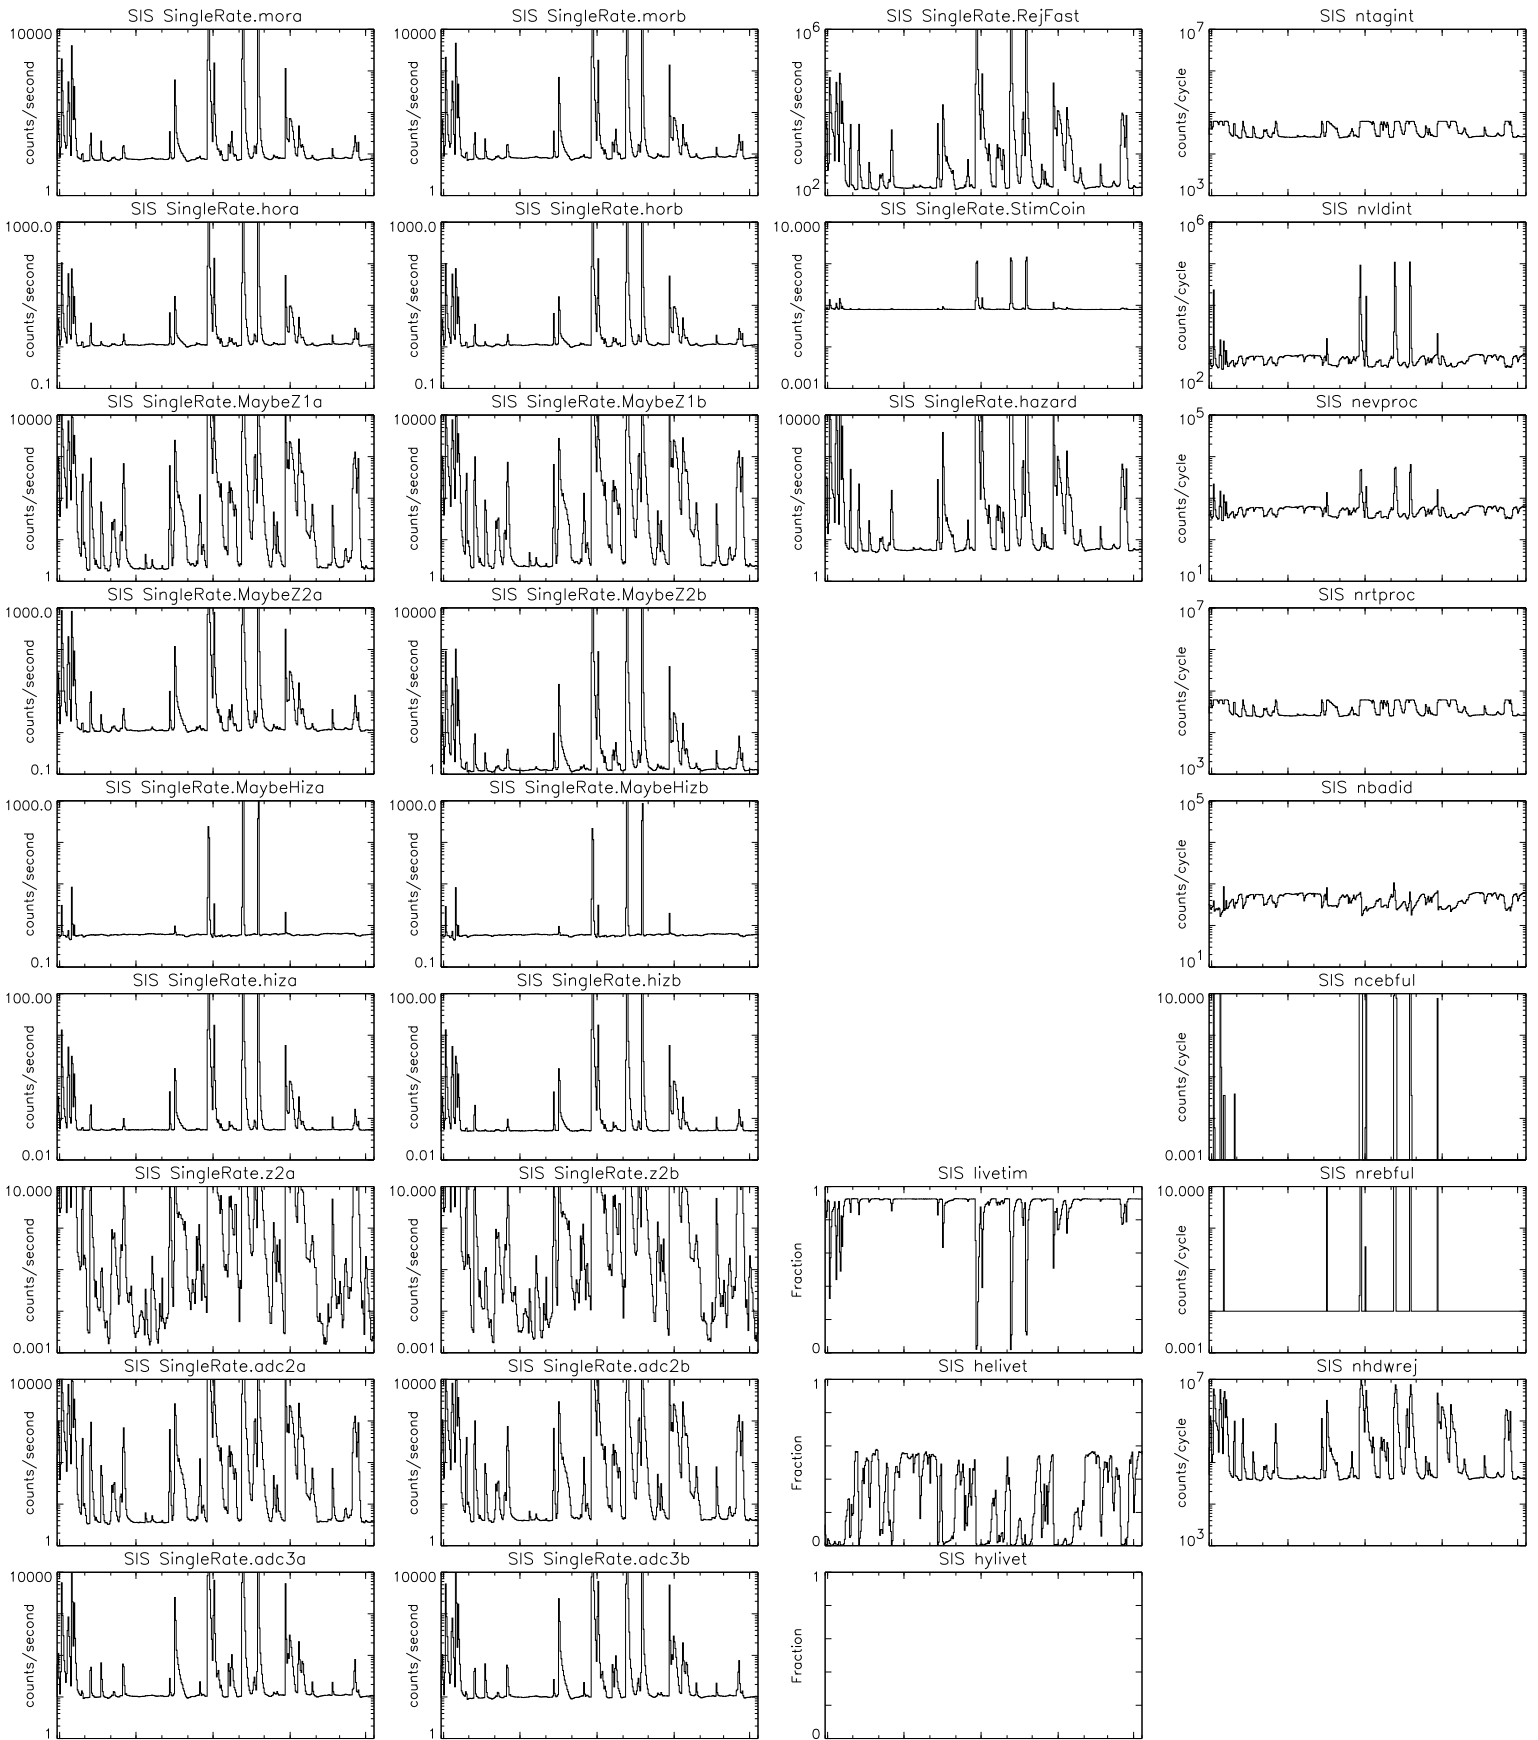

Bartels Rotation 2289-2302 – Daily Averages
 (29-Mar-2001 thru 10-Apr-2002)
 (088/2001 thru 100/2002)

Bartels Rotation 2289-2302 – Daily Averages
(29-Mar-2001 thru 10-Apr-2002)
(088/2001 thru 100/2002)

Apr Jul Oct Jan Apr
time (29-Mar-2001 to 11-Apr-2002)

Bartels Rotation 2289-2302 – Daily Averages
 (29-Mar-2001 thru 10-Apr-2002)
 (088/2001 thru 100/2002)

Apr Jul Oct Jan Apr
 time (29-Mar-2001 to 11-Apr-2002)