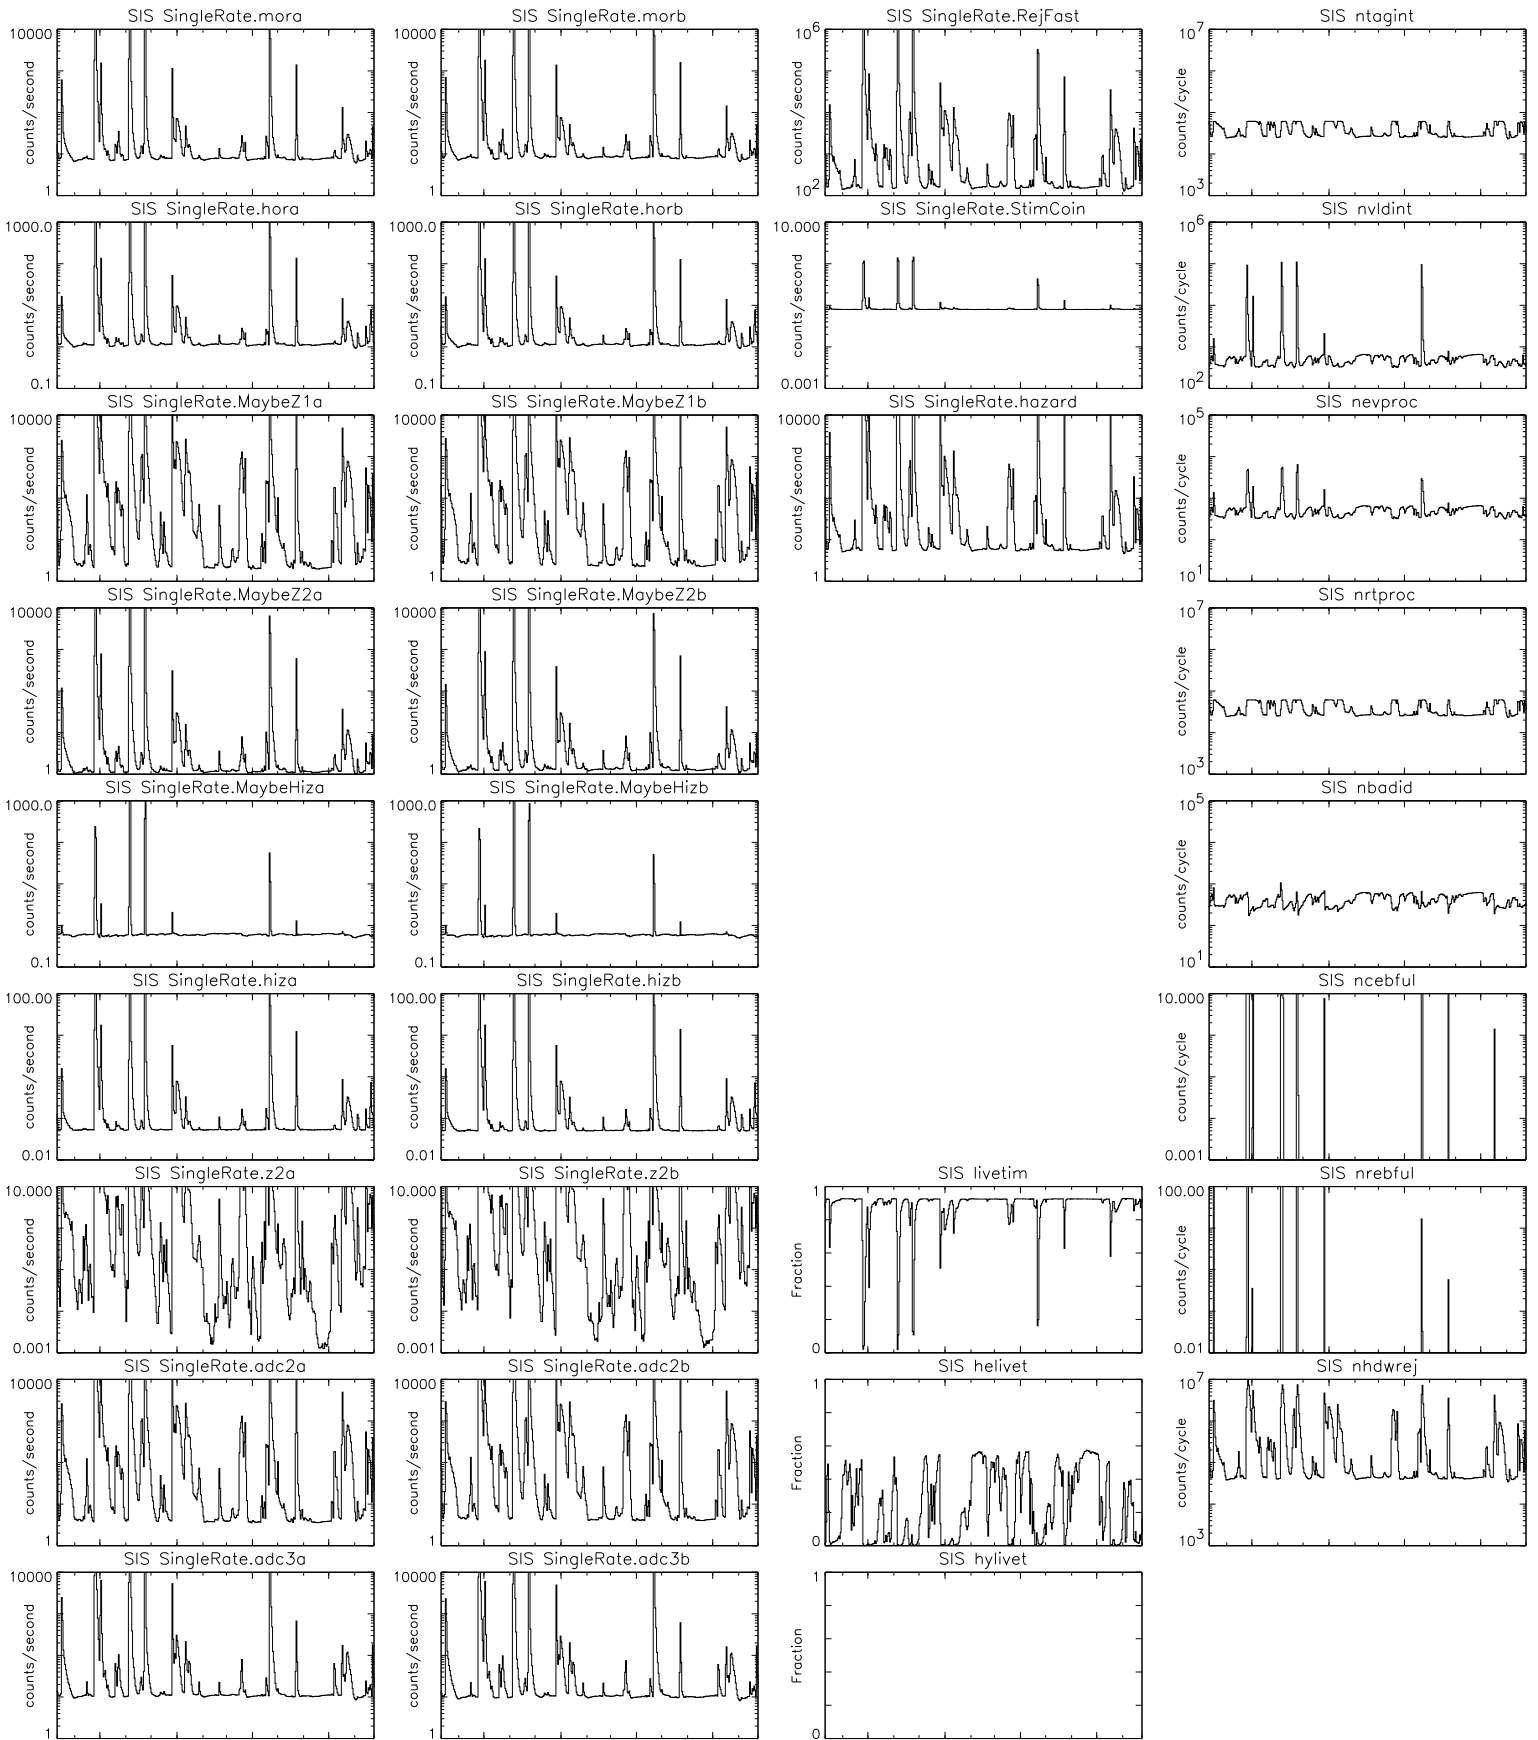

Bartels Rotation 2294-2307 – Daily Averages (11-Aug-2001 thru 23-Aug-2002) (223/2001 thru 235/2002)

Oct

Jan

Apr

Jul

time (11-Aug-2001 to 24-Aug-2002)

Bartels Rotation 2294-2307 – Daily Averages
(11-Aug-2001 thru 23-Aug-2002)
(223/2001 thru 235/2002)

Oct Jan Apr Jul
time (11-Aug-2001 to 24-Aug-2002)

Bartels Rotation 2294-2307 – Daily Averages
 (11-Aug-2001 thru 23-Aug-2002)
 (223/2001 thru 235/2002)

Oct Jan Apr Jul
 time (11-Aug-2001 to 24-Aug-2002)