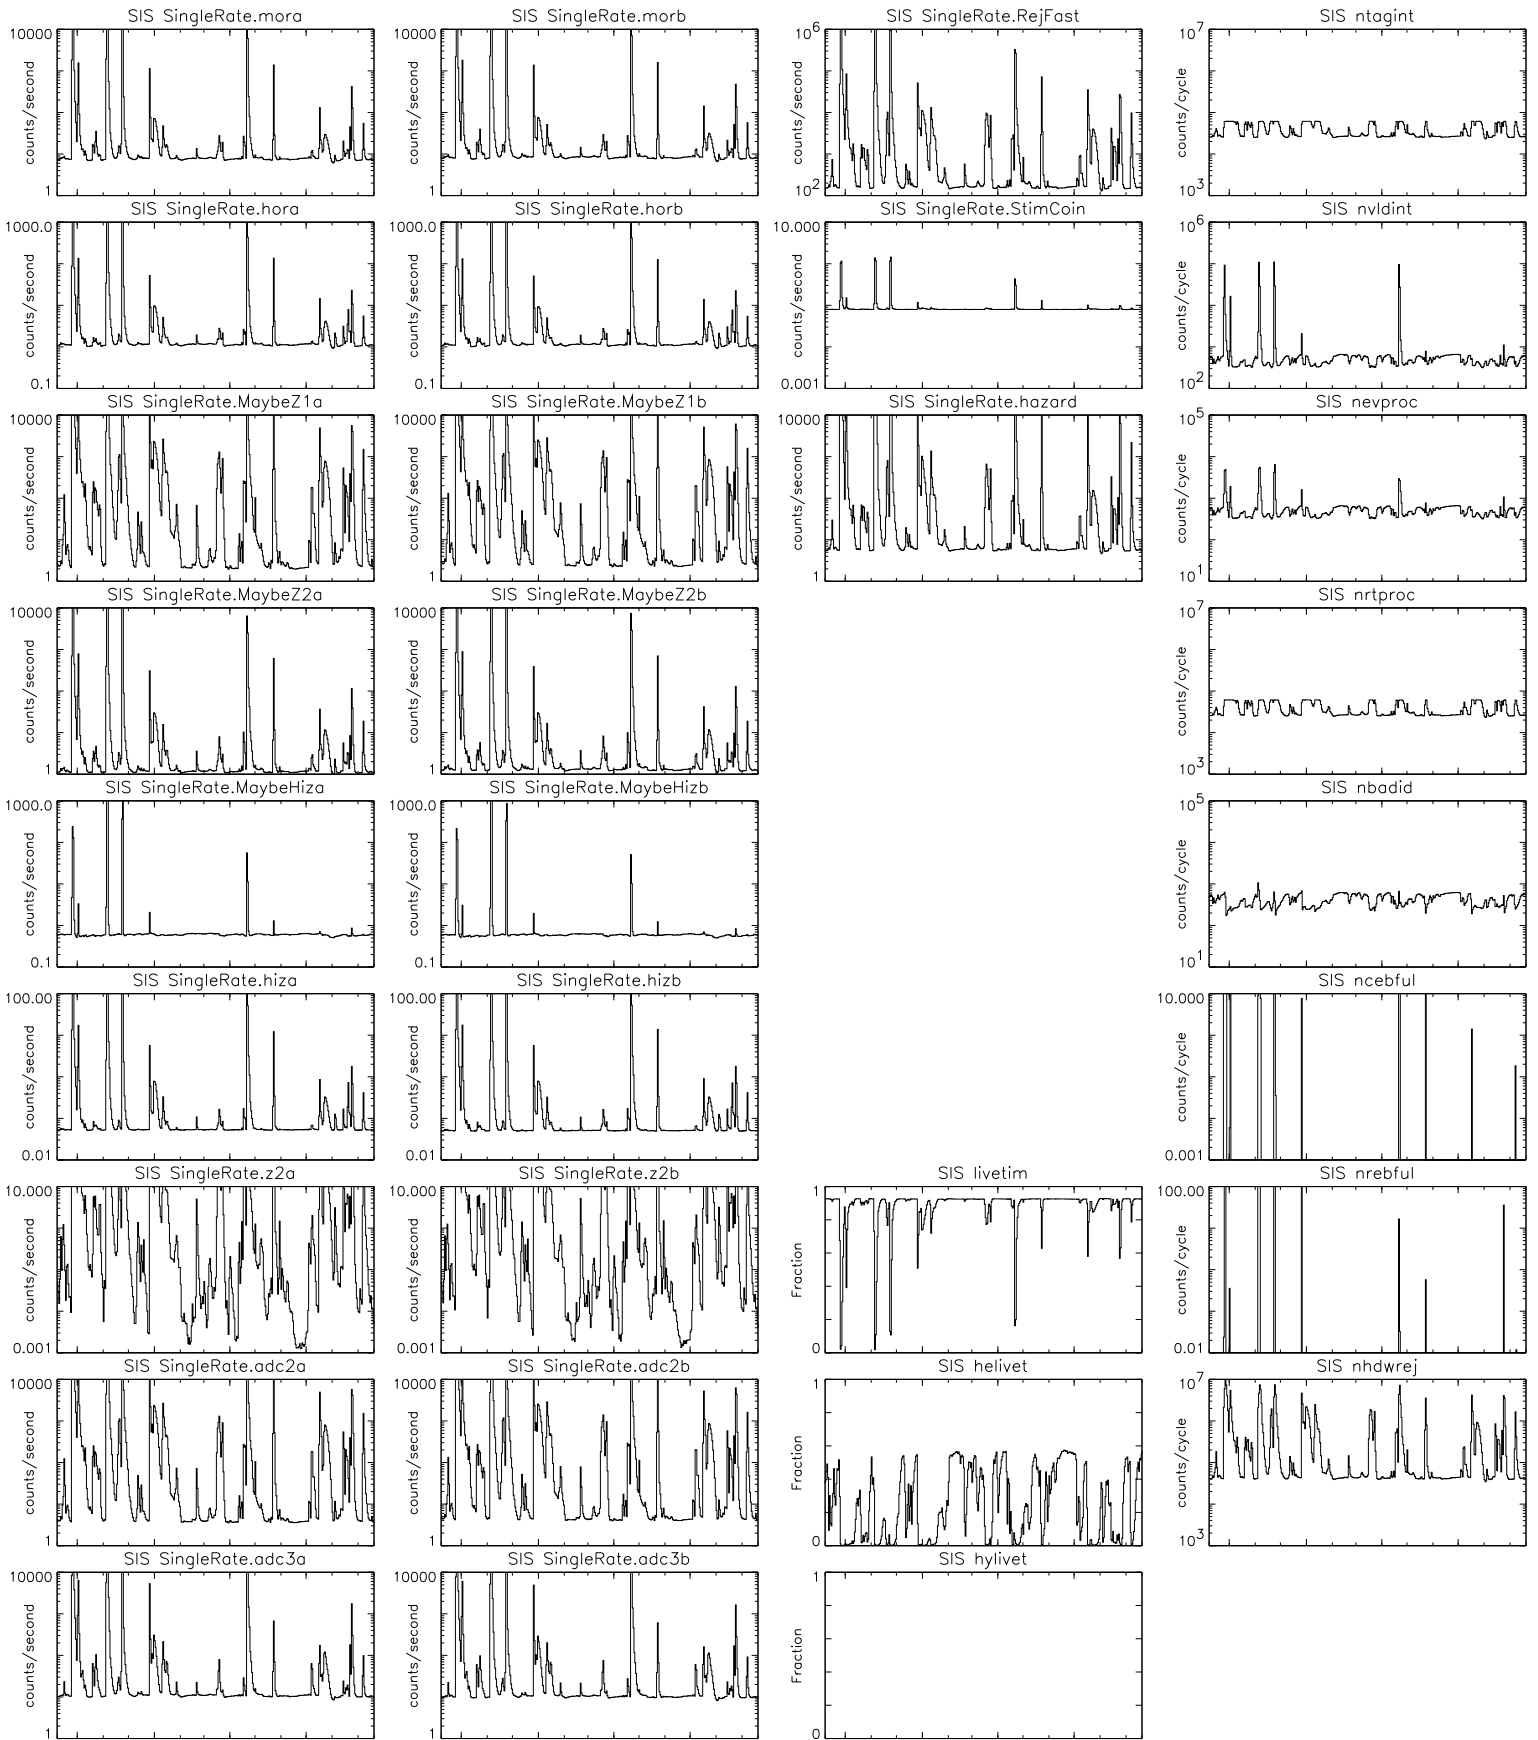

Bartels Rotation 2295-2308 – Daily Averages (07-Sep-2001 thru 19-Sep-2002) (250/2001 thru 262/2002)

Oct

Jan

Apr

Jul

time (07-Sep-2001 to 20-Sep-2002)

Bartels Rotation 2295-2308 – Daily Averages
(07-Sep-2001 thru 19-Sep-2002)
(250/2001 thru 262/2002)

Oct Jan Apr Jul
time (07-Sep-2001 to 20-Sep-2002)

Bartels Rotation 2295-2308 – Daily Averages
 (07-Sep-2001 thru 19-Sep-2002)
 (250/2001 thru 262/2002)

Oct

Jan

Apr

Jul

time (07-Sep-2001 to 20-Sep-2002)