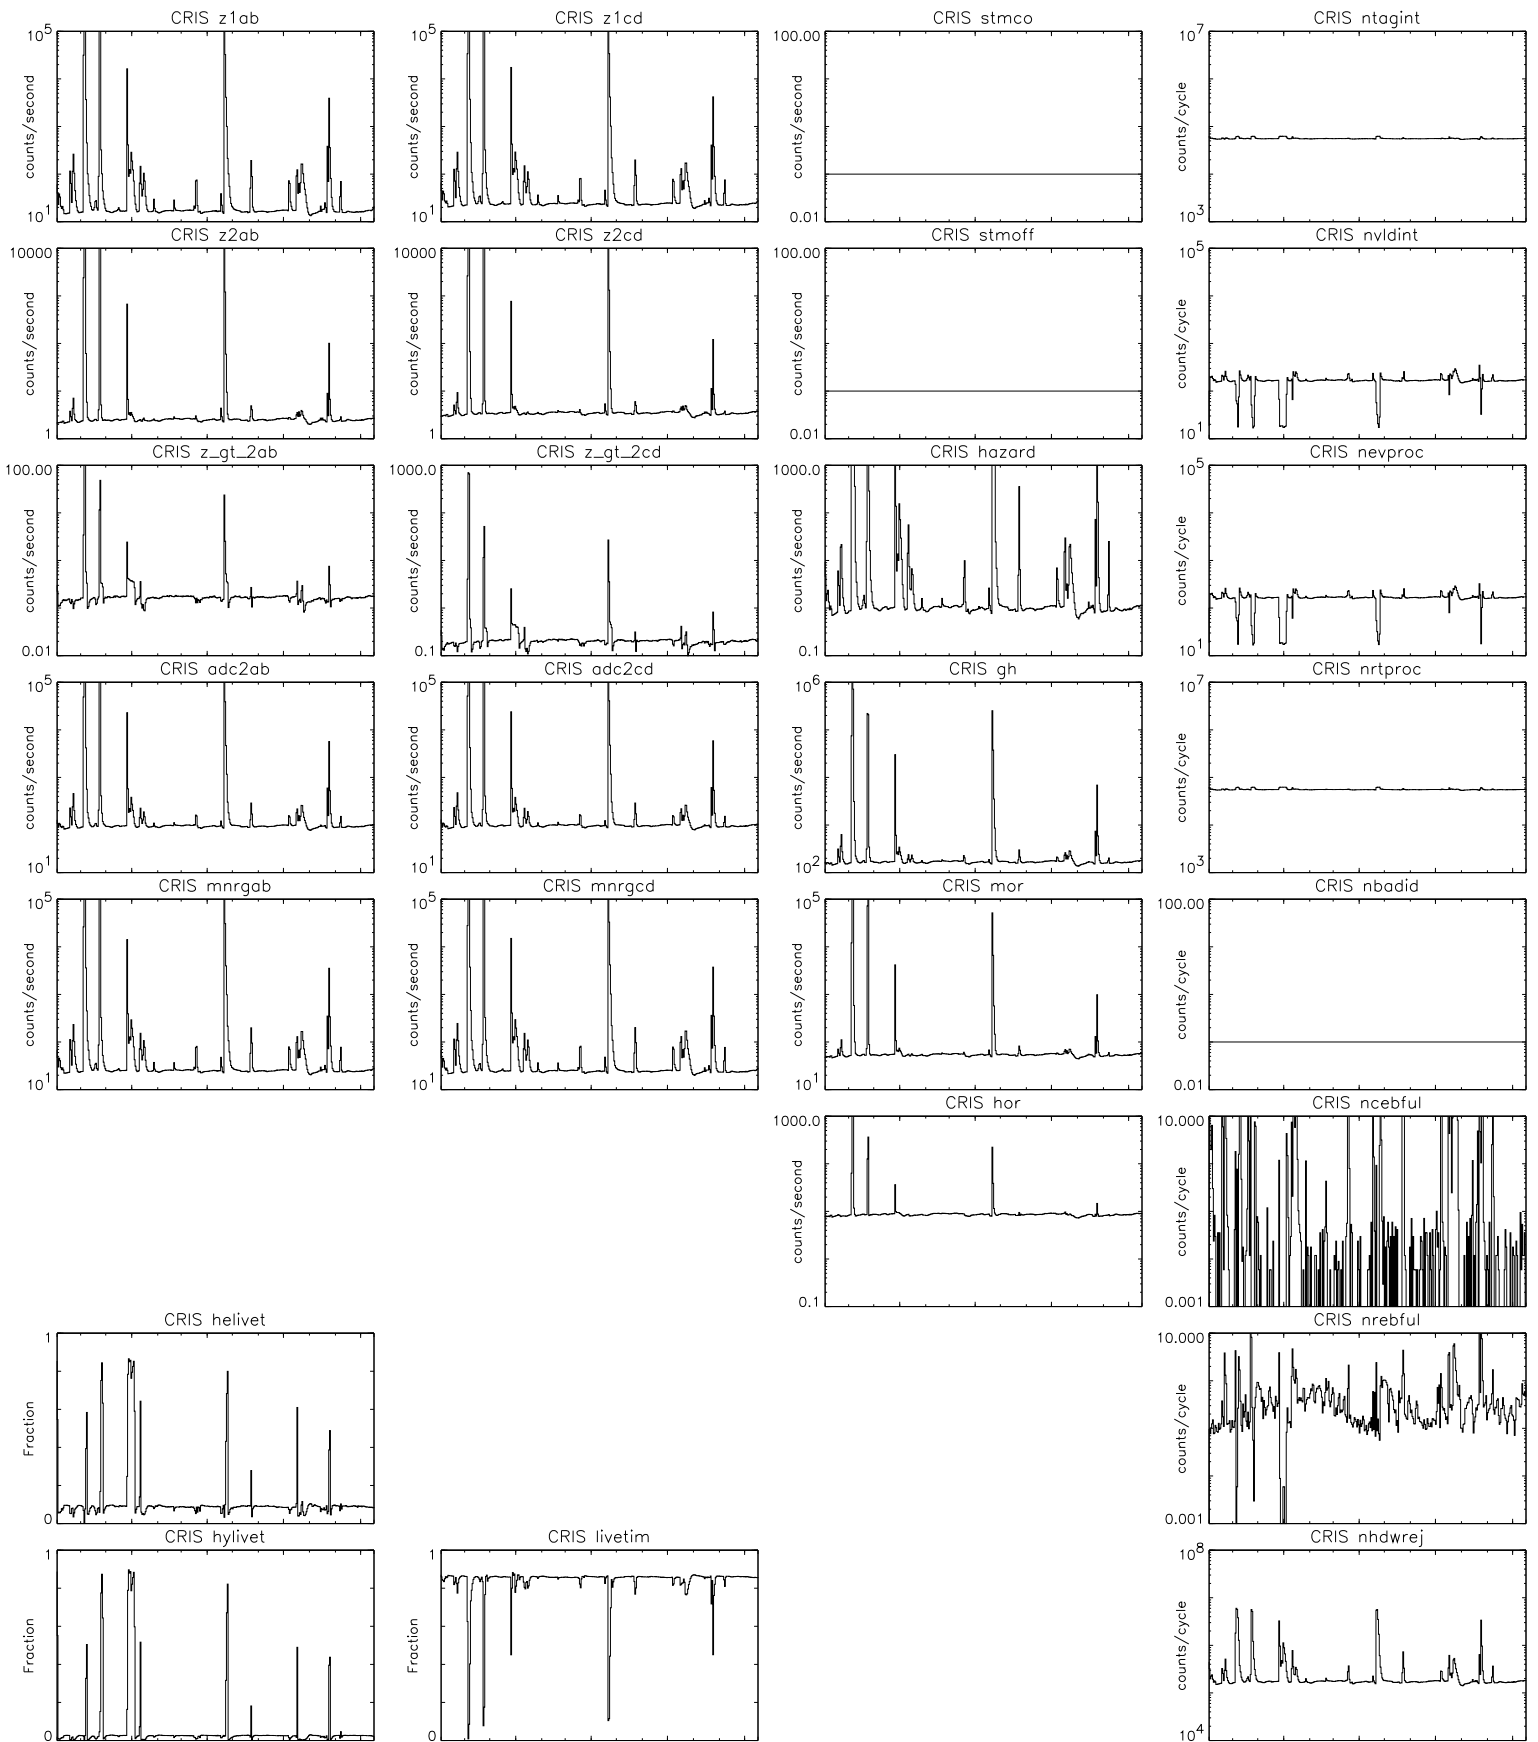

Bartels Rotation 2296-2309 – Daily Averages
 (04-Oct-2001 thru 16-Oct-2002)
 (277/2001 thru 289/2002)

Jan Apr Jul Oct
 time (04-Oct-2001 to 17-Oct-2002)

Bartels Rotation 2296-2309 – Daily Averages
 (04-Oct-2001 thru 16-Oct-2002)
 (277/2001 thru 289/2002)

Jan Apr Jul Oct
 time (04-Oct-2001 to 17-Oct-2002)

Bartels Rotation 2296-2309 – Daily Averages
(04-Oct-2001 thru 16-Oct-2002)
(277/2001 thru 289/2002)

Jan Apr Jul Oct
time (04-Oct-2001 to 17-Oct-2002)

Bartels Rotation 2296-2309 – Daily Averages
 (04-Oct-2001 thru 16-Oct-2002)
 (277/2001 thru 289/2002)

Jan Apr Jul Oct
 time (04-Oct-2001 to 17-Oct-2002)