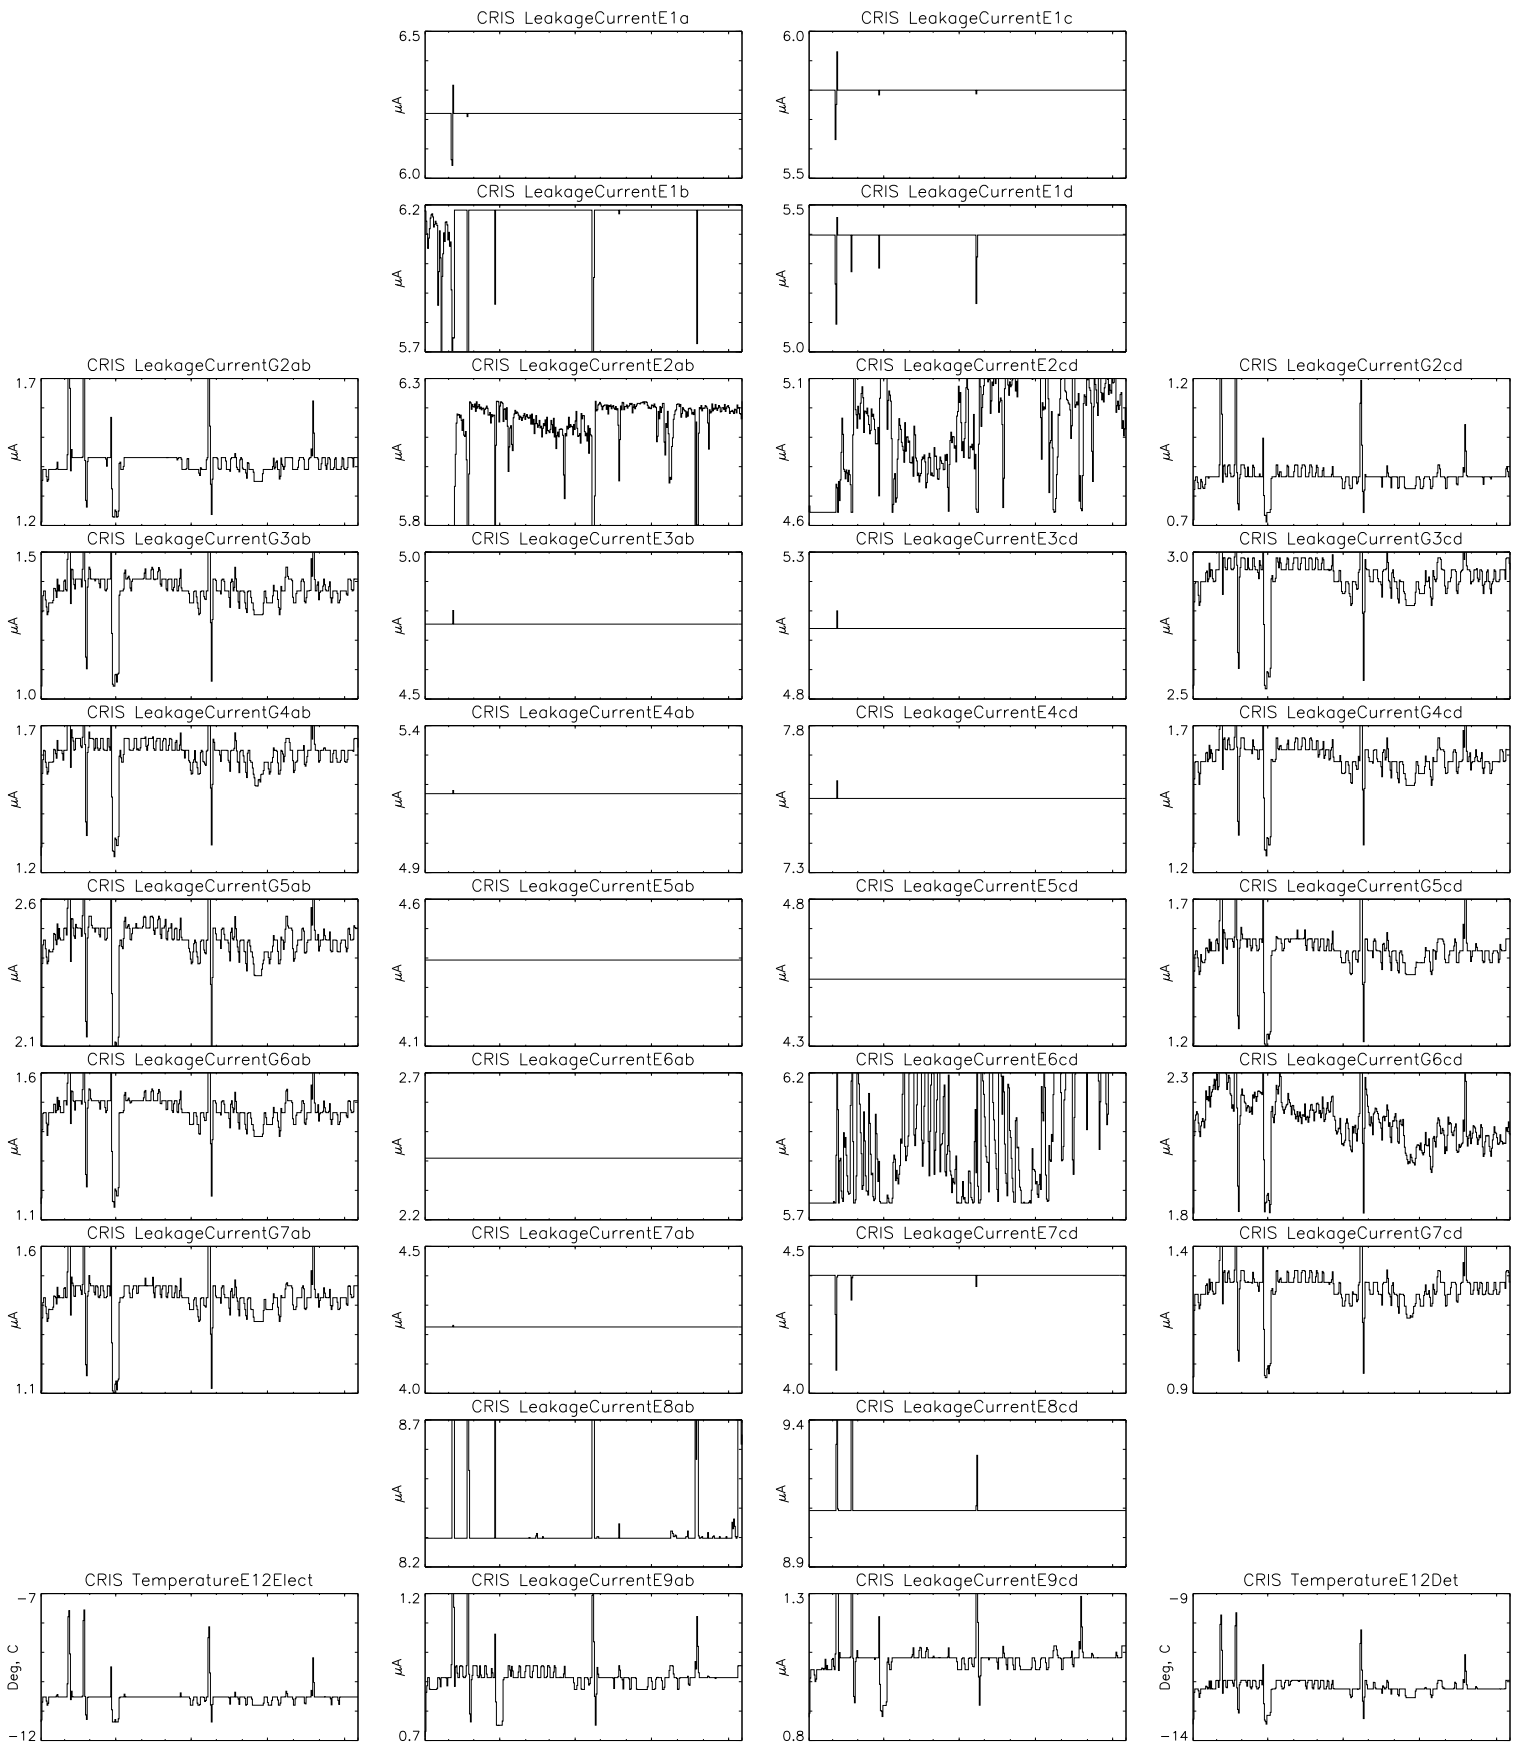

Bartels Rotation 2296-2309 – Daily Averages
 (04-Oct-2001 thru 16-Oct-2002)
 (277/2001 thru 289/2002)

Jan Apr Jul Oct
 time (04-Oct-2001 to 17-Oct-2002)

Bartels Rotation 2296-2309 – Daily Averages
 (04-Oct-2001 thru 16-Oct-2002)
 (277/2001 thru 289/2002)

Jan Apr Jul Oct
 time (04-Oct-2001 to 17-Oct-2002)

Bartels Rotation 2296-2309 – Daily Averages
(04-Oct-2001 thru 16-Oct-2002)
(277/2001 thru 289/2002)

Jan Apr Jul Oct
time (04-Oct-2001 to 17-Oct-2002)

Bartels Rotation 2296-2309 – Daily Averages
 (04-Oct-2001 thru 16-Oct-2002)
 (277/2001 thru 289/2002)

Jan Apr Jul Oct
 time (04-Oct-2001 to 17-Oct-2002)