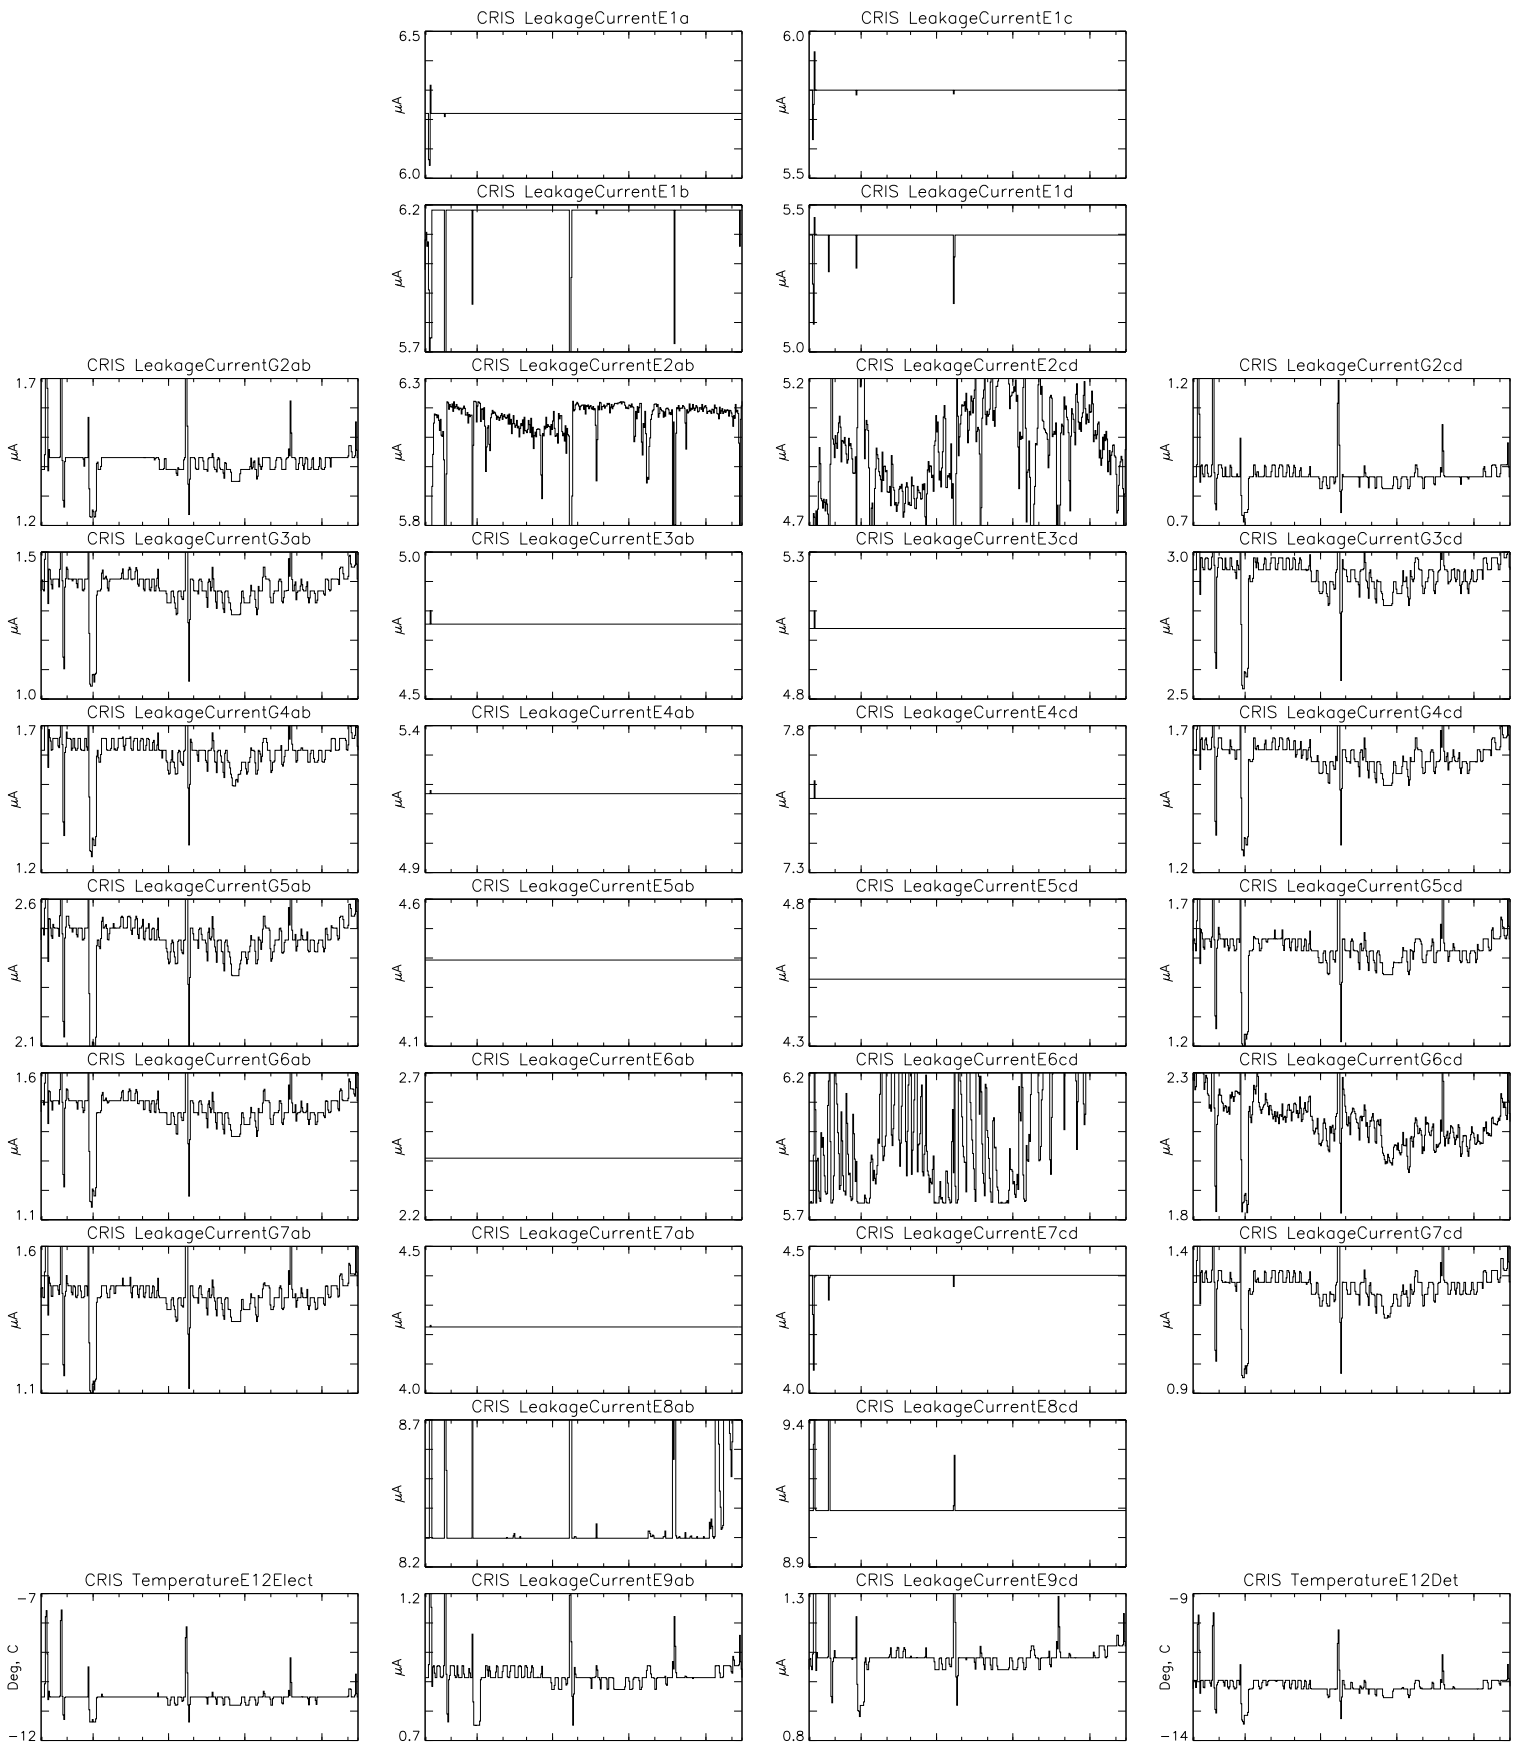

Bartels Rotation 2297-2310 – Daily Averages
 (31-Oct-2001 thru 12-Nov-2002)
 (304/2001 thru 316/2002)

Jan Apr Jul Oct
 time (31-Oct-2001 to 13-Nov-2002)

Bartels Rotation 2297-2310 – Daily Averages
 (31-Oct-2001 thru 12-Nov-2002)
 (304/2001 thru 316/2002)

Jan Apr Jul Oct
 time (31-Oct-2001 to 13-Nov-2002)

Bartels Rotation 2297-2310 – Daily Averages
(31-Oct-2001 thru 12-Nov-2002)
(304/2001 thru 316/2002)

Jan Apr Jul Oct
time (31-Oct-2001 to 13-Nov-2002)

Bartels Rotation 2297-2310 – Daily Averages
 (31-Oct-2001 thru 12-Nov-2002)
 (304/2001 thru 316/2002)