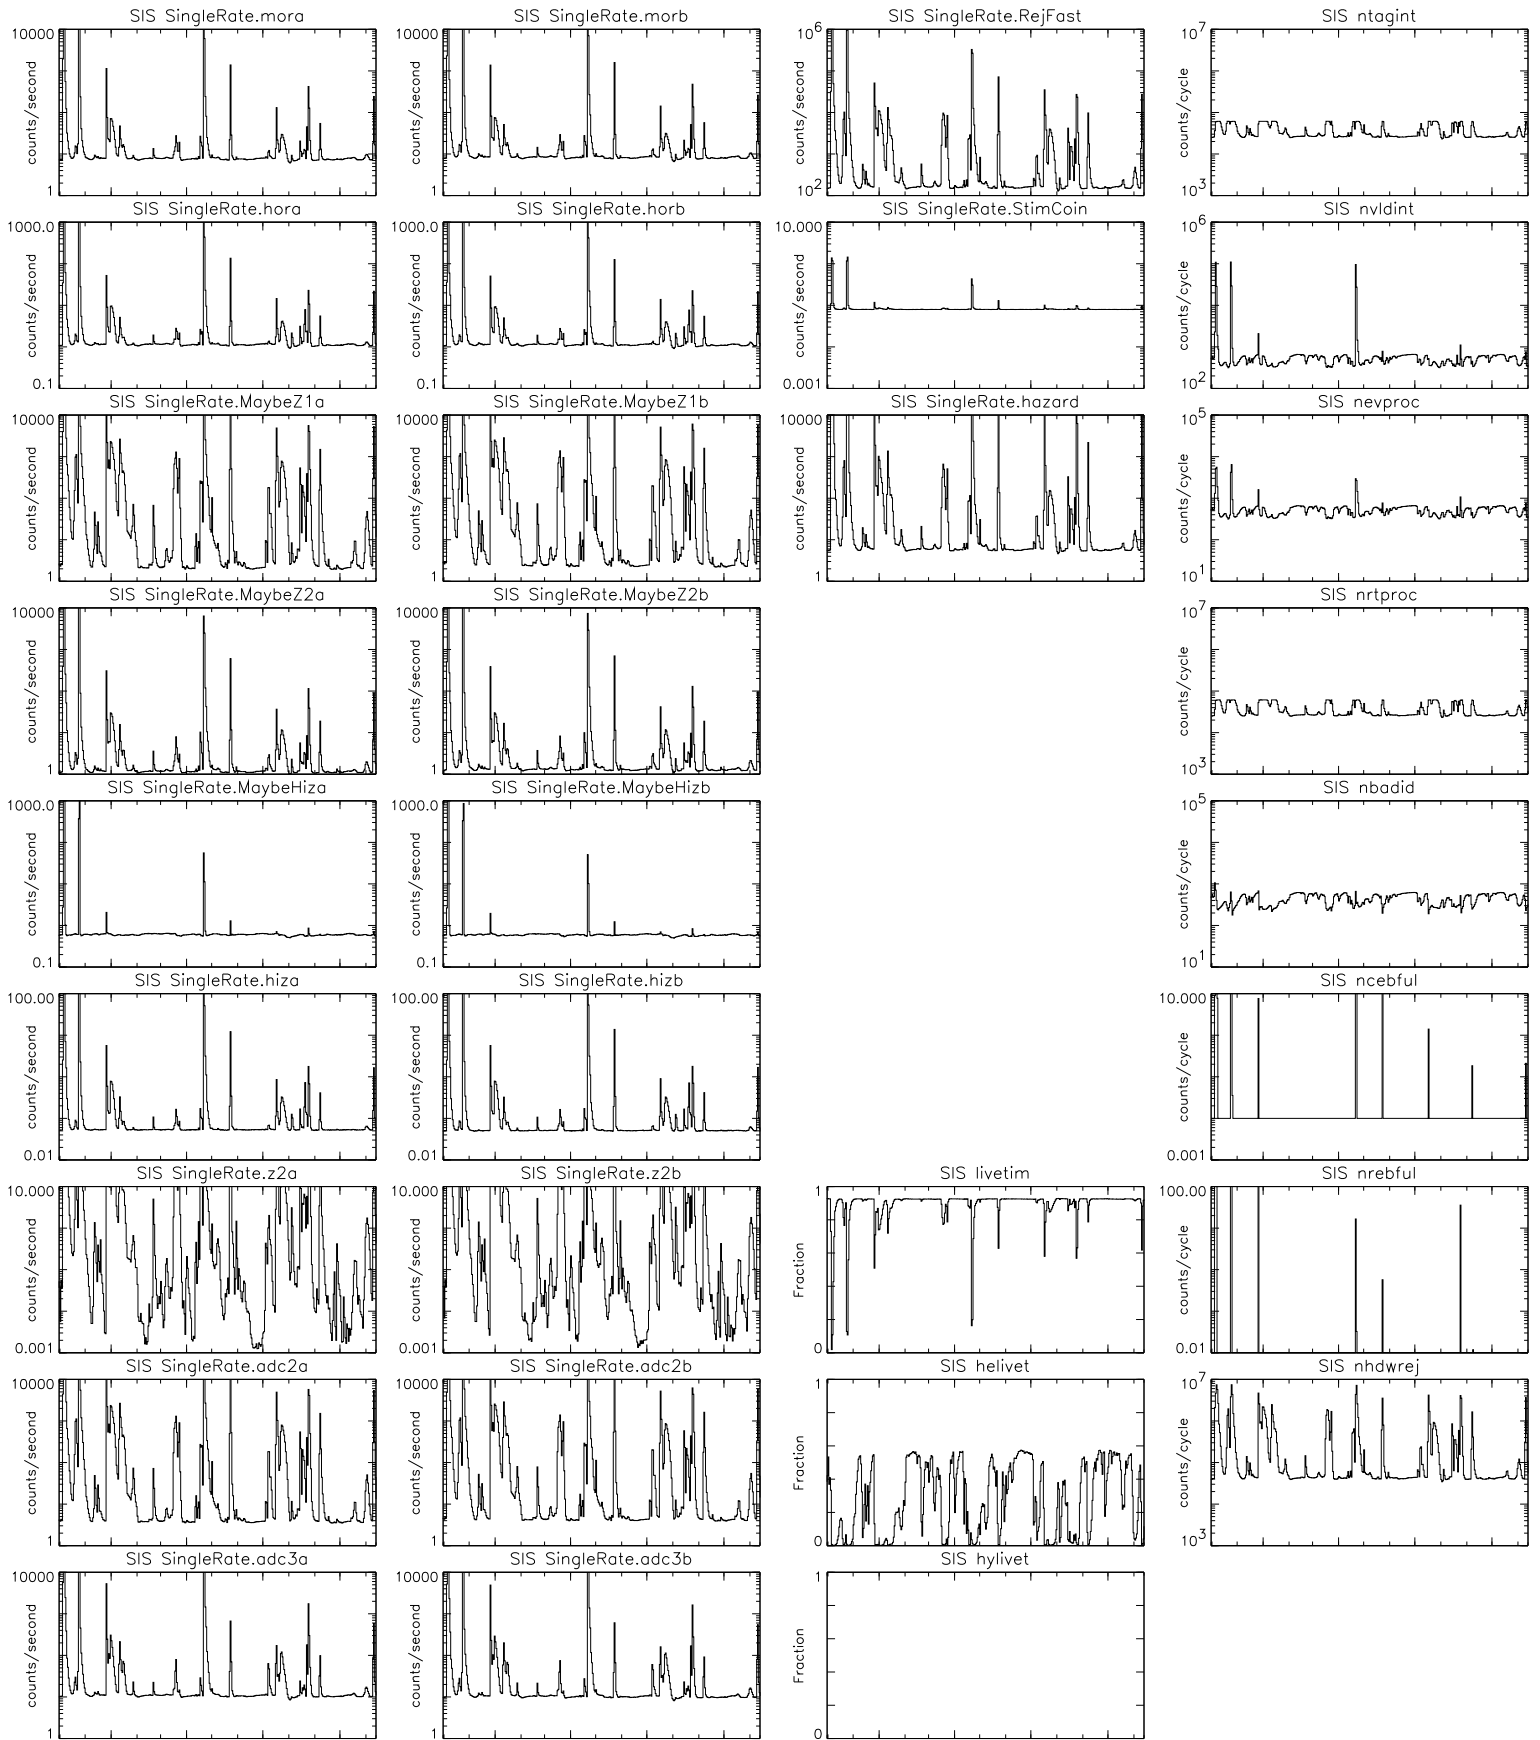

Bartels Rotation 2297-2310 - Daily Averages
(31-Oct-2001 thru 12-Nov-2002)
(304/2001 thru 316/2002)

Jan Apr Jul Oct
time (31-Oct-2001 to 13-Nov-2002)

Bartels Rotation 2297-2310 – Daily Averages
(31-Oct-2001 thru 12-Nov-2002)
(304/2001 thru 316/2002)

Jan Apr Jul Oct
time (31-Oct-2001 to 13-Nov-2002)

Bartels Rotation 2297-2310 – Daily Averages
 (31-Oct-2001 thru 12-Nov-2002)
 (304/2001 thru 316/2002)

Jan Apr Jul Oct
 time (31-Oct-2001 to 13-Nov-2002)